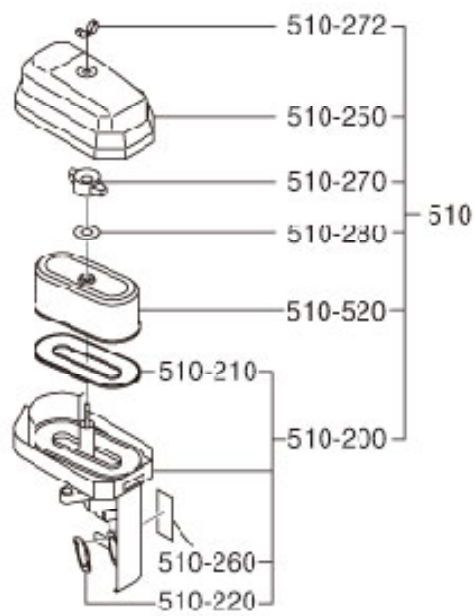

FIG. 300

FIG. 315

DUAL ELEMENT

FIG. 4001

GOVERNOR OPERATION Gr

CABLE SPEED CONTROL

276400100W00

FIG. 500