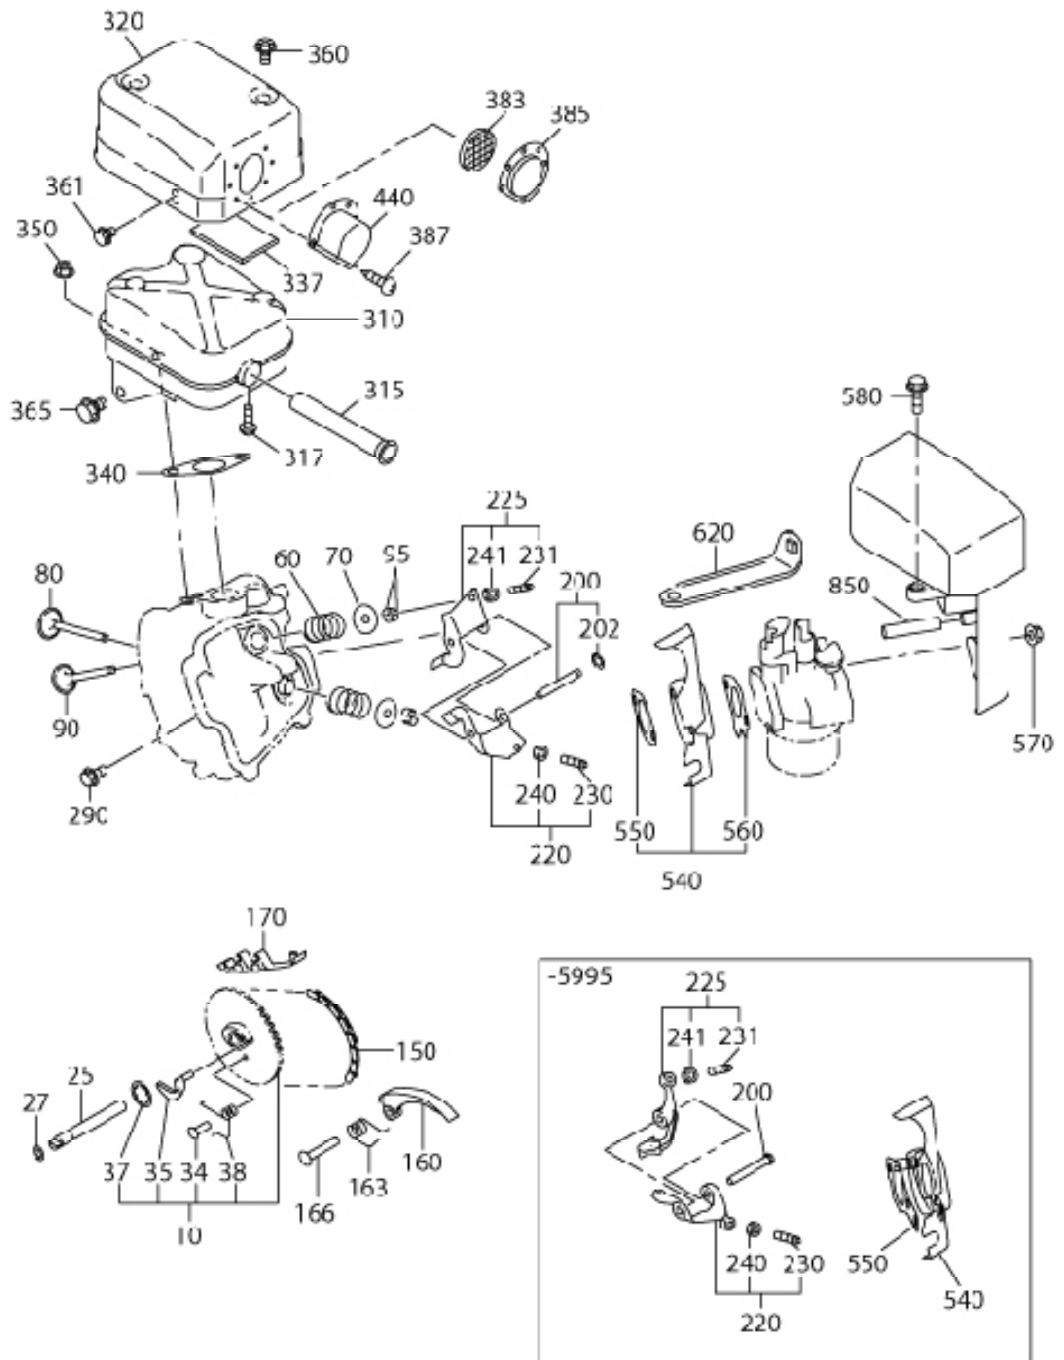

Robin Engine

Model EX130
for

PARTS CATALOG

Spec. NO. EX130D70220

富士重工業株式会社
FUJI HEAVY INDUSTRIES LTD.

ISSUE	
ISSUE DATE	

FIG. 100

FIG. 200

FIG. 300

FIG. 315

DUAL ELEMENT

FIG. 4001

GOVERNOR OPERATION Gr

CABLE SPEED CONTROL

276400100W00

FIG. 500