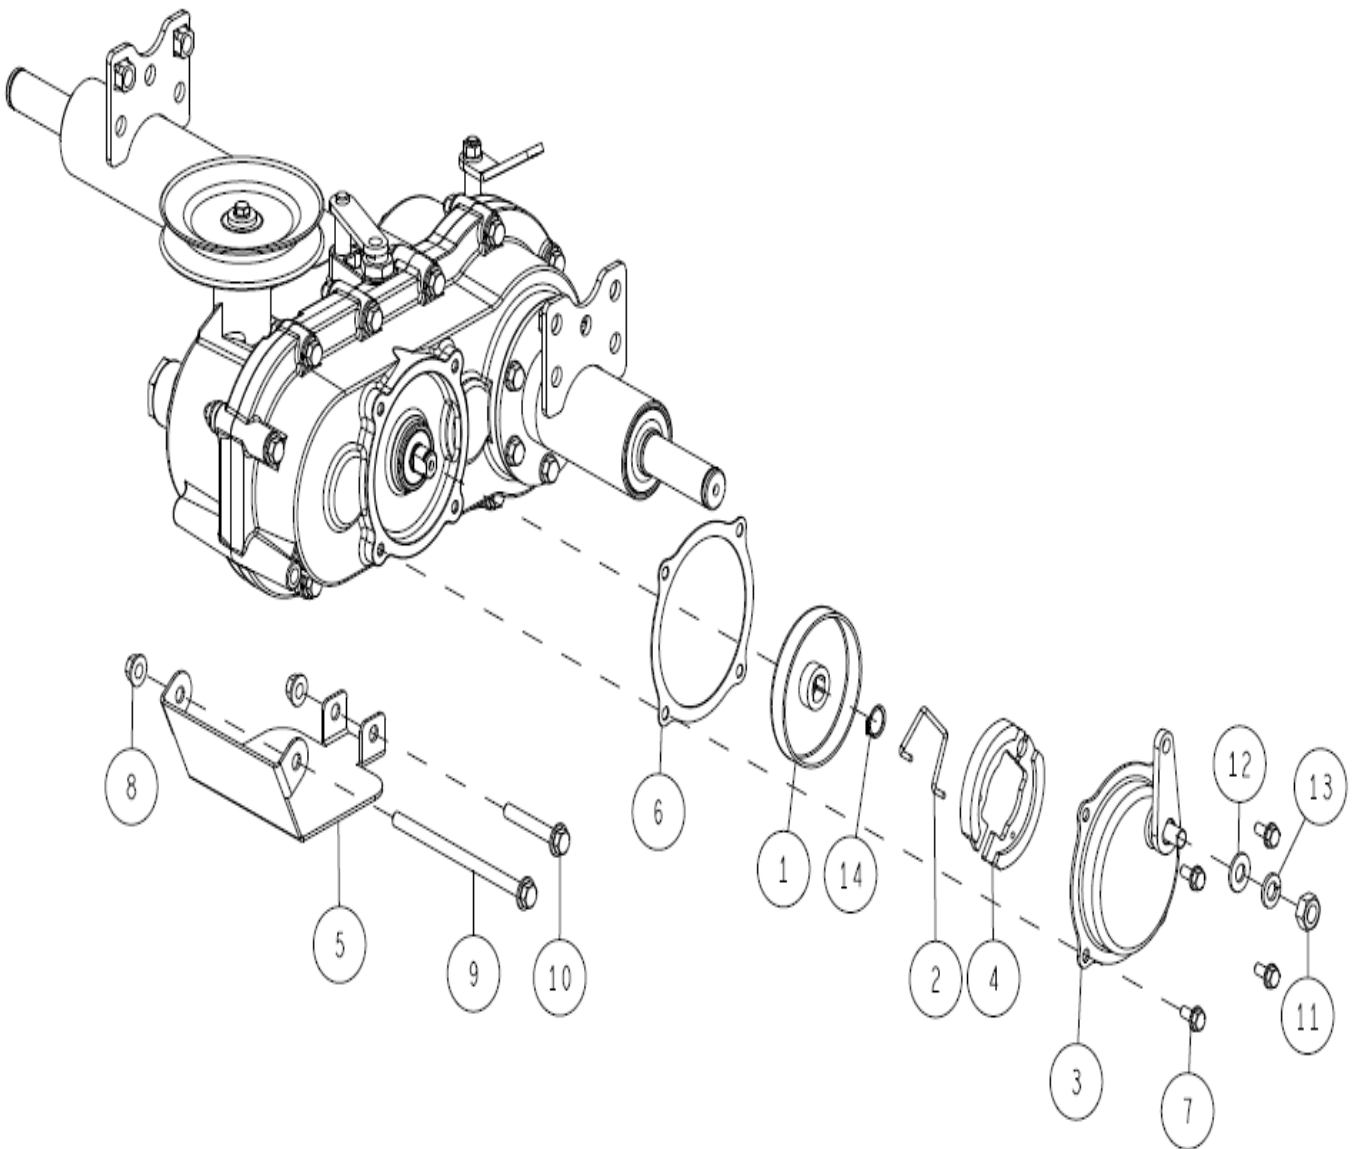

-	0316-73000	Brake Assy	1	1, 2, 3, 4, 6, 11, 12, 13
-	0316-73100	Brake Assy (without PK)	1	1, 2, 3, 4, 11, 12, 13
-	0316-73200	Brake Cap Assy	1	2, 3, 4, 11, 12, 13
14	89-2511-000150	Snap Ring (S15)	1	
13	89-1750-100002	Spring Washer 10	1	
12	89-1712-100002	Flat Washer 10*21*2.1	1	
11	89-1511-100042	Hexagonal Nut M10	1	
10	89-1253-080552	Flange Mini Hexagonal Bolt (8T) M8*55	1	
9	89-1251-081403	Flange Mini Hexagonal Bolt M8*140	1	
8	83-1484-255-00	Lock Nut ZUF M8	2	
7	83-1020-148-00	Tapping Bolt M6*14	4	
6	0308-00300	Brake Cover PK (PA-7)	1	
5	0294-0020H	Mission Guard Gunmetal Grey	1	
4	0244-88100	Brake Shoe Set (PA-7)	1	
3	-	Brake Cap & Brake Arm	1	Included in Brake Assy (cannot be sold separately)
2	80-1030-285-00	Spring for Brake Shoe Return	1	
1	80-1030-282-00	Brake Drum (PA-7)	1	
Ref.	Parts No.	Parts Name	Qty	Remarks