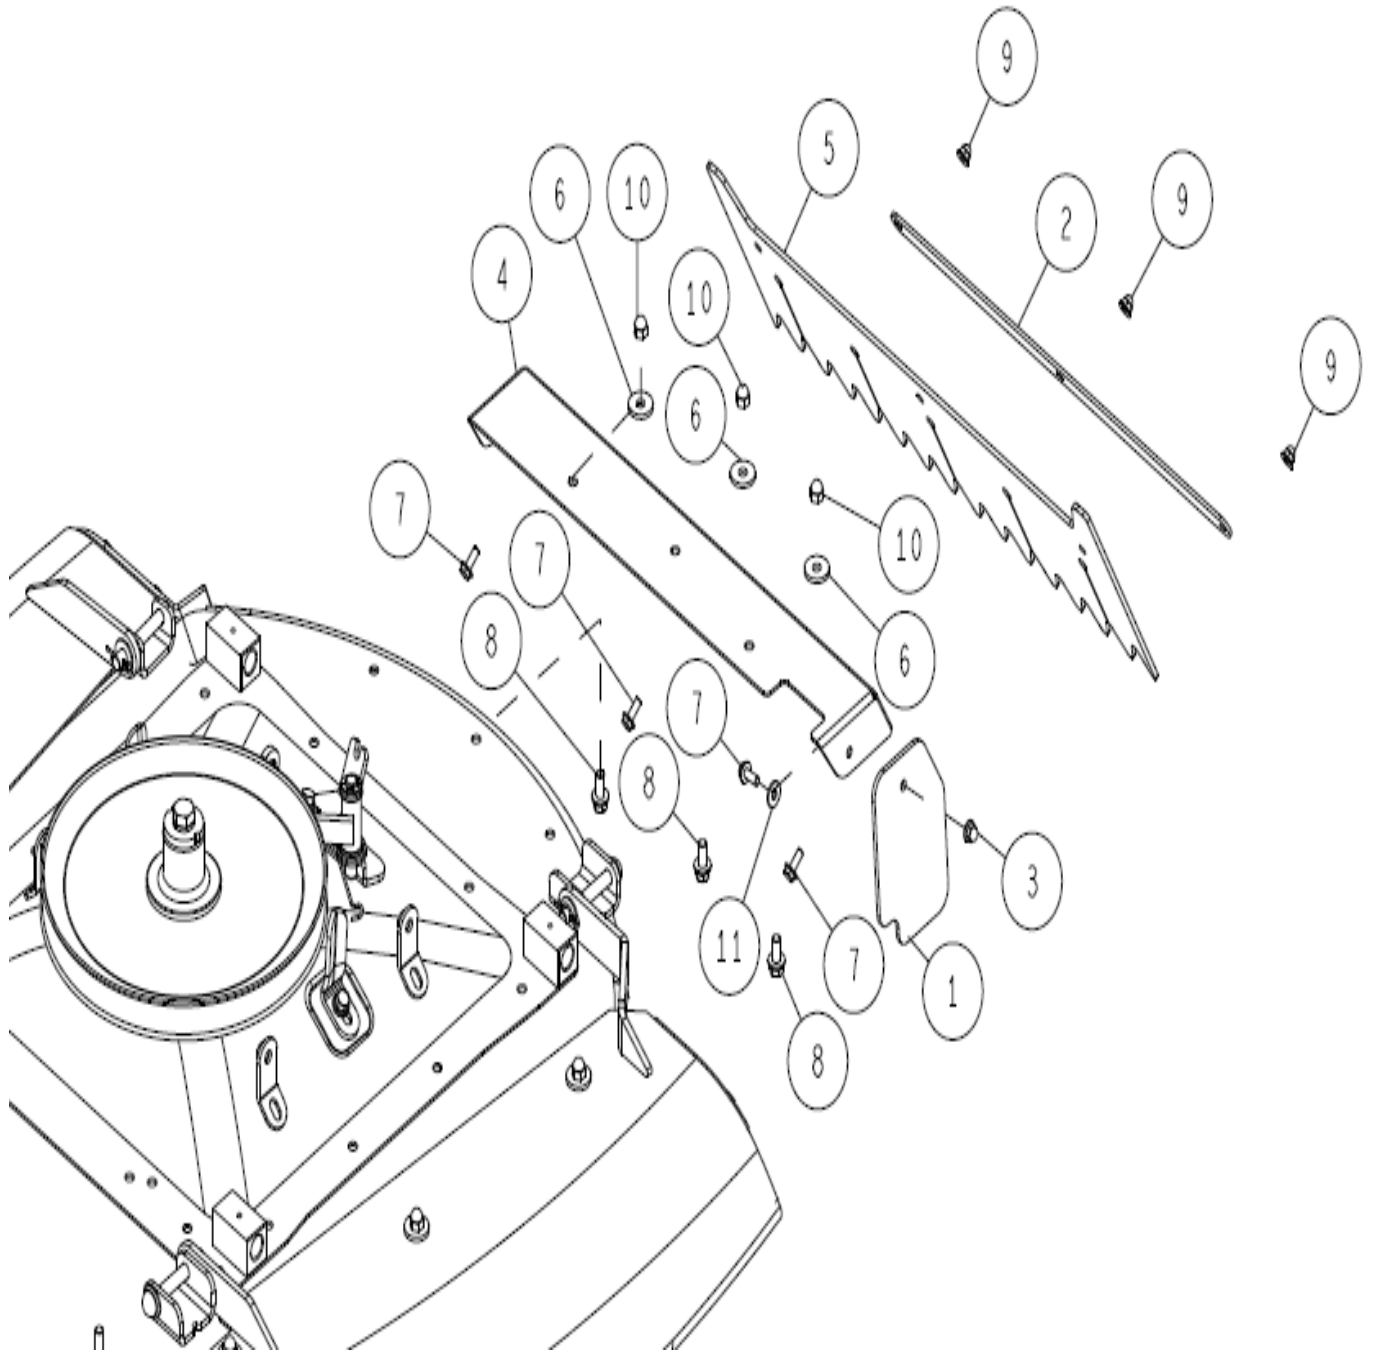

11	89-1713-060002	Flat Washer 6 (Large)	1	
10	89-1671-080042	Mini Cap Nut M8	3	
9	89-1581-060042	Flange Cap Nut M6	3	
8	89-1233-080202	Mini Hexagonal Bolt (PWSW) M8*20	3	
7	89-1137-060172	Hexagonal Bolt (PW) M6*17	4	
6	83-1751-312-00	Washer 8*25*3.2	3	
5	0316-60200	Rear Flapper (RM83G)	1	
4	0316-6010H	Rear Guard Gunmetal Grey	1	
3	0312-77500	Flange Cap Nut M6 (Meck)	1	
2	0294-6070H	Rear Flapper Holder Gunmetal Grey	1	
1	0244-62600	Side Flapper (Rear)	1	
Ref.	Parts No.	Parts Name	Qty	Remarks