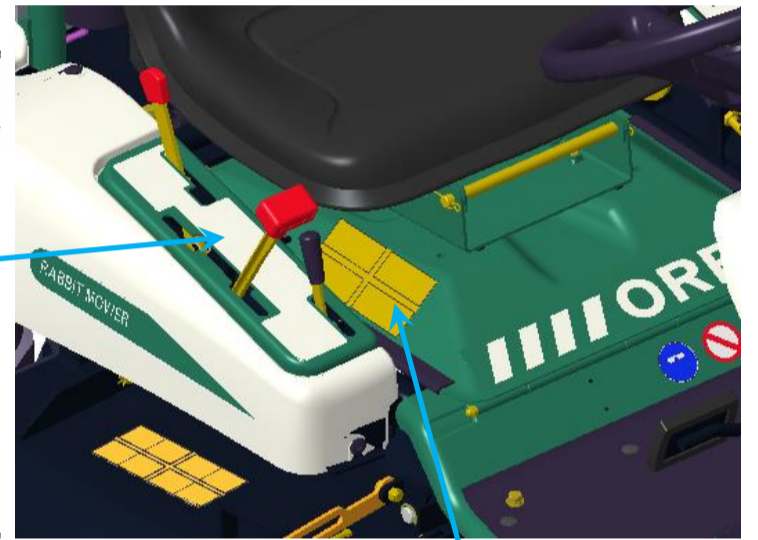

0316-78200

0316-77800

0223-76100

0215-83200

0215-83100

Serial Number

0310-71300

0-1488-9210-00

0342-71500

0316-78100

0-1488-9120-00

0310-74700