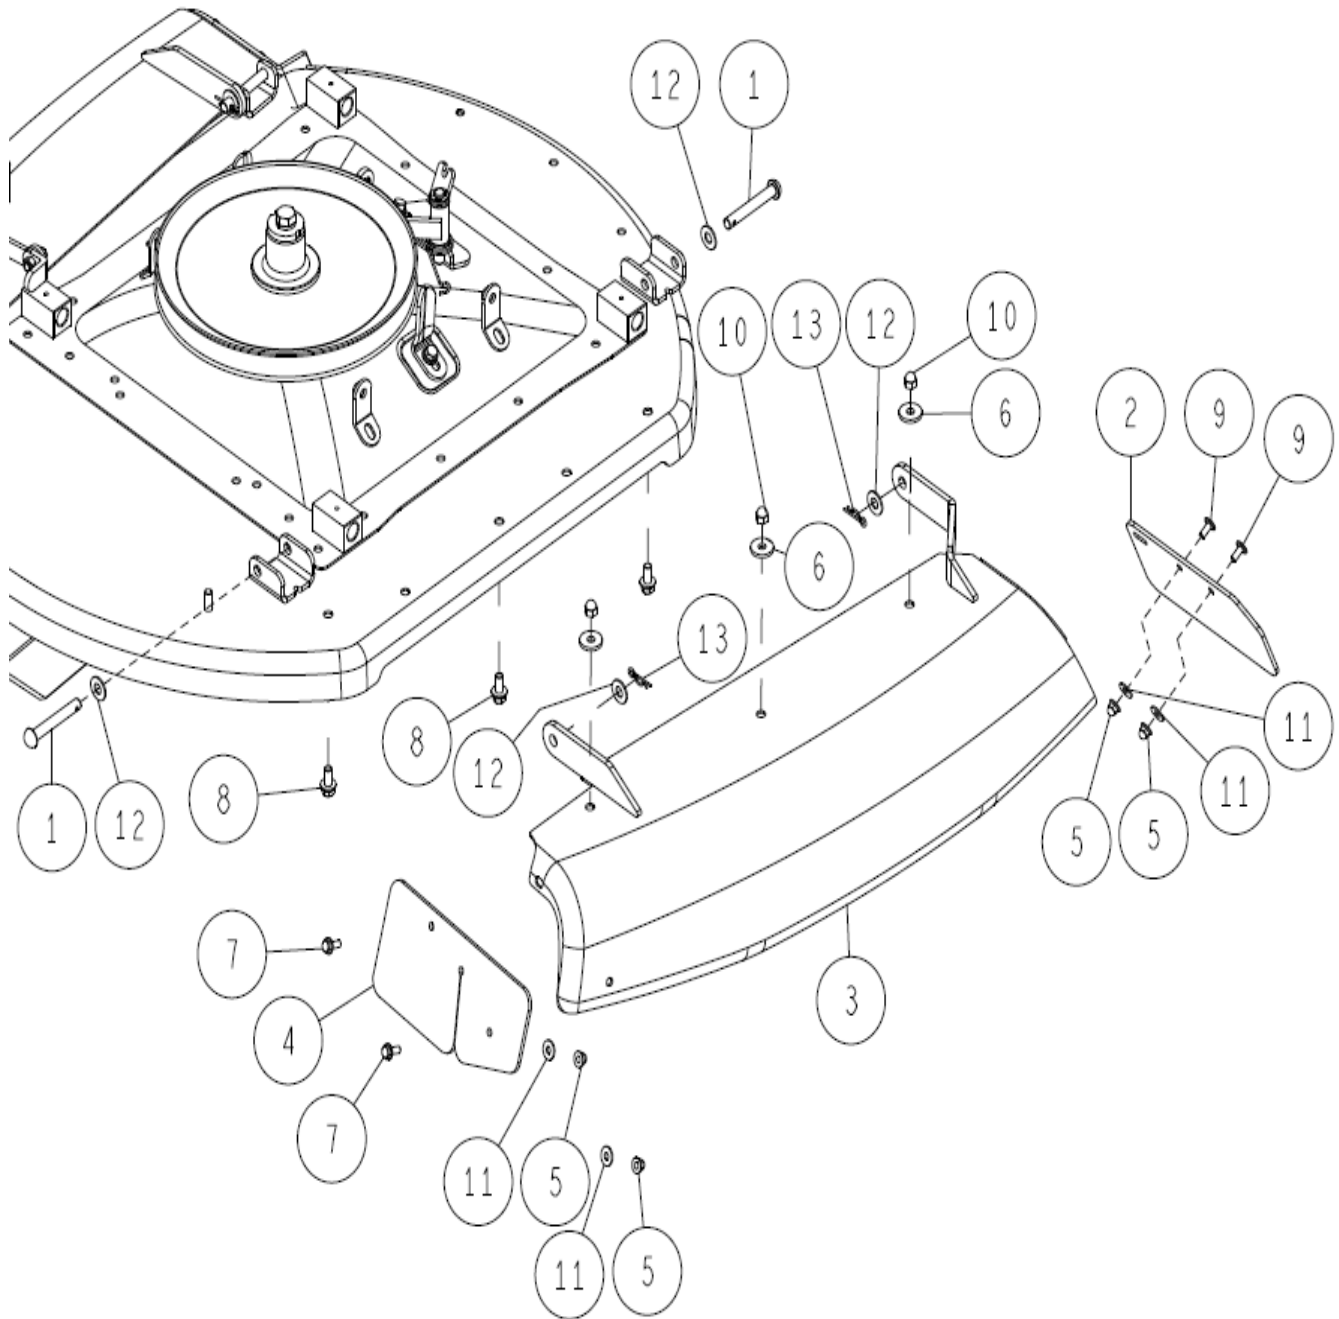

33/45 Cover 3/7

13	89-2131-100002	Snap Pin 10	2	
12	89-1714-100002	Flat Washer 10	4	
11	89-1713-060002	Flat Washer 6 (Large)	4	
10	89-1671-080042	Mini Cap Nut M8	3	
9	89-1390-060142	Welded Bolt M6*14	2	
8	89-1233-080202	Mini Hexagonal Bolt (PWSW) M8*20	3	
7	89-1137-060172	Hexagonal Bolt (PW) M6*17	2	
6	83-1751-312-00	Washer 8*25*3.2	3	
5	0312-77500	Flange Cap Nut M6 (Meck)	4	
4	0284-51300	Side Flapper (Front Left 88)	1	
3	0284-5110H	Left Cover CMP Gunemtal Grey	1	
2	0255-60800	Rear Side Flapper (Left A)	2	
1	0244-63900	Round Head Pin 10*72	2	
Ref.	Parts No.	Parts Name	Qty	Remarks