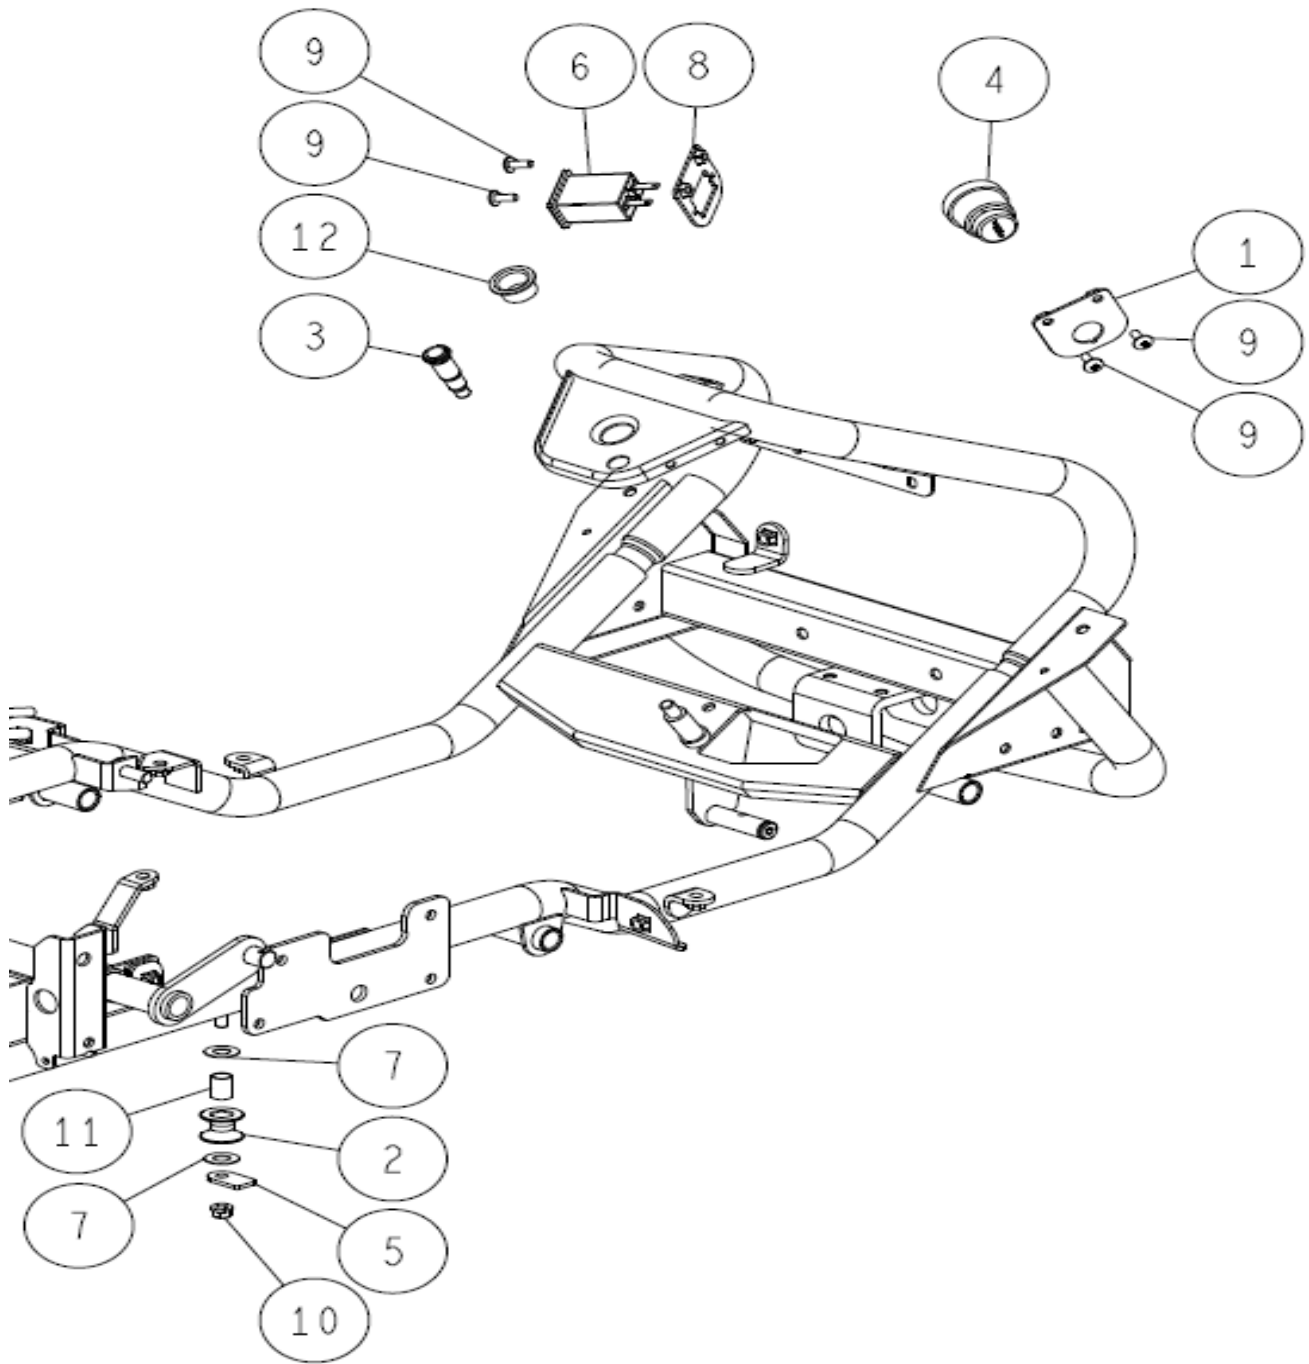

12	89-3511-022150	DU Bush 22.15.33F	1	
11	89-3510-012200	DU Bush 12.20	1	
10	89-1543-080002	Mini Hexagonal Nut (SW) M8	1	
9	89-1159-060168	Truss Mini Screw M6*16	4	
8	85-1484-943-1H	Hour Meter Bracket CMP Gunmetal Grey	1	
7	83-1020-355-00	Thrust Washer 12*24*1.0	2	
6	0244-73600	Hour Meter	1	
5	0244-22600	Brake Rod Hung Plate	1	
4	0207-79700	Key Switch (NMA03-A020)	1	
3	0207-79300	Pilot Lamp	1	
2	80-1484-354-10	Brake Rod Roller	1	
1	80-1482-332-0H	Key Switch Bracket CMP Gunmetal Grey	1	
Ref.	Parts No.	Parts Name	Qty	Remarks