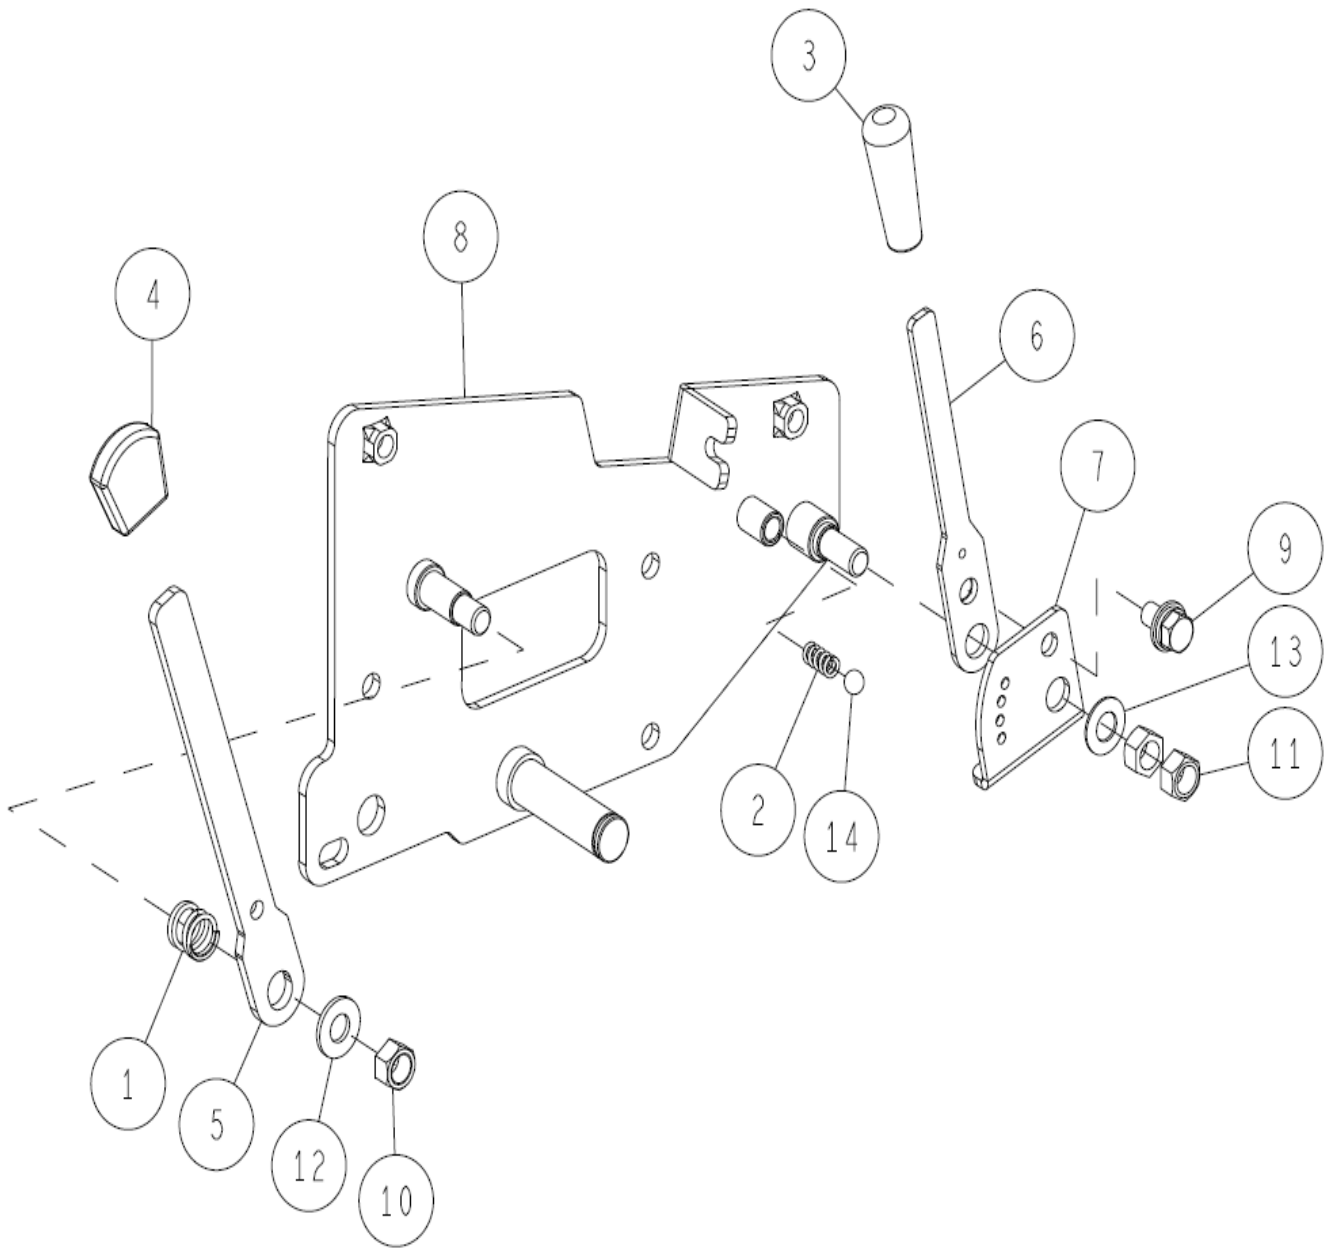

14	89-3410-080000	Steel Ball 8.0	1	
13	89-1852-100001	Belleville Spring H10	1	
12	89-1712-100000	Flat Washer 10	1	
11	89-1611-100042	Mini Hexagonal Nut M10	2	
10	89-1561-100002	Mini Hexagonal U Nut M10	1	
9	89-1233-080162	Mini Hexagonal Bolt (PWSW) M8*16	1	
8	0316-1010H	Change Bracket CMP Gunmetal Grey	1	
7	0310-1020H	Throttle Adjustment Plate Gunmetal Grey	1	
6	0310-10100	Throttle Lever (RM830)	1	
5	0284-10500	Differential Lock Lever CMP	1	
4	0215-70600	Lever Grip (Red)	1	
3	0207-72600	Lever Grip 8 (black)	1	
2	0031-01700	Shift Spring	1	
1	80-1020-263-00	Control Lever Shaft Spring	1	
Ref.	Parts No.	Parts Name	Qty	Remarks