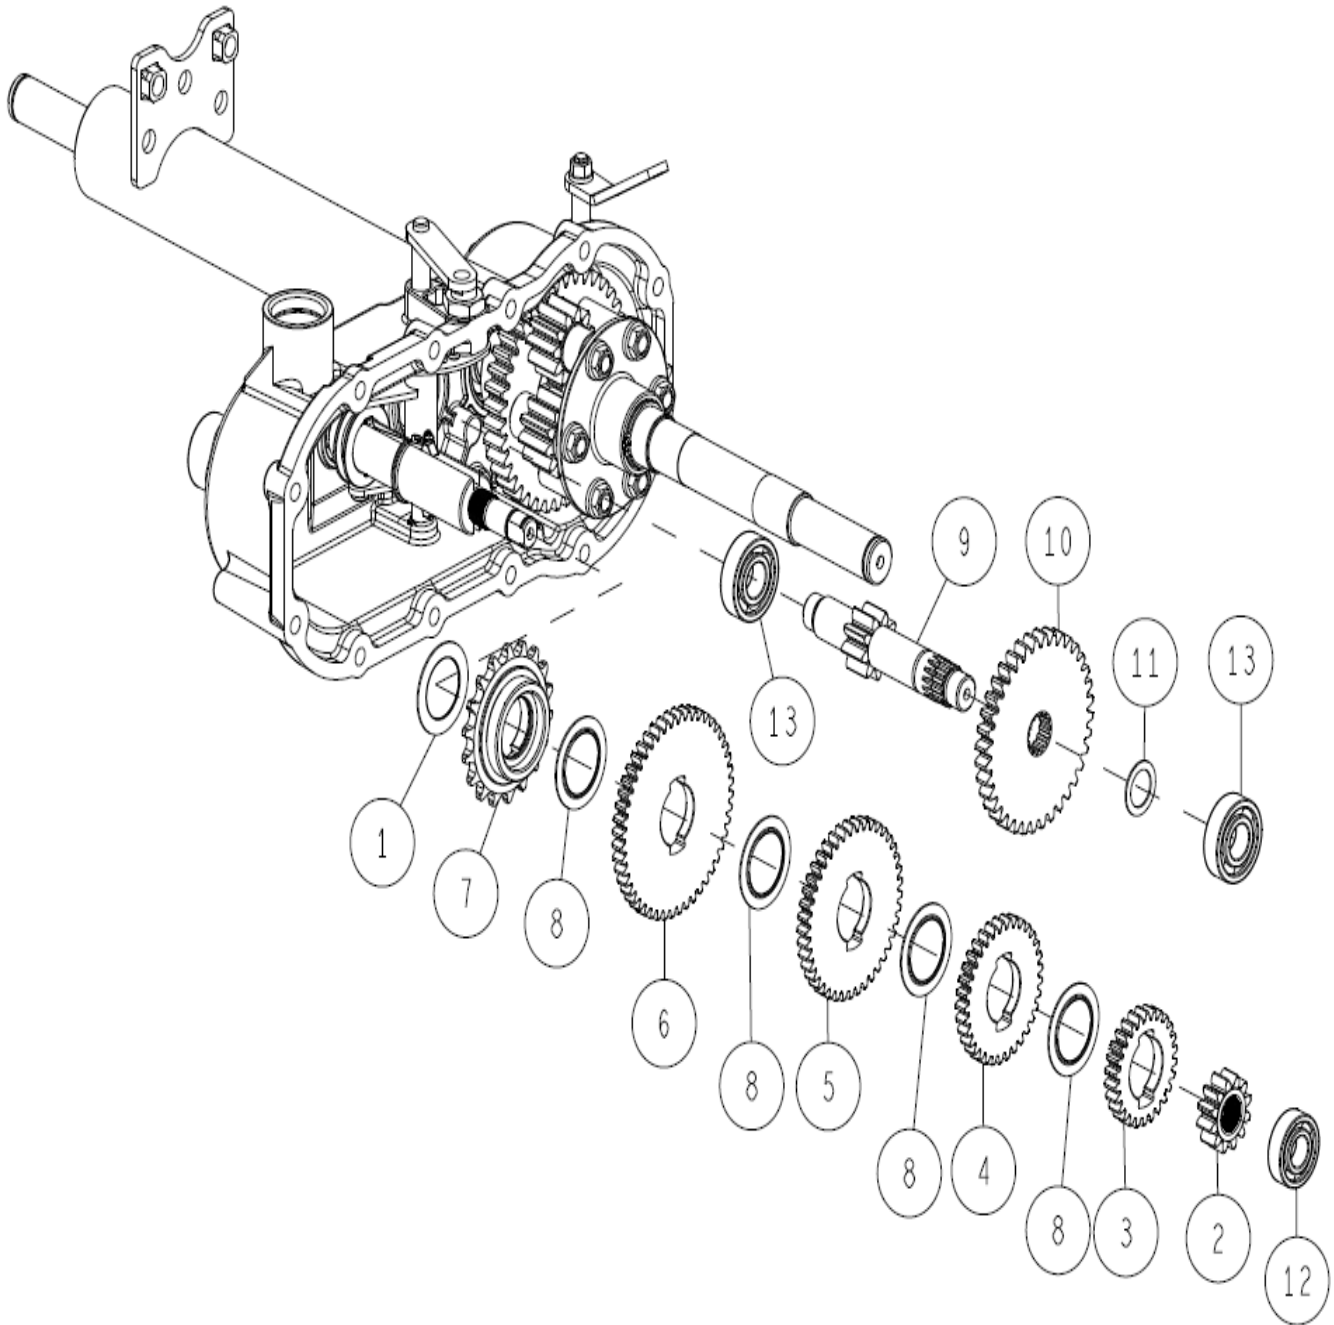

19/45 Transmission 5/8

13	89-3111-062034	Bearing 6203	2	
12	89-3111-062024	Bearing 6202	1	
11	83-1830-368-00	Thrust Washer 18*26*1.0	1	
10	80-1482-144-00	D Axle Gear 36T	1	
9	80-1482-142-10	D Axle	1	
8	80-1482-139-00	C Axle Thrust Washer 29*44*1.0	4	
7	80-1482-138-00	Sprocket 18T	1	
6	80-1482-137-00	C Axle Gear 48T	1	
5	80-1482-136-00	C Axle Gear 41T	1	
4	80-1482-135-00	C Axle Gear 33T	1	
3	80-1482-134-00	C Axle Gear 26T	1	
2	80-1482-133-00	C Axle Gear 12T	1	
1	80-1481-139-00	C Axle Thrust Washer 29*40*1.0	1	
Ref.	Parts No.	Parts Name	Qty	Remarks