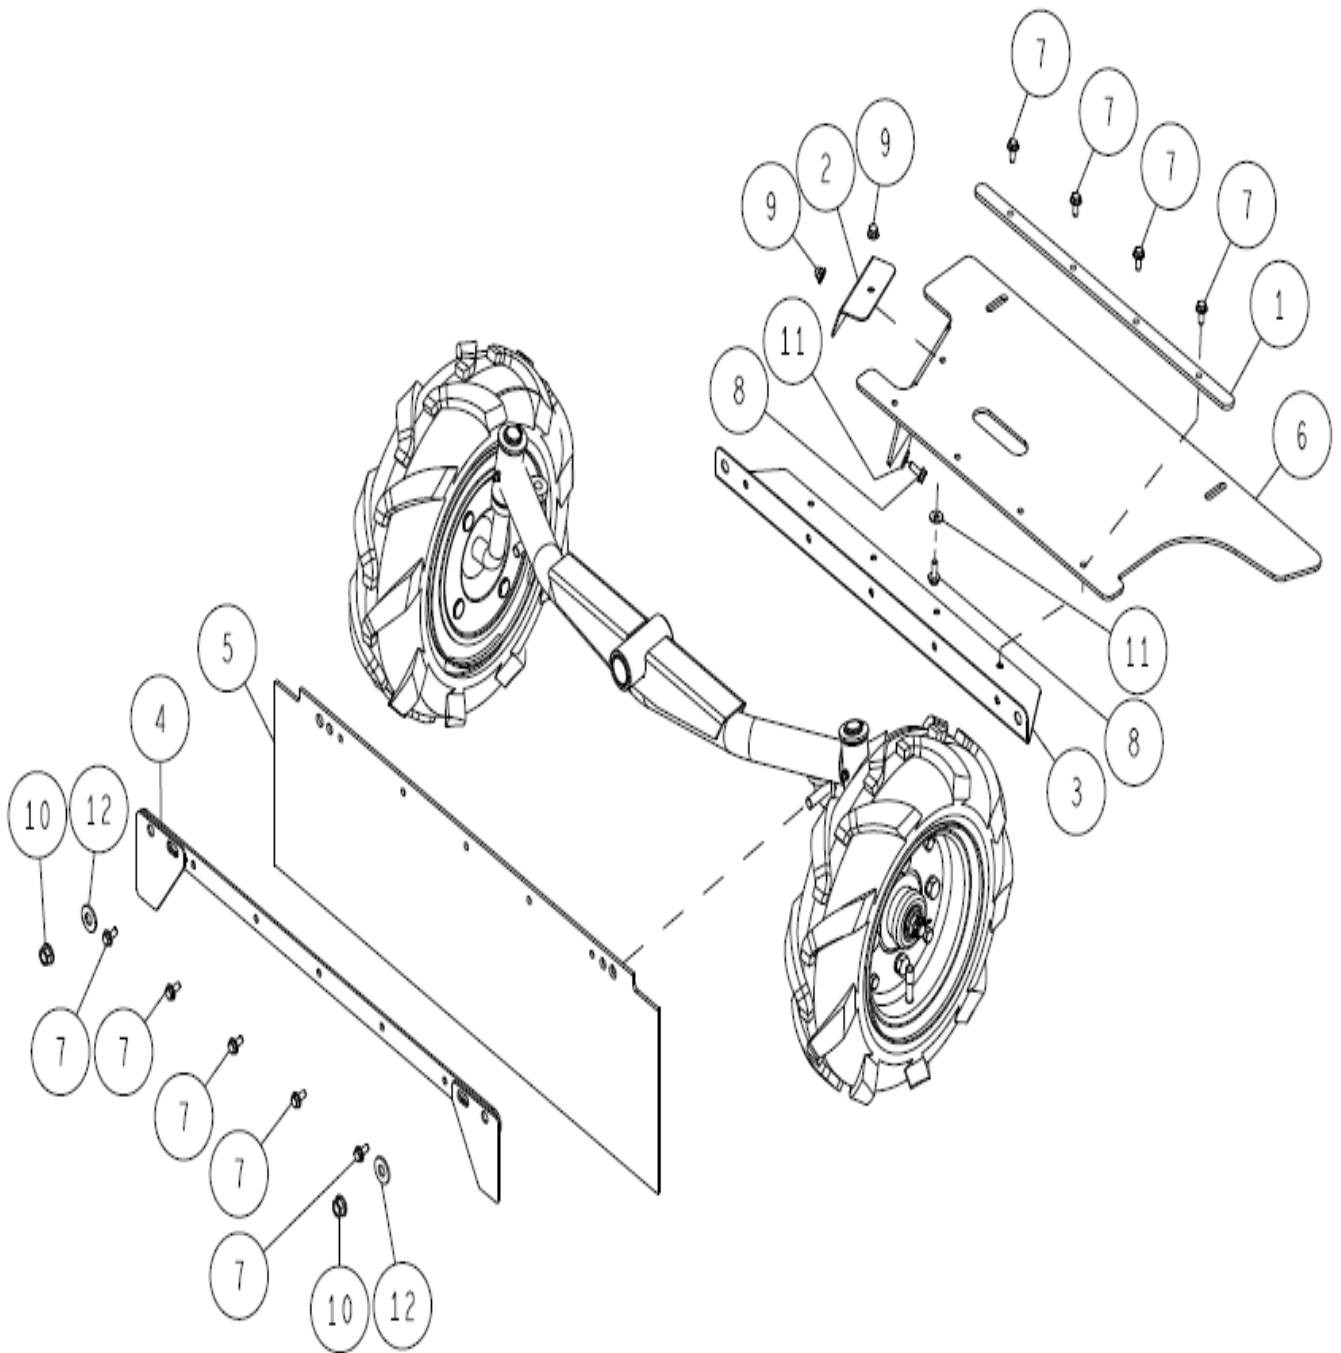

12	89-1713-100002	Flat Washer 10 (Large)	2	
11	89-1713-060002	Flat Washer 6 (Large)	2	
10	89-1631-100042	Flange Mini Hexagonal Nut M10	2	
9	89-1581-060042	Flange Cap Nut M6	2	
8	89-1137-060172	Hexagonal Bolt (PW) M6*17	2	
7	89-1137-060152	Hexagonal Bolt (PW) M6*15	9	
6	0271-51100	Upper Flapper	1	
5	0215-61200	Front Flapper	1	
4	0215-6110H	Front Guard CMP Gunmetal Grey	1	
3	0215-6050H	Upper Guard CMP Gunmetal Grey	1	
2	0207-60900	Upper Flapper Holder (R)	1	
1	80-1437-785-1H	Flapper Holder Gunmetal Grey	1	
Ref.	Parts No.	Parts Name	Qty	Remarks