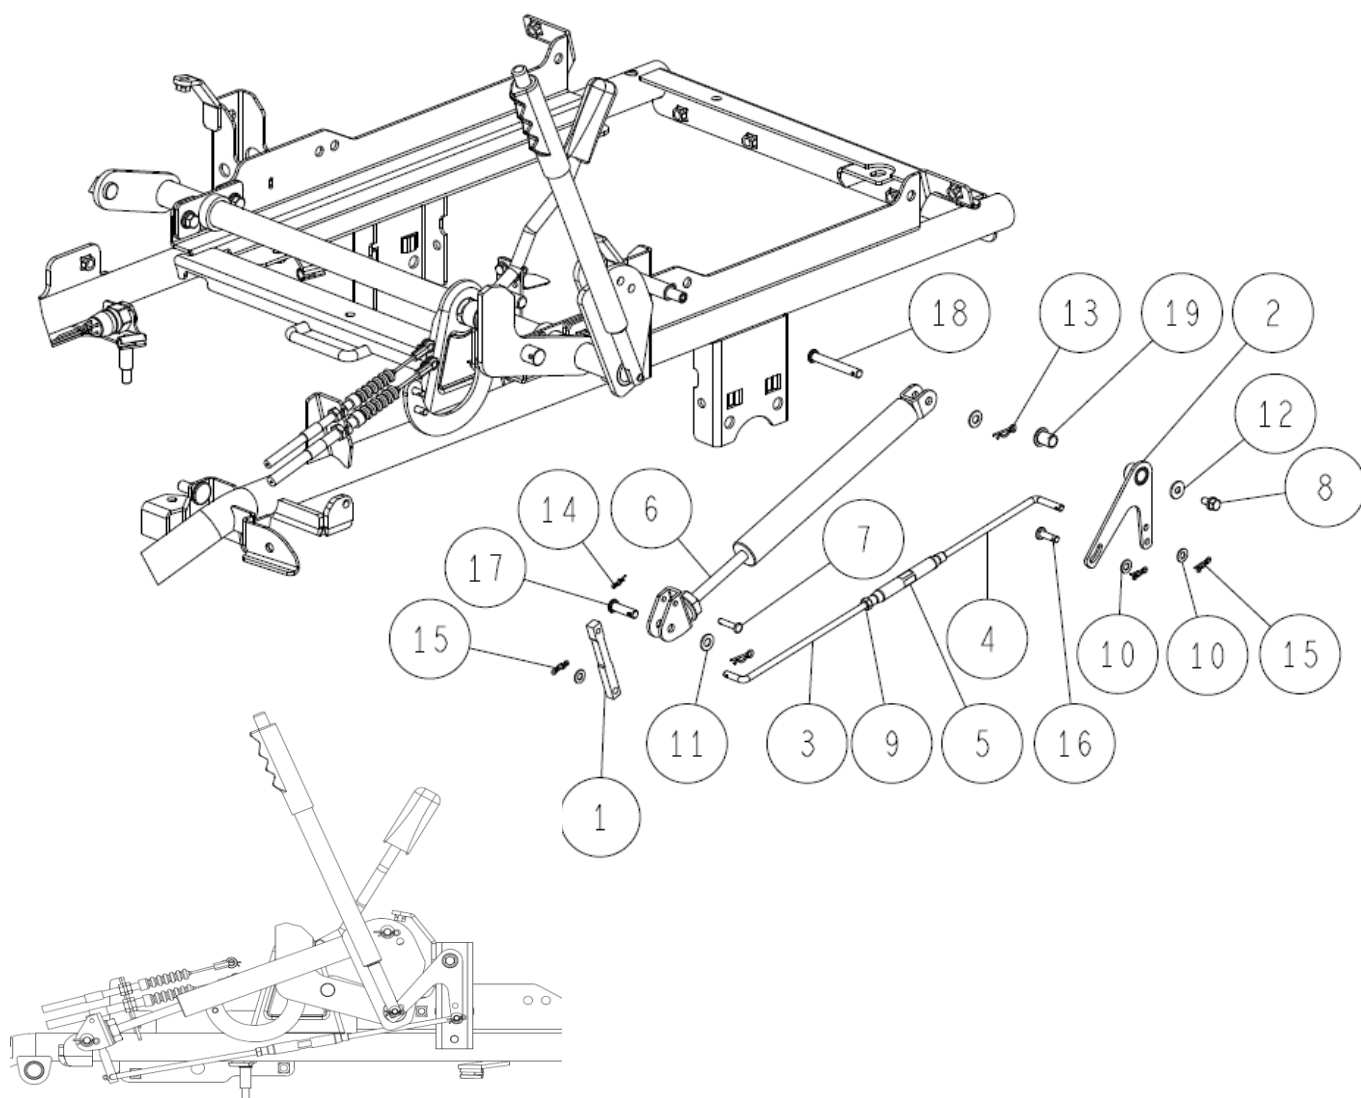

13/45 Frame 13/14

-	0244-11000	Adjusting Rod Assy	1	3, 4, 5, 9
-	0255-70400	Gas Spring Free Lock Type(FLC75- 35) set	1	1, 6, 7, 14
19	89-3511-010150	DU Bush 10.15.18F	1	
18	89-2181-080602	Flat Head Pin 8*60	1	
17	89-2181-080282	Flat Head Pin 8*28	1	
16	89-2181-060202	Flat Head Pin 6*20	1	
15	89-2132-060002	Snap Pin 6 (with stopper)	3	
14	89-2132-050002	Snap Pin 5 (with stopper)	1	
13	89-2131-080002	Snap Pin 8	2	
12	89-1713-060002	Flat Washer 6 (Large)	1	
11	89-1711-080002	Flat Washer 8	2	
10	89-1711-060002	Flat Washer 6	3	
9	89-1511-060042	Hexagonal Nut M6	1	
8	89-1137-060122	Hexagonal Bolt (PW) M6*12	1	
7	0322-72900	Free Lock Flat Head Pin 5*23	1	
6	0255-70100	Gas Spring Free Lock Type(FLC75-35)	1	
5	0244-11600	Turn Buckle (Pipe Type)	1	
4	0244-11500	Adjuster Rod (L)	1	
3	0244-11400	Adjuster Rod (R)	1	
2	0244-11300	Push Rod Receiver CMP	1	
1	0244-10500	Lock Pusher	1	
Ref.	Parts No.	Parts Name	Qty	Remarks