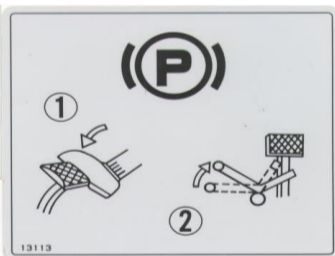

0-1488-9210-00