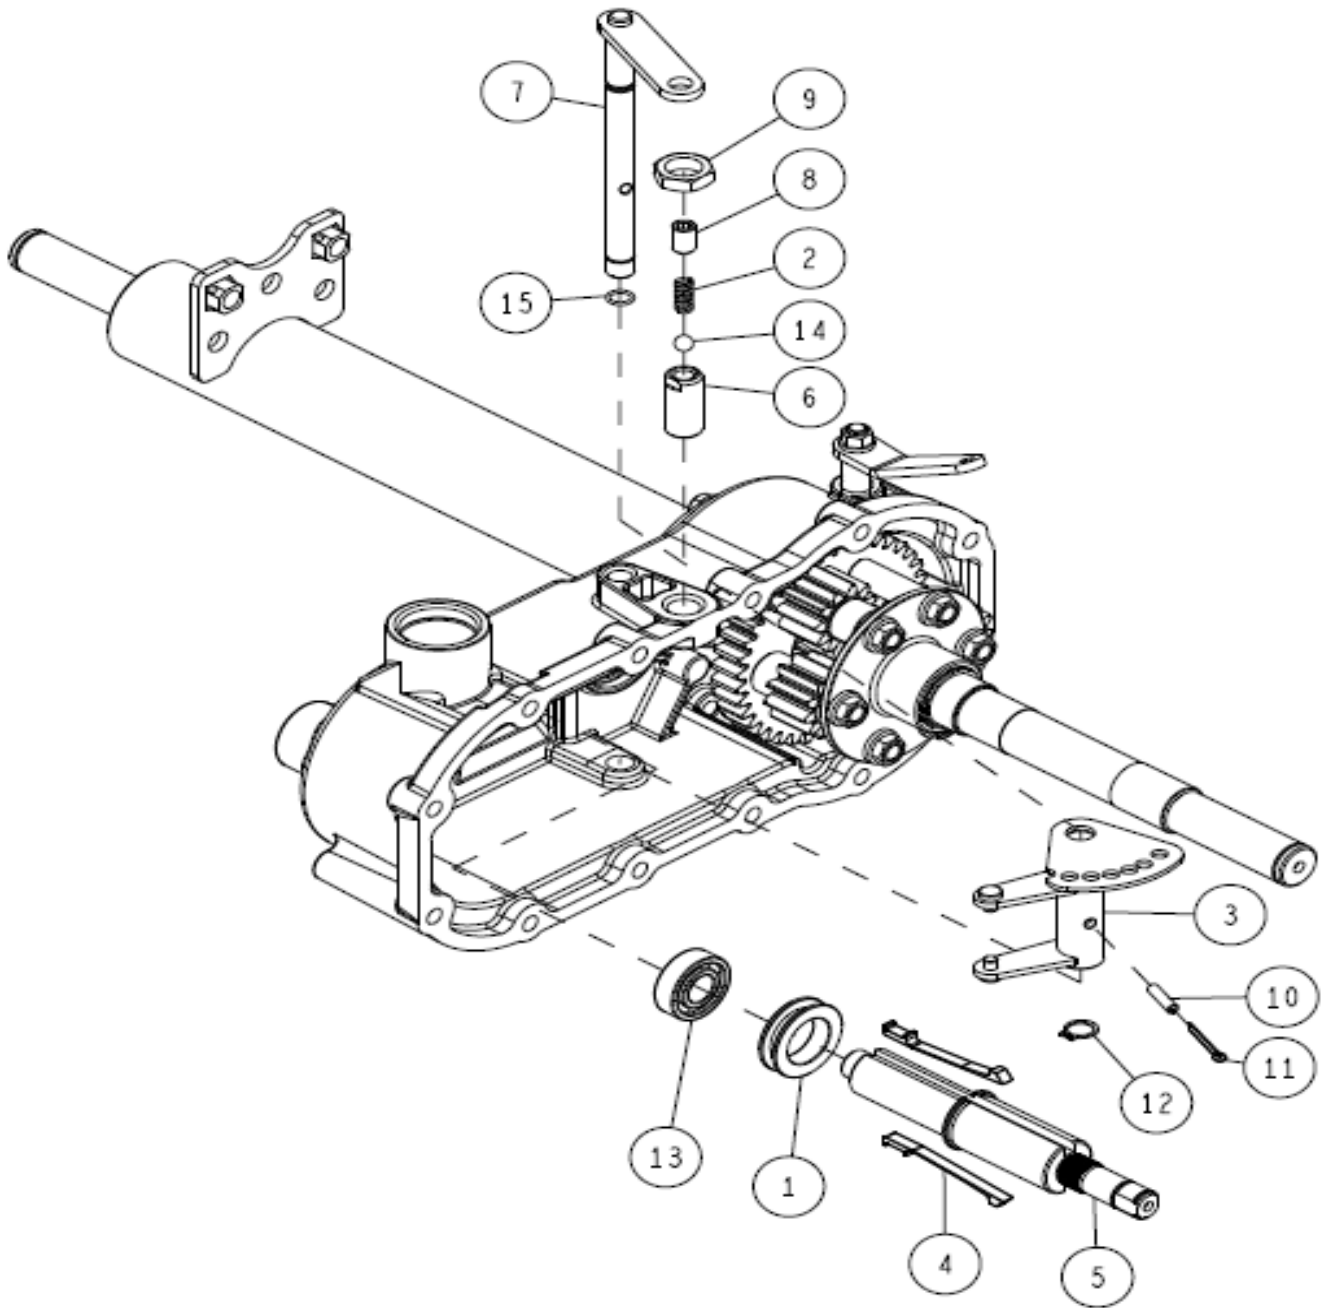

15	89-5221-009000	O Ring P9	1	
14	89-3410-080000	Steel Ball 8.0	1	
13	89-3111-062024	Bearing 6202	1	
12	89-2511-000120	Snap Ring (S12)	1	
11	89-2120-300252	Split Pin 3*25	1	
10	89-2111-050020	Spring Pin 5*20	1	
9	89-1514-160042	Hexagonal Nut (3 sorts) M16 (slender)	1	
8	89-1172-100165	Hexagonal Hole Screw M10*16	1	
7	80-1490-110-00	Shift Fork Shaft CMP	1	
6	80-1482-162-00	Screw for Adjusting Notch	1	
5	80-1482-132-10	C Axle	1	
4	80-1482-113-00	Shift Key	2	
3	80-1482-108-00	Shift Fork	1	
2	80-1481-160-00	Pushing Spring 1.0	1	
1	80-1481-111-00	Shift Key Holder	1	
Ref.	Parts No.	Parts Name	Qty	Remarks