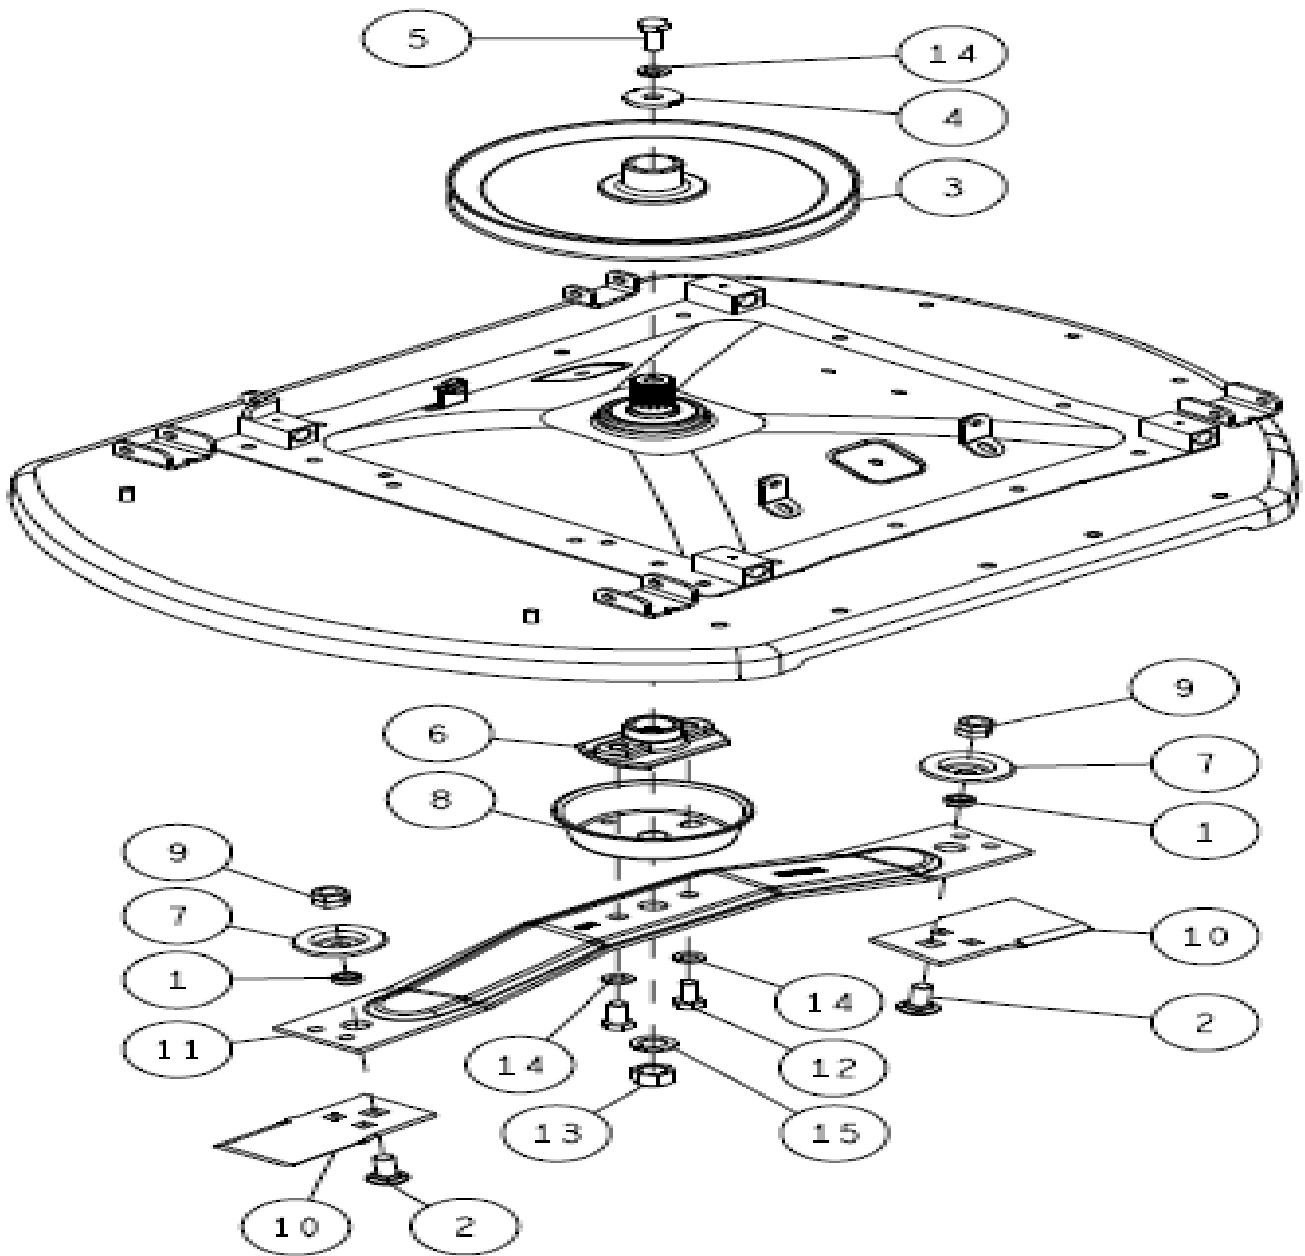

15	89-1750-200002	Spring Washer 20	1	
14	89-1750-120002	Spring Washer 12	3	
13	83-1483-175-00	Bag Nut M20 (Lock)	1	
12	83-1483-129-00	Mini Hexagonal Bolt (8T) M12*30	2	
11	0316-51100	Knife Stay (RM83G)	1	
10	0244-89100	Brade RM85	2	
9	0244-74600	Hard Lock Nut M14	2	Sold as set 0244-78210
8	0244-5210H	Knife Neck Guard Gunmetal Grey	1	
7	0244-51800	Nut Guard 14	1	Sold as set 0244-78210
6	0238-5110H	Knife Bracket Gunmetal Grey	1	
5	0221-76200	Mini Hexagonal Bolt (8T) M12*35	1	
4	0221-76100	Washer 12*40*6	1	
3	0207-5040H	Knife Pulley CMP Gunmetal Grey	1	
2	0207-50200	Knife Setting Bolt M14*34	2	Sold as set 0244-78210
1	80-1483-818-00	Knife Collar	2	
Ref.	Parts No.	Parts Name	Qty	Remarks