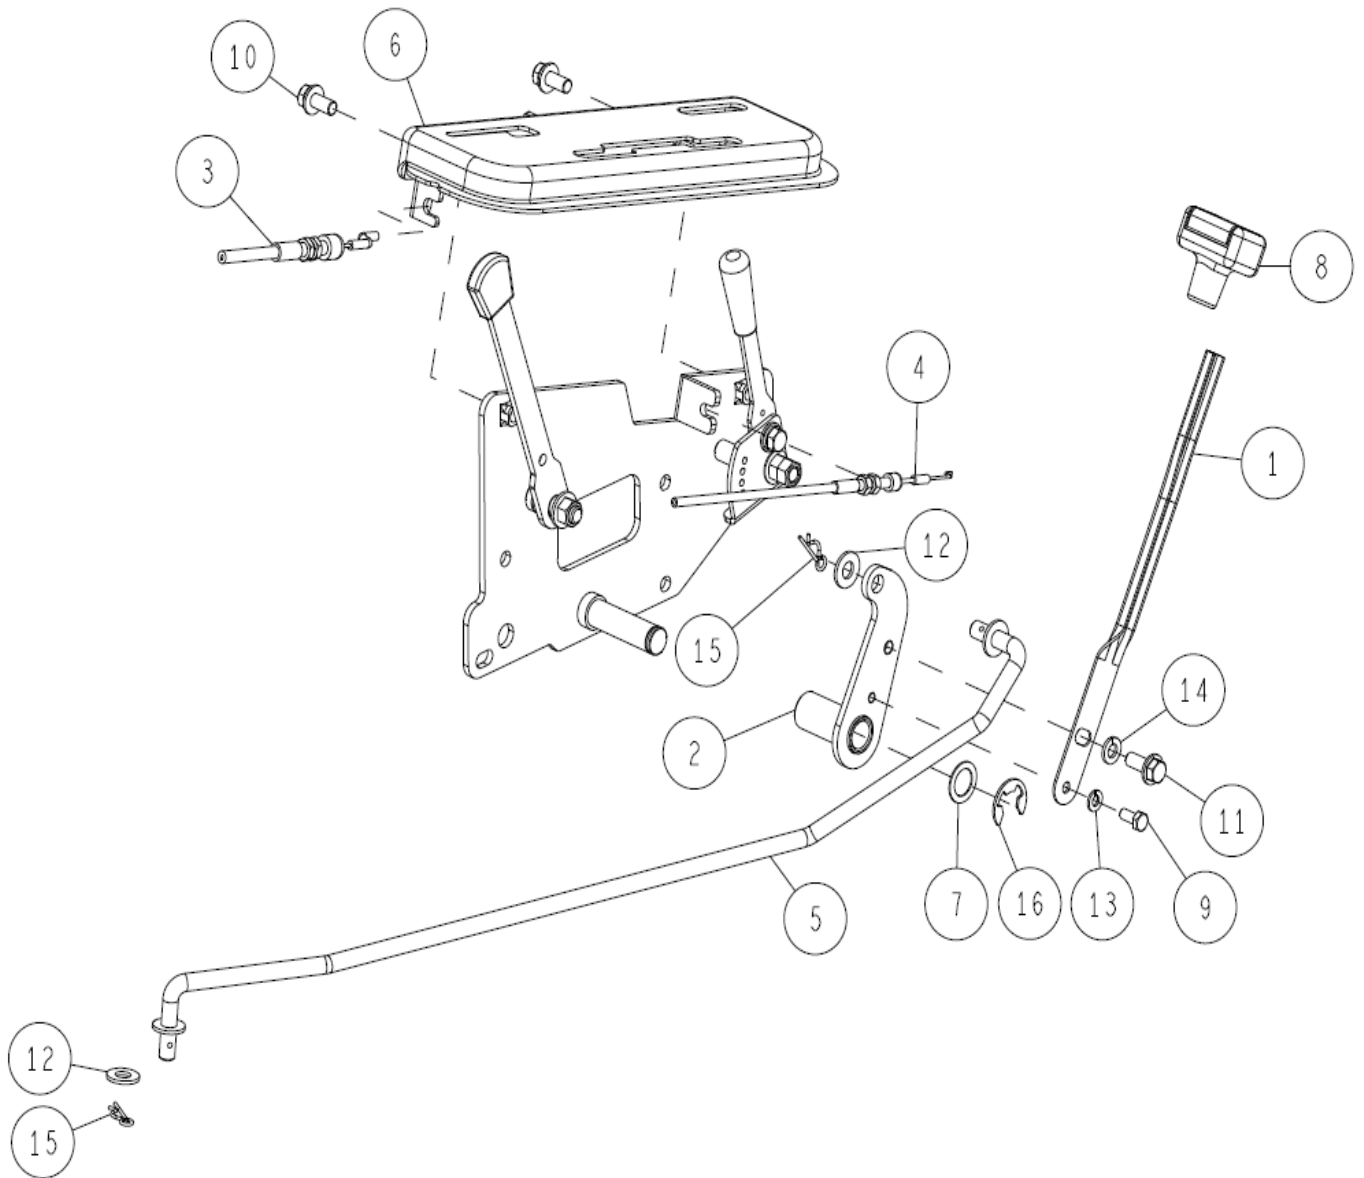

29/45 Control 1/2

16	89-2521-000150	E Type Ring 15	1	
15	89-2131-100002	Snap Pin 10	2	
14	89-1750-080002	Spring Washer 8	1	
13	89-1750-060002	Spring Washer 6	1	
12	89-1712-100000	Flat Washer 10	2	
11	89-1251-080202	Flange Mini Hexagonal Bolt M8*20	1	
10	89-1233-080202	Mini Hexagonal Bolt (PWSW) M8*20	2	
9	89-1113-060143	Hexagonal Bolt (8T) M6*14	1	
8	83-1417-435-00	Lever Grip (Red)	1	
7	83-1020-363-00	Thrust Washer 16*24*1.0	1	
6	0316-1110G	Control Guide B CMP Green	1	
5	0316-10300	Shift Rod CMP (RM83G)	1	
4	0310-70100	Throttle Wire (RM830)	1	For HONDA Engine
3	0284-71200	Differential Lock Wire	1	
2	0247-2640H	Change Lever Boss CMP Gunmetal Grey	1	
1	80-1490-263-10	Change Lever CMP	1	
Ref.	Parts No.	Parts Name	Qty	Remarks