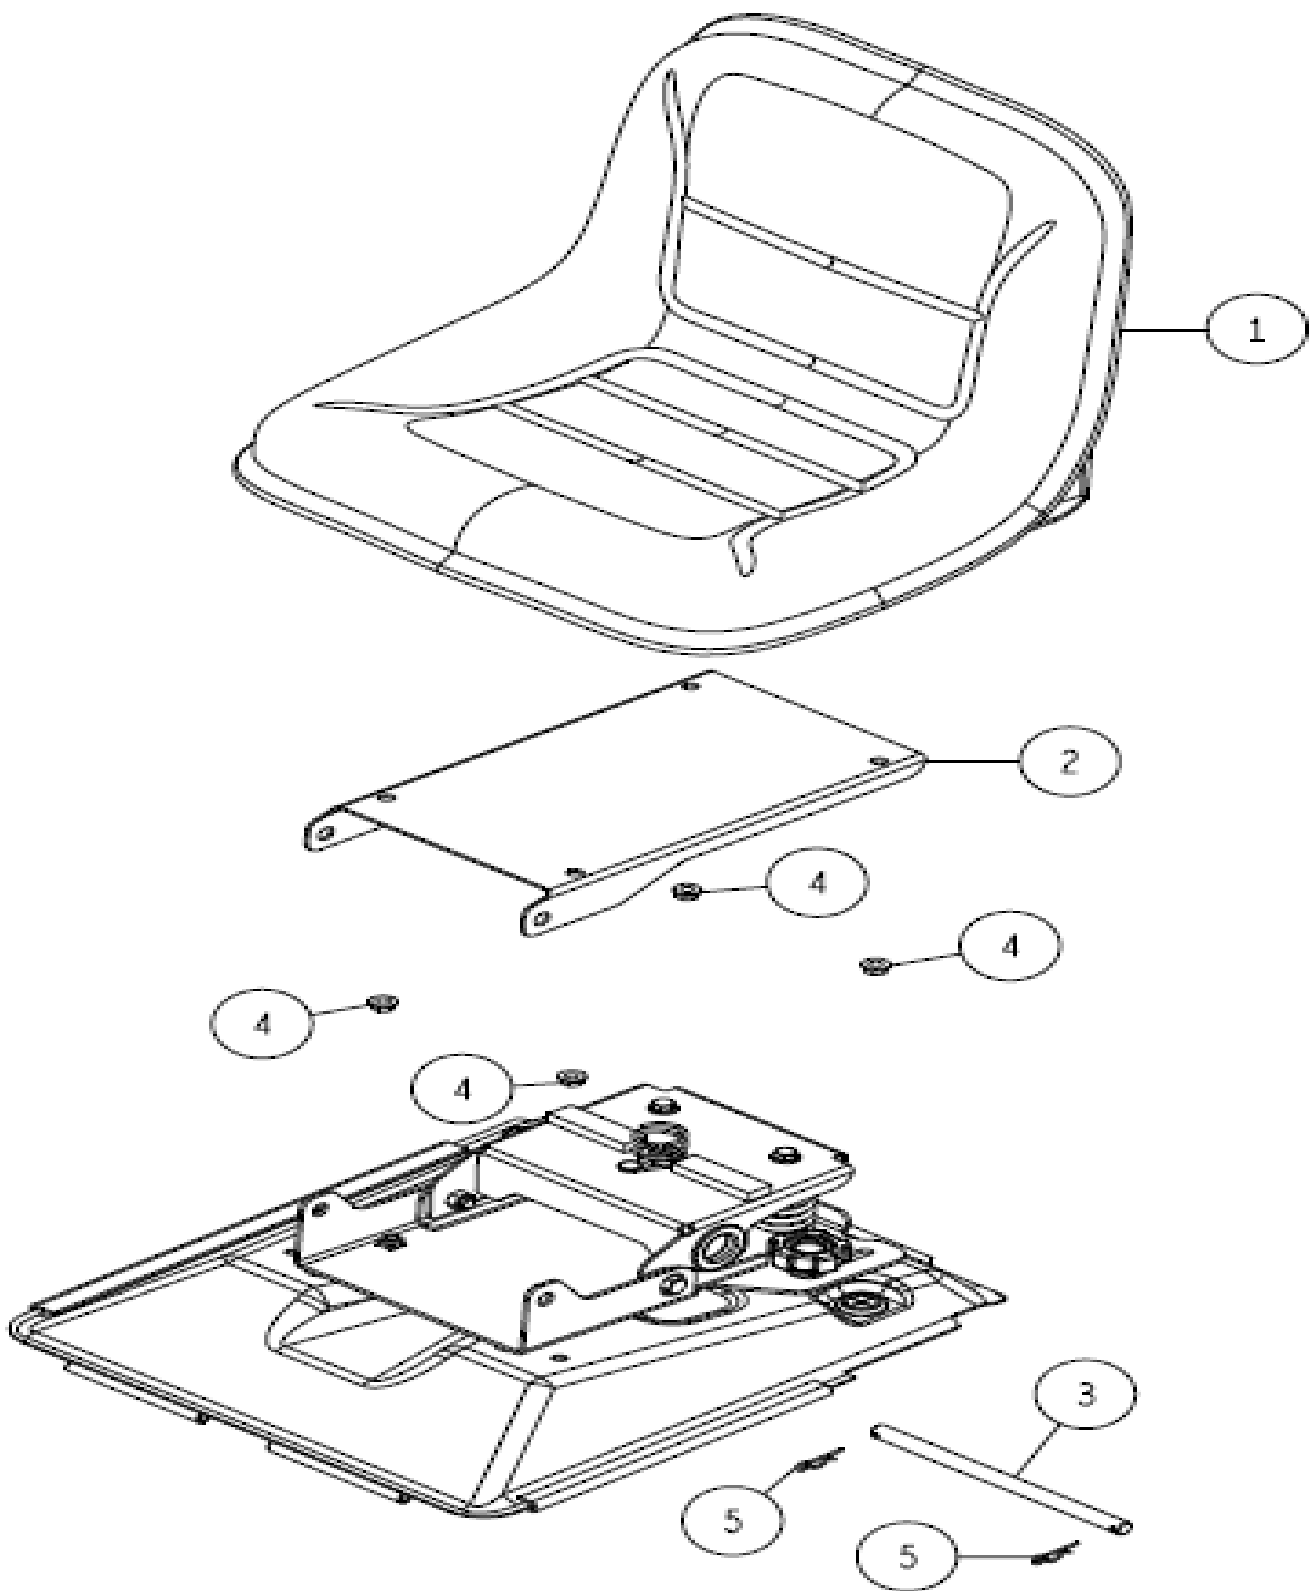

5	89-2131-120002	Snap Pin 12	2	
4	89-1631-080042	Flange Mini Hexagonal Nut M8	4	
3	0316-21400	Seat Receive Pin (210L)	1	
2	0316-2130G	Seat Receiver CMP Green	1	
1	0271-72100	Seat (FK)	1	
Ref.	Parts No.	Parts Name	Qty	Remarks