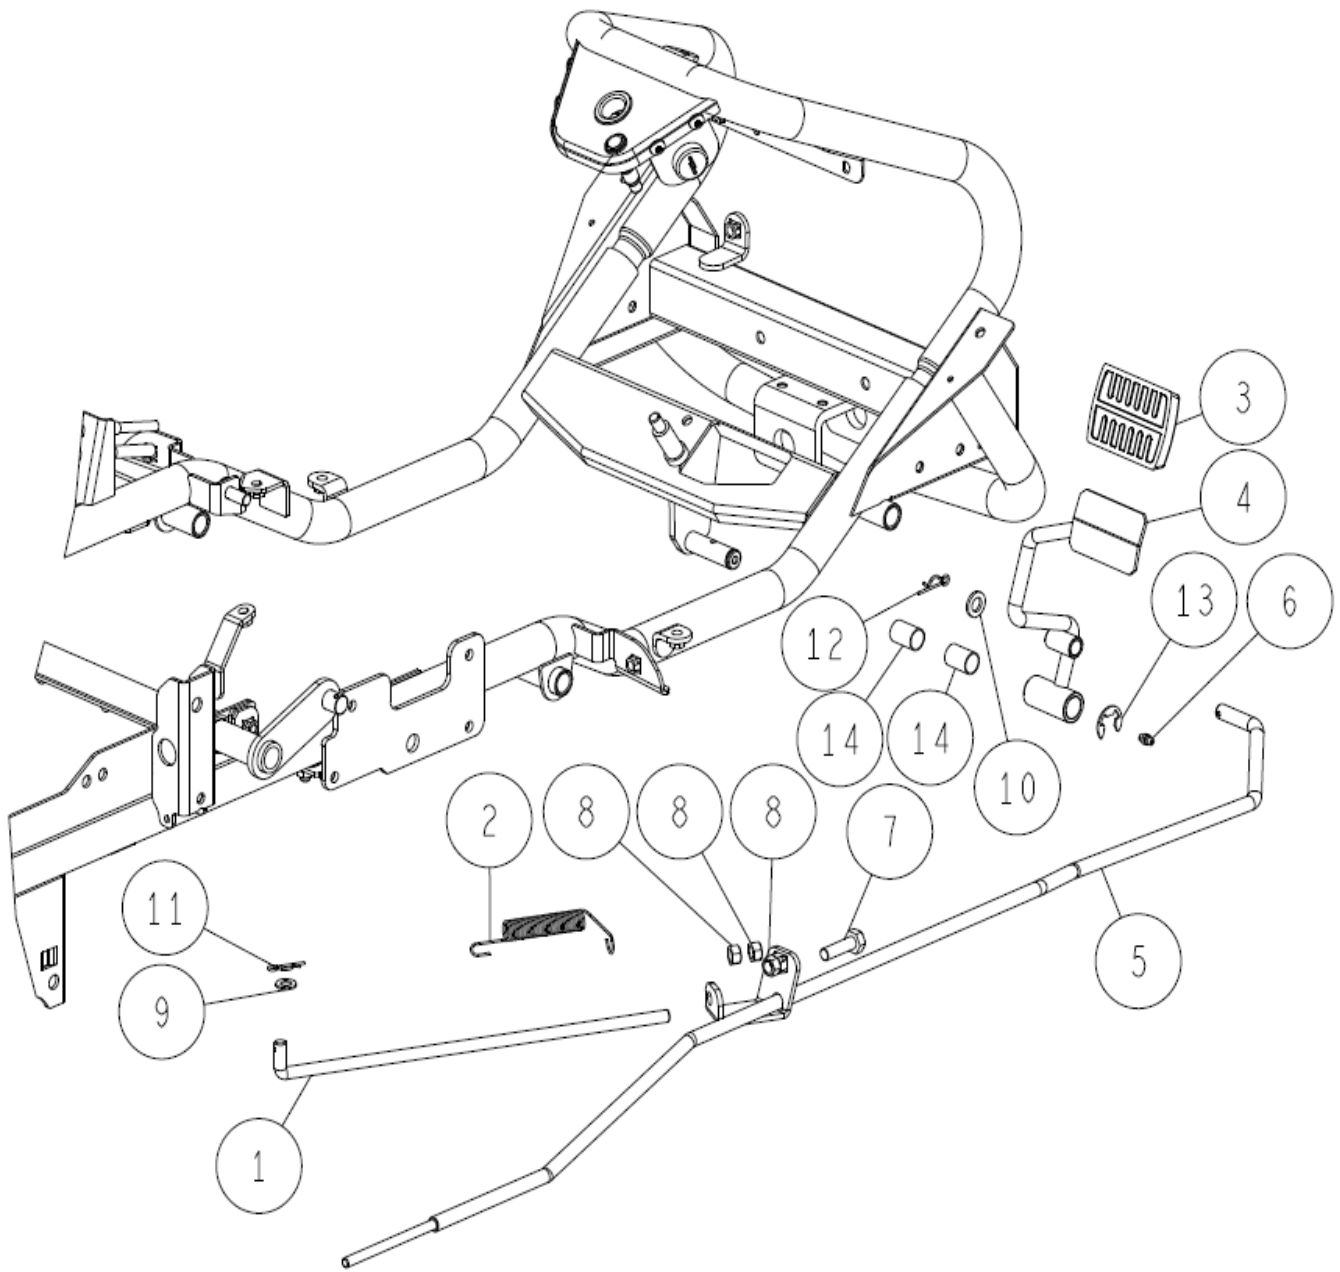

14	89-3510-016250	DU Bush 16.25	2	
13	89-2521-000150	E Type Ring 15	1	
12	89-2131-120002	Snap Pin 12	1	
11	89-2131-100002	Snap Pin 10	1	
10	89-1711-120003	Flat Washer 12	1	
9	89-1711-100002	Flat Washer 10*18*1.6	1	
8	89-1611-100042	Mini Hexagonal Nut M10	3	
7	89-1113-100357	Hexagonal Bolt (8T) M10*35	1	
6	83-1415-975-00	Grease Nipple M6	1	
5	0316-81300	Brake Rod CMP (RM83G)	1	
4	0316-1030H	Brake Pedal CMP Gunmetal Grey	1	
3	0310-73700	Pedal Rubber	1	
2	80-1493-354-00	Rod Return Spring	1	
1	80-1484-361-00	Shift Rod	1	
Ref.	Parts No.	Parts Name	Qty	Remarks