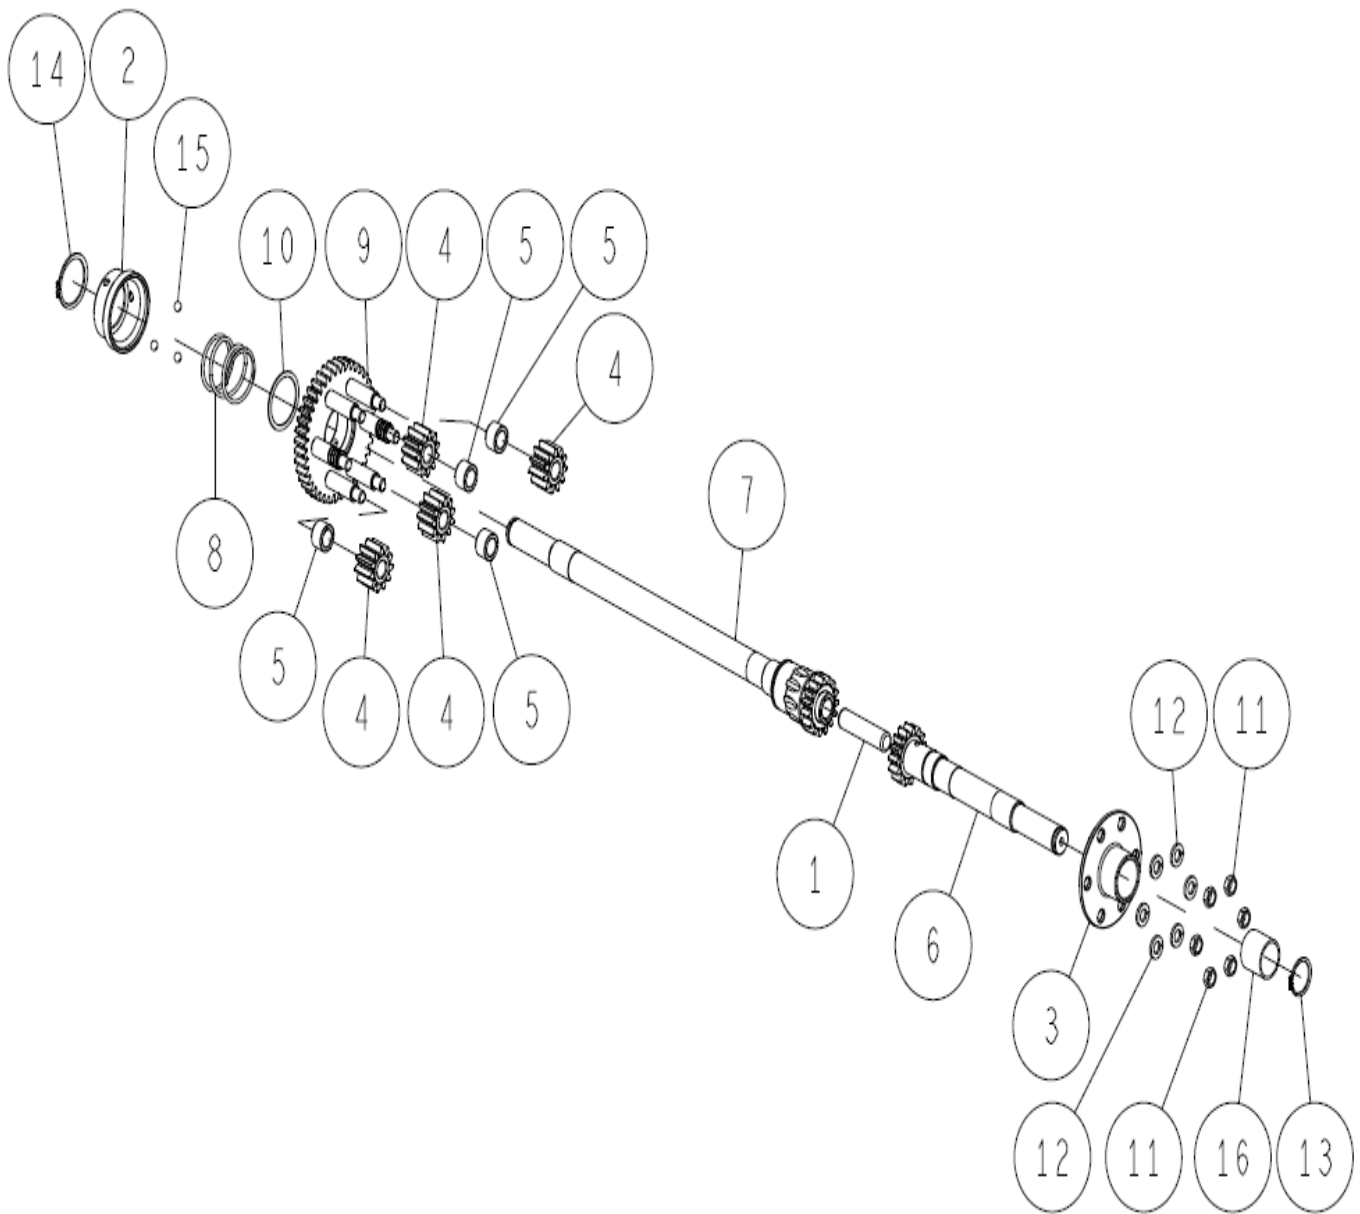

16	89-3510-028300	DU Bush 28.30	1	
15	89-3410-075000	Steel Ball 7.5	3	
14	89-2511-000400	Snap Ring (S40)	1	
13	89-2511-000280	Snap Ring (S28)	1	
12	89-1750-100002	Spring Washer 10	6	
11	89-1613-100042	Mini Hexagonal Nut (3 sorts) M10	6	
10	83-1830-382-00	Thrust Washer 40*48*1.0	1	
9	0207-02800	Axle Gear CMP	1	
8	80-1751-162-00	Differential Lock Spring	1	
7	80-1491-146-00	Axle (L) CMP	1	
6	80-1490-147-10	Axle (R) CMP	1	
5	80-1481-155-00	Differential Gear Shaft Collar	4	
4	80-1481-152-00	Differential Lock Gear 11T	4	
3	80-1481-151-00	Differential Lock Plate	1	
2	80-1425-143-00	Differential Lock Cone	1	
1	80-1415-150-00	Axle Pin	1	
Ref.	Parts No.	Parts Name	Qty	Remarks