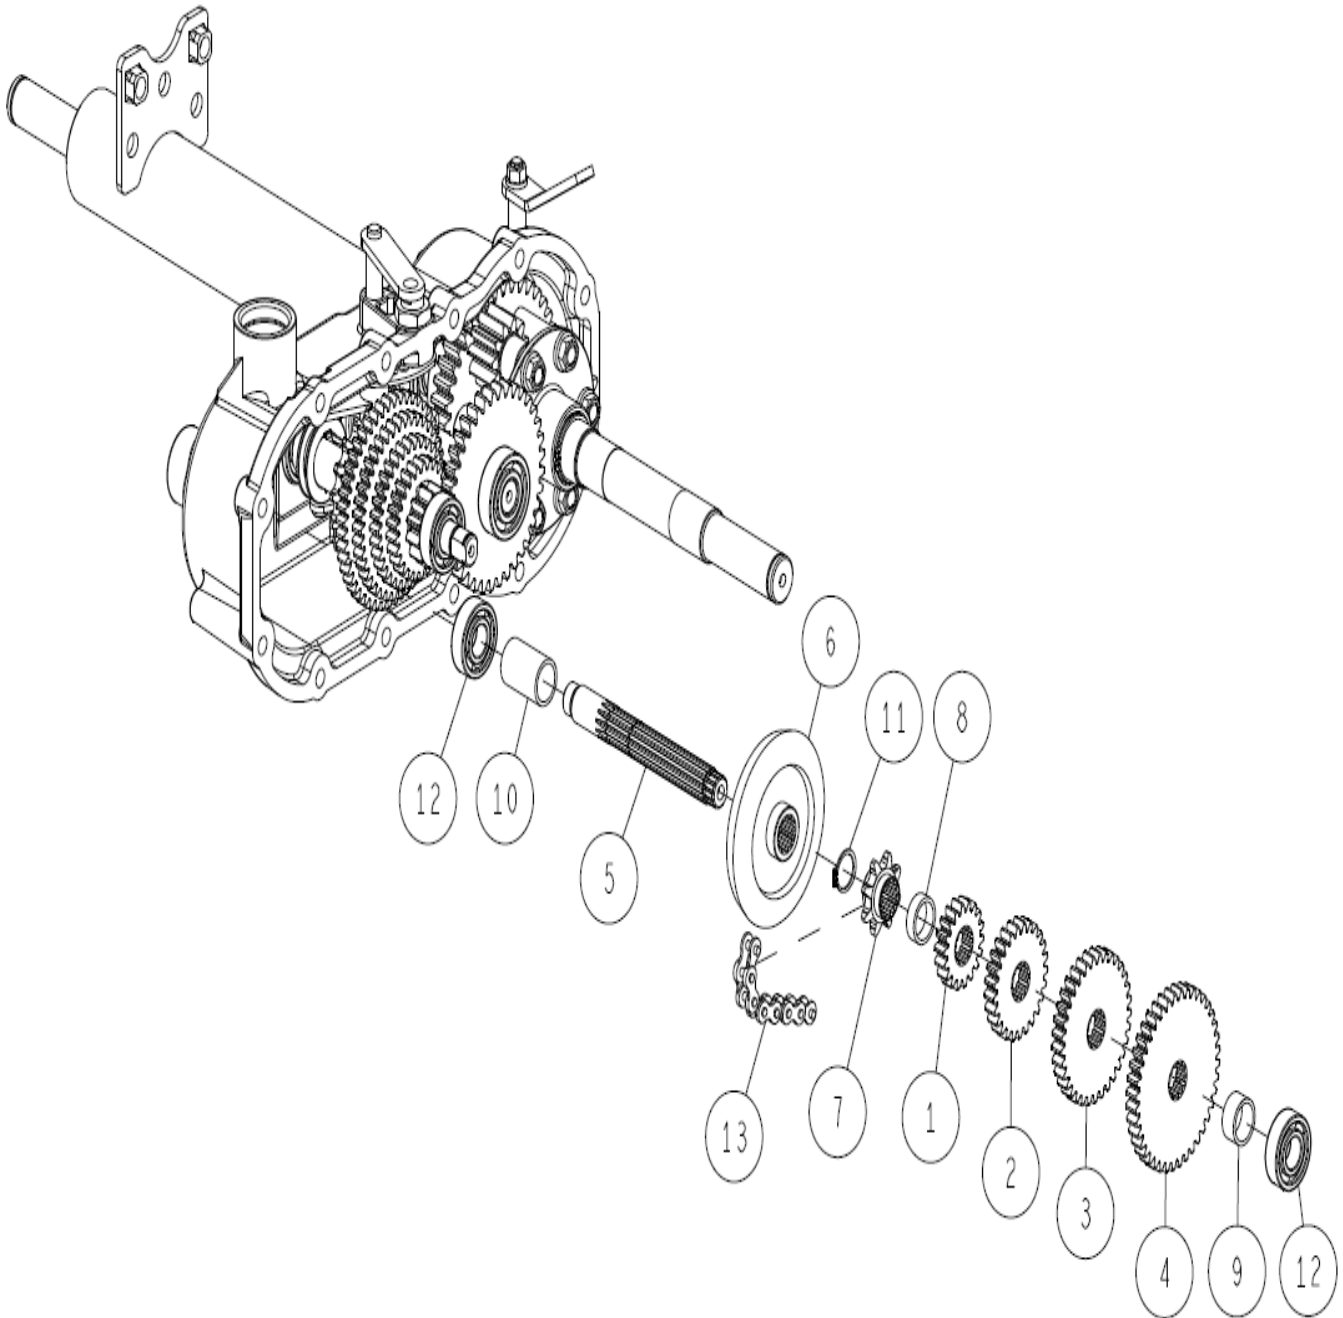

18/45 Transmission 4/8

13	89-6513-420024	Chain #420-24L	1	
12	89-3111-062024	Bearing 6202	2	
11	89-2511-000170	Snap Ring (S17)	1	
10	80-1482-131-00	Collar 18*22*34	1	
9	80-1482-130-00	Collar 18*22*11	1	
8	80-1482-129-00	Collar 18*22*7	1	
7	80-1482-128-00	B Axle Sprocket 8T	1	
6	80-1482-127-00	Bevel Gear 45T	1	
5	80-1482-122-00	B Axle	1	
4	80-1481-126-00	B Axle Gear 40T	1	
3	80-1481-125-00	B Axle Gear 33T	1	
2	80-1481-124-00	B Axle Gear 25T	1	
1	80-1481-123-00	B Axle Gear 18T	1	
Ref.	Parts No.	Parts Name	Qty	Remarks