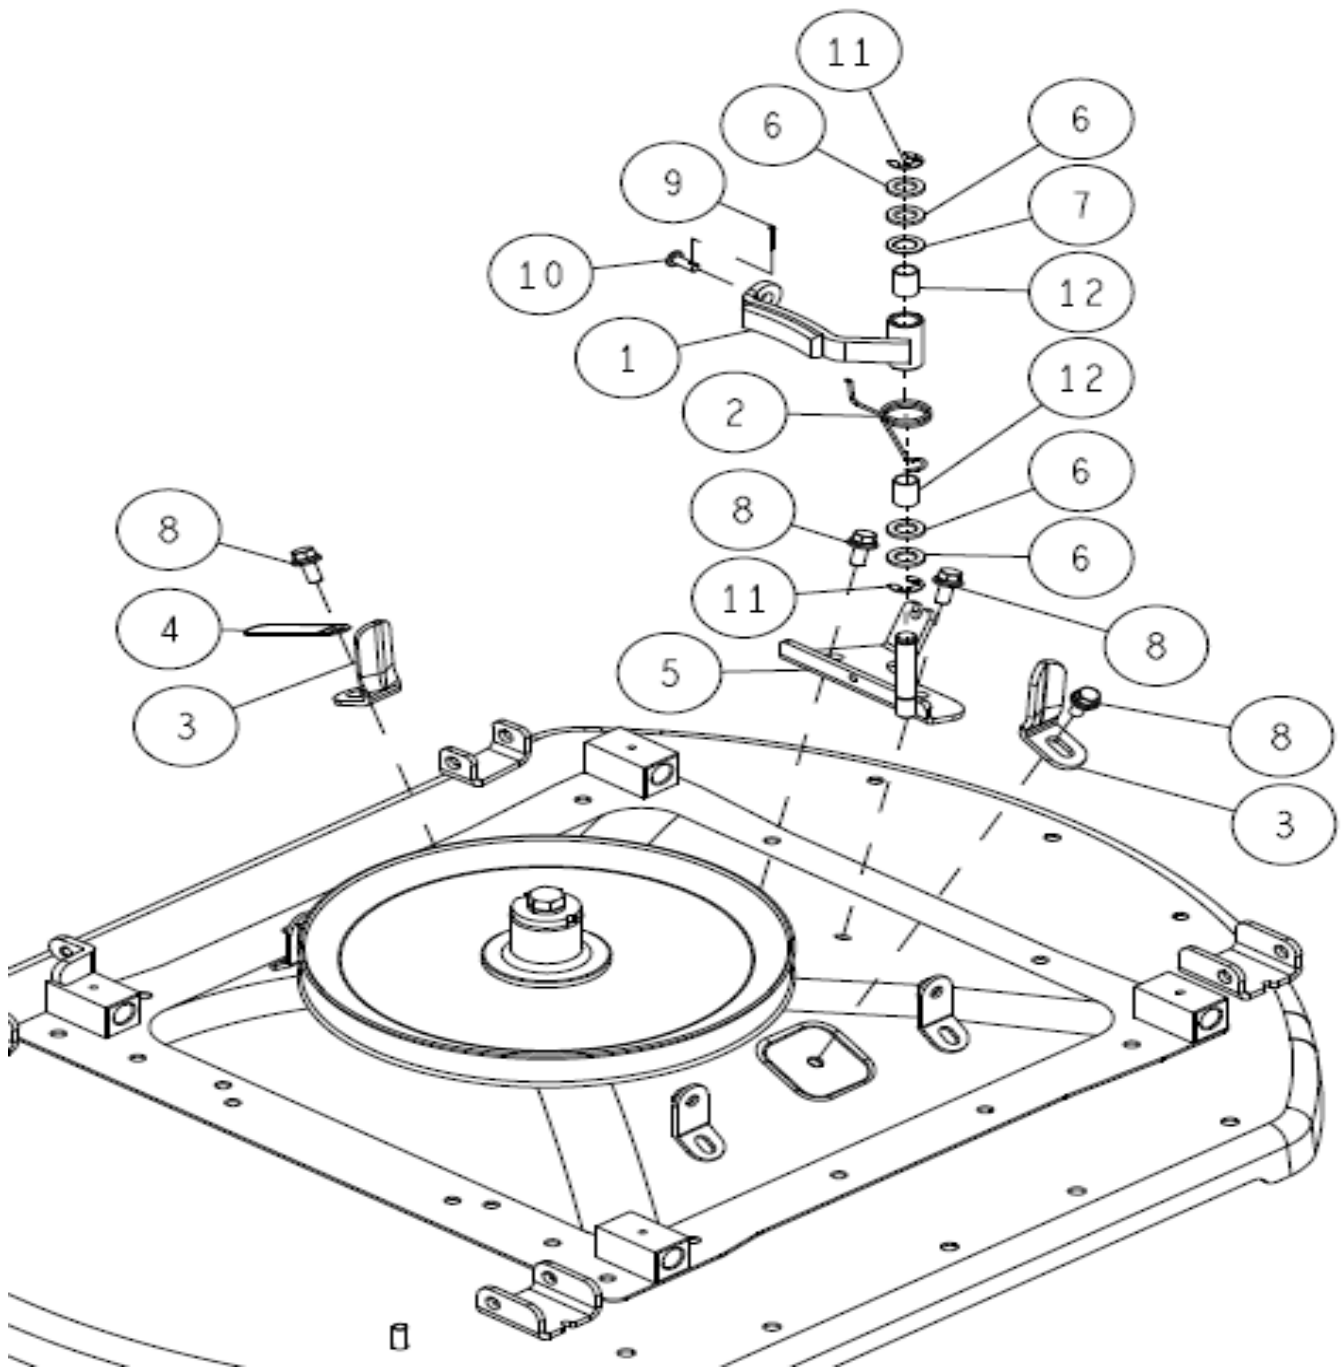

12	89-3510-012200	DU Bush 12.20	2	
11	89-2521-000100	E Type Ring 10	2	
10	89-2181-050162	Flat Head Pin 6*16	1	
9	89-2120-200152	Split Pin 2*15	1	
8	89-1233-080202	Mini Hexagonal Bolt (PWSW) M8*20	4	
7	83-1754-329-00	Washer 13*22*1.0	1	
6	83-1565-329-02	Washer 13*22*2.3	4	
5	0207-5212H	Knife Brake Bracket Gunmetal Grey	1	
4	80-1792-988-00	Harness Clip 8	1	
3	80-1484-617-0H	Knife Pulley Belt Holder Gunmetal Grey	2	
2	80-1482-373-00	Brake Return Spring	1	
1	80-1482-371-3H	Knife Brake (RM82) Gunmetal Grey	1	
Ref.	Parts No.	Parts Name	Qty	Remarks