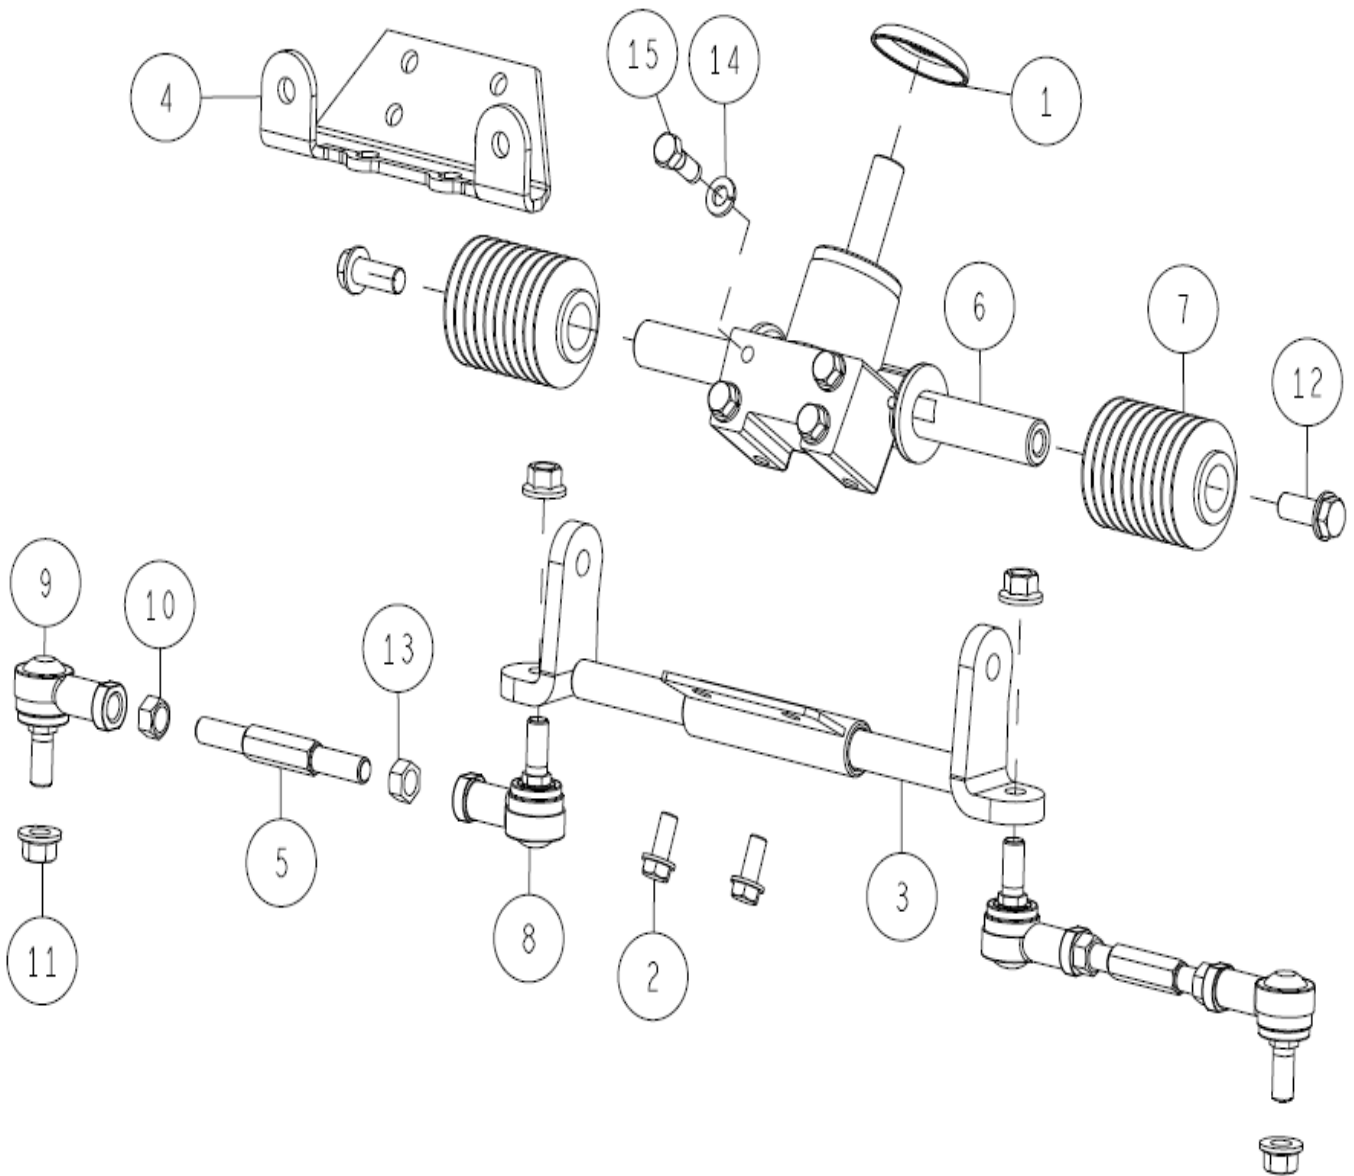

24/45 Handle 2/2

-	80-1493-320-00	Tie Rod Adjuster ASSY	2	5, 8, 9, 10, 13
15	0314-70100	Mini Hexagonal Bolt (Meck) M8*22	4	
14	89-1750-080002	Spring Washer 8	4	
13	89-1612-100042	Mini Hexagonal Nut (Slender) M10	2	
12	89-1254-100252	Flange Mini Hexagonal Bolt M10*25 P=1.25	2	
11	83-1493-255-00	Flange Lock Nut M10 (slender)	4	
10	83-1493-195-00	Hexagonal Nut (slender) M10 Left	2	
9	80-1493-963-00	Link Ball LHSA 10DLE21	2	
8	80-1493-962-00	Link Ball LHSA 10DE21	2	
7	80-1490-967-00	Steering Boots	1	
6	80-1484-962-10	Steering Gear Box Assy	1	
5	80-1484-329-10	Tie Rod Adjuster	2	
4	80-1484-327-2H	Steering Bracket Gunmetal Grey	1	
3	80-1484-321-3H	Rack Support CMP Gunmetal Grey	1	
2	80-1020-719-00	Hexagonal Tap Tight M8*18	2	
1	80-1016-461-00	Bearing Cover	1	
Ref.	Parts No.	Parts Name	Qty	Remarks