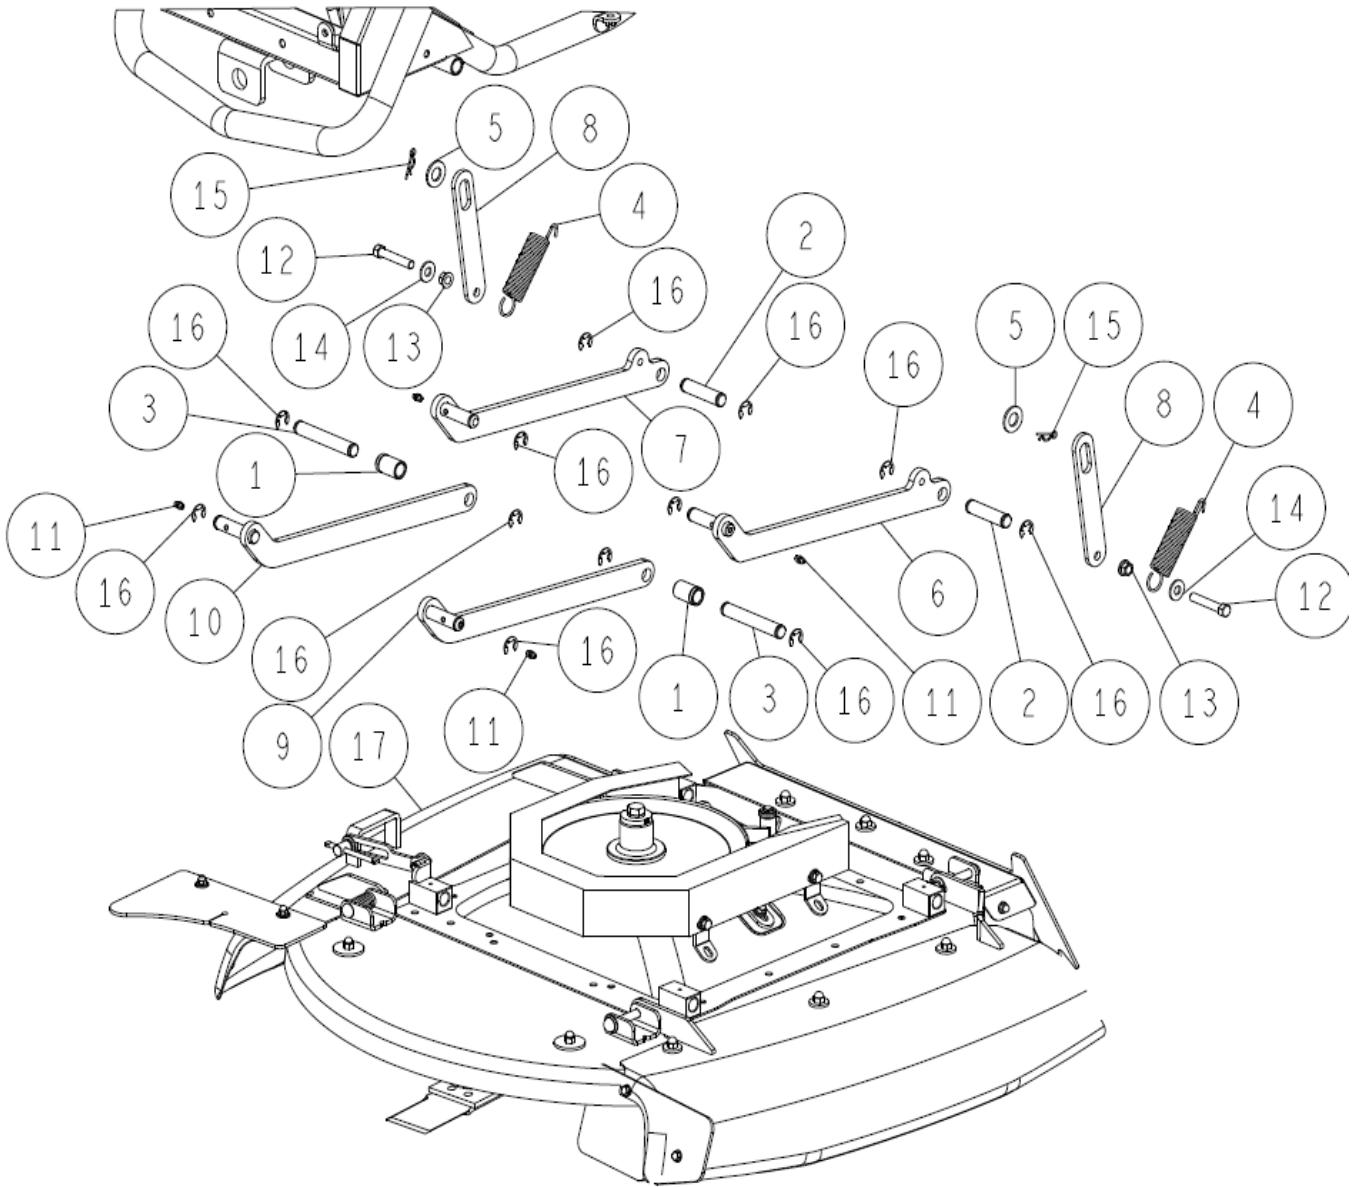

17	-	Cover	-	Page 31-37
16	89-2521-000120	E Type Ring 12	12	
15	89-2131-120002	Snap Pin 12	2	
14	89-1713-100002	Flat Washer 10 (Large)	2	
13	89-1631-100042	Flange Mini Hexagonal Nut M10	2	
12	89-1213-100552	Mini Hexagonal Bolt (8T) M10*55	2	
11	83-1415-975-00	Grease Nipple M6	4	
10	0316-5050H	Front Link Arm (R) Gunmetal Grey	1	
9	0316-5040H	Front Link Arm (L) Gunmetal Grey	1	
8	0316-5031H	Connecting Plate(RM83G) Gunmetal Grey	2	
7	0316-5020H	Rear Link Arm (R) Gunmetal Grey	1	
6	0316-5010H	Rear Link Arm (L) Gunmetal Grey	1	
5	0207-76800	Washer 16*32*2.3	2	
4	0207-76200	Spring (Up/Down)	2	
3	80-1490-709-10	Link Pin B (RM83G)	2	
2	80-1490-706-10	Link Pin A (RM83G)	2	
1	80-1490-705-0H	Link Collar Gunmetal Grey	2	
Ref.	Parts No.	Parts Name	Qty	Remarks