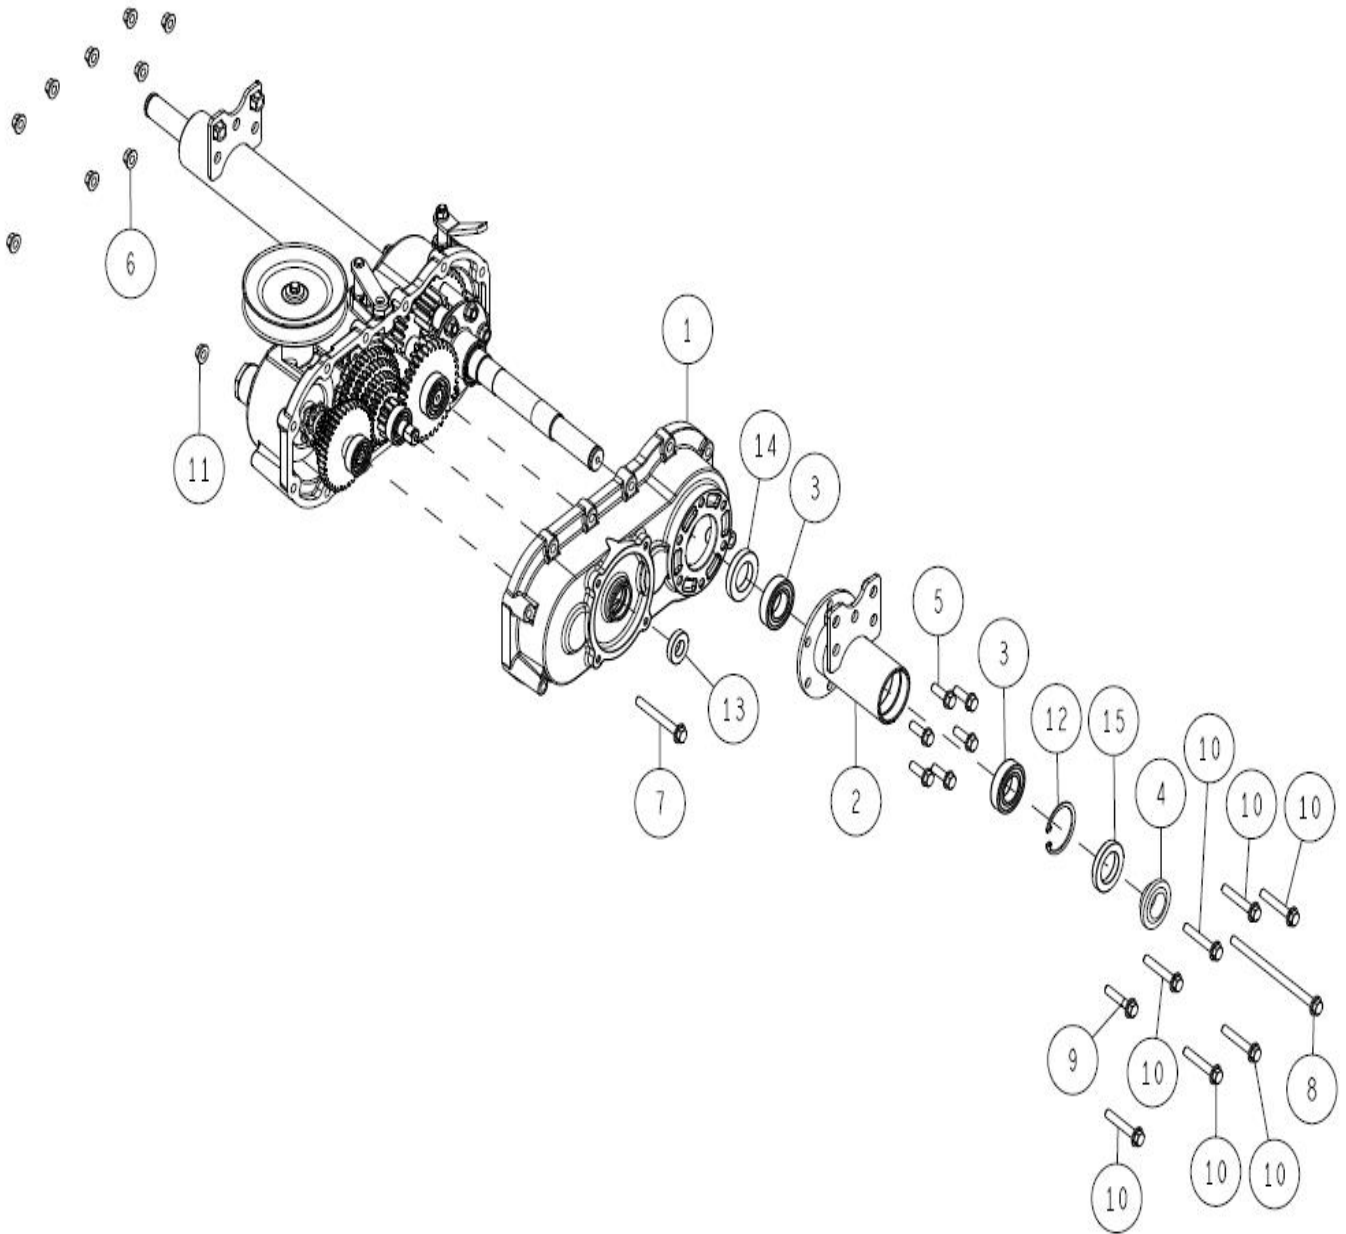

15	89-5121-304707	Oil Seal UE 30.47.7	1	
14	89-5121-284708	Oil Seal UE 28.47.8	1	
13	89-5121-153007	Oil Seal UE 15.30.7	1	
12	89-2512-000470	Snap Ring (R47)	1	
11	89-1631-080042	Flange Mini Hexagonal Nut M8	1	
10	89-1253-080503	Flange Mini Hexagonal Bolt (8T) M8*50	1	
9	89-1253-080402	Flange Mini Hexagonal Bolt (8T) M8*40	2	
8	89-1251-081403	Flange Mini Hexagonal Bolt M8*140	1	
7	89-1251-080703	Flange Mini Hexagonal Bolt M8*70	1	
6	83-1484-255-00	Lock Nut ZUF M8	9	
5	83-1482-143-00	Tapping Bolt M8*25	6	
4, 15	0244-08000	Oil Seal 25.47.15(with DP)	1	Sold as set
3	0342-77800	Bearing 6005 2NSE-NB	2	
2	80-1484-A12-0H	Axle Case (R) CMP Gunmetal Grey	1	
1	80-1482-103-00	Transmission Case (Right)	1	
Ref.	Parts No.	Parts Name	Qty	Remarks