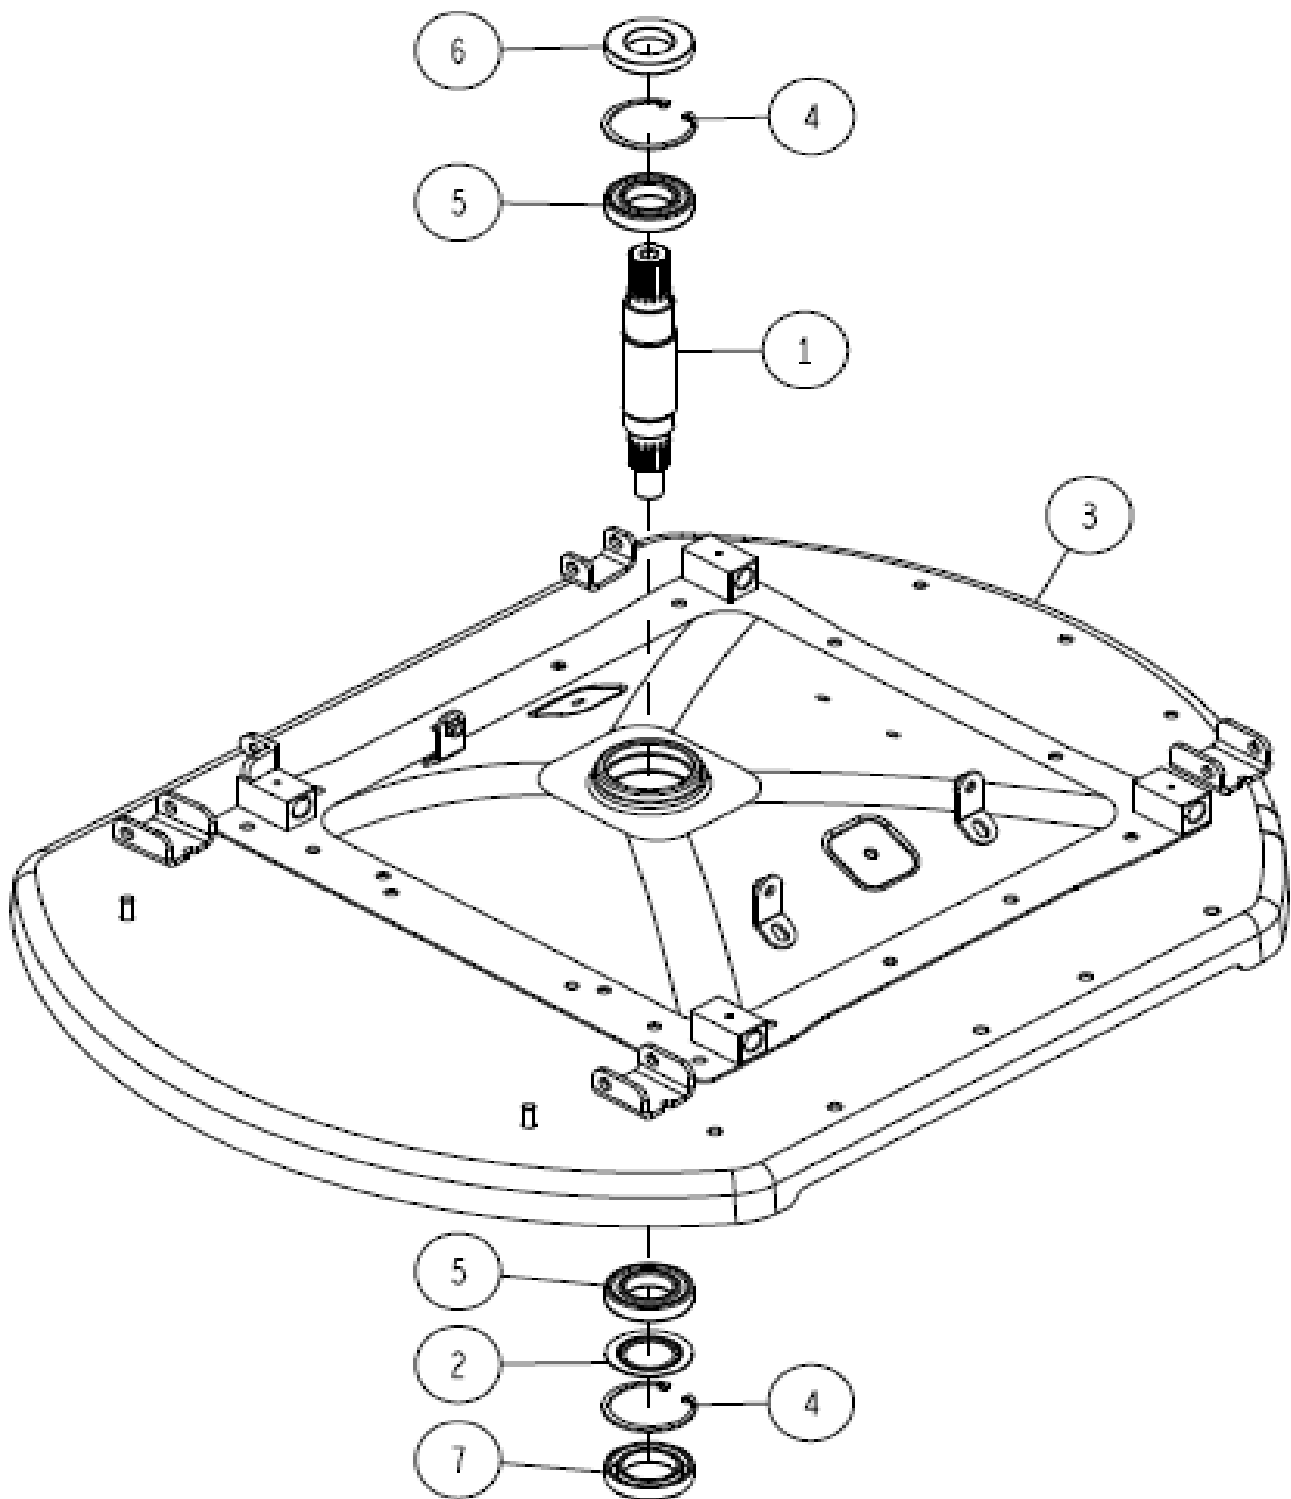

7	89-5121-406212	Oil Seal UE 40.62.12	1	
6	89-5121-356210	Oil Seal UE 35.62.10	1	
5	89-3115-060074	Bearing 6007 2RS	2	
4	89-2512-000620	Snap Ring (R62)	2	
3	0284-5010H	Safety Cover CMP Gunmetal Grey	1	
2	0262-50100	Dust Plate	1	
1	80-1493-641-00	Vertical Shaft	1	
Ref.	Parts No.	Parts Name	Qty	Remarks