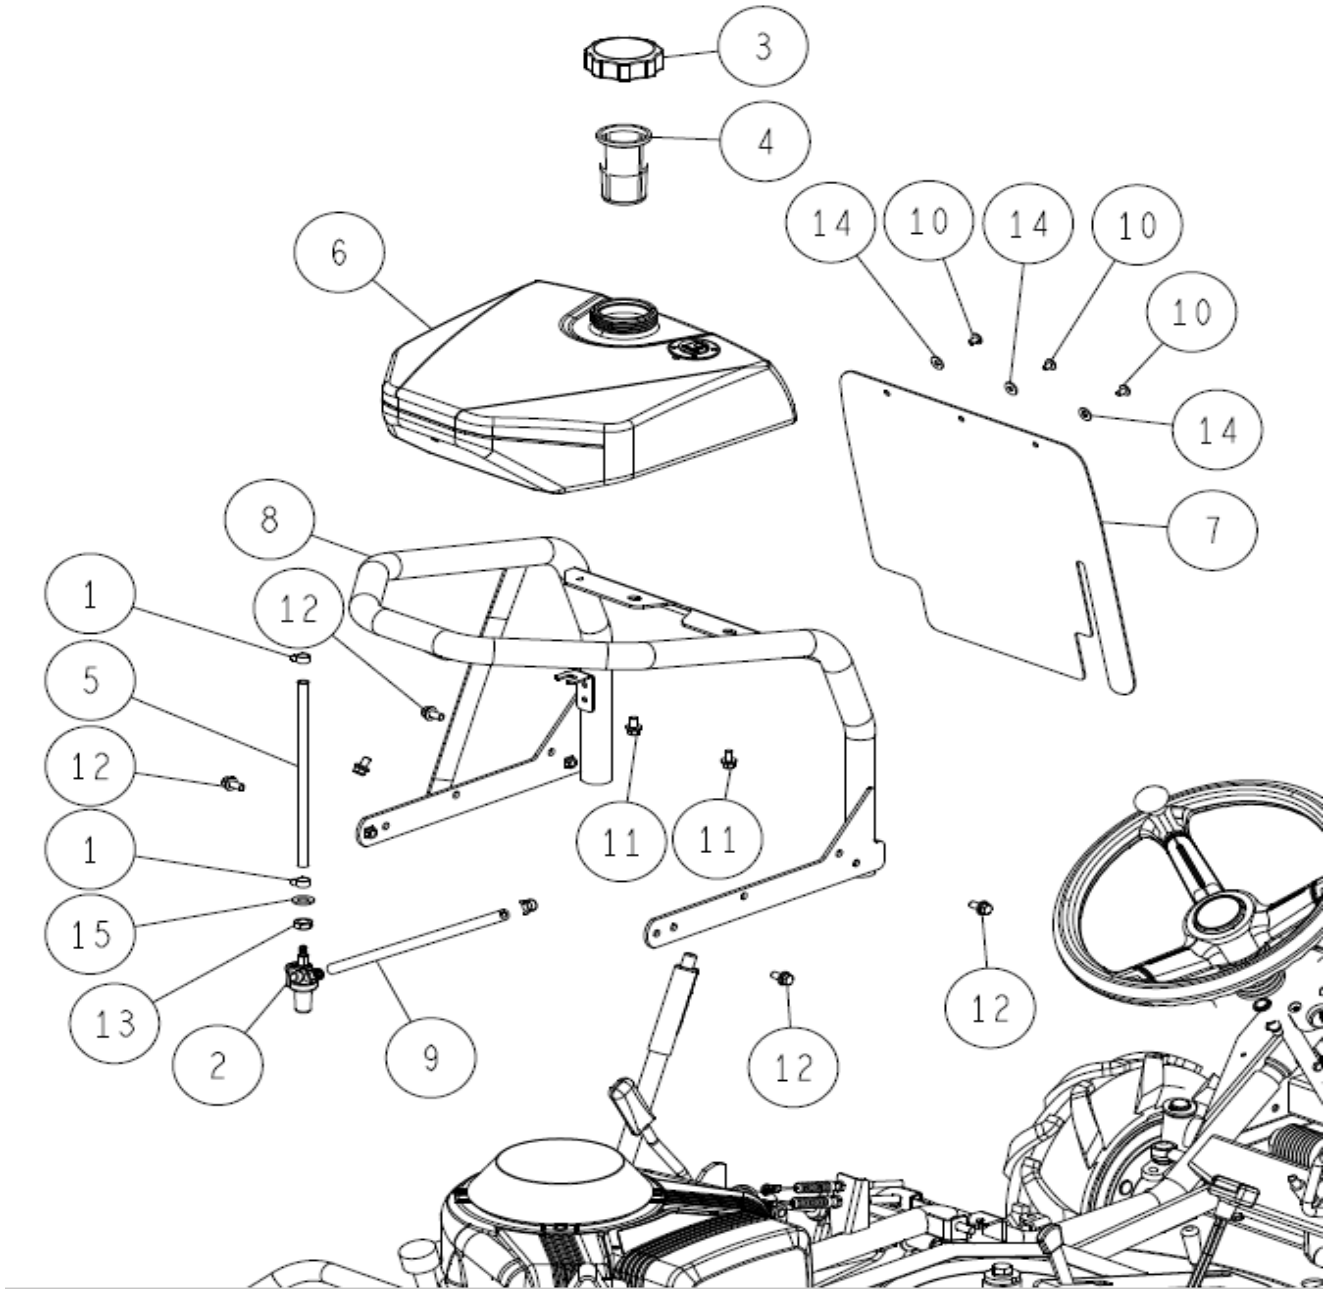

-	0284-70110	Fuel Tank Assy	1	3, 4, 6
15	89-1714-120002	Flat Washer 12	1	
14	89-1713-060002	Flat Washer 6 (Large)	3	
13	89-1514-120042	Hexagonal Nut (3 sorts) M12 (slender)	1	
12	89-1233-080202	Mini Hexagonal Bolt (PWSW) M8*20	4	
11	89-1233-080162	Mini Hexagonal Bolt (PWSW) M8*16	3	
10	89-1159-060108	Truss Mini Screw M6*10	3	
9	0284-87200	Fuel Hose (Engine)	1	
8	0284-86510	Fuel Tank Holder CMP (88ET)	1	
7	0284-72100	Wind Shield (RM88)	1	
6	0284-70610	Fuel Tank (with Fuel Gauge)	1	
5	0284-70400	Fuel Hose (Tank)	1	
4	0244-76900	Filter	1	
3	0244-76600	Tank Cap Assy	1	
2	0207-82800	Fuel Cock	1	
1	80-1483-988-00	Hose Clip 17	4	
Ref.	Parts No.	Parts Name	Qty	Remarks