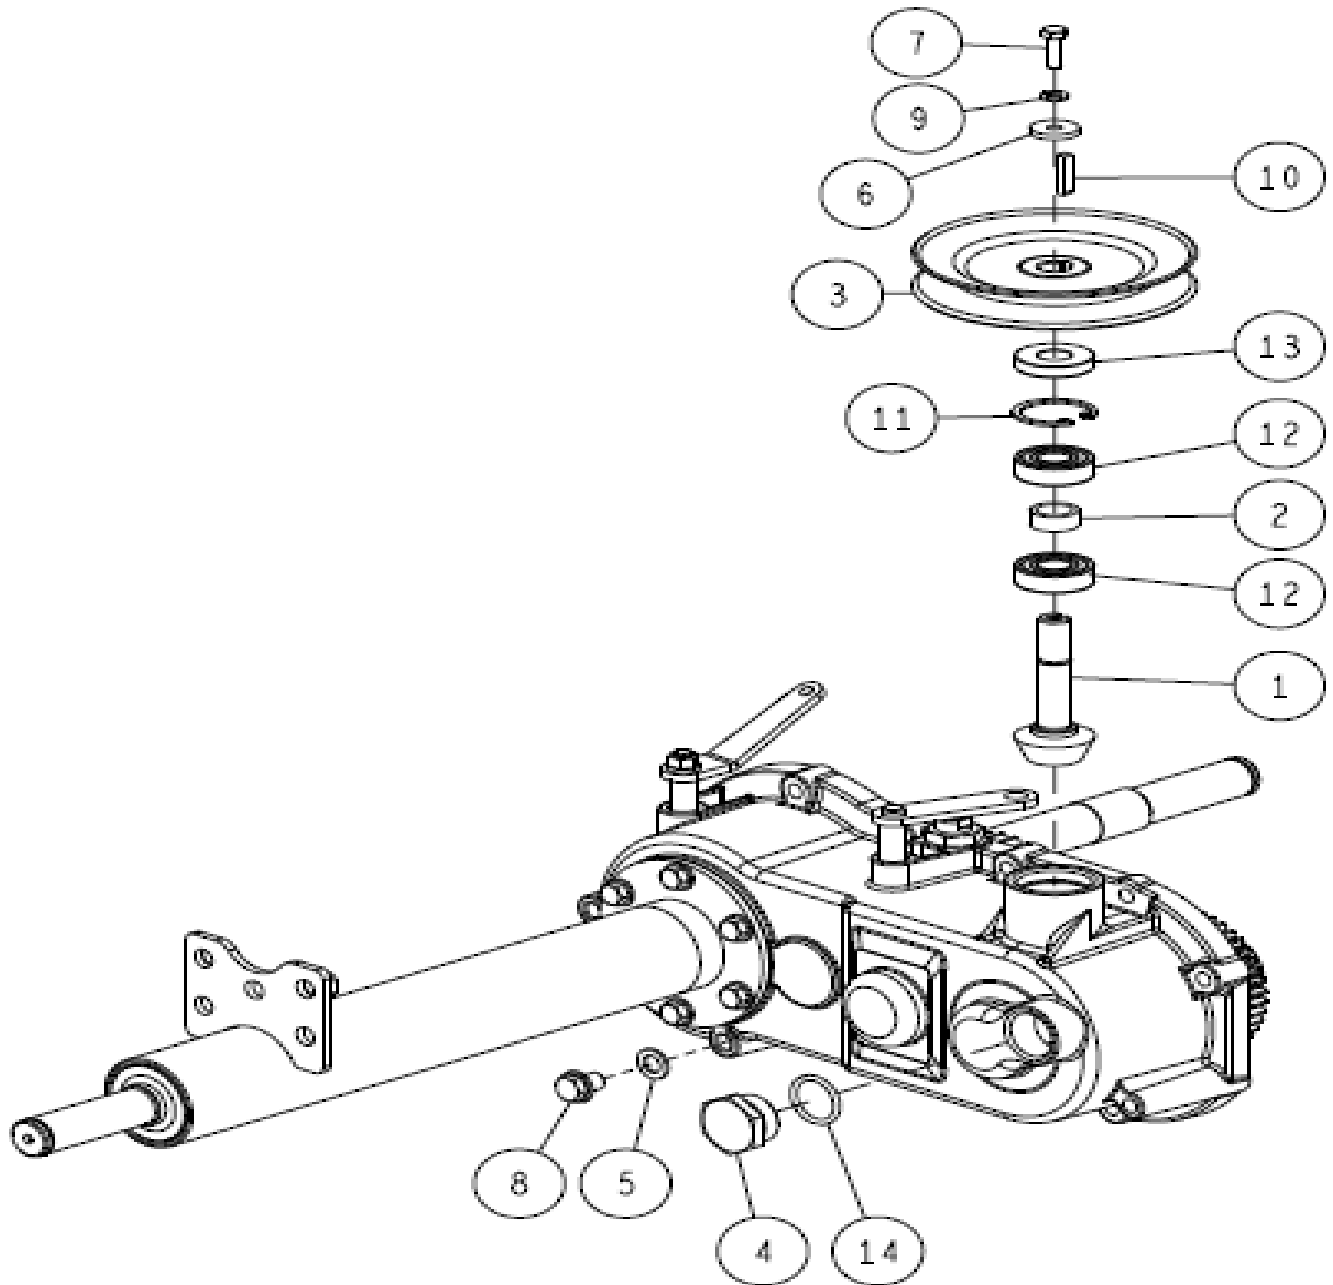

-	0289-01000	Oil Plug Assy (with O Ring)	1	4, 14
14	89-5221-024000	O Ring P24	1	
13	89-5121-153507	Oil Seal UE 15.35.7	1	
12	89-3115-062024	Bearing 6202 2RS	2	
11	89-2512-000350	Snap Ring (R35)	1	
10	89-2151-050250	Key 5*25 (half round)	1	
9	89-1750-060002	Spring Washer 6	1	
8	89-1252-100123	Flange Mini Hexagonal Bolt M10*12 (slender)	1	
7	89-1113-060202	Hexagonal Bolt (8T) M6*20	1	
6	83-1482-311-00	Washer 6.5*22*3.2	1	
5	83-1020-349-00	Copper Packing 10.5*18*1.6	1	
4	0289-01100	Oil Plug Assy (without O Ring)	1	
3	80-1482-521-1H	Mission Pulley Gunmetal Grey	1	
2	80-1482-119-00	A Axle Collar 9	1	
1	80-1481-118-00	A Axle 15T	1	
Ref.	Parts No.	Parts Name	Qty	Remarks