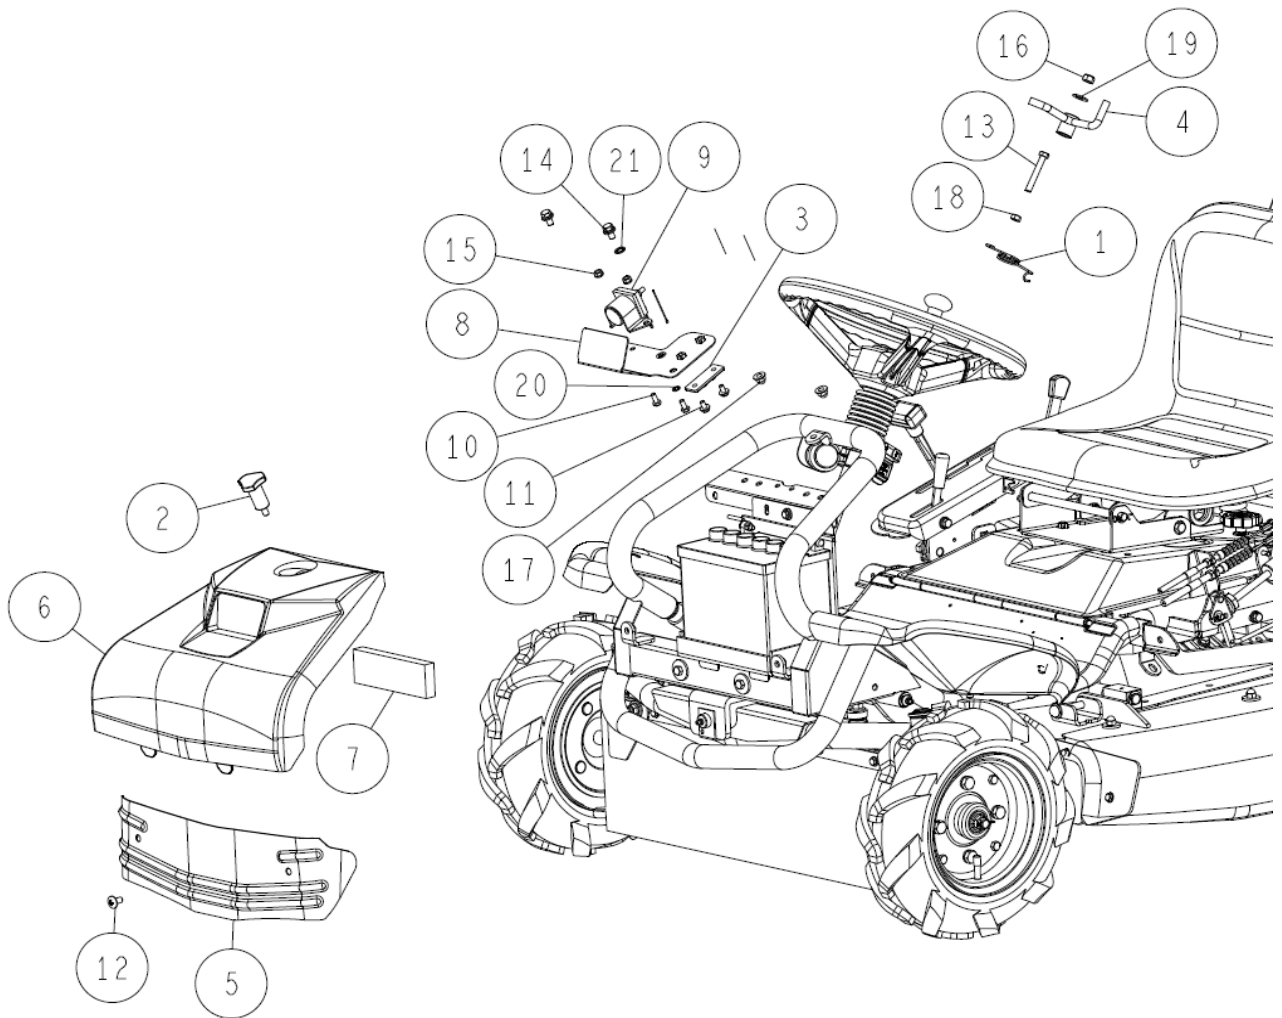

21	89-1812-080002	Toothed washer (inside) 8	1	
20	89-1812-060002	Toothed washer (inside) 6	1	
19	89-1714-100002	Flat Washer 10	1	
18	89-1611-080042	Mini Hexagonal Nut M8	1	
17	89-1581-080042	Flange Cap Nut M8	4	
16	89-1561-100002	Mini Hexagonal U Nut M10	2	
15	89-1541-060002	Hexagonal Nut (SW) M6	2	
14	89-1233-080162	Mini Hexagonal Bolt (PWSW) M8*16	4	
13	89-1211-080552	Mini Hexagonal Bolt M8*55	1	
12	89-1159-080168	Truss Mini Screw M8*16	4	
11	89-1137-060122	Hexagonal Bolt (PW) M6*12	4	
10	89-1111-060142	Hexagonal Bolt M6*14	2	
9	0322-73000	Magnet Switch Set	1	
8	0310-2060H	Front Cover Holder CMP Gunmetal Grey	1	
7	0284-72300	Battery Pad (88)	1	
6	0284-61300	Front Cover with BatteryPad (88)	1	Sold as set (with 0284-72300)
5	0284-2070G	Front Cover (Lower) Green	1	
4	0244-32200	Brake Stopper CMP	1	
3	0207-79200	Fuse Box Bracket	1	
2	0207-76500	Long Knob Bolt M8*20	1	
1	80-1484-356-00	Brake Stopper Return Spring	1	
Ref.	Parts No.	Parts Name	Qty	Remarks