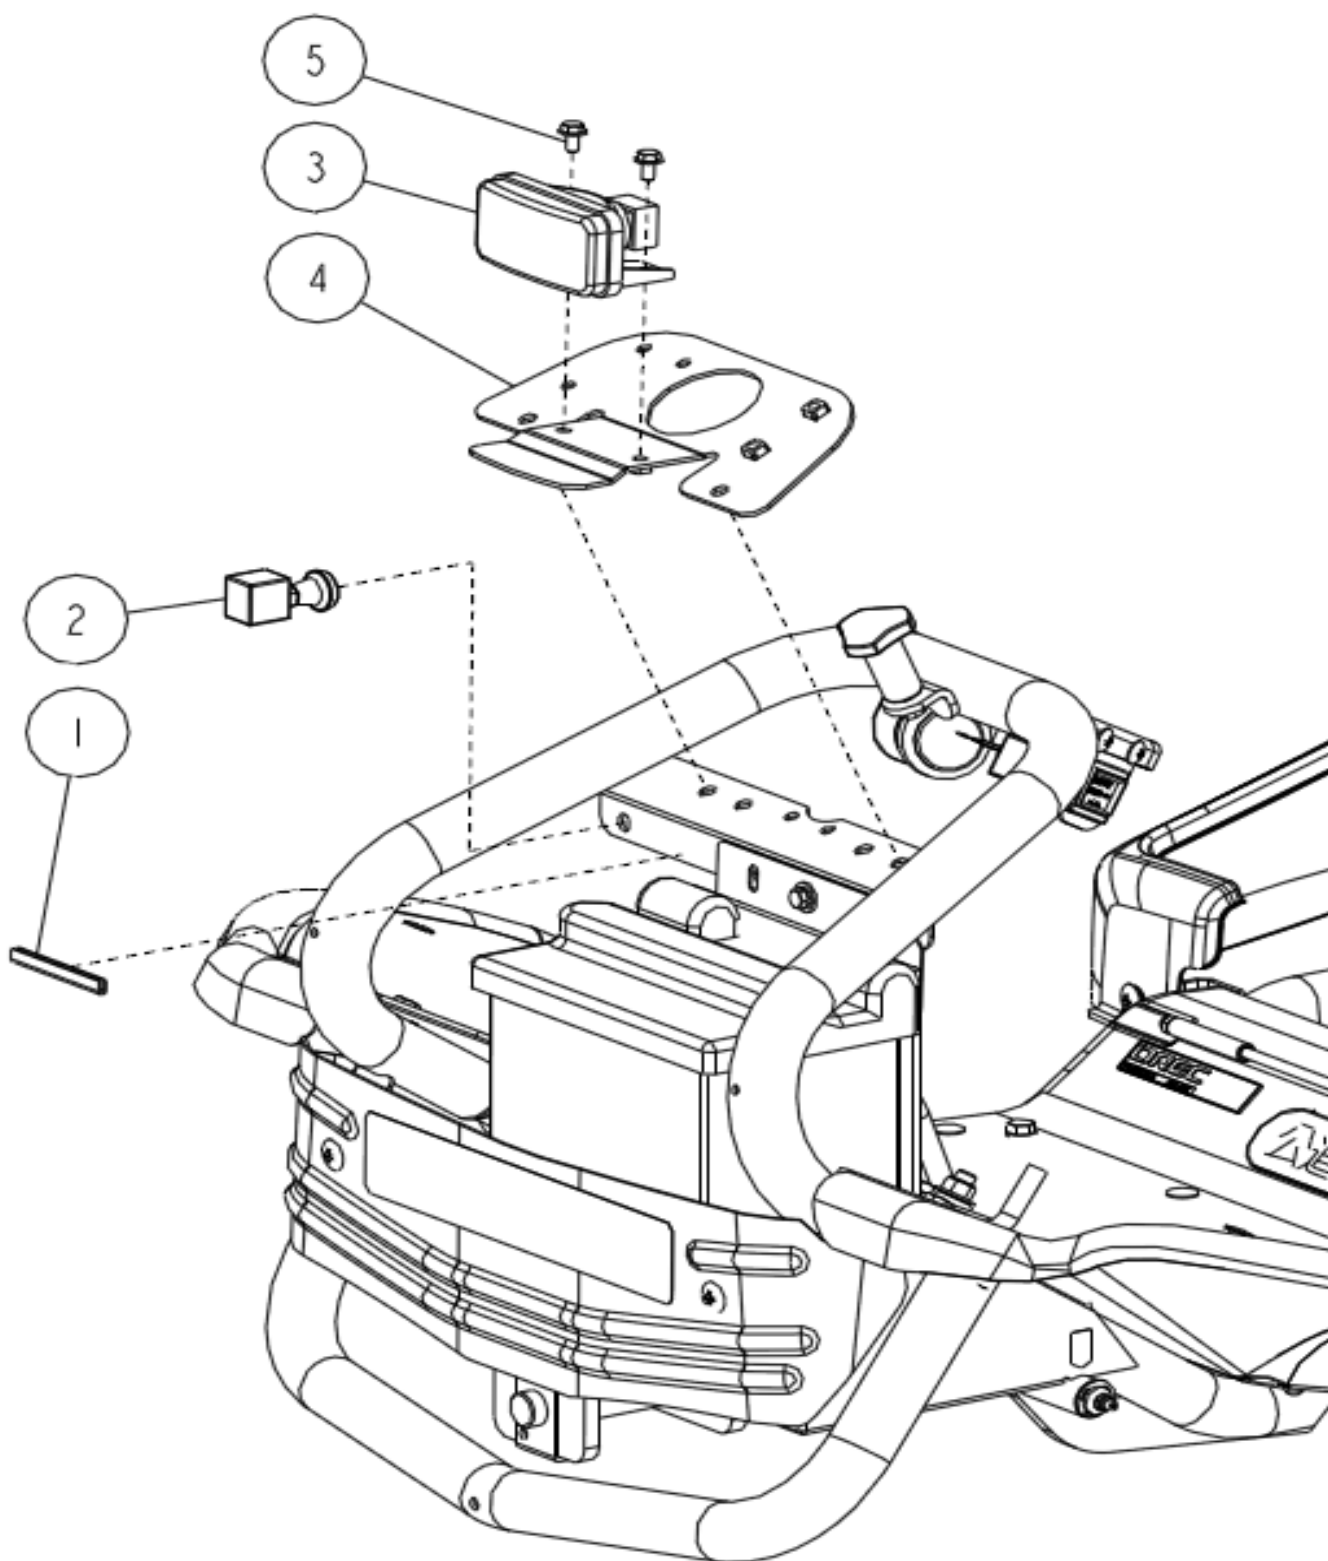

44/46 Optional Lamp 1/1

-	0310-91000	Light Option Set	1	1~5 & Wire Band 200L
-	83-1711-719-00	Wire Band 200L	2	Included in 0310-91000
5	89-1137-060122	Hexagonal Bolt (PW) M6*12	2	
4	0284-20601	Head Lamp Stay CMP White	1	
3	0244-72900	Head Lamp	1	
2	80-1484-337-00	Lighting Switch (B15930)	1	
1	80-1482-493-00	Ditch Gum L73	1	
Ref.	Parts No.	Parts Name	Qty	Remarks