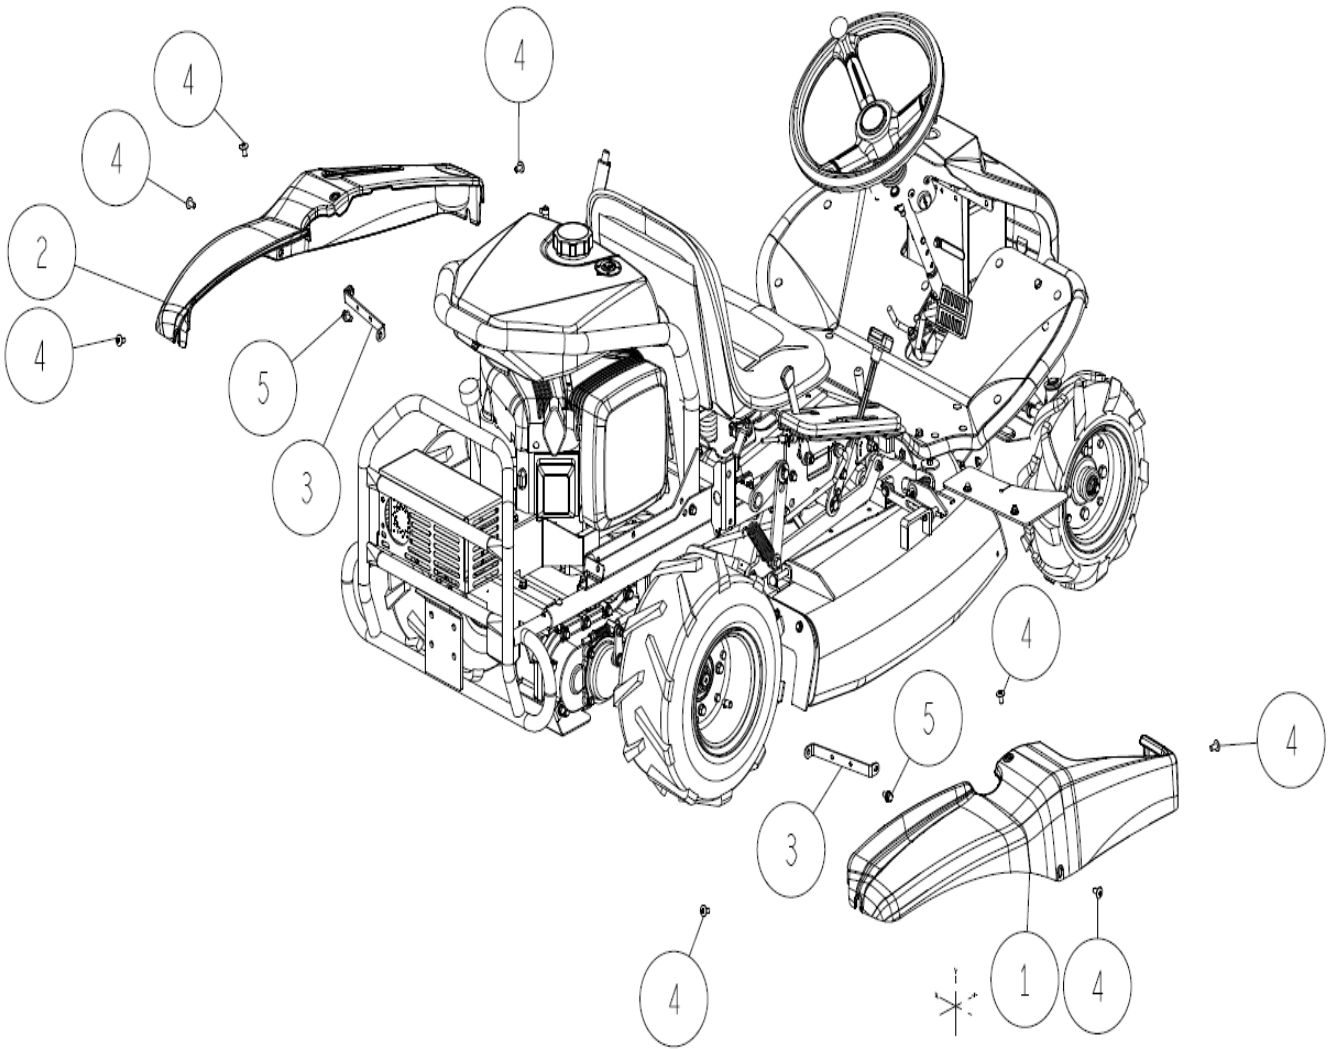

1/45 Frame 1/14

5	89-1233-080162	Mini Hexagonal Bolt (PWSW) M8*16	2	
4	89-1159-080168	Truss Mini Screw M8*16	8	
3	0284-2310H	Side Cover Stay CMP Gunmetal Grey	1	
2	0310-75400	Side Cover White Left(OR)	1	
1	0310-75300	Side Cover White Right(OR)	1	
Ref.	Parts No.	Parts Name	Qty	Remarks