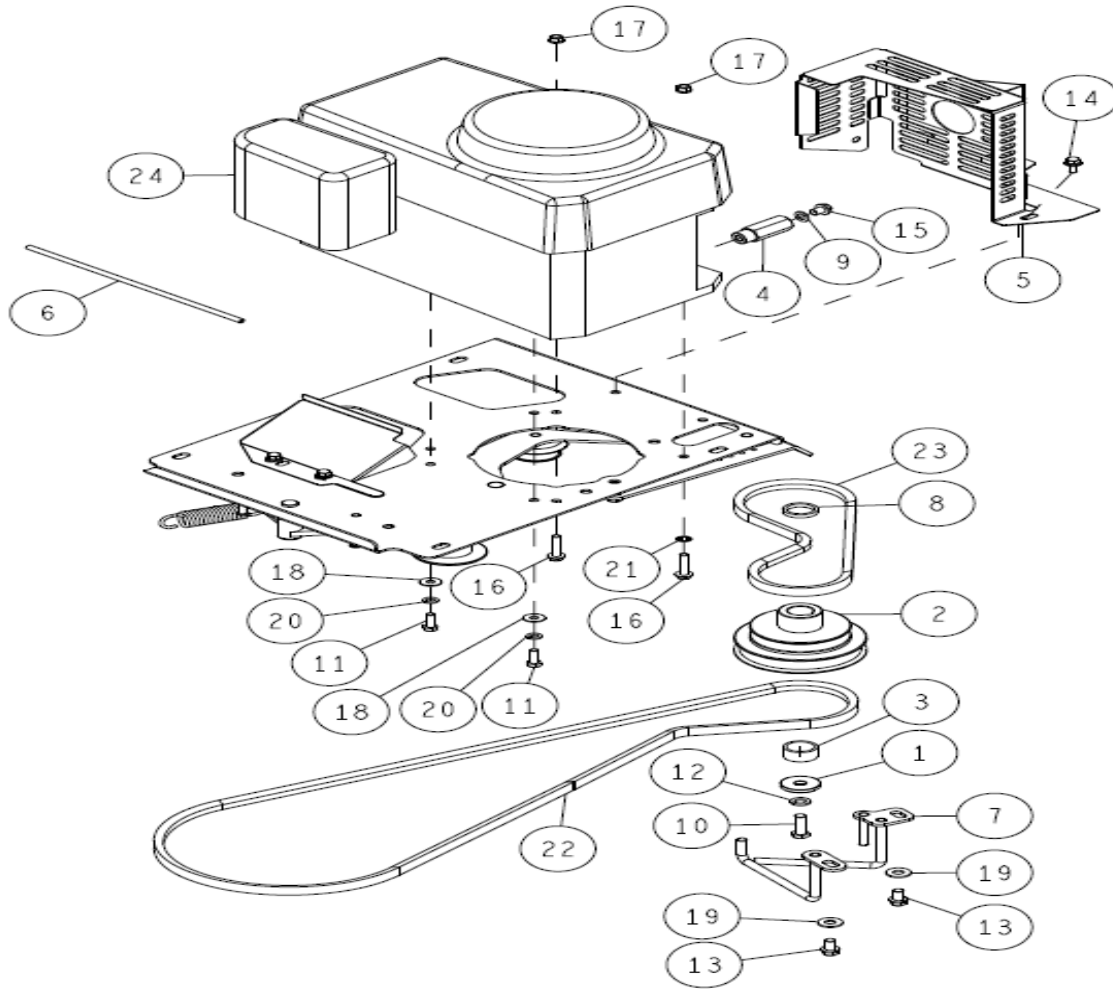

41/46 Engine 1/3

24	9004-0070	HONDA E/G GXV390T1-DAEJ	1	1	
23	89-6123-003002	V Belt SB-30 (W800)	1	1	
22	89-6123-007502	V Belt SB-75 (W800)	1	1	
21	89-1812-080002	Toothed washer (inside) 8	1	1	
20	89-1750-080002	Spring Washer 8	1	1	
19	89-1713-100002	Flat Washer 10 (Large)	2	2	
18	89-1713-080002	Flat Washer 8 (Large)	2	2	
17	89-1543-080002	Mini Hexagonal Nut (SW) M8	2	2	
16	89-1253-080402	Flange Mini Hexagonal Bolt (8T) M8*40	2	2	
15	89-1252-100123	Flange Mini Hexagonal Bolt M10*12 (slender)	1	1	
14	89-1233-080202	Mini Hexagonal Bolt (PWSW) M8*20	1	1	
13	89-1232-100202	Mini Hexagonal Bolt (SW) M10*20	1	1	
12	83-1493-300-00	Spring Washer 7/16	1	1	
11	83-1482-116-00	Hexagonal Bolt UNF5/16-24*25	1	1	
10	83-1437-115-00	Hexagonal Bolt (8T) UNF7/16*35	1	1	
9	83-1020-349-00	Copper Packing 10.5*18*1.6	1	1	
8	0316-41200	Engine Collar ϕ 34*6L (RM83G)	1	1	
7	0316-4020H	Engine Belt Holder CMP Gunmetal Grey	1	1	
6	0310-80200	Fuel Drain Hose 300L	1	1	
5	0310-60300	Muffler Cover (RM830)	1	1	
4	0220-40100	Extension Drain (RM830/83G)	1	1	
3	80-1565-514-00	Engine Collar 16L	1	1	
2	80-1488-514-00	Engine Pulley	1	1	
1	80-1487-516-00	Washer 11*40*6	1	1	
Ref.	Parts No.	Parts Name	RM831G	RM83G	Remarks
			Qty