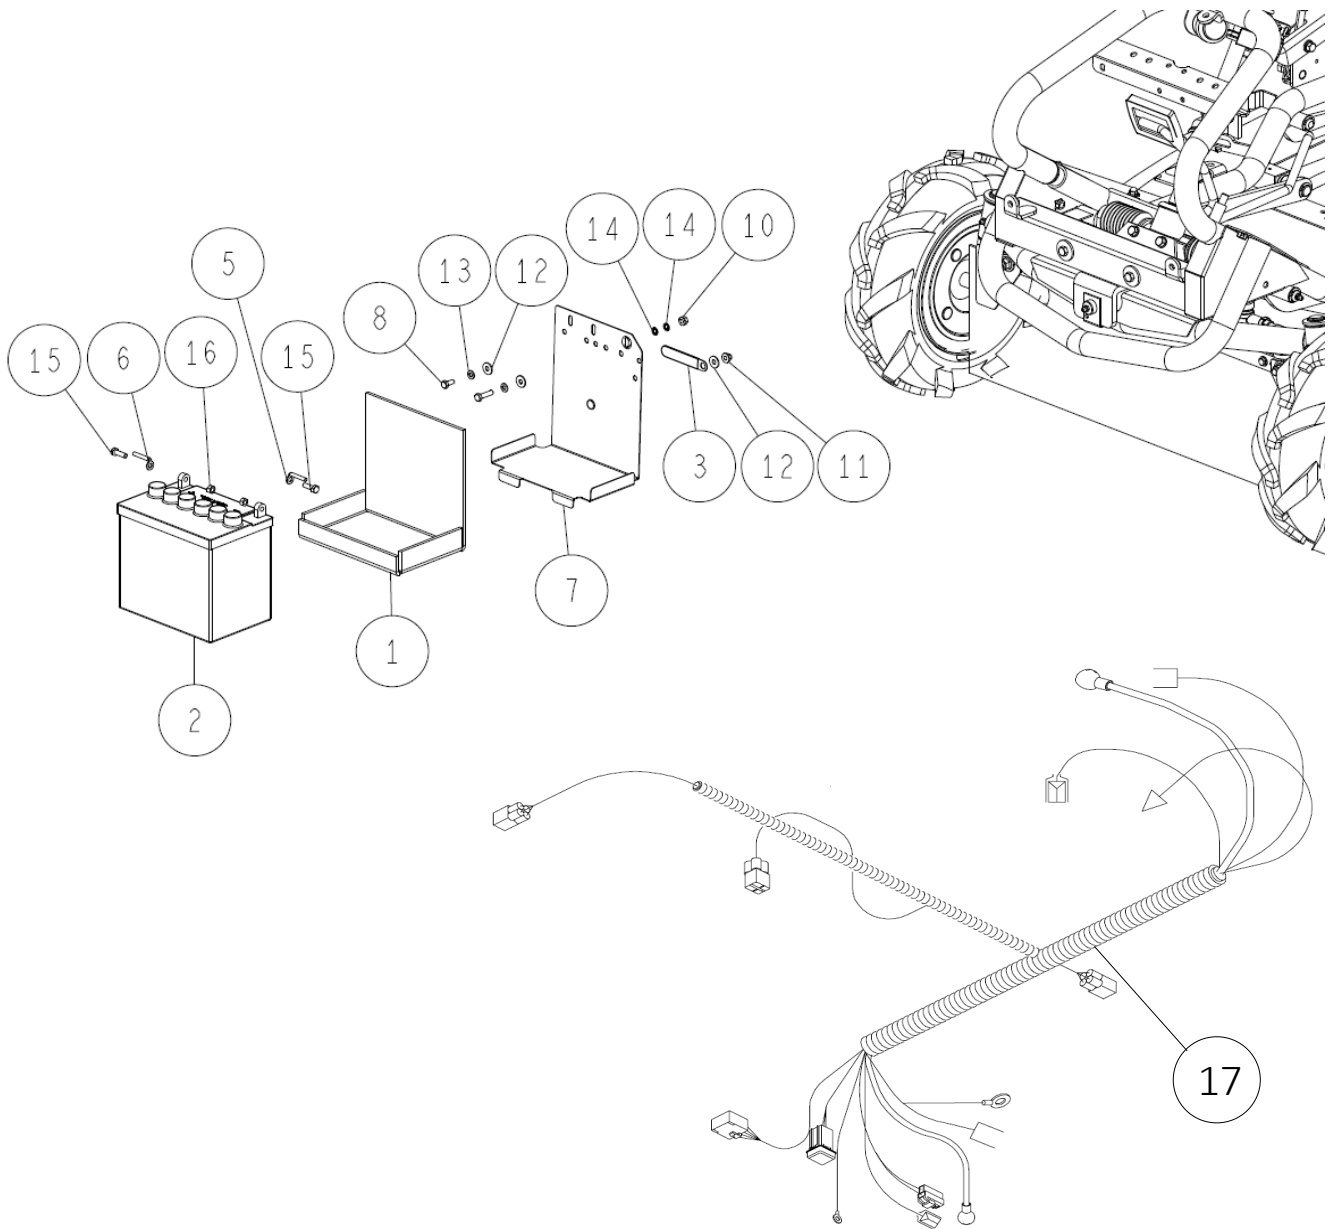

17	0316-71100	Wire Harness Assy (83G/H)	1	
16	-	Hexagonal Nut M6	2	Included with Battery
15	-	Hexagonal Bolt M6*20	2	Included with Battery
14	89-1812-060002	Toothed washer (inside) 6	2	
13	89-1750-060002	Spring Washer 6	2	
12	89-1713-060002	Flat Washer 6 (Large)	3	
11	89-1581-060042	Flange Cap Nut M6	1	
10	89-1541-060002	Hexagonal Nut (SW) M6	1	
9	89-1111-060252	Hexagonal Bolt M6*25	1	
8	89-1111-060142	Hexagonal Bolt M6*14	1	
7	0284-2210H	Battery Carrier CMP Gunmetal Grey	1	
6	0207-77200	Battery Minus Cord 230	1	
5	0207-77100	Battery Plus Cord 230	1	
4	0207-63200	Battery Cover	1	
3	80-1792-988-00	Harness Clip 8	1	
2	80-1792-976-00	Battery (32A-19L)	1	
1	80-1482-971-00	Cushion Rubber (Battery)	1	
Ref.	Parts No.	Parts Name	Qty	Remarks