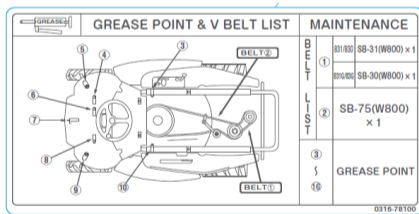

0316-78100

0-1488-9120-00

0310-74700