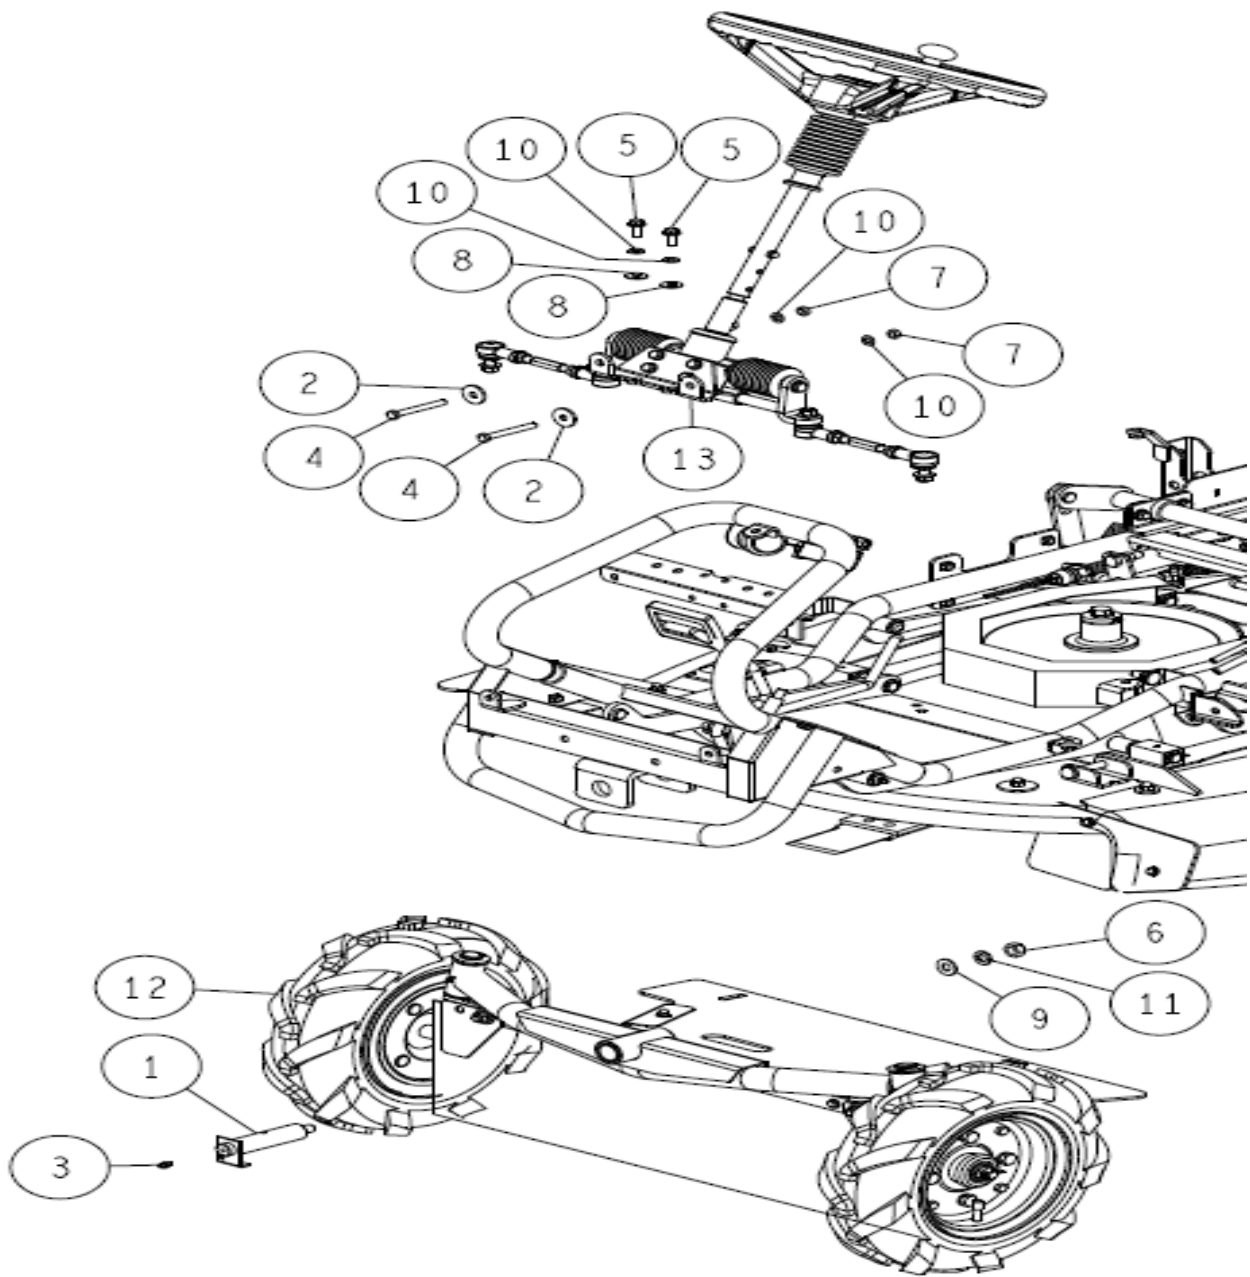

13	-	Handle	-	Page 23-24
12	-	Front	-	Page 25-27
11	89-1750-120002	Spring Washer 12	1	
10	89-1750-080002	Spring Washer 8	4	
9	89-1713-120002	Flat Washer 12 (Large)	1	
8	89-1713-080002	Flat Washer 8 (Large)	2	
7	89-1611-080042	Mini Hexagonal Nut M8	2	
6	89-1551-120002	Hexagonal U Nut M12	1	
5	89-1253-080202	Flange Mini Hexagonal Bolt (8T) M8*20	2	
4	89-1211-080702	Mini Hexagonal Bolt M8*70	2	
3	83-1415-975-00	Grease Nipple M6	1	
2	83-1415-312-00	Washer 8*30*3.2	2	
1	0207-30700	Center Pin	1	
Ref.	Parts No.	Parts Name	Qty	Remarks