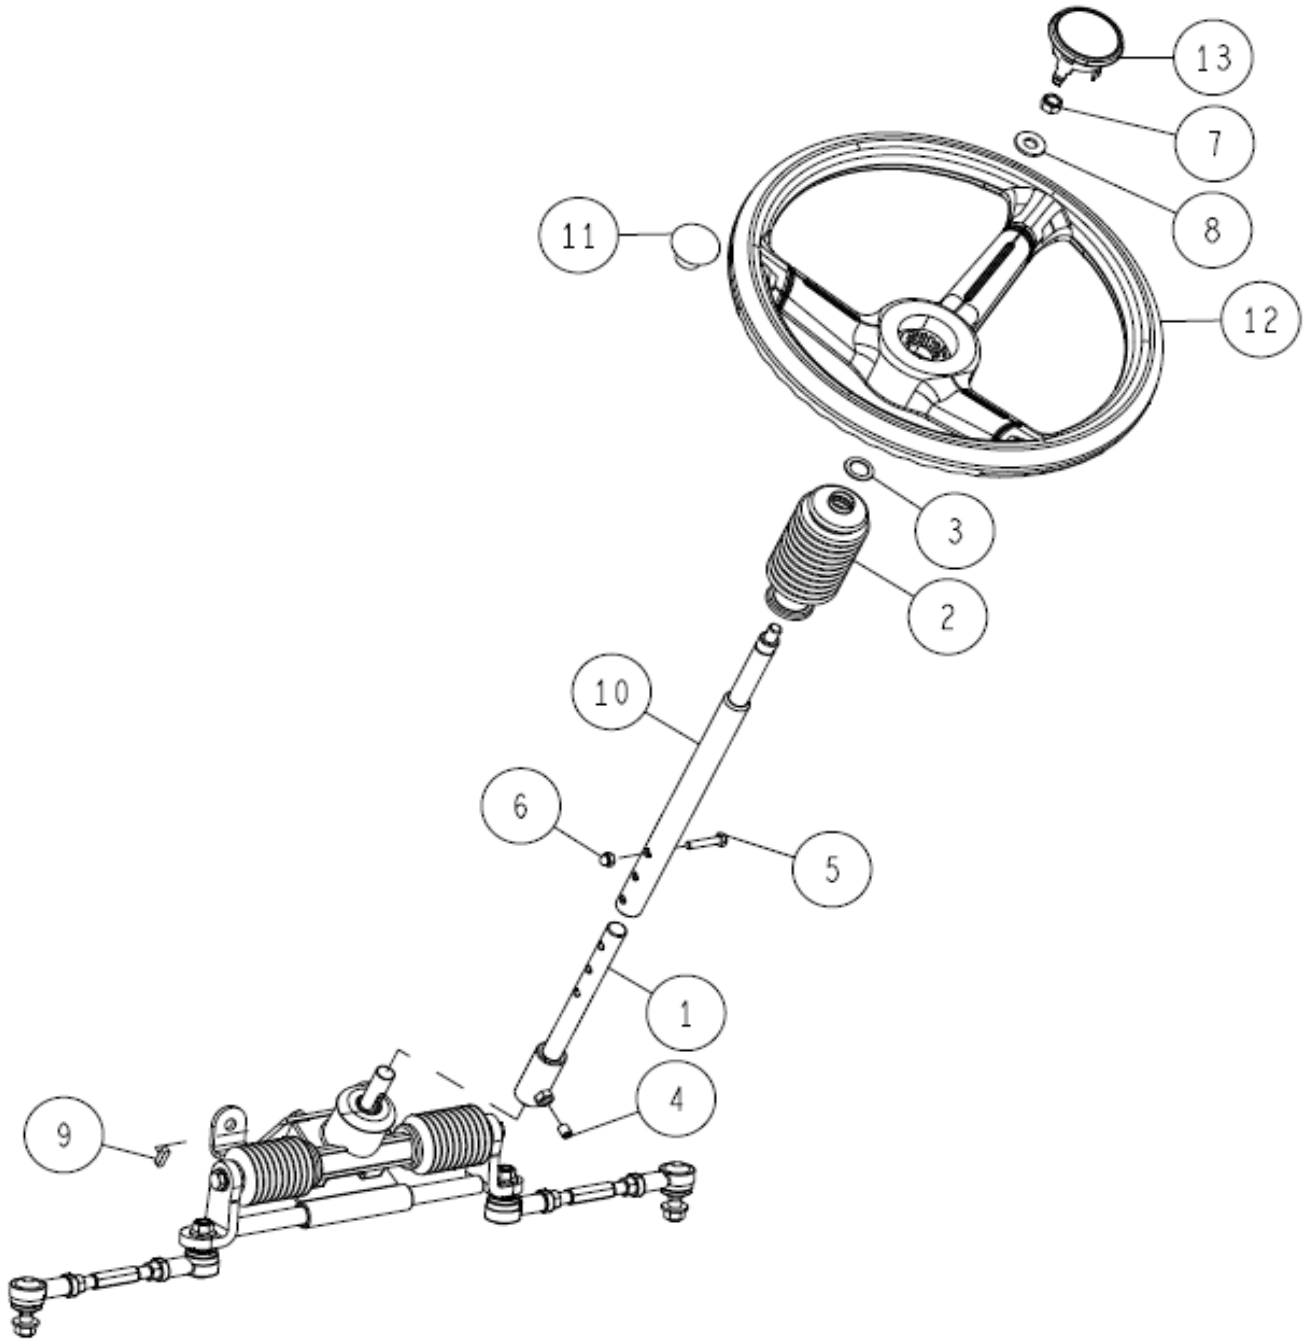

23/45 Handle 1/2

-	0262-70100	Steering Wheel Assy	1	11, 12, 13
13	0262-70500	Steering Cap	1	
12	0262-70400	Steering Wheel	1	
11	0262-70300	Sub Handle Assy	1	
10	0262-10200	Steering Upper Shaft	1	
9	89-2150-050200	Key 5*20 (round)	1	
8	89-1713-100002	Flat Washer 10 (Large)	1	
7	89-1561-100002	Mini Hexagonal U Nut M10	1	
6	89-1553-060002	Bag Hexagonal U Nut M6	1	
5	89-1113-060302	Hexagonal Bolt (8T) M6*30	1	
4	83-1493-149-00	Hexagonal Screw M8*10	1	
3	83-1020-363-00	Thrust Washer 16*24*1.0	1	
2	80-1484-325-00	Steering Shaft Cover	1	
1	80-1481-324-20	Steering Lower Shaft	1	
Ref.	Parts No.	Parts Name	Qty	Remarks