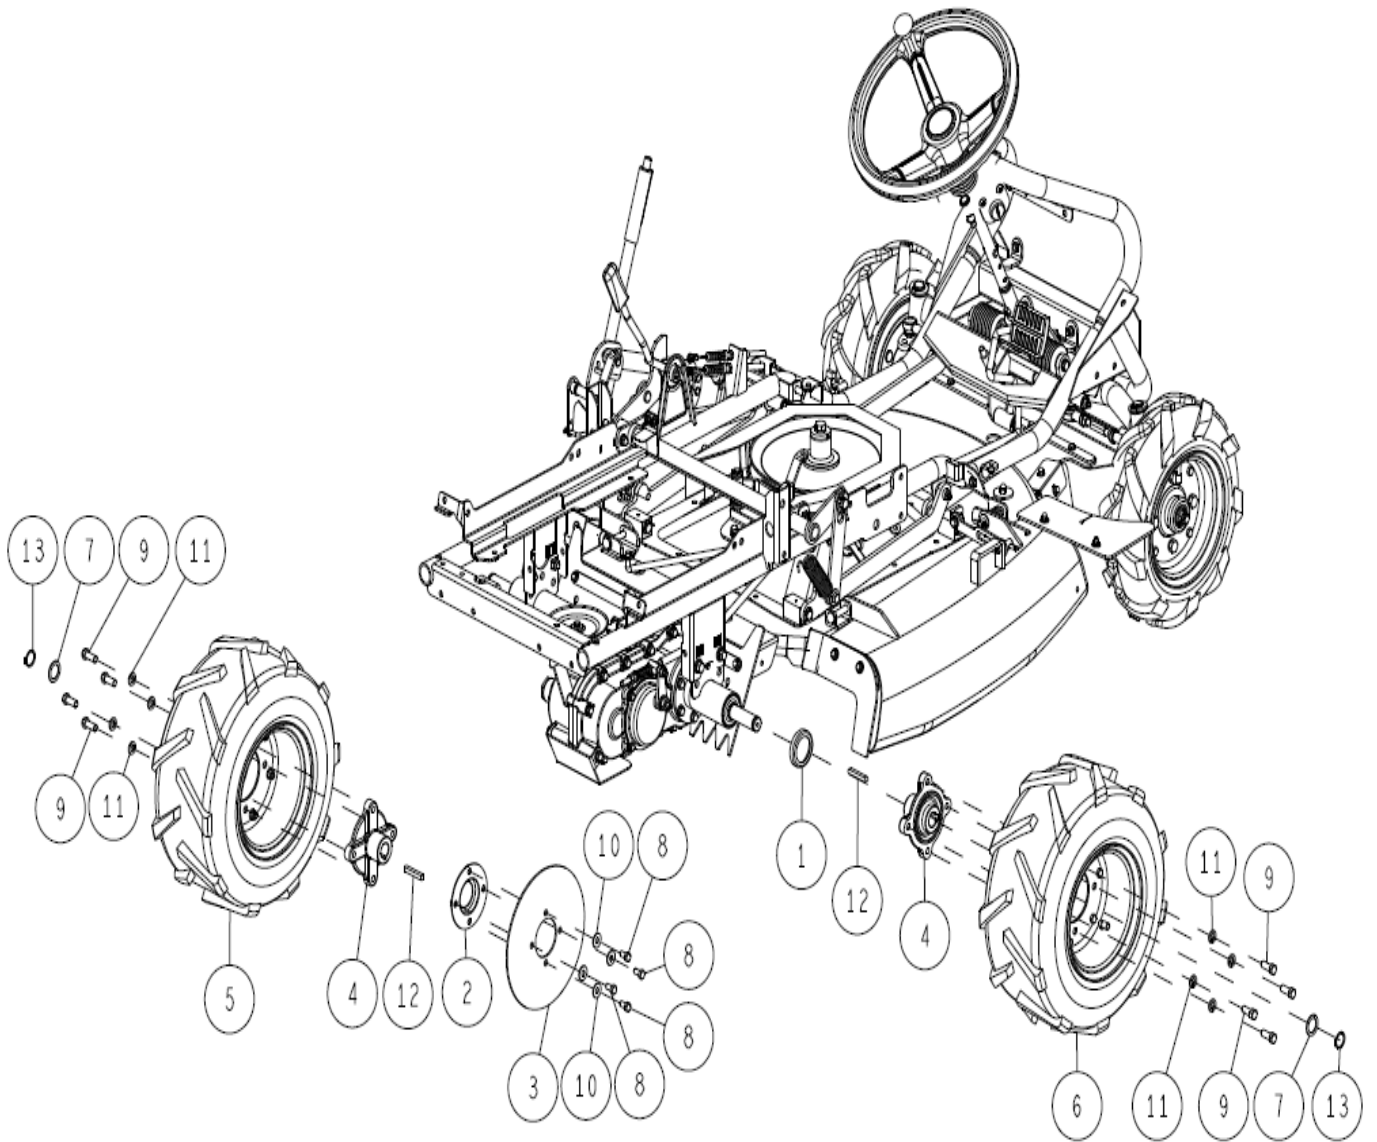

13	89-2511-00020	Snap Ring (S22)	2	
12	89-2150-070500	Key 7*50 (round)	2	
11	89-1750-100002	Spring Washer 10	8	
10	89-1713-080002	Flat Washer 8 (Large)	4	
9	89-1213-100252	Mini Hexagonal Bolt (8T) M10*25	8	
8	89-1211-080162	Mini Hexagonal Bolt M8*16	4	
7	83-1310-374-00	Thrust Washer 22*32*1.0(80-1310-126-00)	2	
6	80-1751-412-00	Tire (R) Assy (16*7.00-8)	1	Page 28
5	80-1751-411-00	Tire (L) Assy (16*7.00-8)	1	Page 28
4	80-1485-414-00	Rear Wheel Boss	2	
3	80-1482-426-00	Rear Wheel Rubber Cover	1	
2	80-1482-424-0H	Axle Dust Cover Gunmetal	1	
1	80-1415-441-00	Dust Cover	1	
Ref.	Parts No.	Parts Name	Qty	Remarks