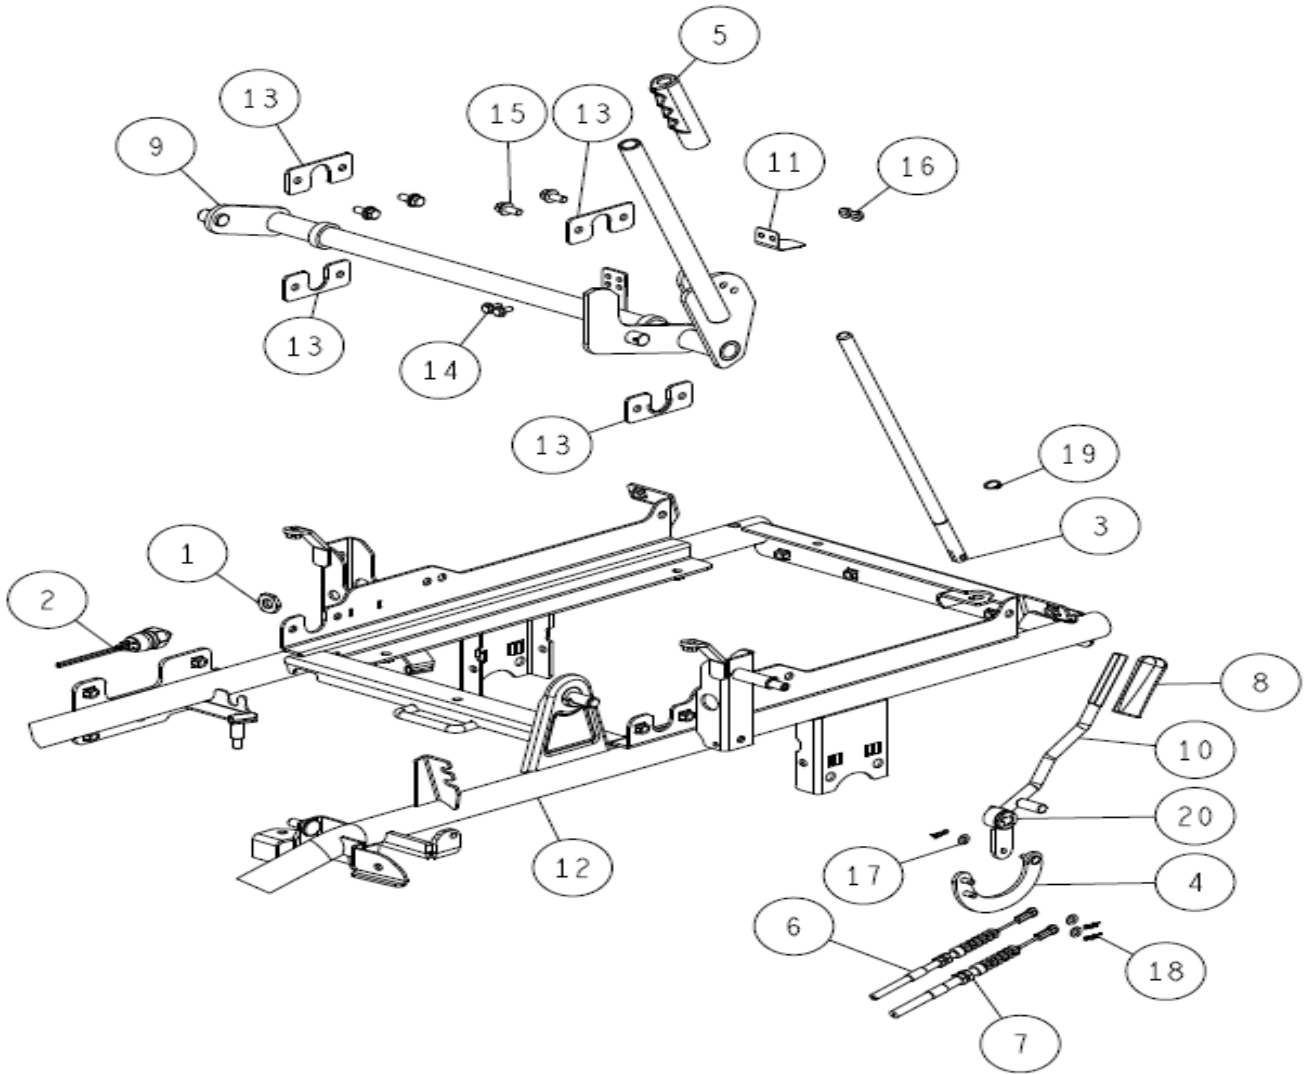

14/45 **Frame 14/14**

-	0244-11200	Push Rod	1	3, 19
20	89-2521-000120	E Type Ring 12	1	
19	89-2511-000130	Snap Ring (S13)	1	
18	89-2132-060002	Snap Pin 6 (with stopper)	3	
17	89-1711-060002	Flat Washer 6	3	
16	89-1531-060042	Flange Nut M6	2	
15	89-1233-080202	Mini Hexagonal Bolt (PWSW) M8*20	4	
14	89-1137-060152	Hexagonal Bolt (PW) M6*15	2	
13	0342-10100	Connectiong Shaft Stay	4	
12	0316-2010H	Frame CMP Gunmetal Grey	1	
11	0310-72200	Safety Switch Push Plate (RM830/83G)	1	
10	0310-1050H	Knife Clutch Lever CMP Gunmetal Grey	1	
9	0310-1042H	Connecting Shaft CMP Gunmetal Grey	1	
8	0289-71300	Arm Grip (Red)	1	
7	0284-71300	Cutting Clutch Wire	1	
6	0284-71100	Knife Brake Wire	1	
5	0244-70200	Adjusting Shaft Grip	1	
4	0244-13700	Wire Joint CMP	1	
3	0244-10600	Push Rod	1	
2	0207-74400	Safety Switch K17850	1	
1	0207-72800	Switch Lock Nut	1	
Ref.	Parts No.	Parts Name	Qty	Remarks