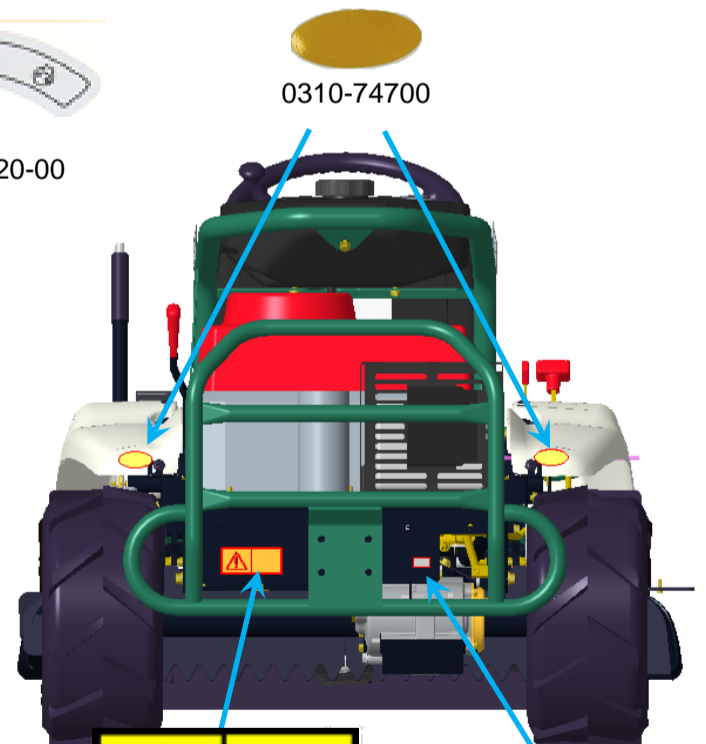

0-1488-9280-10

0217-70800