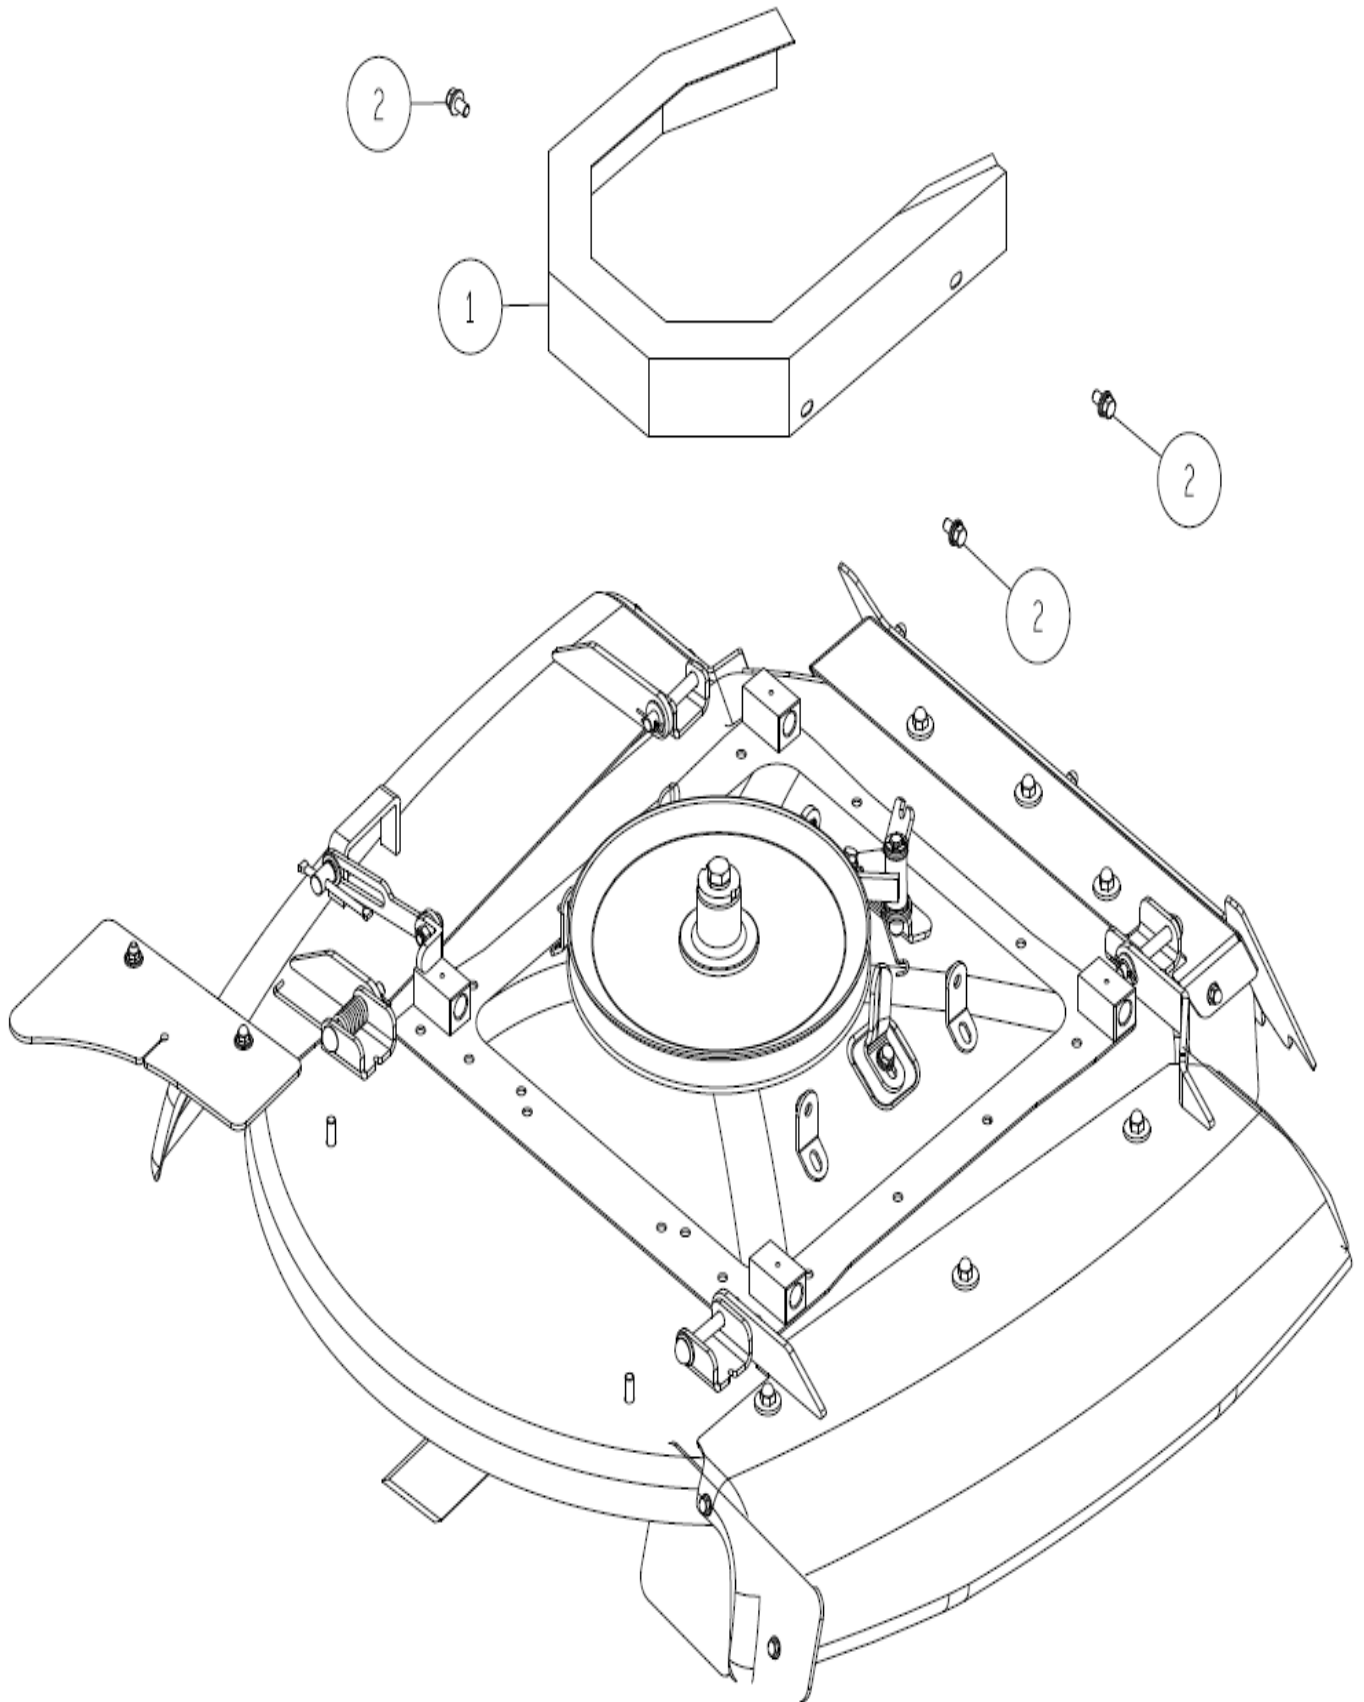

31/45 Cover 1/7

2	89-1233-080162	Mini Hexagonal Bolt (PWSW) M8*16	1	
1	80-1484-501-3H	Knife Belt Cover CMP Gunmetal Grey	1	
Ref.	Parts No.	Parts Name	Qty	Remarks