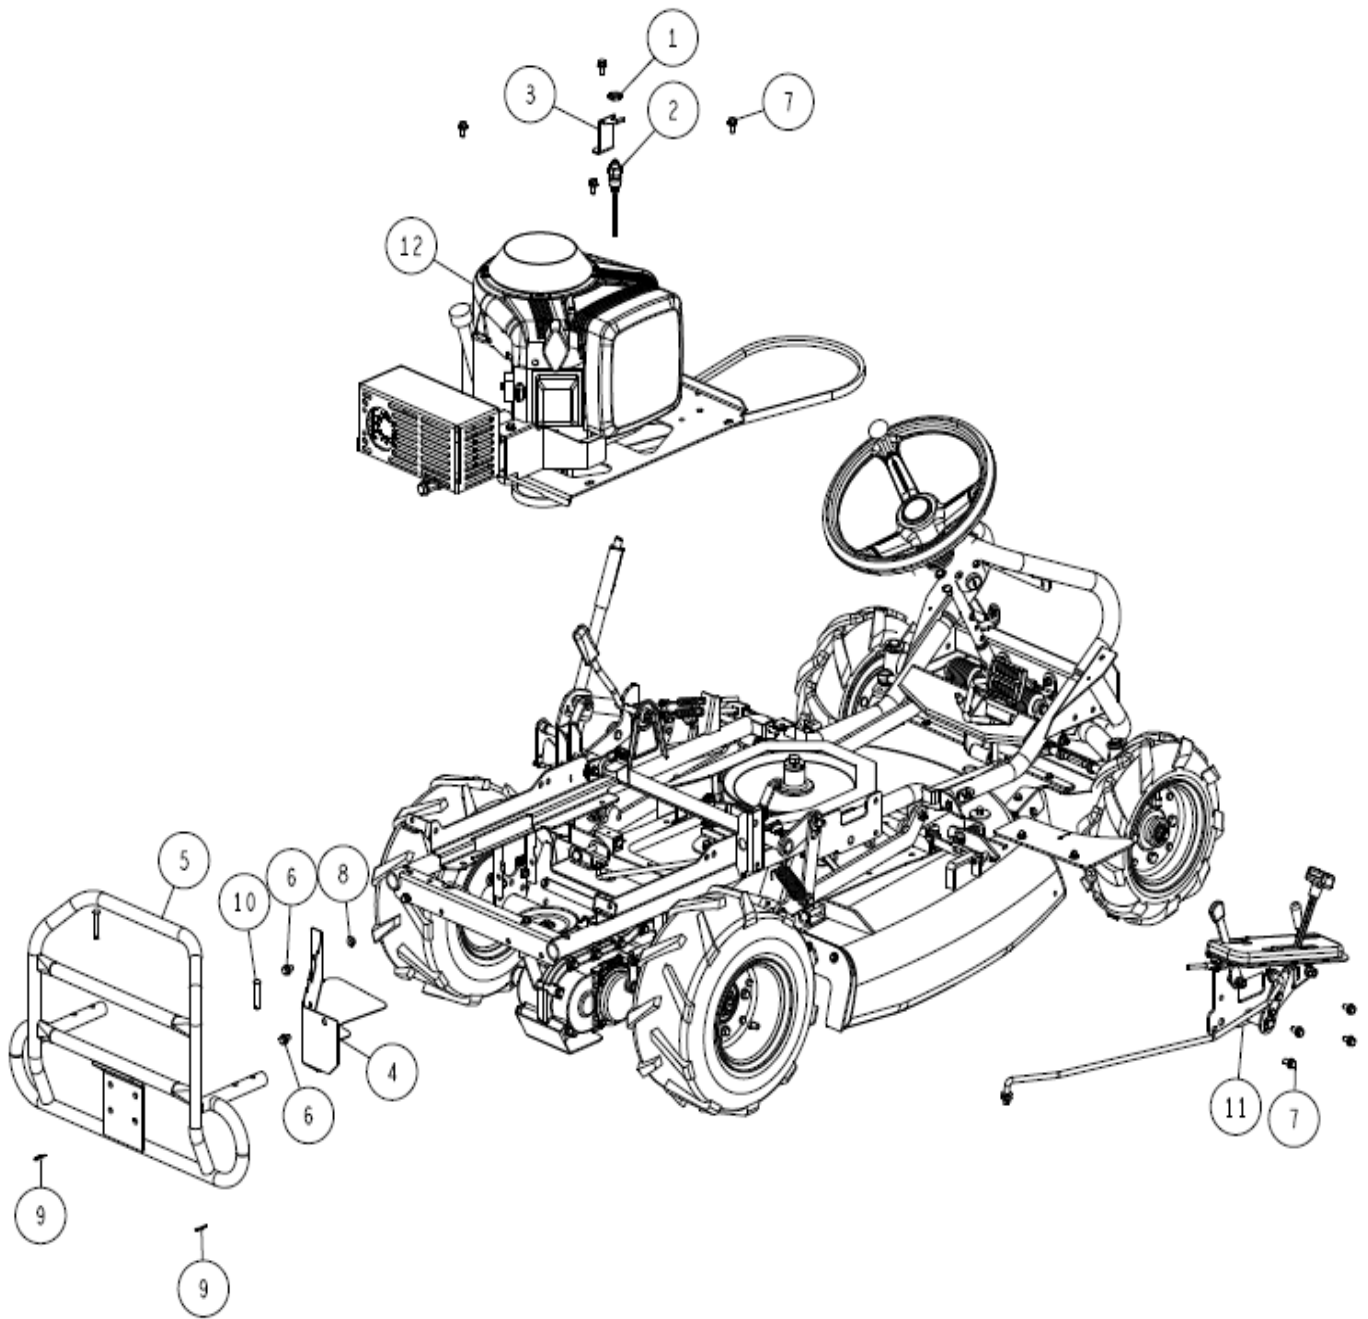

12	-	Engine	-	Page 41-43
11	-	Control	-	Page 29-30
10	89-2191-080502	Round Head Pin 8*50	2	
9	89-2131-080002	Snap Pin 8	2	
8	89-1631-080042	Flange Mini Hexagonal Nut M8	1	
7	89-1233-080202	Mini Hexagonal Bolt (PWSW) M8*20	10	
6	89-1233-080162	Mini Hexagonal Bolt (PWSW) M8*16	2	
5	0316-2030G	Sub Frame CMP Green	1	
4	0310-60200	Rear Belt Cover (RM830)	1	
3	0284-2050H	Safety SW Stay Gunmetal Grey	1	
2	0207-74400	Safety Switch K17850	1	
1	0207-72800	Switch Lock Nut	1	
Ref.	Parts No.	Parts Name	Qty	Remarks