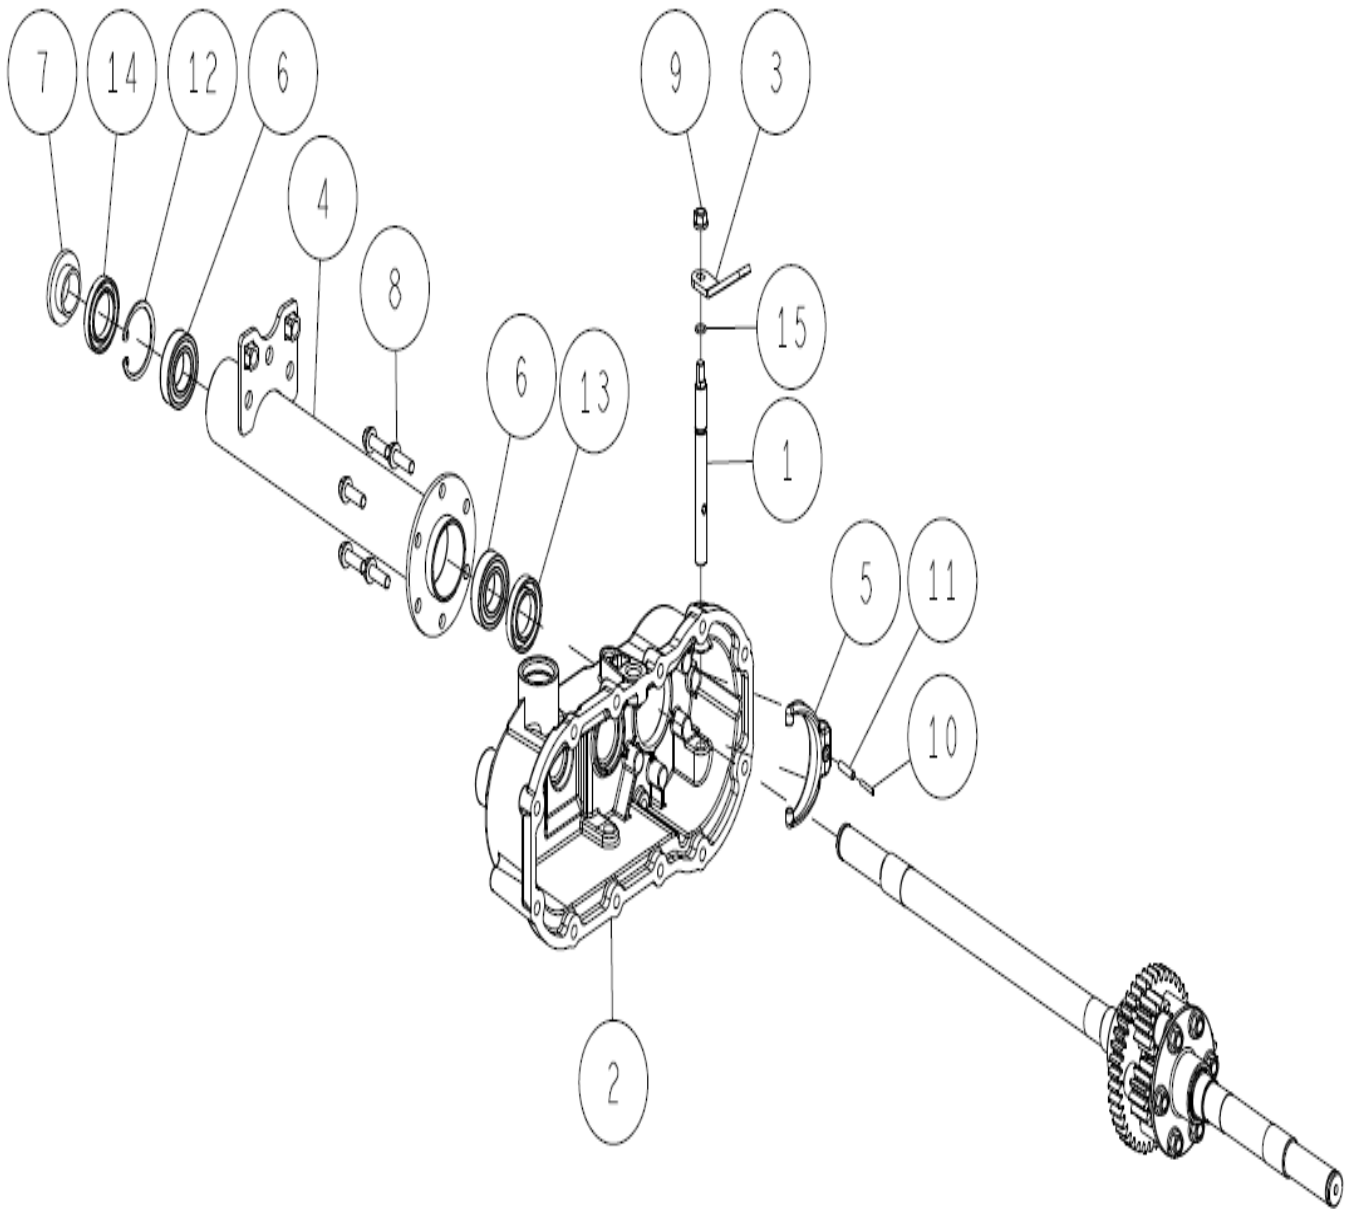

21/45 Transmission 7/8

15	89-5221-009000	O Ring P9	1	
14	89-5121-304707	Oil Seal UE 30.47.7	1	
13	89-5121-284708	Oil Seal UE 28.47.8	1	
12	89-2512-000470	Snap Ring (R47)	1	
11	89-2111-050022	Spring Pin 5*22	1	
10	89-2111-030020	Spring Pin 3*20	1	
9	89-1543-080002	Mini Hexagonal Nut (SW) M8	1	
8	83-1482-143-00	Tapping Bolt M8*25	6	
7, 14	0244-08000	Oil Seal 25.47.15(with DP)	1	Sold as set
6	0342-77800	Bearing 6005 2NSE-NB	2	
5	80-1488-113-00	Differential Lock Fork	1	
4	80-1488-156-0H	Axle Case (L) CMP Gunmetal Grey	1	
3	80-1484-A13-00	Differential Lock Arm	1	
2	80-1482-101-00	Transmission Case (Left)	1	
1	80-1481-116-00	Differential Lock Fork Axle	1	
Ref.	Parts No.	Parts Name	Qty	Remarks