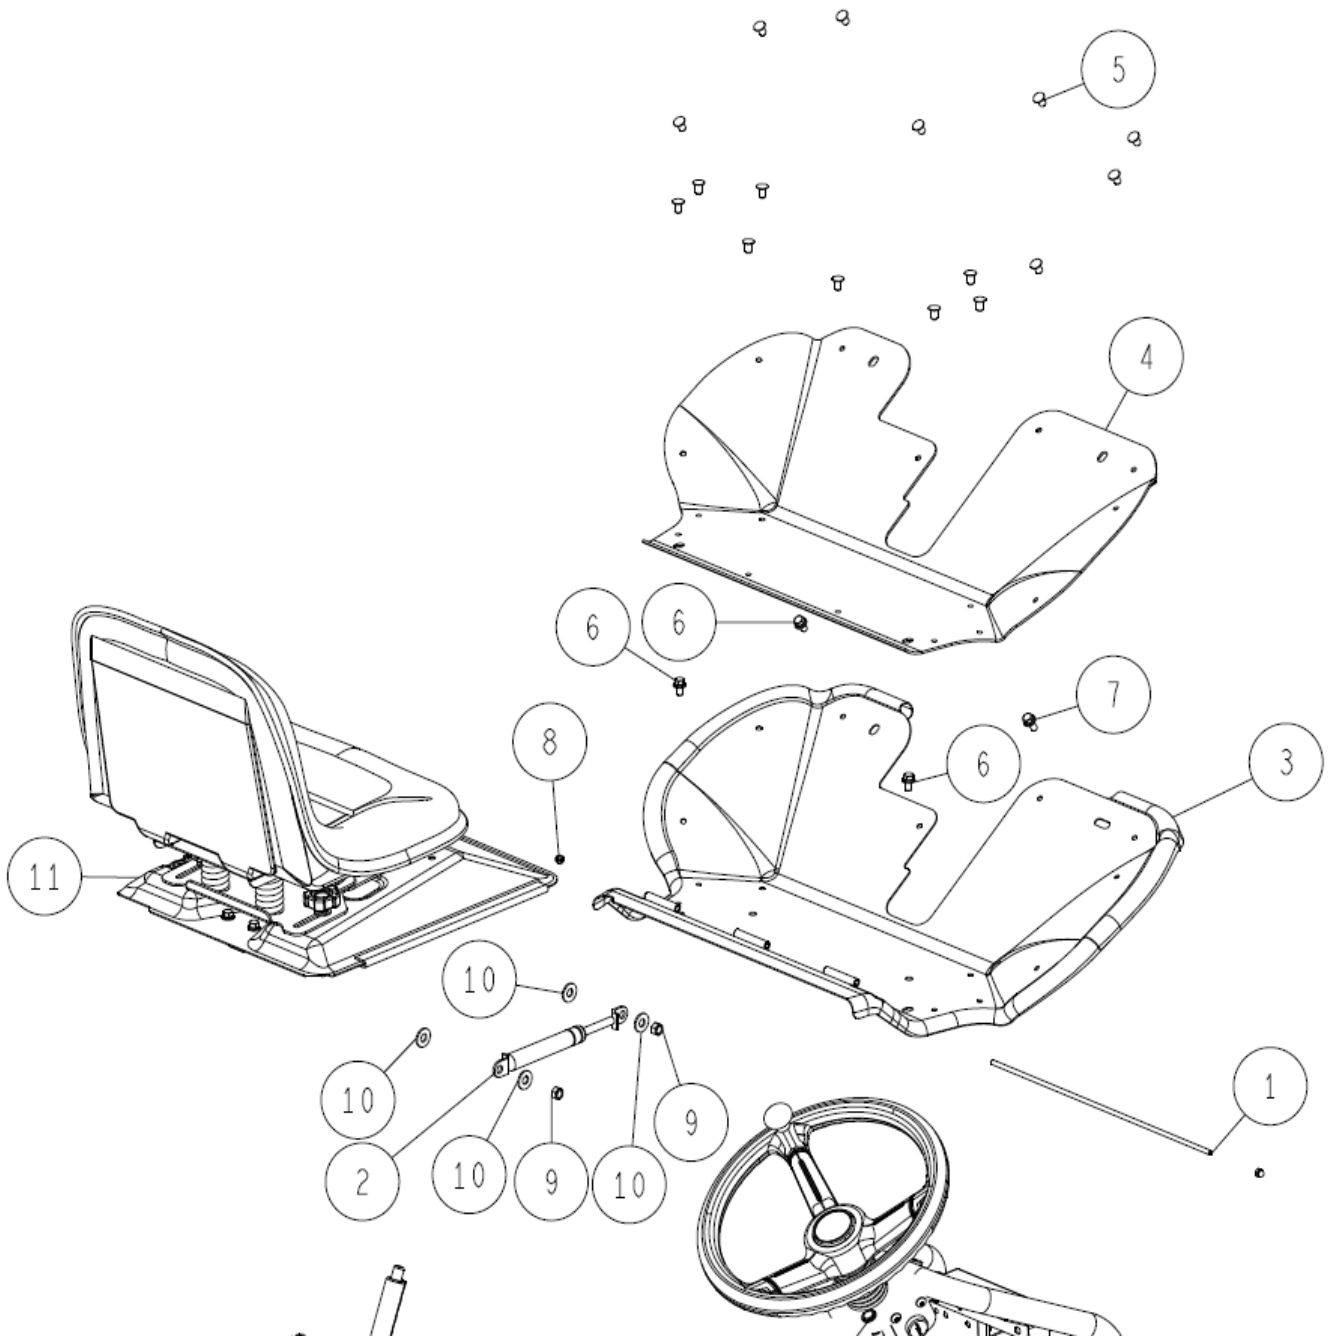

11	-	Seat	-	Page 38-40
10	89-1713-100002	Flat Washer 10 (Large)	4	
9	89-1561-100002	Mini Hexagonal U Nut M10	2	
8	89-1533-060002	Unut M6(CAP)	2	
7	89-1233-080202	Mini Hexagonal Bolt (PWSW) M8*20	1	
6	89-1233-080162	Mini Hexagonal Bolt (PWSW) M8*16	3	
5	83-1484-369-00	Clip (5347)	16	
4	0284-71500	Step Rubber (88)	1	
3	0284-2141G	Step CMP(88) Green	1	
2	0207-72700	Gas Spring KMF 50-40	1	
1	0207-21200	Seat Bracket Shaft	1	
Ref.	Parts No.	Parts Name	Qty	Remarks