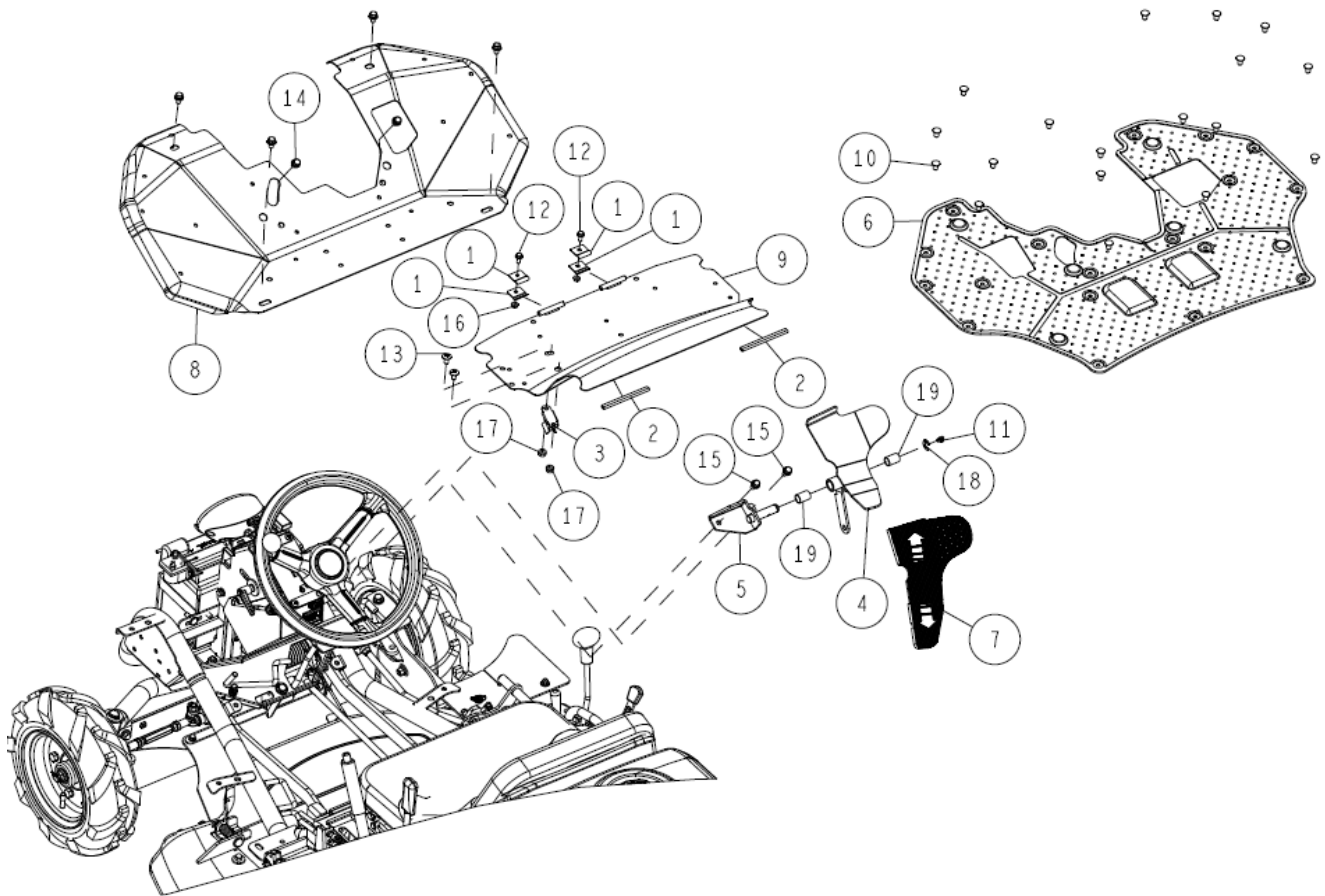

19	89-3510-016250	DU Bush 16.25	2	
18	89-2521-000120	E Type Ring 12	1	
17	89-1543-080002	Mini Hexagonal Nut (SW) M8	2	
16	89-1531-060042	Flange Nut M6	2	
15	89-1233-080202	Mini Hexagonal Bolt (PWSW) M8*20	2	
14	89-1233-080162	Mini Hexagonal Bolt (PWSW) M8*16	6	
13	89-1159-080168	Truss Mini Screw M8*16	2	
12	89-1137-060172	Hexagonal Bolt (PW) M6*17	2	
11	83-1515-975-00	Grease Nipple C-Type M6	1	
10	83-1484-369-00	Clip (5347)	18	
9	0348-2520G	Center Step CMP Green	1	
8	0348-2510G	Step Green	1	
7	0341-70200	Change Pedal Rubber	1	
6	0341-70100	Step Rubber	1	
5	0341-1040H	Pedal Stay CMP Gunmetal Grey	1	
4	0341-1031H	Change Pedal CMP Gunmetal Grey	1	
3	0312-70700	Bonnet Clip	1	
2	0301-60400	Rubber 110L	2	
1	0028-70500	Center Step Hinge	4	
Ref.	Parts No.	Parts Name	Qty	Remarks