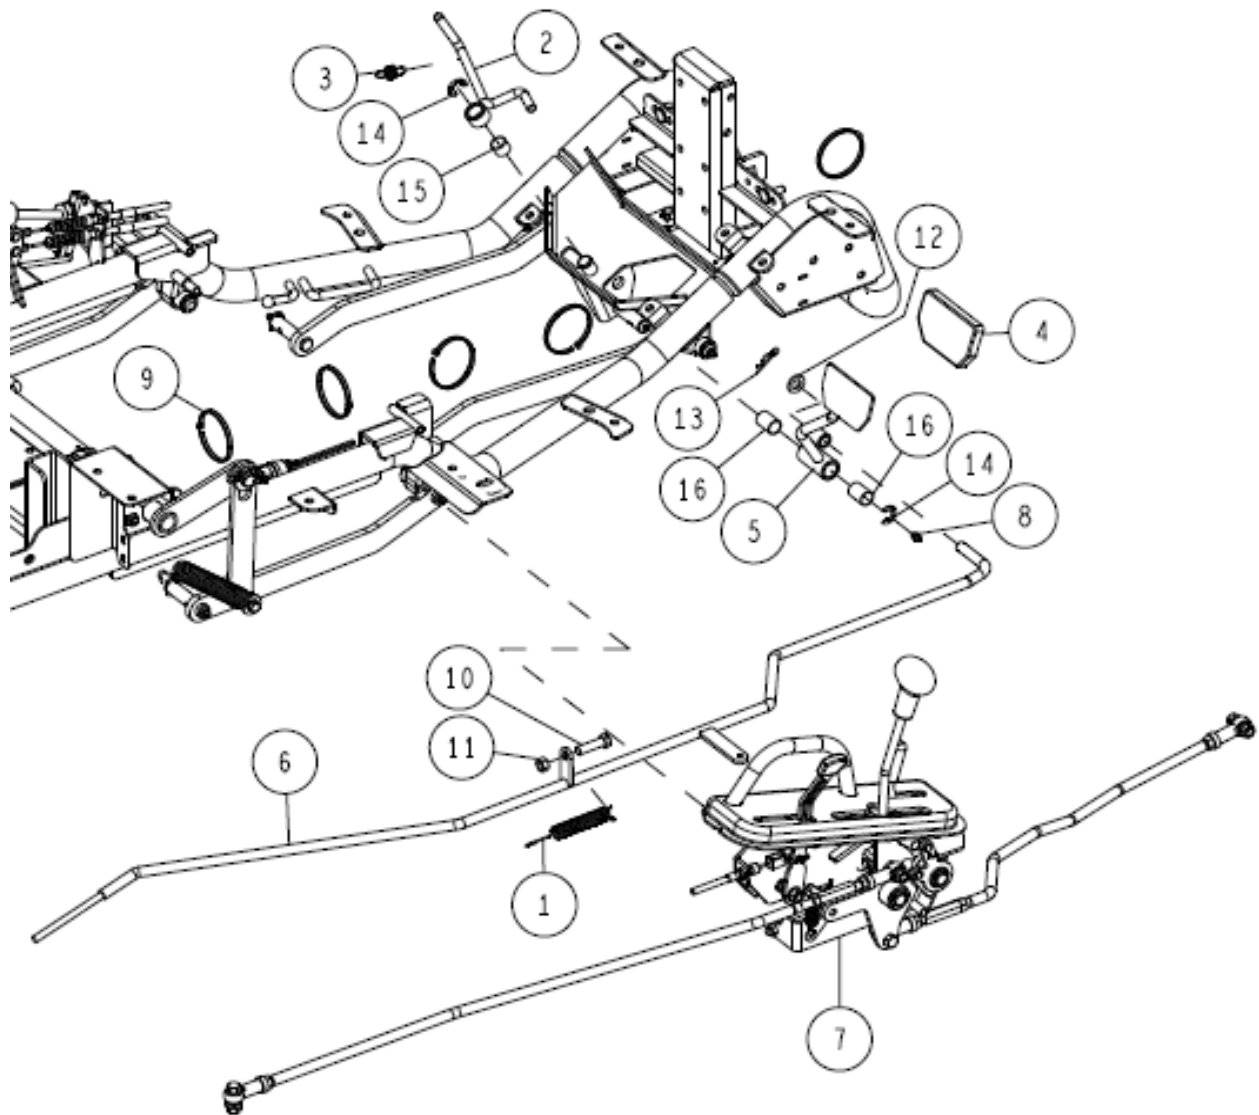

16	89-3510-016250	DU Bush 16.25	2	
15	89-3510-016150	DU Bush 16.15	1	
14	89-2521-000120	E Type Ring 12	2	
13	89-2131-120002	Snap Pin 12	1	
12	89-1711-120002	Flat Washer 12	1	
11	89-1611-100042	Mini Hexagonal Nut M10	1	
10	89-1213-100352	Mini Hexagonal Bolt (8T) M10*35	1	
9	83-1711-719-00	Wire Band 200L	5	
8	83-1415-975-00	Grease Nipple M6	1	
7	-	Control	1	Page 33~
6	0340-10100	Brake Rod CMP	1	
5	0322-1040H	Brake Pedal CMP Gunmetal Grey	1	
4	0312-71100	Brake Pedal Rubber	1	
3	0312-23200	Brake Stopper Return Spring	1	
2	0312-23100	Brake Stopper CMP	1	
1	80-1493-354-00	Rod Return Spring	1	
Ref.	Parts No.	Parts Name	Qty	Remarks