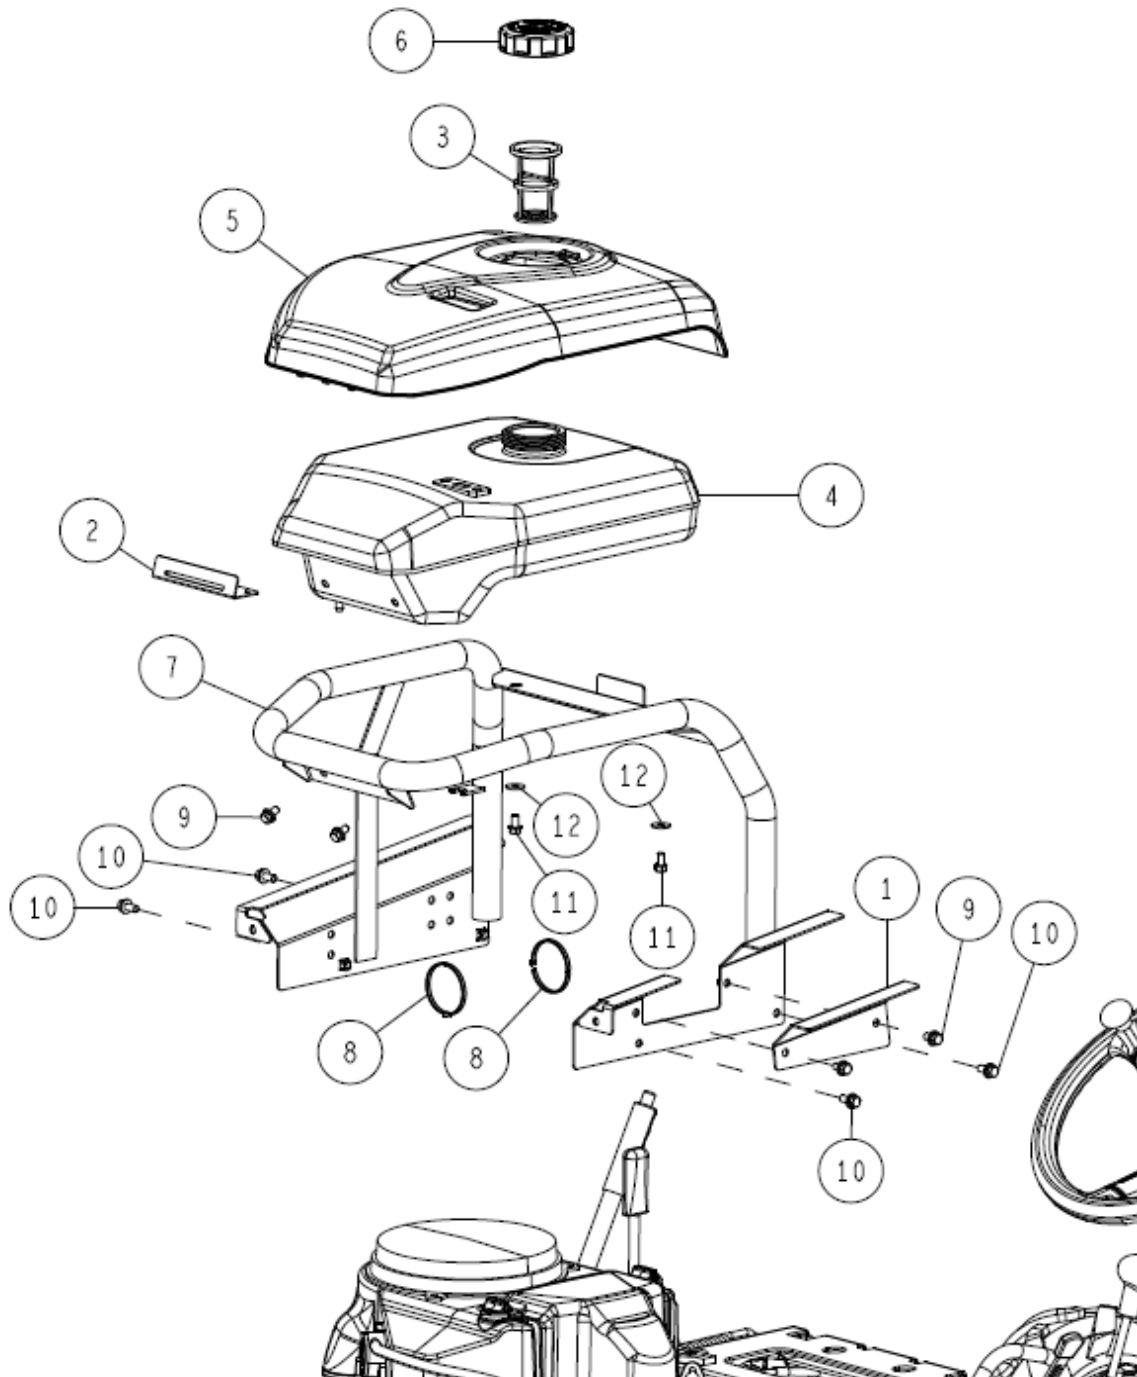

-	0322-71000	Fuel Tank Assy	1	3, 4, 6
12	89-1716-080002	Washer 8*22*1.6	2	
11	89-1232-080162	Mini Hexagonal Bolt (SW) M8*16	2	
10	89-1233-080202	Mini Hexagonal Bolt (PWSW) M8*20	4	
9	89-1233-080162	Mini Hexagonal Bolt (PWSW) M8*16	4	
8	0341-71200	Cable Tie (L200)	2	Black
7	0341-6010G	Tank Holder CMP Green	1	
6	0322-76000	Fuel Tank Cap Assy (with valve)	1	
5	0322-73200	Tank Cover White	1	
4	0322-71800	Fuel Tank (with Fuel Gauge)	1	
3	0322-70700	Fuel Filter	1	
2	0322-60401	Fuel Tank Cover Stay White	1	
1	0322-6020G	Rear Fender Cover (R) Green	1	
Ref.	Parts No.	Parts Name	Qty	Remarks