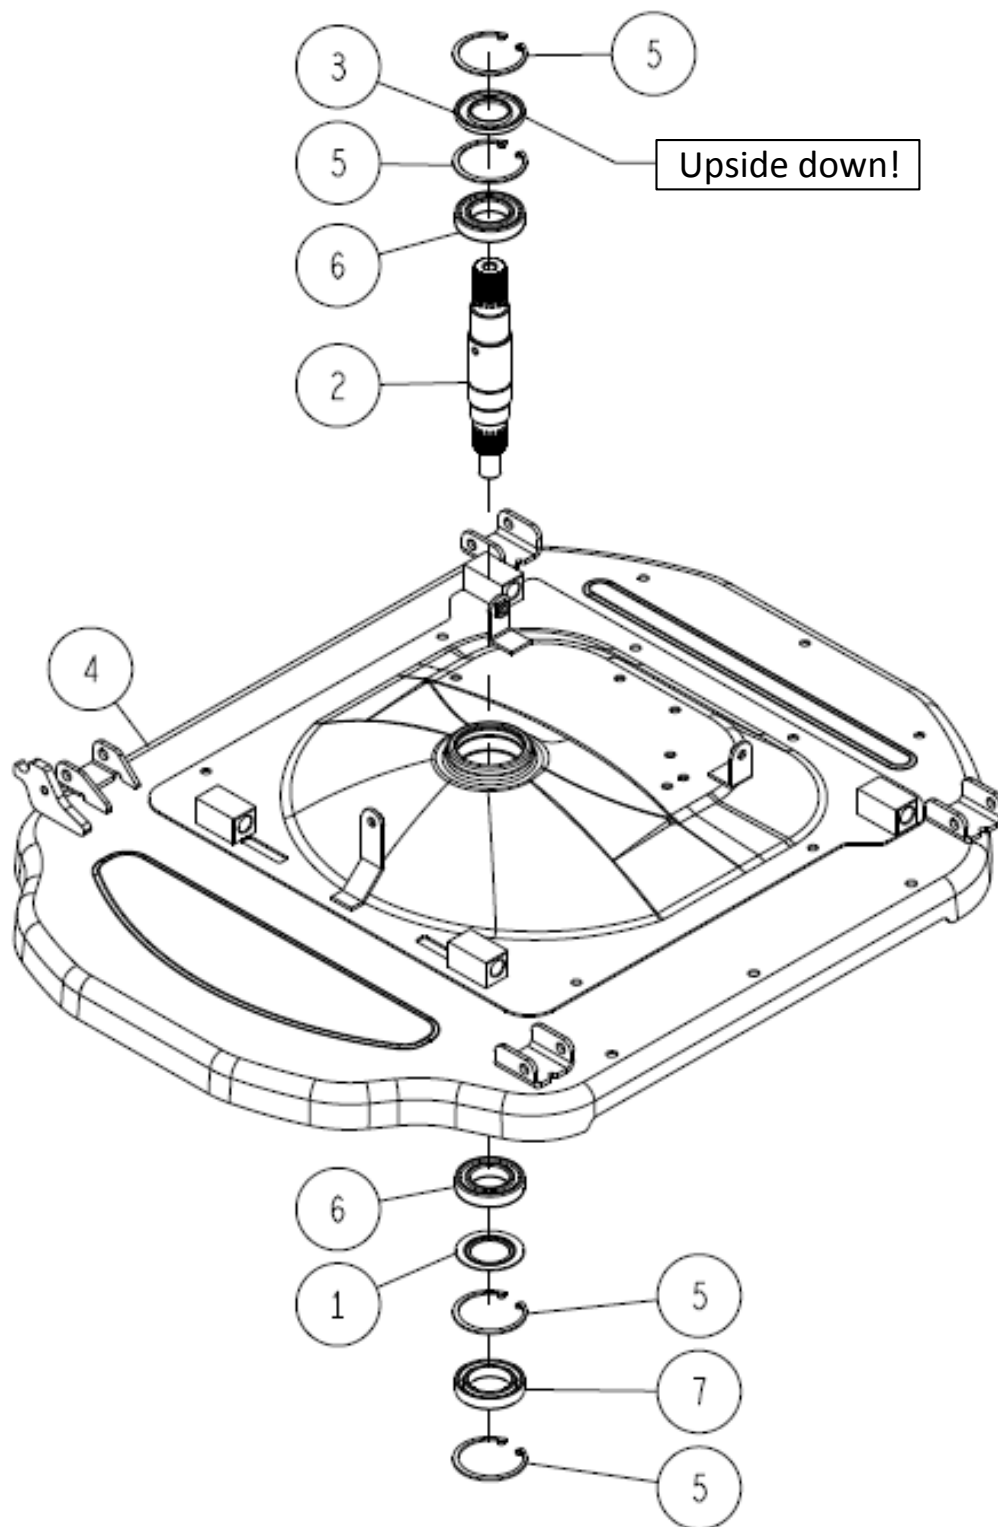

7	89-5121-406212	Oil Seal UE 40.62.12	1	
6	89-3115-060074	Bearing 6007 2RS	2	
5	89-2512-000620	Snap Ring (R62)	4	
4	0343-5010H	Safety Cover CMP Gunmetal Grey	1	
3	0322-72700	Oil Seal UE 35.62.6	1	
2	0322-52100	Vertical Shaft	1	
1	0262-50100	Dust Plate	1	
Ref.	Parts No.	Parts Name	Qty	Remarks