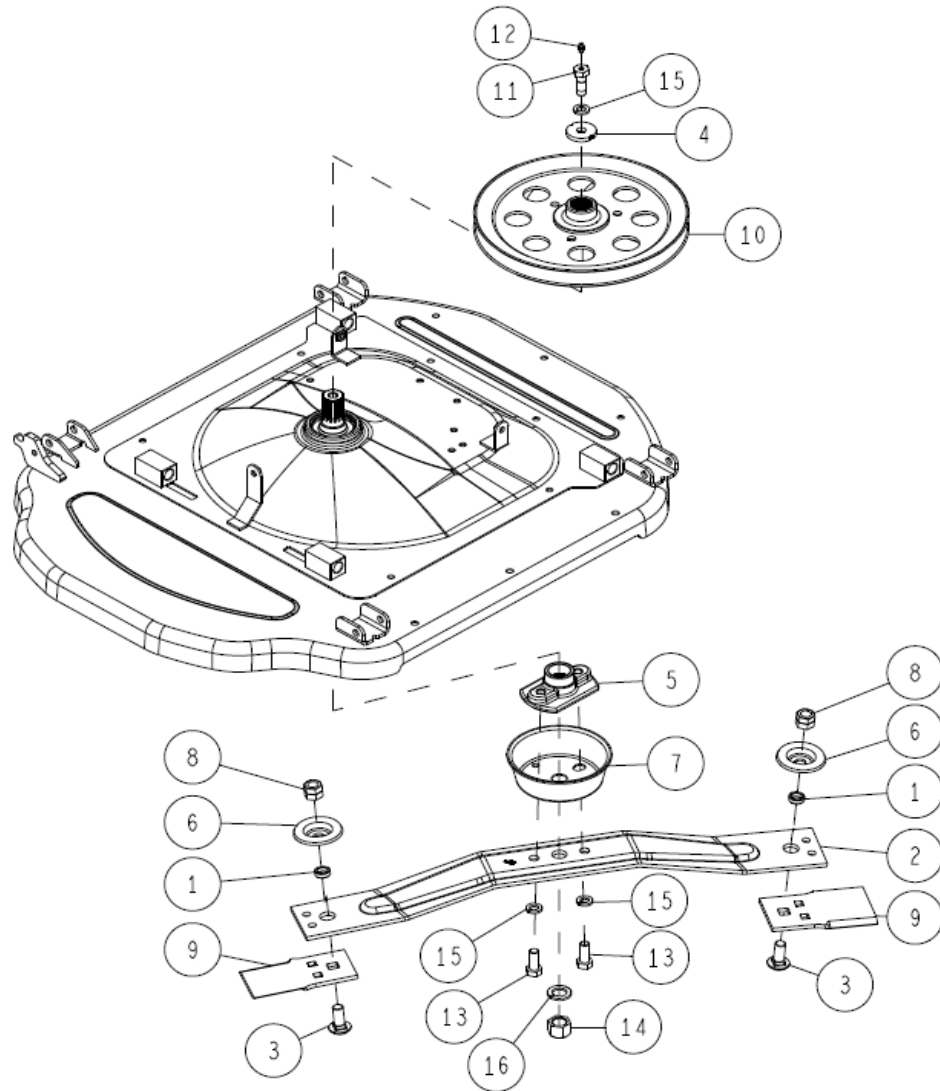

-	0322-52000	Nipple Bolt Set	1	11, 12
-	0244-78010	Knife & Blade Bolt Set RM85	1	1*2pcs, 3*4pcs, 6*2pcs, 8*2pcs, 9*2pcs
-	0244-78210	Knife Setting Bolt Set M14	2	3*2pcs, 6*1pc, 8*1pc
16	89-1750-200002	Spring Washer 20	1	
15	89-1750-120002	Spring Washer 12	3	
14	83-1483-175-00	Bag Nut M20 (Lock)	1	
13	83-1483-129-00	Mini Hexagonal Bolt (8T) M12*30	2	
12	83-1415-975-00	Grease Nipple M6	1	
11	0322-52200	Nipple Bolt M12*35 (8T)	1	
10	0312-5030H	Knife Pulley CMP Gunmetal Grey	1	
9	80-1483-821-00	Knife	2	
8	0244-74600	Hard Lock Nut M14	2	
7	0244-5210H	Knife Neck Guard Gunmetal Grey	1	
6	0244-51800	Nut Guard 14	2	
5	0238-5110H	Knife Bracket Gunmetal Grey	1	
4	0221-76100	Washer 12*40*6	1	
3	0207-50200	Knife Setting Bolt M14*34	2	
2	80-1493-A17-00	Knife Stay	1	High cutting height
	80-1493-817-10	Knife Stay (RM90V)	1	Normal cutting height
1	80-1483-818-00	Knife Collar	2	
Ref.	Parts No.	Parts Name	Qty	Remarks