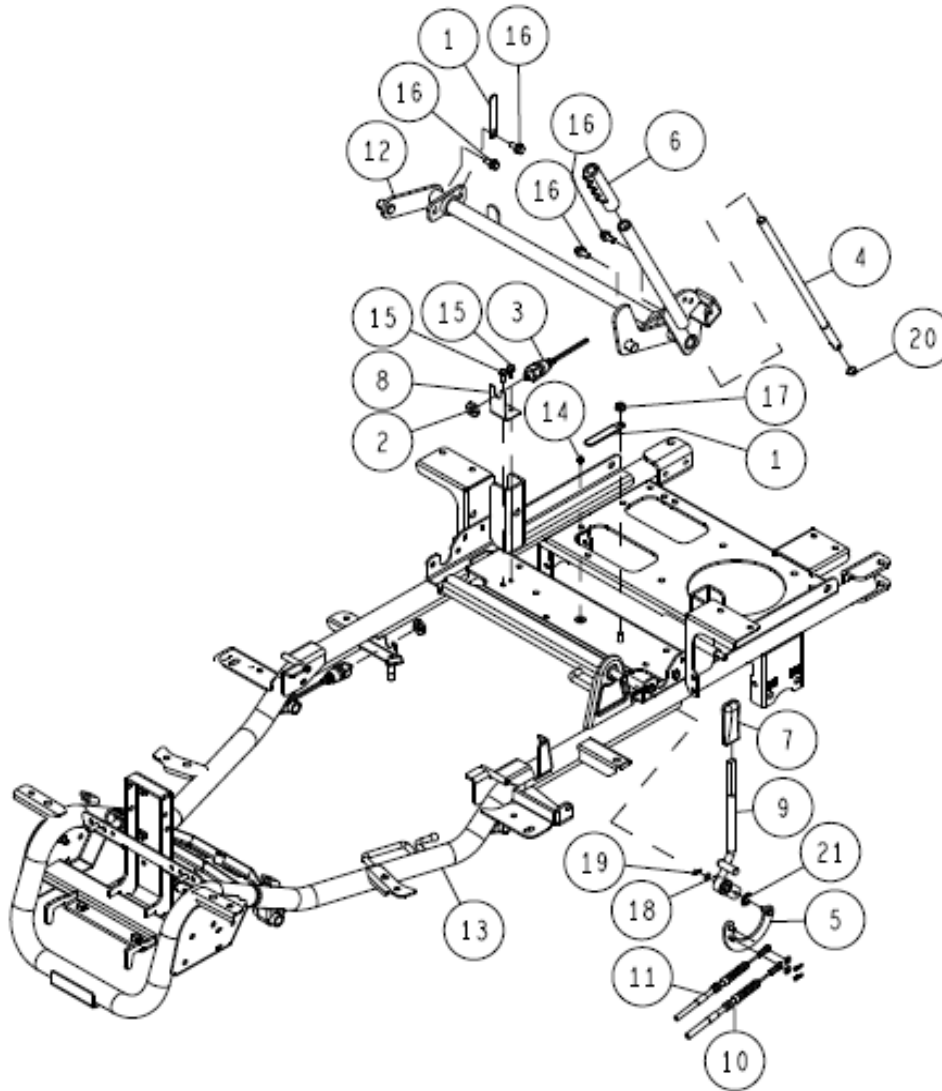

-	0244-11200	Push Rod	1	4, 20
21	89-2521-000120	E Type Ring 12	1	
20	89-2511-000130	Snap Ring (S13)	1	
19	89-2132-060002	Snap Pin 6 (with stopper)	3	
18	89-1711-060002	Flat Washer 6	3	
17	89-1631-080042	Flange Mini Hexagonal Nut M8	1	
16	89-1233-080202	Mini Hexagonal Bolt (PWSW) M8*20	4	
15	89-1132-060162	Hexagonal Bolt (SW) M6*16	2	
14	83-1415-975-00	Grease Nipple M6	1	
13	0341-2010H	Frame CMP Gunmetal Grey	1	
12	0341-1050H	Connecting Shaft Gunmetal Grey	1	
11	0322-75210	Knife Brake Wire	1	
10	0322-75110	Knife Clutch Wire	1	
9	0322-1340H	Knife Clutch Lever CMP Gunmetal Grey	1	
8	0322-13300	Safety Switch Setting Plate	1	
7	0289-71300	Arm Grip (Red)	1	
6	0244-70200	Adjusting Shaft Grip	1	
5	0244-13700	Wire Joint CMP	1	
4	0244-10600	Push Rod	1	
3	0207-74400	Safety Switch K17850	2	
2	0207-72800	Switch Lock Nut	2	
1	80-1792-988-00	Harness Clip 8	2	
Ref.	Parts No.	Parts Name	Qty	Remarks