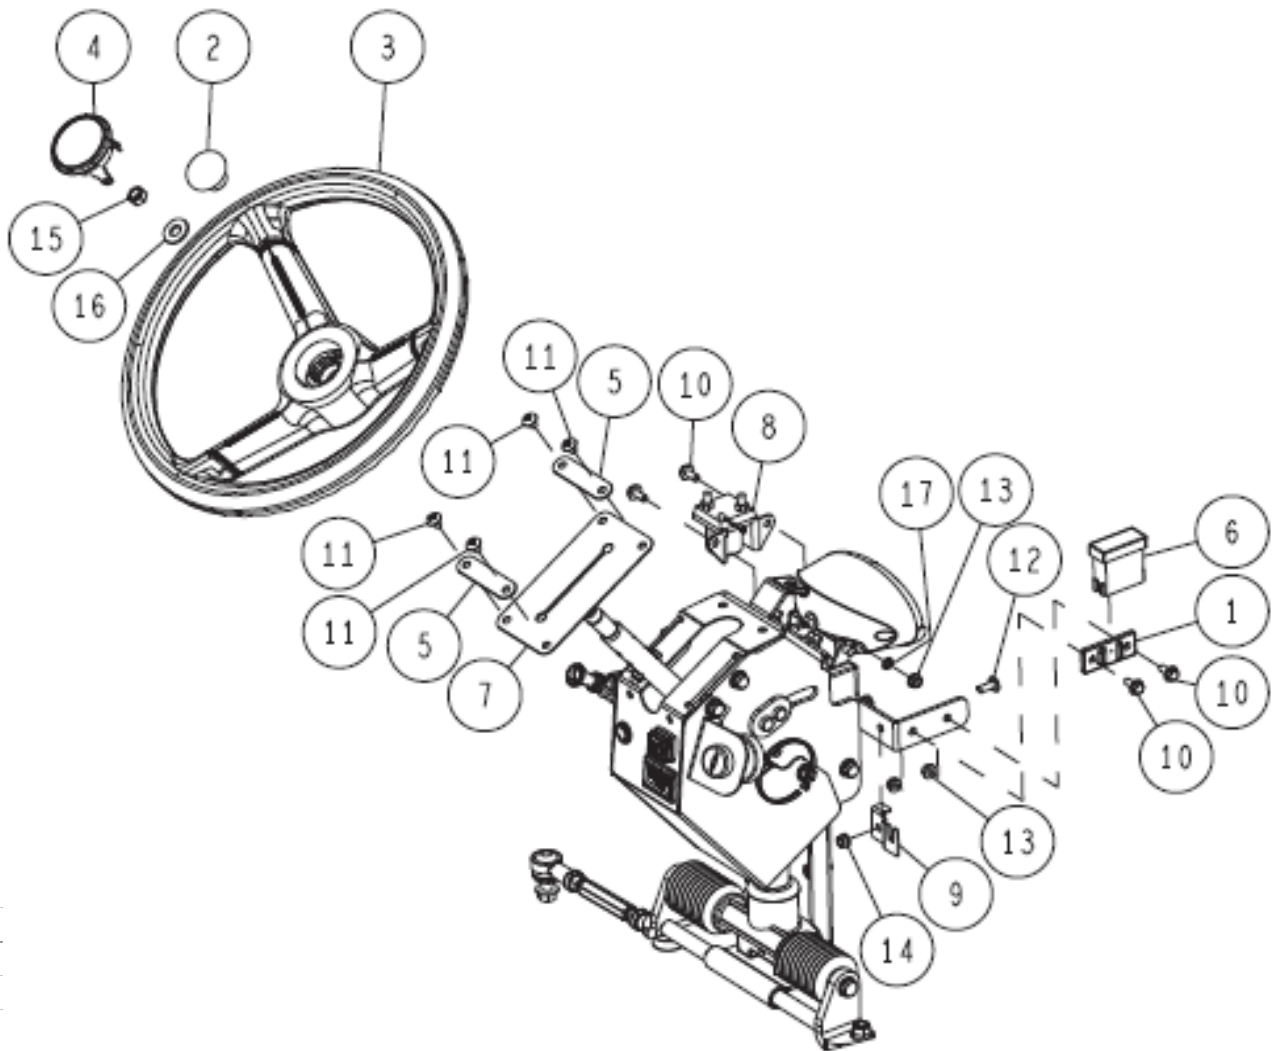

—	0262-70100	Steering Wheel Assy	1	2, 3, 4
17	89-1812-060002	Toothed washer (inside) 6	1	
16	89-1713-100002	Flat Washer 10 (Large)	1	
15	89-1561-100002	Mini Hexagonal U Nut M10	1	
14	89-1541-060002	Hexagonal Nut (SW) M6	1	
13	89-1531-060042	Flange Nut M6	4	
12	89-1390-060162	Welded Bolt M6*16	1	
11	89-1159-060108	Truss Mini Screw M6*10	4	
10	89-1137-060152	Hexagonal Bolt (PW) M6*15	5	
9	0348-14700	Fuse Box Bracket	1	
8	0322-73000	Magnet Switch Set	1	
7	0322-11500	Meter Panel Cover	1	Rubber (white)
6	0312-77900	Fuse Box Cover	1	Cover only
5	0312-11701	Handle Stay Cover Holder White	2	
4	0262-70500	Steering Cap	1	
3	0262-70400	Steering Wheel	1	
2	0262-70300	Sub Handle Assy	1	
1	0207-79200	Fuse Box Bracket	1	
Ref.	Parts No.	Parts Name	Qty	Remarks