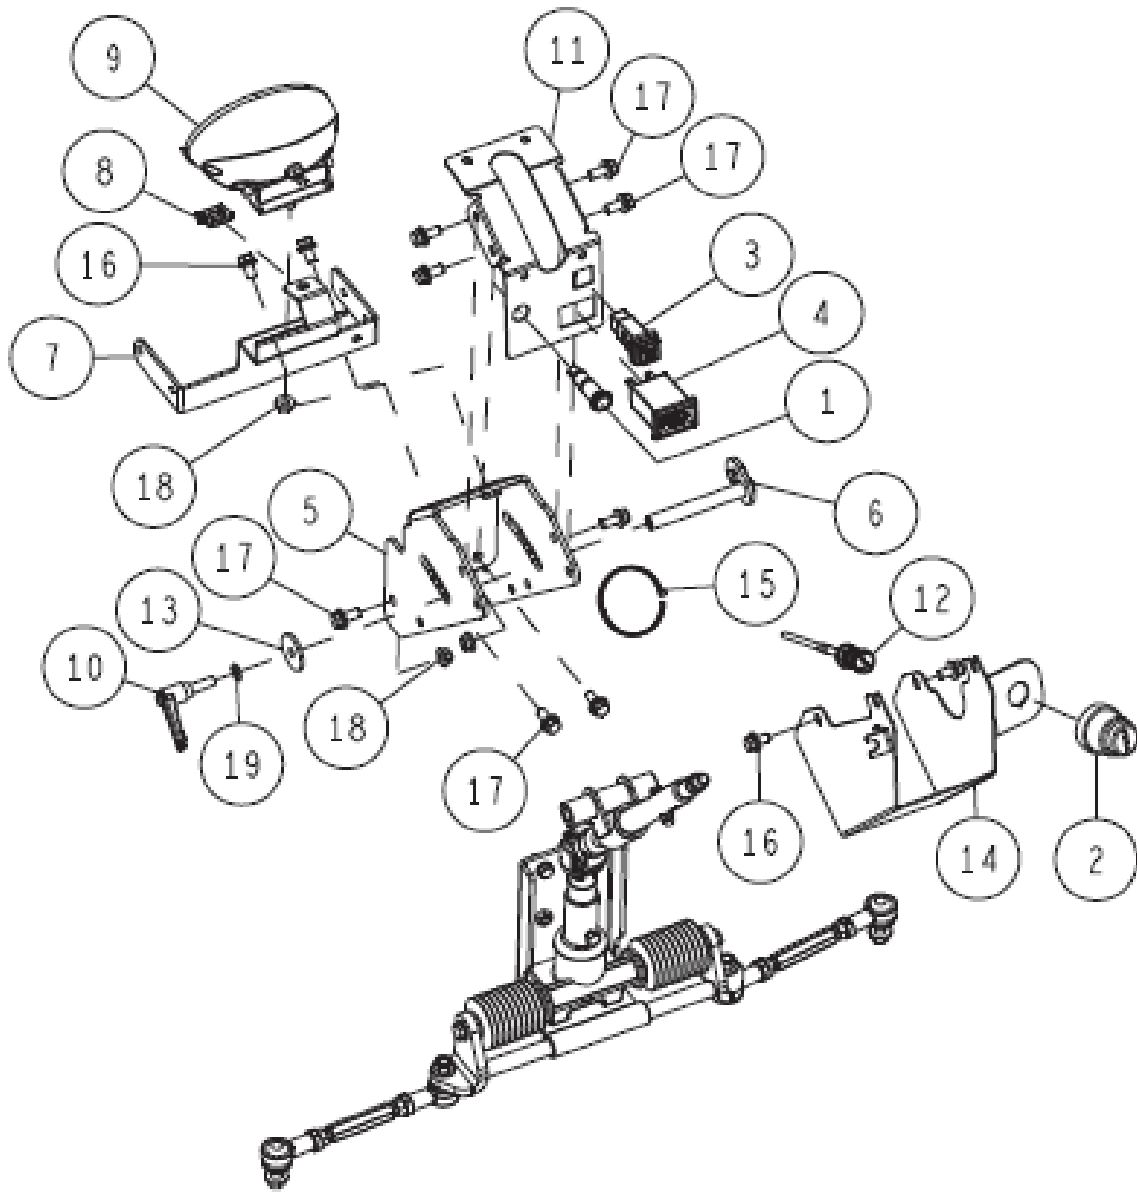

19	89-1750-080002	Spring Washer 8	1	
18	89-1631-080042	Flange Mini Hexagonal Nut M8	3	
17	89-1233-080202	Mini Hexagonal Bolt (PWSW) M8*20	8	
16	89-1233-080162	Mini Hexagonal Bolt (PWSW) M8*16	4	
15	83-1711-719-00	Wire Band 200L	1	
14	0348-14201	Harness Panel CMP White	1	
13	0348-10700	Flat Washer 9*35*3.2	1	
12	0341-71100	Choke Wire	1	
11	0341-1410G	Meter Panel CMP Green	1	
10	0322-71400	Cramp Lever 8*25	1	
9	0322-71300	Head Lamp	1	
8	0322-71100	Clip ϕ 6	1	
7	0322-11701	Head Lamp Stay White	1	
6	0322-11100	Tilt Pin CMP	1	
5	0322-10511	Handle Stay CMP White	1	
4	0244-73600	Hour Meter	1	
3	0244-70300	Lighting Switch	1	
2	0207-79700	Key Switch (NMA03-A020)	1	
1	0207-79300	Pilot Lamp	1	
Ref.	Parts No.	Parts Name	Qty	Remarks