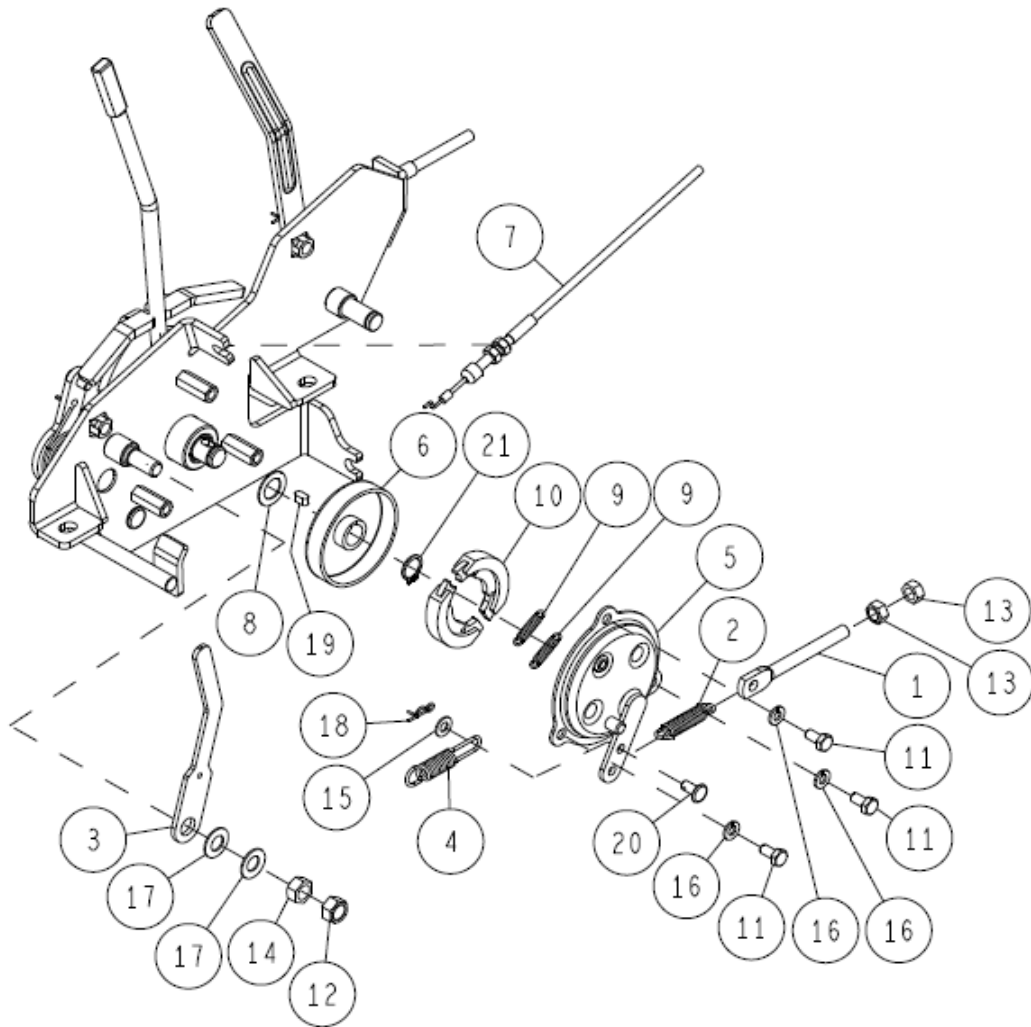

-	0312-17010	Change Brake Assy	1	5, 6, 9, 10
21	89-2511-000140	Snap Ring (S14)	1	
20	89-2181-060122	Flat Head Pin 6*12	1	
19	89-2150-050100	Key 5*10 (round)	1	
18	89-2132-060002	Snap Pin 6 (with stopper)	1	
17	89-1852-100000	Belleville Spring H10	2	
16	89-1750-060002	Spring Washer 6	3	
15	89-1711-060002	Flat Washer 6	1	
14	89-1611-100042	Mini Hexagonal Nut M10	1	
13	89-1611-080042	Mini Hexagonal Nut M8	2	
12	89-1561-100002	Mini Hexagonal U Nut M10	1	
11	89-1113-060122	Hexagonal Bolt (8T) M6*12	3	
10	85-1711-318-00	Brake Shoe Set	1	
9	85-1711-317-00	Shoe Return Spring	2	
8	83-1675-375-00	Thrust Washer 14*23*1.0	1	
7	0322-75600	Throttle Wire(B&S)	1	
6	0312-17200	Brake Drum	1	
5	0312-17100	Brake Cover	1	
4	0312-14200	Spring for Brake Pulling	1	
3	0312-12900	Throttle Lever	1	
2	0225-11800	Spring, Change Brake	1	
1	0207-72300	Change Brake Adjuster	1	
Ref.	Parts No.	Parts Name	Qty	Remarks