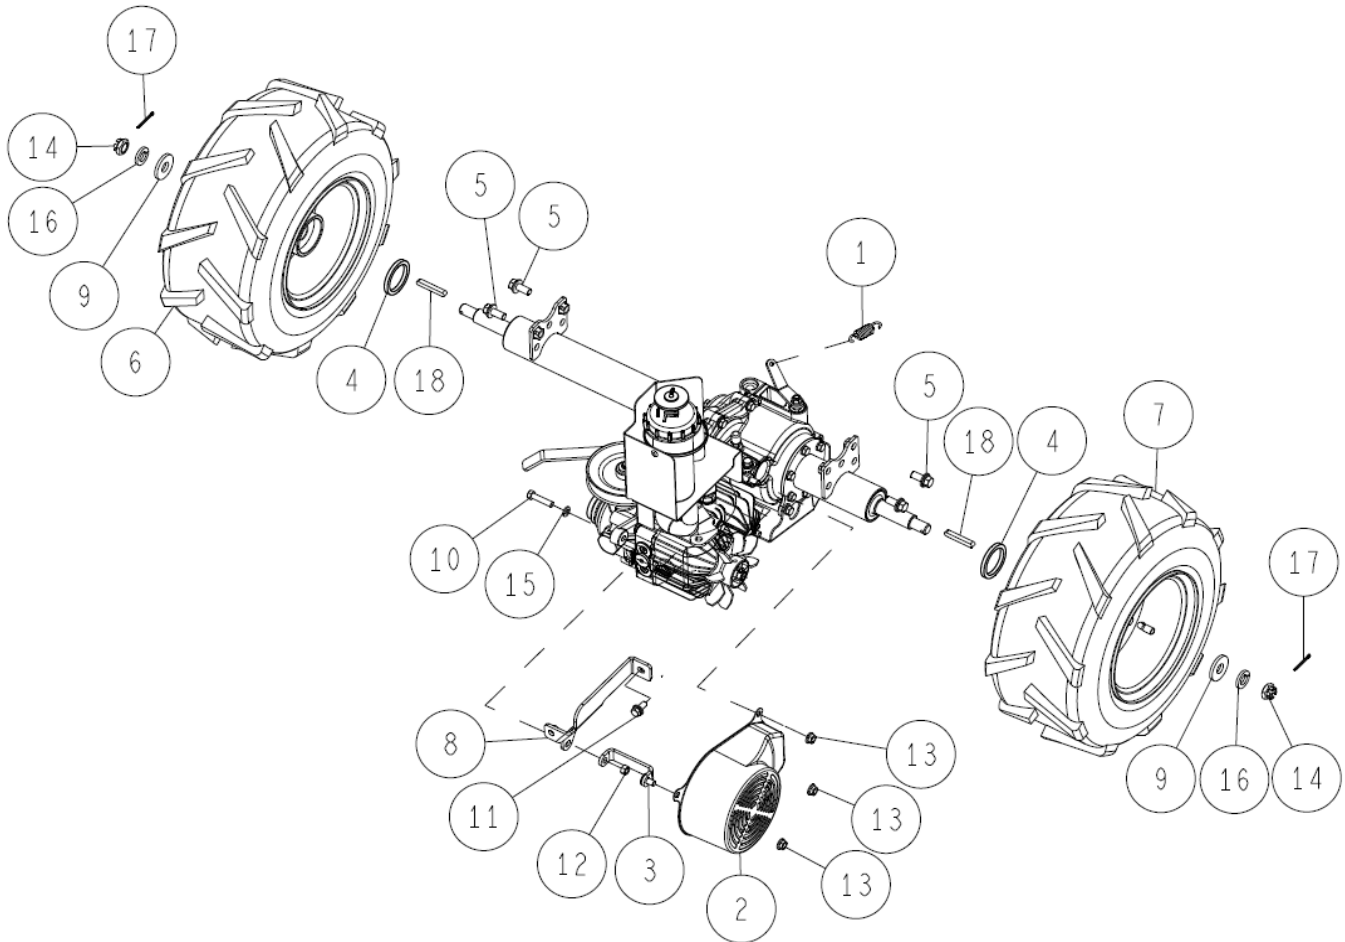

18	89-2150-070500	Key 7*50 (round)	2	
17	89-2120-350352	Split Pin 3.5*35	2	
16	89-1750-160002	Spring Washer 16	2	
15	89-1750-080002	Spring Washer 8	1	
14	89-1658-160042	Low Castle Nut (2 sorts) M16	2	
13	89-1631-080042	Flange Mini Hexagonal Nut M8	3	
12	89-1561-080002	Mini Hexagonal U Nut M8	1	
11	89-1233-080202	Mini Hexagonal Bolt (PWSW) M8*20	1	
10	89-1211-080352	Mini Hexagonal Bolt M8*35	1	
9	83-1630-335-00	Washer 16*40*4.5	2	
8	0322-0150H	Transmission Hunger Stay CMP Gunmetal Grey	1	
7	0284-34000	Rear Tire (R) ASSY (16 × 7.00-8) (Include Wheel Boss)	1	Page 32
6	0284-33000	Rear Tire (L) ASSY (16 × 7.00-9) (Include Wheel Boss)	1	Page 32
5	0244-83200	Mini Hexagonal Bolt (PWSW) M10*25 (7T Lock)	4	
4	0207-77800	Wheel Boss Dust Seal	2	
3	0207-0740H	Fan Cover Stay CMP Gunmetal Grey	1	
2	0207-0720H	Fan Cover Gunmetal Grey	1	
1	80-1425-551-00	Differential Lock Spring	1	
Ref.	Parts No.	Parts Name	Qty	Remarks