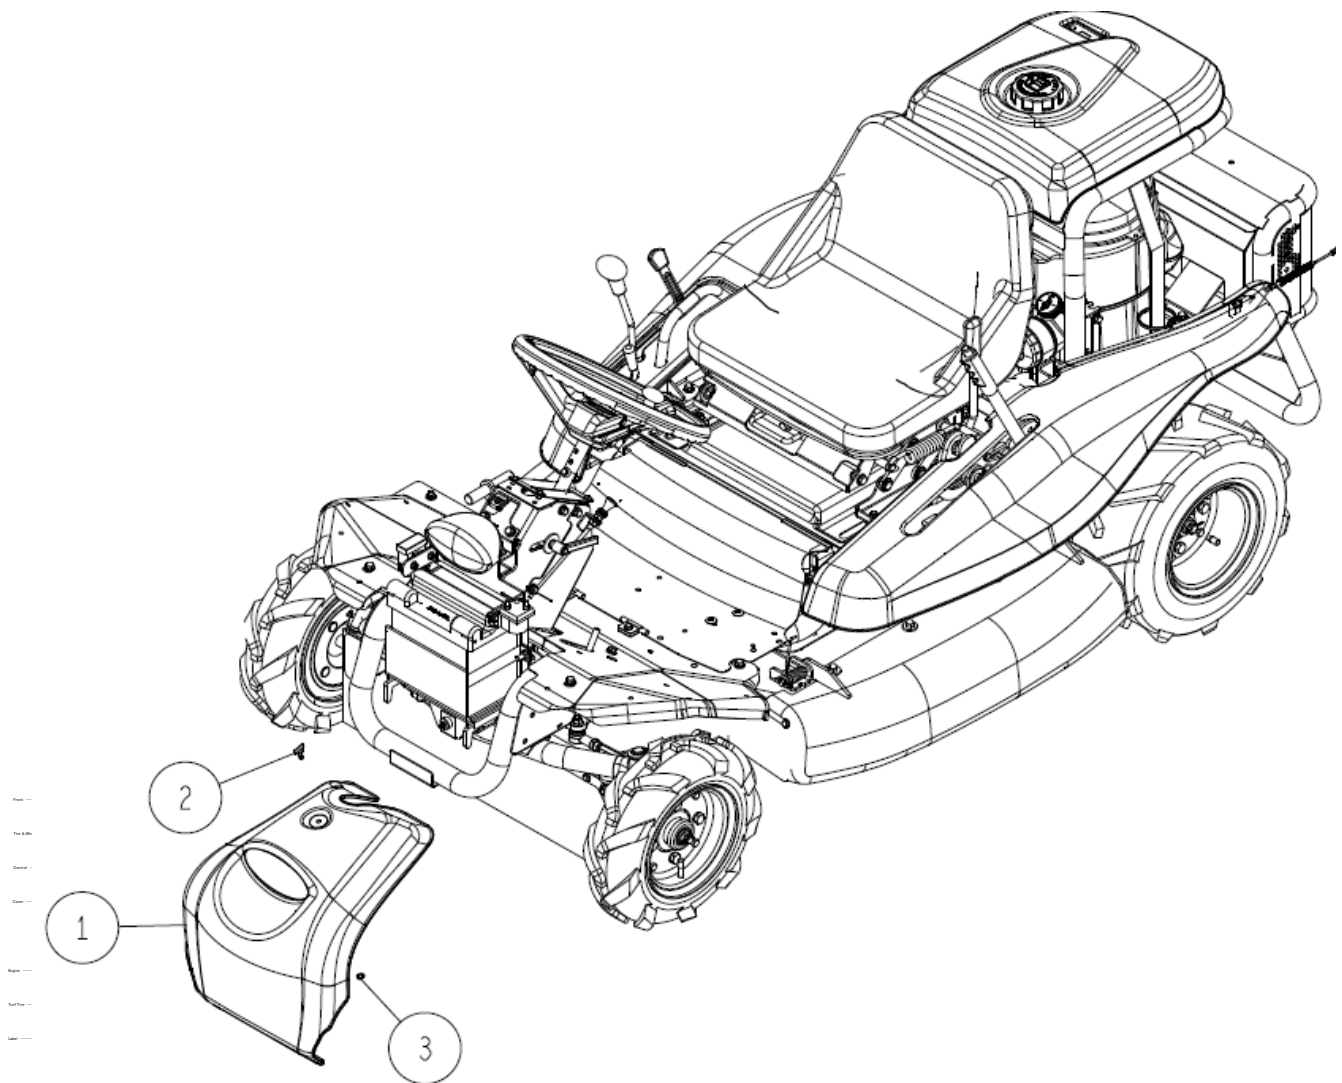

3	0322-71700	Retainer	1	
2	0322-71200	Wing Stud ϕ 6*14	1	
1	0322-70900	Front Cover	1	
Ref.	Parts No.	Parts Name	Qty	Remarks