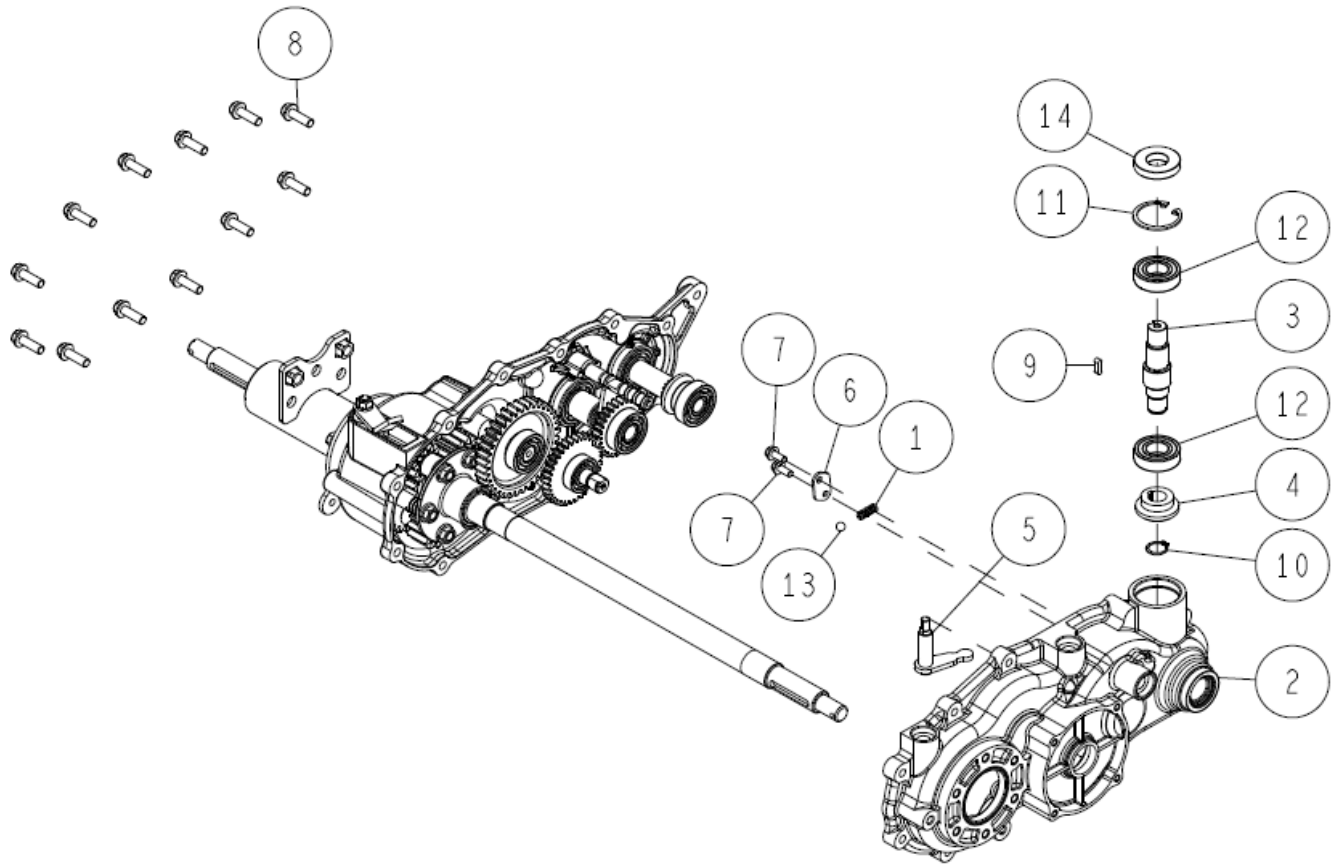

14	89-5121-204208	Oil Seal UE 20.42.8	1	
13	89-3410-080000	Steel Ball 8.0	1	
12	89-3115-060044	Bearing 6004 2RS	2	
11	89-2512-000420	Snap Ring (R42)	1	
10	89-2511-000170	Snap Ring (S17)	1	
9	89-2150-050160	Key 5*16 (round)	1	
8	83-1482-143-00	Tapping Bolt M8*25	12	
7	83-1020-148-00	Tapping Bolt M6*14	2	
6	0207-01900	Shift Spring Holder	1	
5	0207-01700	Swing Arm CMP	1	
4	0207-00400	20T Spiral Mita Gear(L)	1	
3	0207-00300	A Axle	1	
2	0207-00100	Transmission Case(L)	1	
1	80-1310-138-00	Spring 1.4	1	
Ref.	Parts No.	Parts Name	Qty	Remarks