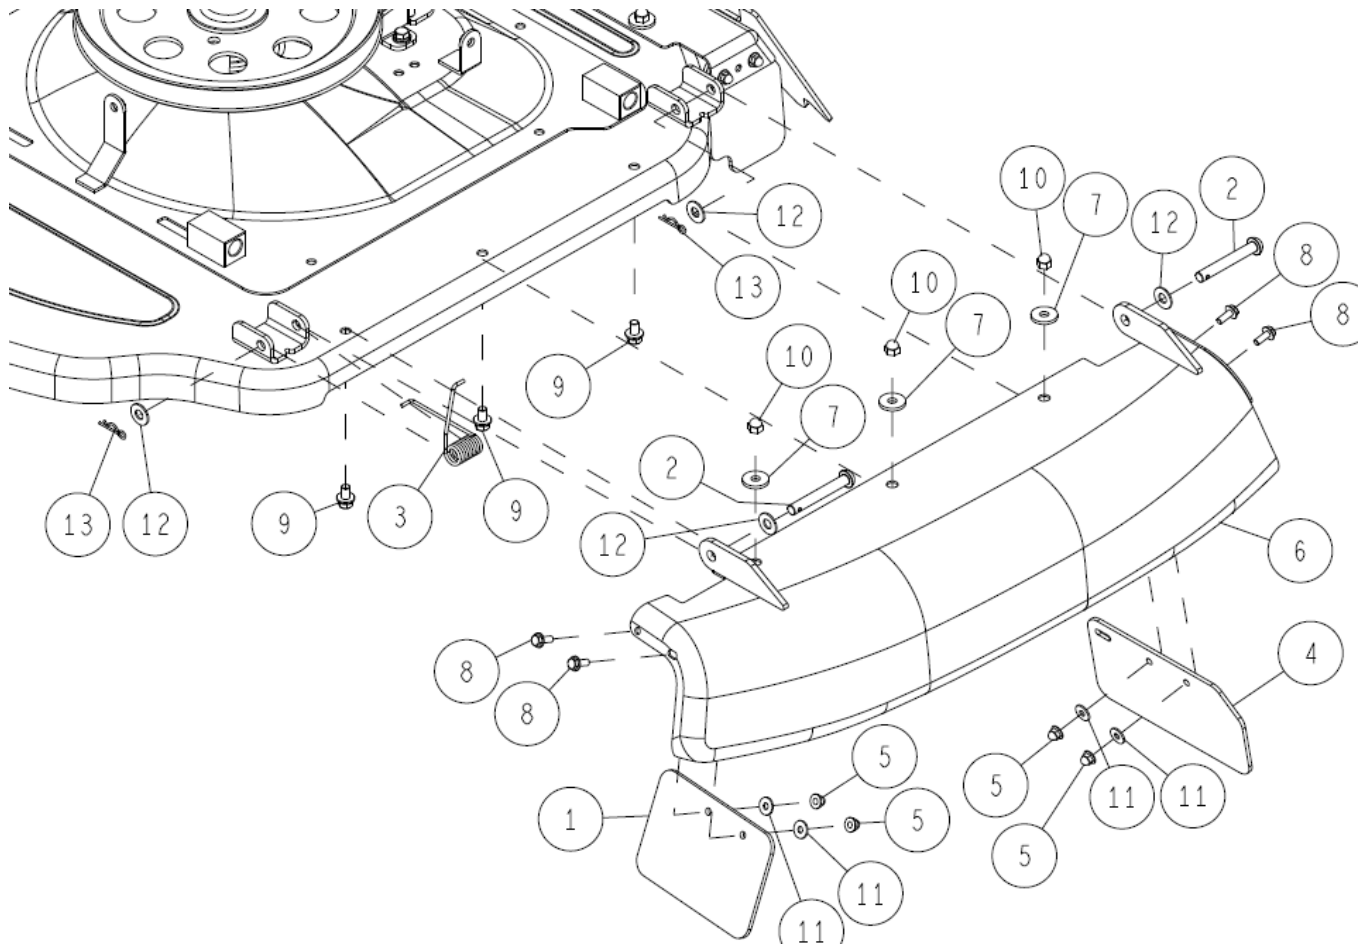

13	89-2131-100002	Snap Pin 10	2	
12	89-1714-100002	Flat Washer 10	4	
11	89-1713-060002	Flat Washer 6 (Large)	4	
10	89-1671-080042	Mini Cap Nut M8	3	
9	89-1233-080162	Mini Hexagonal Bolt (PWSW) M8*16	3	
8	89-1137-060172	Hexagonal Bolt (PW) M6*17	4	
7	83-1751-312-00	Washer 8*25*3.2	3	
6	0322-5031H	Left Cover CMP Gunemtal Grey	1	
5	0312-77500	Flange Cap Nut M6 (Meck)	4	
4	0255-60800	Rear Side Flapper (Left A)	1	
3	0244-71600	Spring for Right Cover	1	
2	0244-63900	Round Head Pin 10*72	2	
1	0244-61800	Side Flapper (Front)	1	
Ref.	Parts No.	Parts Name	Qty	Remarks