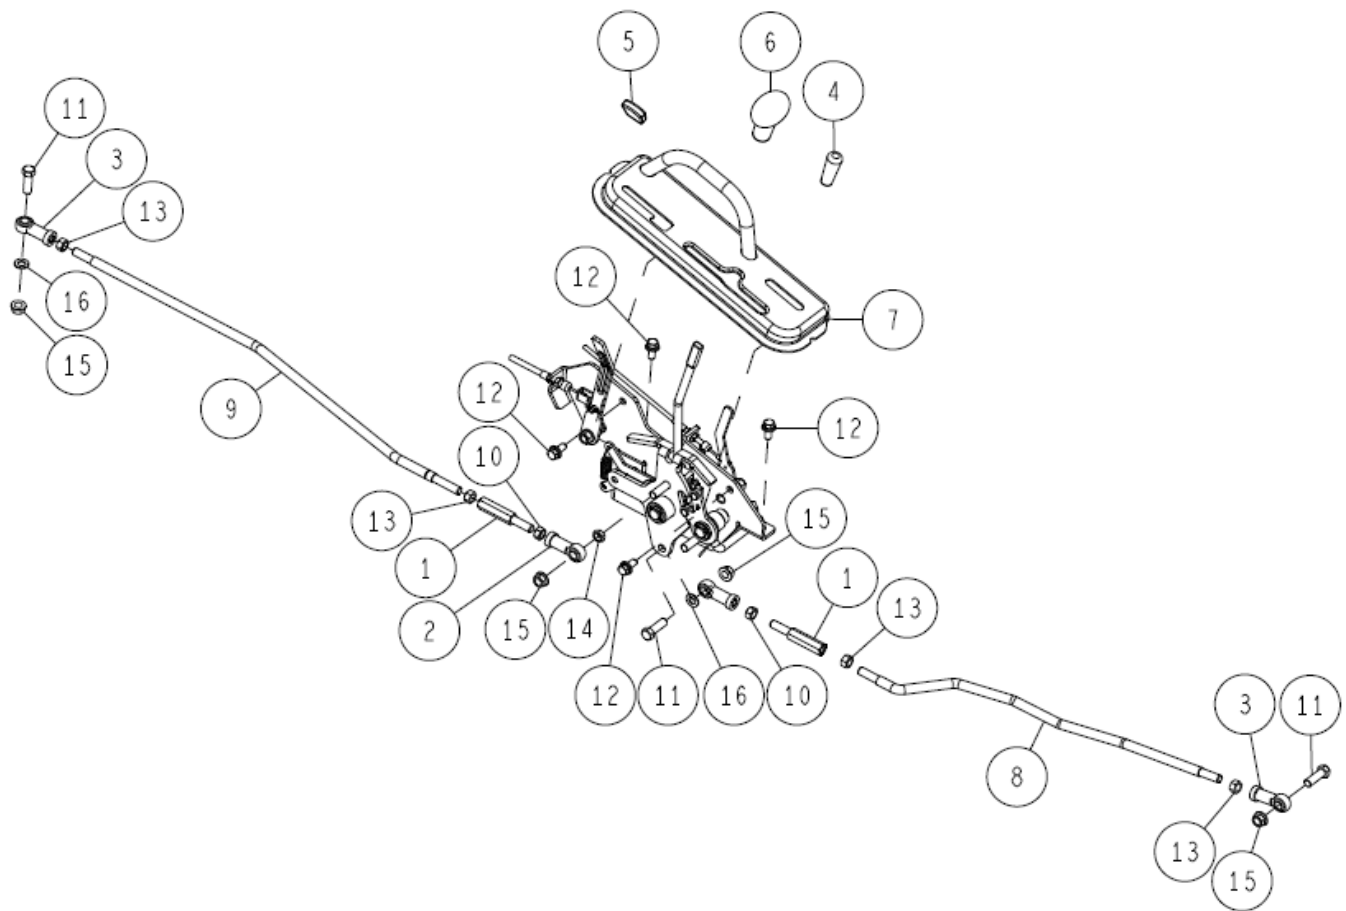

–	0341-11010	Change Pedal Rod Assy	1	1, 2, 3, 8, 10, 13
–	0312-16000	Shift Rod Assy	1	1, 2, 3, 9, 10, 13
16	89-1711-100002	Flat Washer 10*18*1.6	2	
15	89-1631-100042	Flange Mini Hexagonal Nut M10	4	
14	89-1613-100042	Mini Hexagonal Nut (3 sorts) M10	1	
13	89-1611-100042	Mini Hexagonal Nut M10	4	
12	89-1233-080202	Mini Hexagonal Bolt (PWSW) M8*20	4	
11	89-1213-100302	Mini Hexagonal Bolt (8T) M10*30	3	
10	83-1488-195-02	Mini Hexagonal Nut M10 (L)	2	
9	0348-11100	Shift Rod	1	
8	0341-11110	Change Pedal Rod	1	
7	0341-1020G	Control Guide CMP Gunmetal Grey	1	
6	0221-13200	Change Grip	1	
5	0215-70600	Lever Grip (Red)	1	
4	0207-72600	Lever Grip 8 (black)	1	
3	80-1487-964-10	Rod End PHS10EC	2	
2	80-1487-962-10	Rod End PHS10ECL	2	
1	80-1485-265-00	Shift Rod Adjuster	2	
Ref.	Parts No.	Parts Name	Qty	Remarks