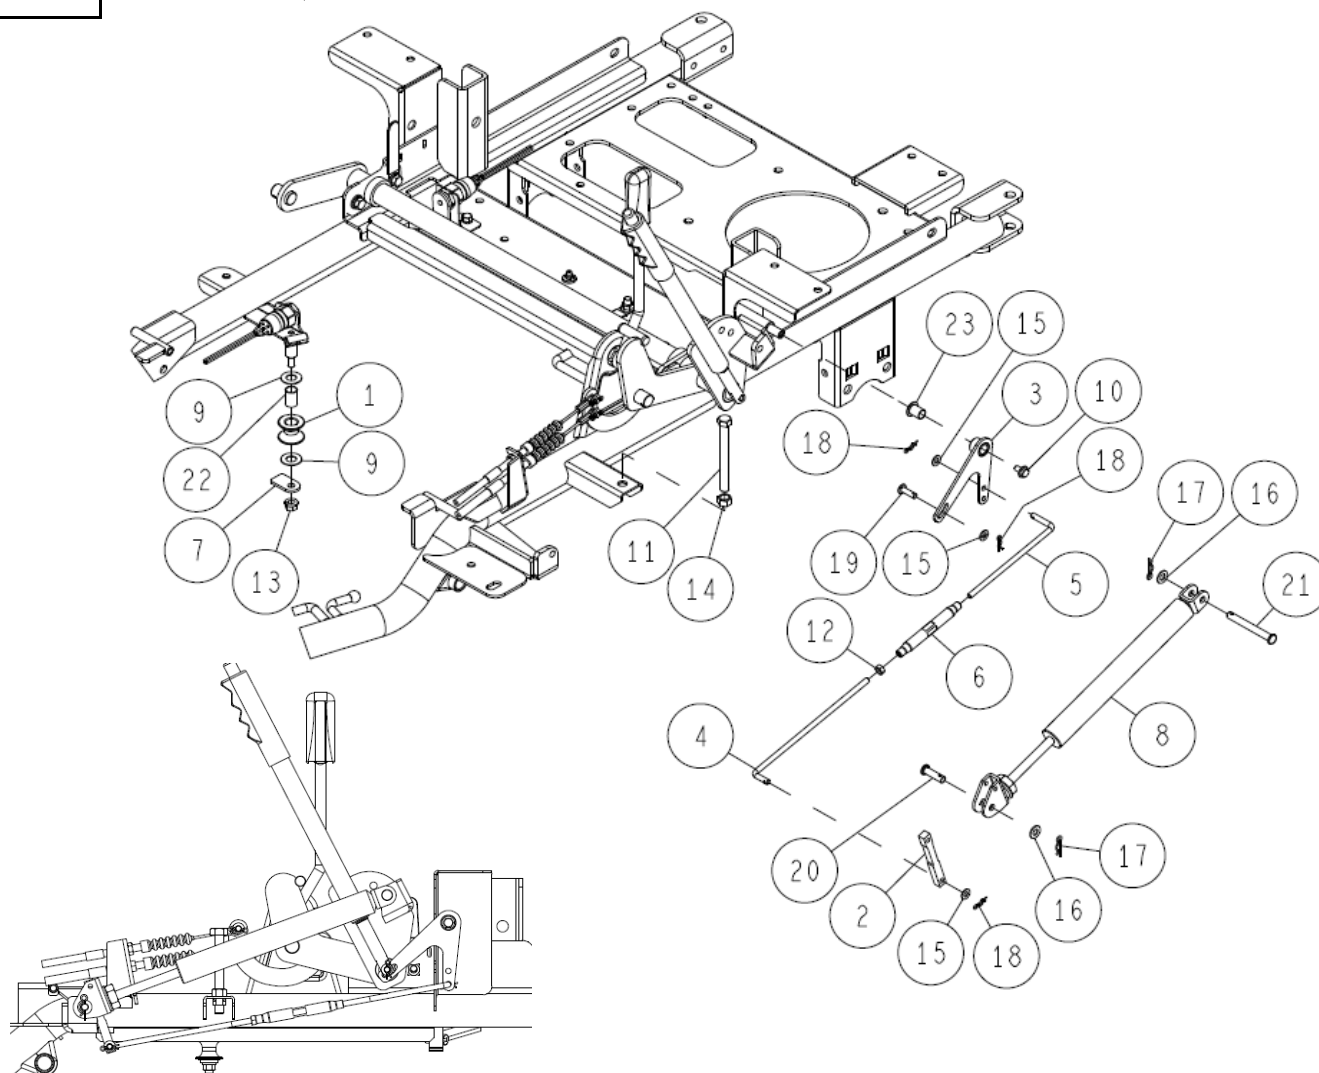

23	89-3511-010150	DU Bush 10.15.18F	1	
22	89-3510-012200	DU Bush 12.20	1	
21	89-2181-080692	Flat Head Pin 8*69	1	
20	89-2181-080282	Flat Head Pin 8*28	1	
19	89-2181-060202	Flat Head Pin 6*20	1	
18	89-2132-060002	Snap Pin 6 (with stopper)	3	
17	89-2131-080002	Snap Pin 8	2	
16	89-1711-080002	Flat Washer 8	2	
15	89-1711-060002	Flat Washer 6	3	
14	89-1611-100042	Mini Hexagonal Nut M10	1	
13	89-1543-080002	Mini Hexagonal Nut (SW) M8	1	
12	89-1511-060042	Hexagonal Nut M6	1	
11	89-1211-100907	Mini Hexagonal Bolt M10*90	1	
10	89-1137-060122	Hexagonal Bolt (PW) M6*12	1	
9	83-1020-355-00	Thrust Washer 12*24*1.0	2	
8	0322-73900	Gas Spring Free Lock Type(FLC75- 60)	1	
7	0244-22600	Brake Rod Hung Plate	1	
6	0244-11600	Turn Buckle (Pipe Type)	1	
5	0244-11500	Adjuster Rod (L)	1	
4	0244-11400	Adjuster Rod (R)	1	
3	0244-11300	Push Rod Receiver CMP	1	
2	0244-10500	Lock Pusher	1	
1	80-1484-354-10	Brake Rod Roller	1	
Ref.	Parts No.	Parts Name	Qty	Remarks