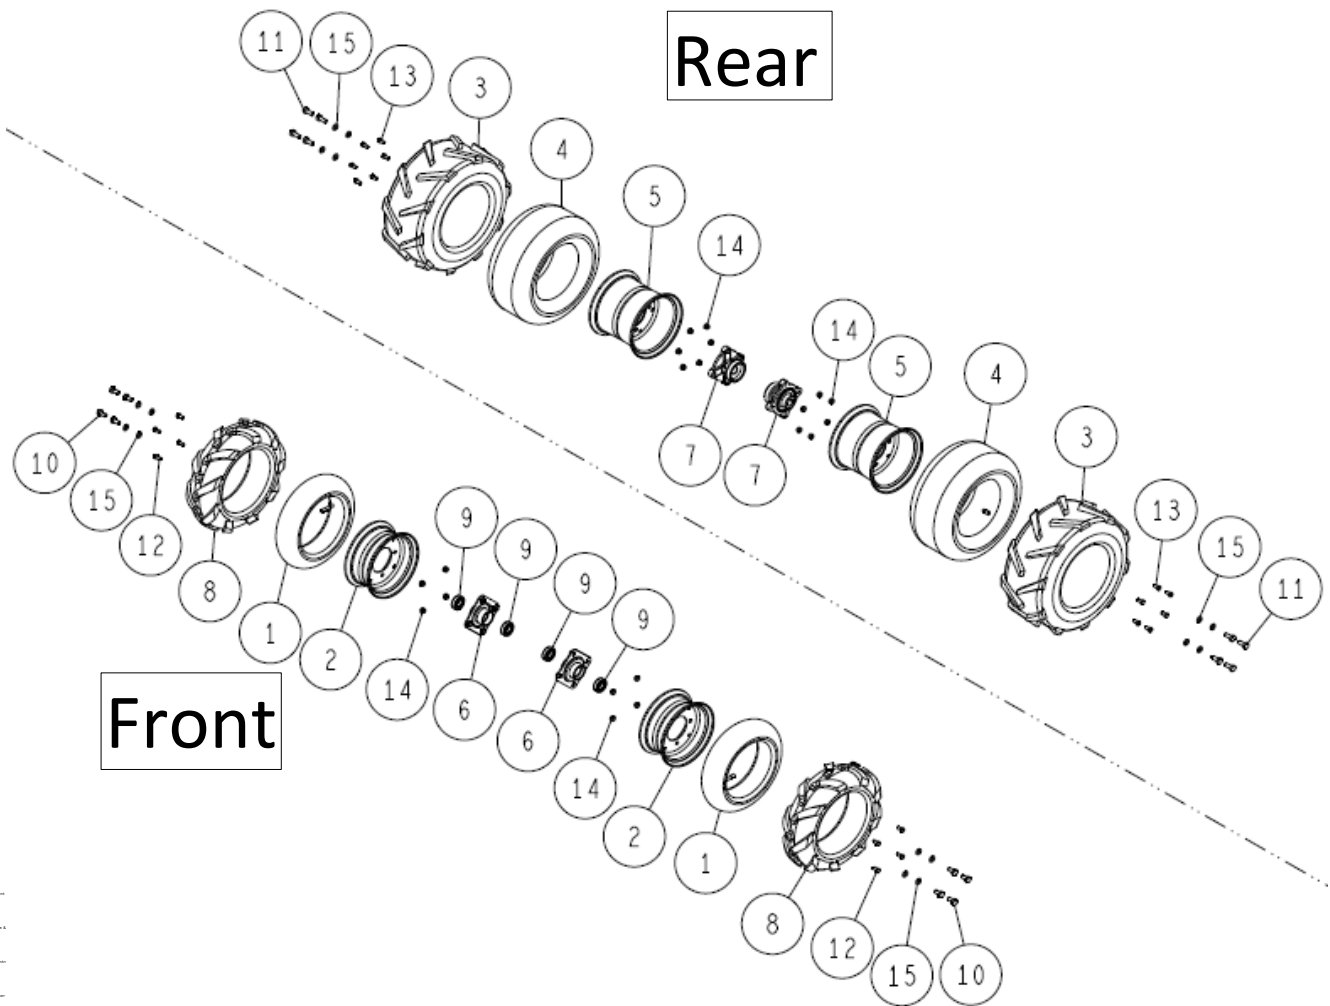

-	0322-35000	Tire Assy (R) 3.50-7 (TA)	1	1, 2, 8, 12, 14
-	0322-34000	Tire Assy (L) 3.50-7 (TA)	1	1, 2, 8, 12, 14
-	80-1751-412-00	Tire (R) Assy (16*7.00-8)	1	3, 4, 5, 13, 14
-	80-1751-411-00	Tire (L) Assy (16*7.00-8)	1	3, 4, 5, 13, 14
15	89-1750-100002	Spring Washer 10	16	
14	89-1543-080002	Mini Hexagonal Nut (SW) M8	20	
13	89-1213-080162	Mini Hexagonal Bolt (8T) M8*16	12	
12	89-1211-080162	Mini Hexagonal Bolt M8*16	8	
11	89-1113-100252	Hexagonal Bolt (8T) M10*25	8	
10	89-1113-100202	Hexagonal Bolt (8T) M10*20	8	
9	0342-77700	Bearing 6004 2NSE-NB	4	
8	0322-32100	Tire 3.50-7 (TA)	2	
7	0215-30101	Rear Wheel Boss White	2	
6	0207-30411	Front Wheel Boss White	2	
5	80-1751-407-00	Wheel Assy 16*700*8	2	
4	80-1751-404-00	Tire Tube 16*700*8	2	
3	80-1751-401-00	Tire 16*700*8	2	
2	80-1260-407-00	Wheel Assy 3.50-7	2	
1	80-1260-404-00	Tire Tube 3.50-7	2	
Ref.	Parts No.	Parts Name	Qty	Remarks