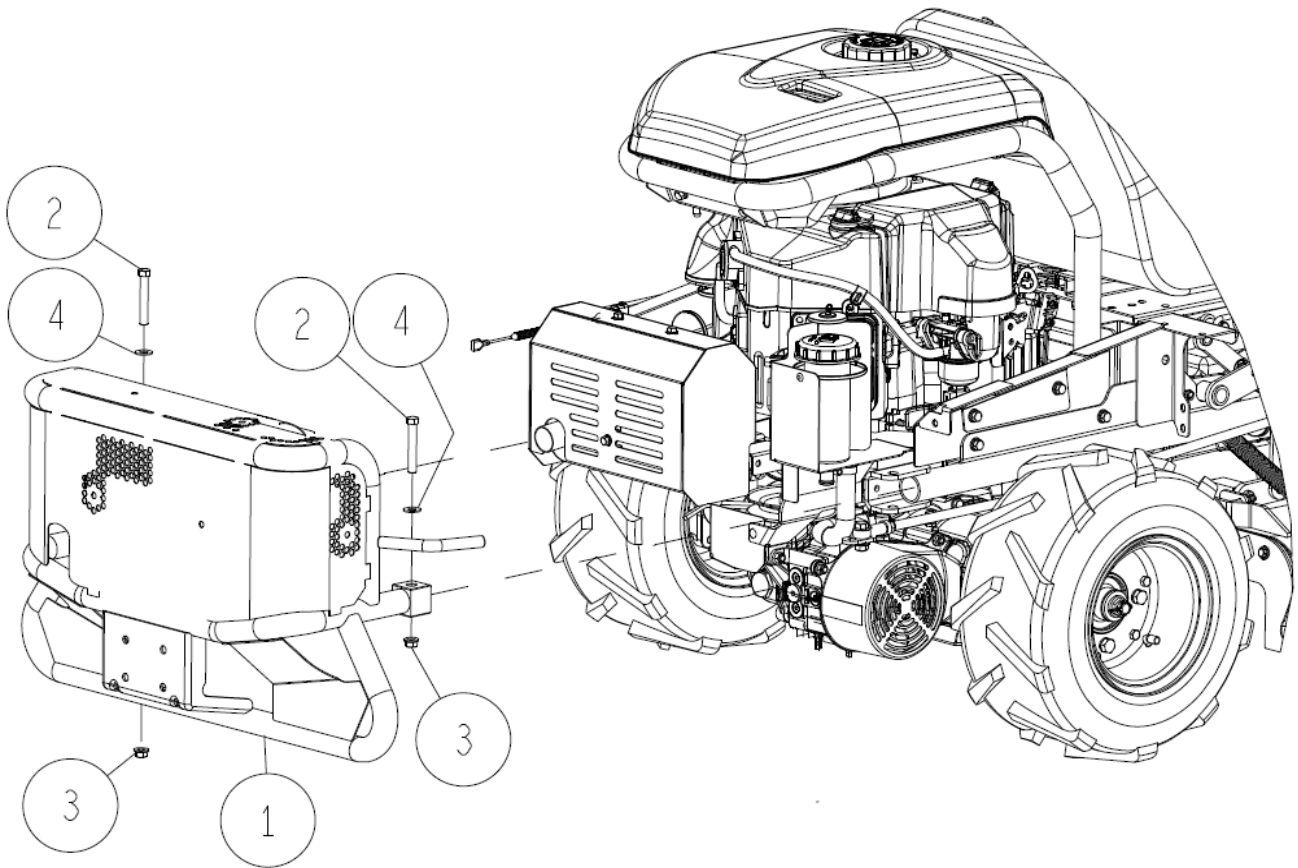

4	89-1714-100002	Flat Washer 10	2	
3	89-1631-100042	Flange Mini Hexagonal Nut M10	2	
2	89-1213-100652	Mini Hexagonal Bolt (8T) M10*65	2	
1	0348-2020G	Rear Frame CMP Green	1	
Ref.	Parts No.	Parts Name	Qty	Remarks