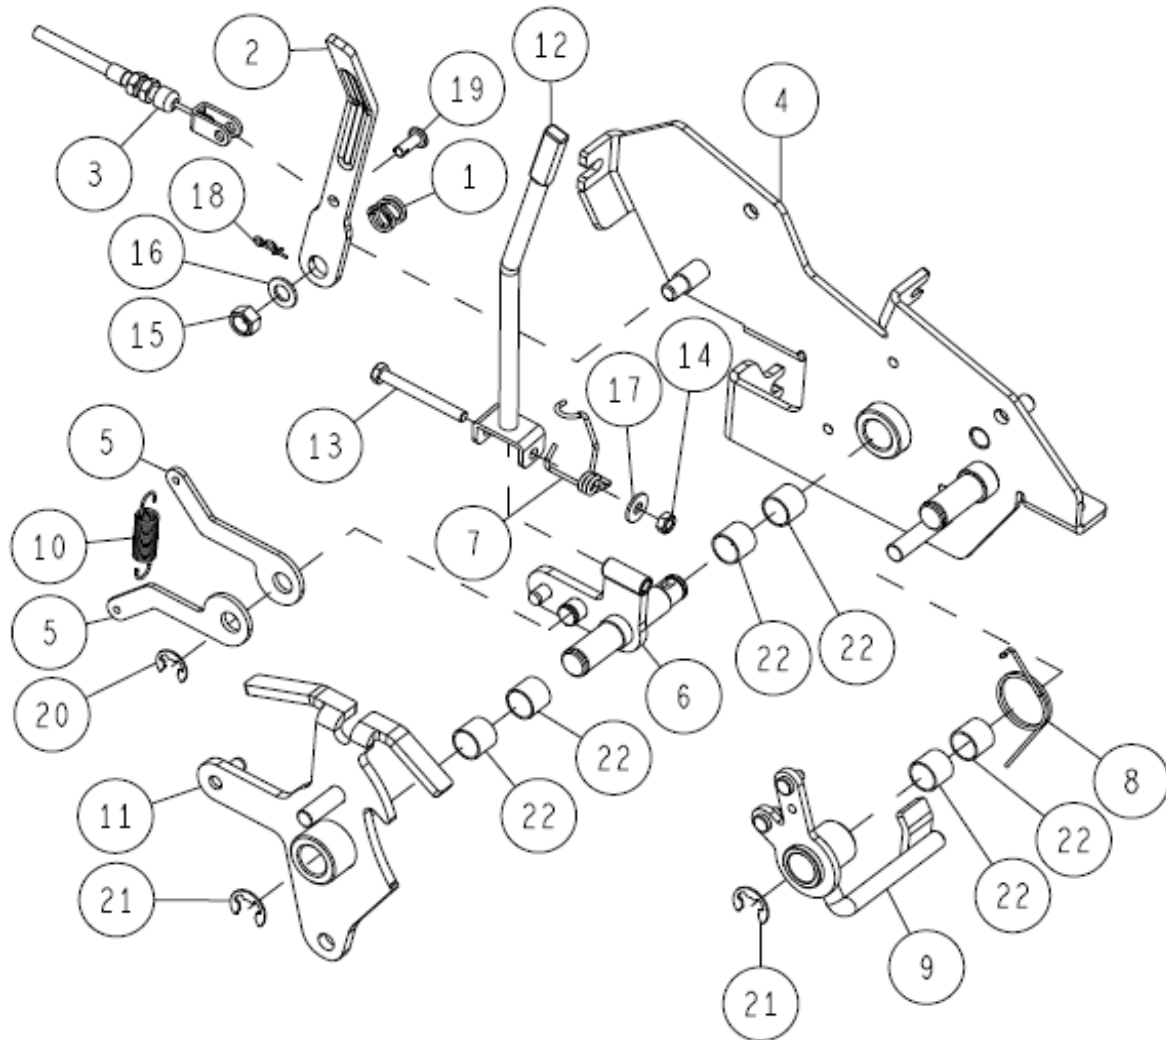

22	89-3510-016150	DU Bush 16.15	6	
21	89-2521-000120	E Type Ring 12	2	
20	89-2521-000100	E Type Ring 10	1	
19	89-2181-060162	Flat Head Pin 6*16	1	
18	89-2132-060002	Snap Pin 6 (with stopper)	1	
17	89-1713-060002	Flat Washer 6 (Large)	1	
16	89-1711-100002	Flat Washer 10*18*1.6	1	
15	89-1561-100002	Mini Hexagonal U Nut M10	1	
14	89-1551-060002	Hexagonal U Nut M6	1	
13	89-1113-060552	Hexagonal Bolt (8T) M6*55	1	
12	0348-10300	Change Lever CMP	1	
11	0348-1010H	Change Lever Guide CMP Gunmetal Grey	1	
10	0329-12500	Spring for Change Pedal	1	
9	0322-1240H	Change Return Arm CMP Gunmetal Grey	1	
8	0312-13800	Spring for Change Return Arm	1	
7	0312-13700	Spring for Change Lever	1	
6	0312-1242H	Change Lever Base CMP Gunmetal Grey	1	
5	0312-1231H	Neutral Arm Gunmetal Grey	2	
4	0312-1210H	Change Bracket CMP Gunmetal Grey	1	
3	0244-72410	Defferential Lock Wire	1	
2	0244-13200	Differential Lock Lever CMP	1	
1	80-1020-263-00	Control Lever Shaft Spring	1	
Ref.	Parts No.	Parts Name	Qty	Remarks