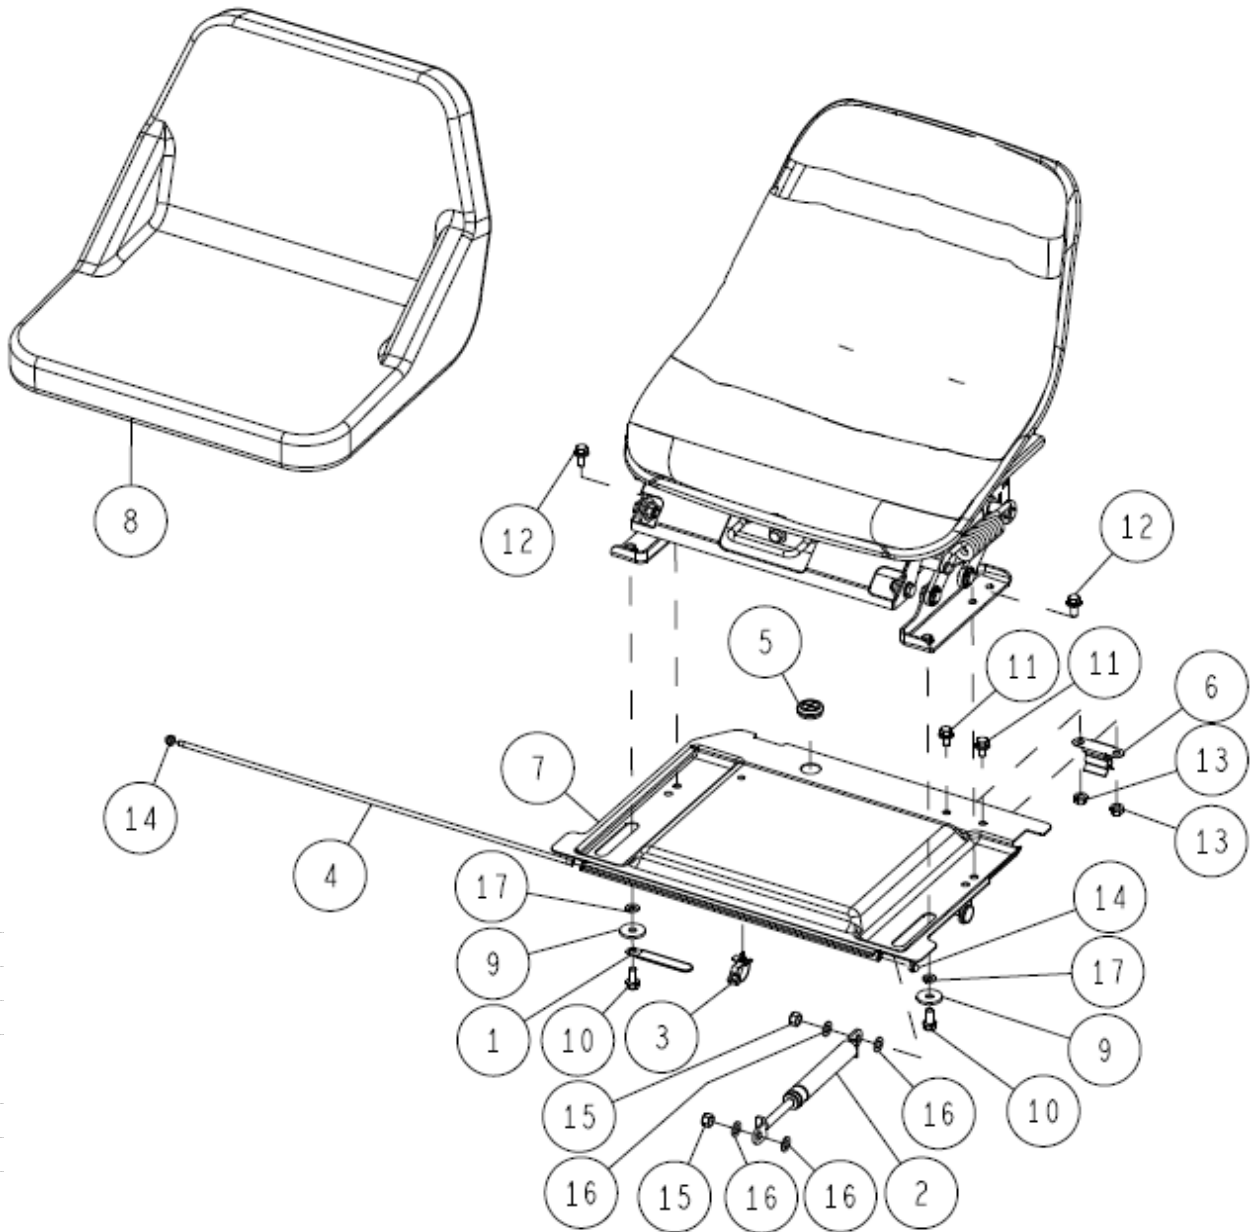

42/50 Seat 1/4

17	89-1750-080002	Spring Washer 8	2	
16	89-1711-100002	Flat Washer 10*18*1.6	4	
15	89-1561-100002	Mini Hexagonal U Nut M10	2	
14	89-1553-060002	Bag Hexagonal U Nut M6	2	
13	89-1543-080002	Mini Hexagonal Nut (SW) M8	2	
12	89-1233-080202	Mini Hexagonal Bolt (PWSW) M8*20	2	
11	89-1233-080162	Mini Hexagonal Bolt (PWSW) M8*16	2	
10	89-1232-080202	Mini Hexagonal Bolt (SW) M8*20	2	
9	83-1415-312-00	Washer 8*30*3.2	2	
8	0322-73100	Seat Cover (option)	1	
7	0322-2160G	Seat Bracket CMP Green	1	
6	0312-70700	Bonnet Clip	1	
5	0244-73700	Grommet 24	1	
4	0244-22200	Seat Bracket Shaft	1	
3	0221-71900	Clip CT-339	1	
2	0207-72700	Gas Spring KMF 50-40	1	
1	80-1792-988-00	Harness Clip 8	1	
Ref.	Parts No.	Parts Name	Qty	Remarks