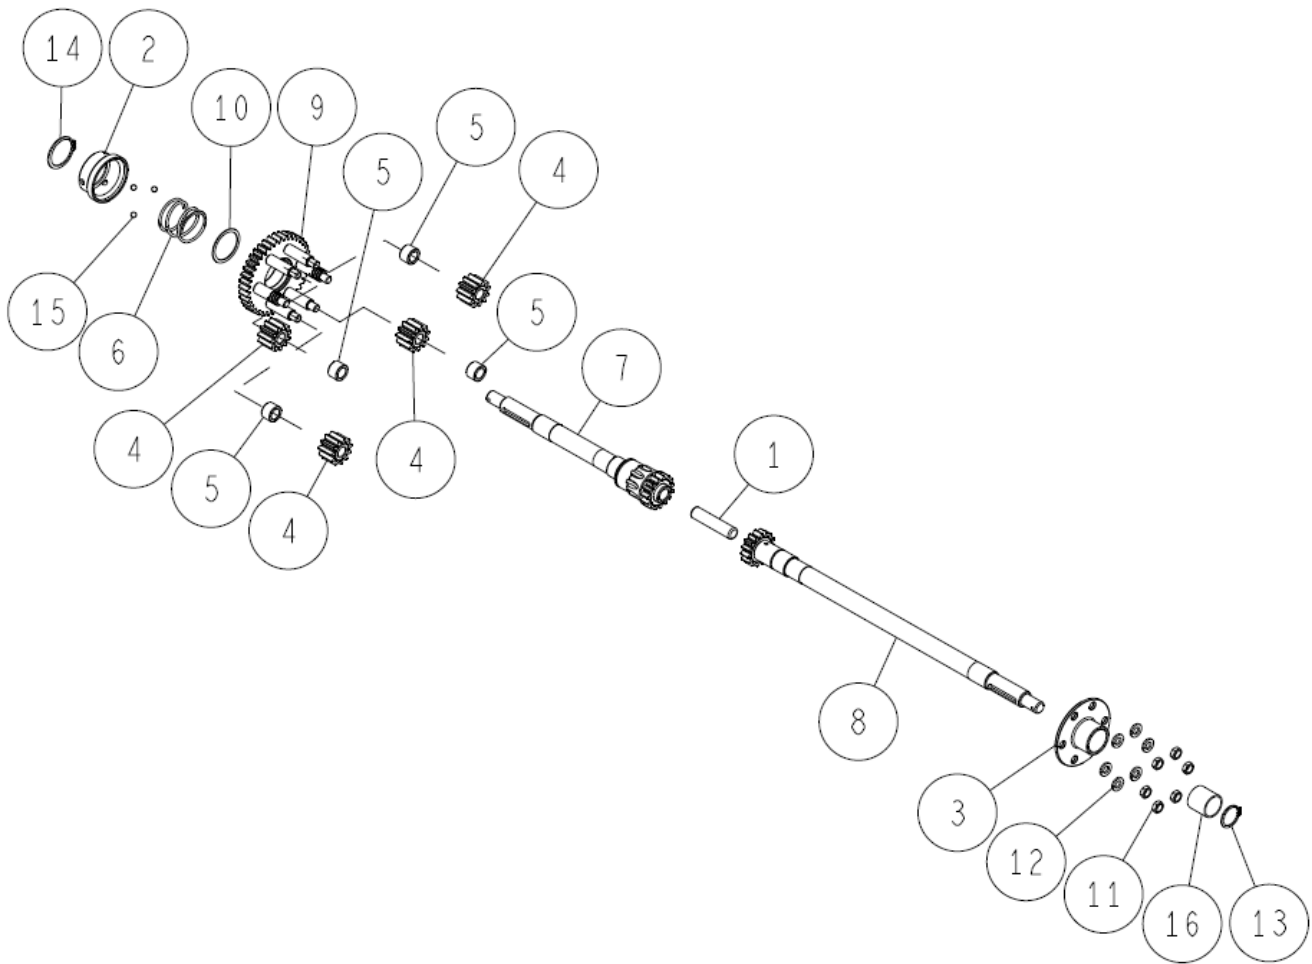

16	89-3510-028300	DU Bush 28.30	1	
15	89-3410-075000	Steel Ball 7.5	3	
14	89-2511-000400	Snap Ring (S40)	1	
13	89-2511-000280	Snap Ring (S28)	1	
12	89-1750-100002	Spring Washer 10	6	
11	89-1613-100042	Mini Hexagonal Nut (3 sorts) M10	6	
10	83-1830-382-00	Thrust Washer 40*48*1.0	1	
9	0244-00300	Axle Gear 39T CMP	1	
8	0215-00900	Axle (L) CMP	1	
7	0215-00800	Axle (R) CMP	1	
6	80-1751-162-00	Differential Lock Spring	1	
5	80-1481-155-00	Differential Gear Shaft Collar	4	
4	80-1481-152-00	Differential Lock Gear 11T	4	
3	80-1481-151-00	Differential Lock Plate	1	
2	80-1425-143-00	Differential Lock Cone	1	
1	80-1415-150-00	Axle Pin	1	
Ref.	Parts No.	Parts Name	Qty	Remarks