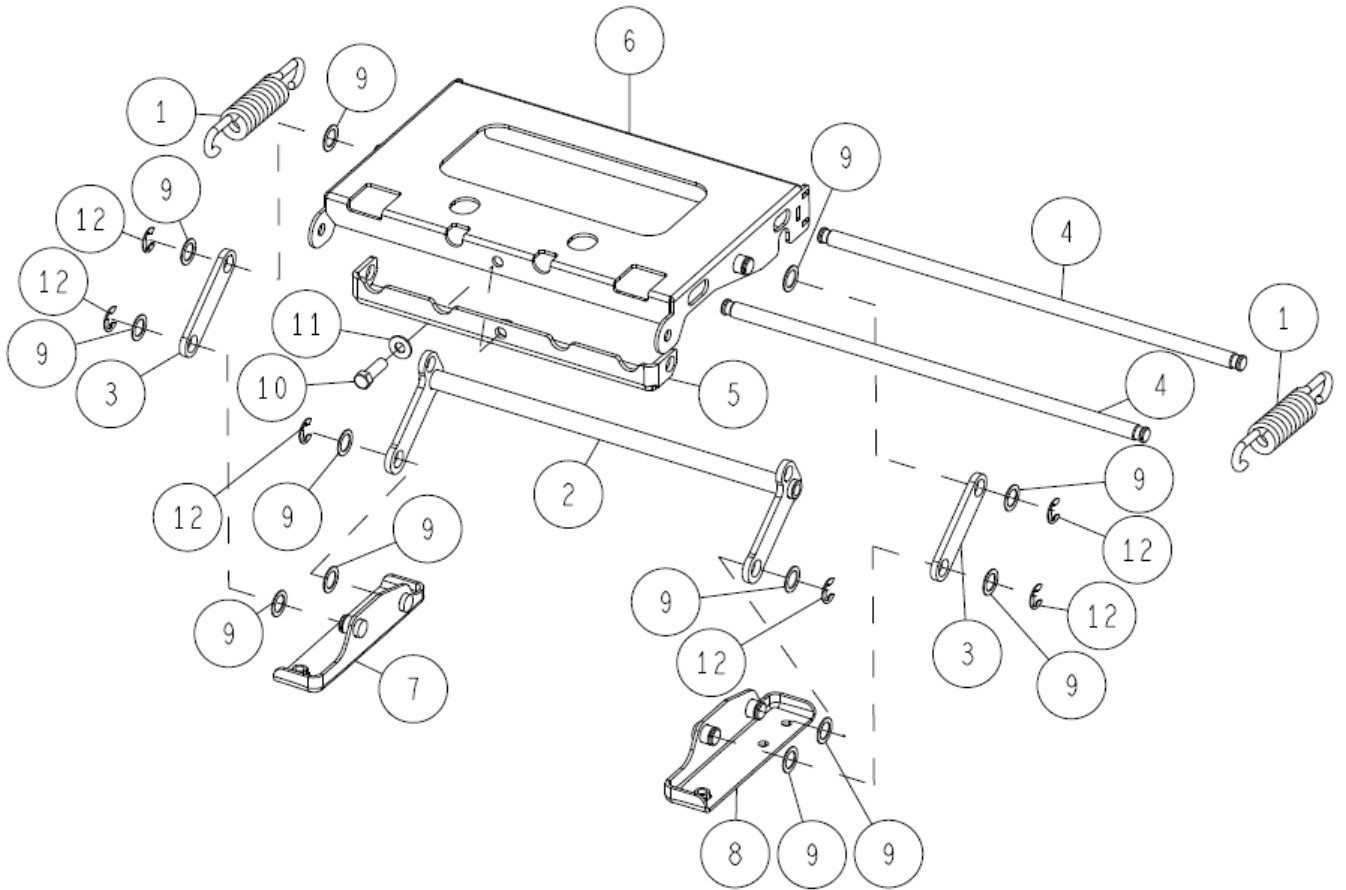

12	89-2521-000120	E Type Ring 12	6	
11	89-1714-100002	Flat Washer 10	1	
10	89-1211-100302	Mini Hexagonal Bolt M10*30	1	
9	83-1020-363-00	Thrust Washer 16*24*1.0	12	
8	0348-2120G	Link Upper Bracket (L) CMP Green	1	
7	0348-2110G	Link Upper Bracket (R) CMP Green	1	
6	0341-21901	Link Upper Bracket CMP White	1	
5	0312-22101	Spring Shaft Hook CMP White	1	
4	0312-21800	Spring Shaft	2	
3	0312-21701	Seat Parallel Link (B) White	2	
2	0312-21601	Parallel Seat Link CMP White	1	
1	0244-71200	Spring for Seat Link	2	
Ref.	Parts No.	Parts Name	Qty	Remarks