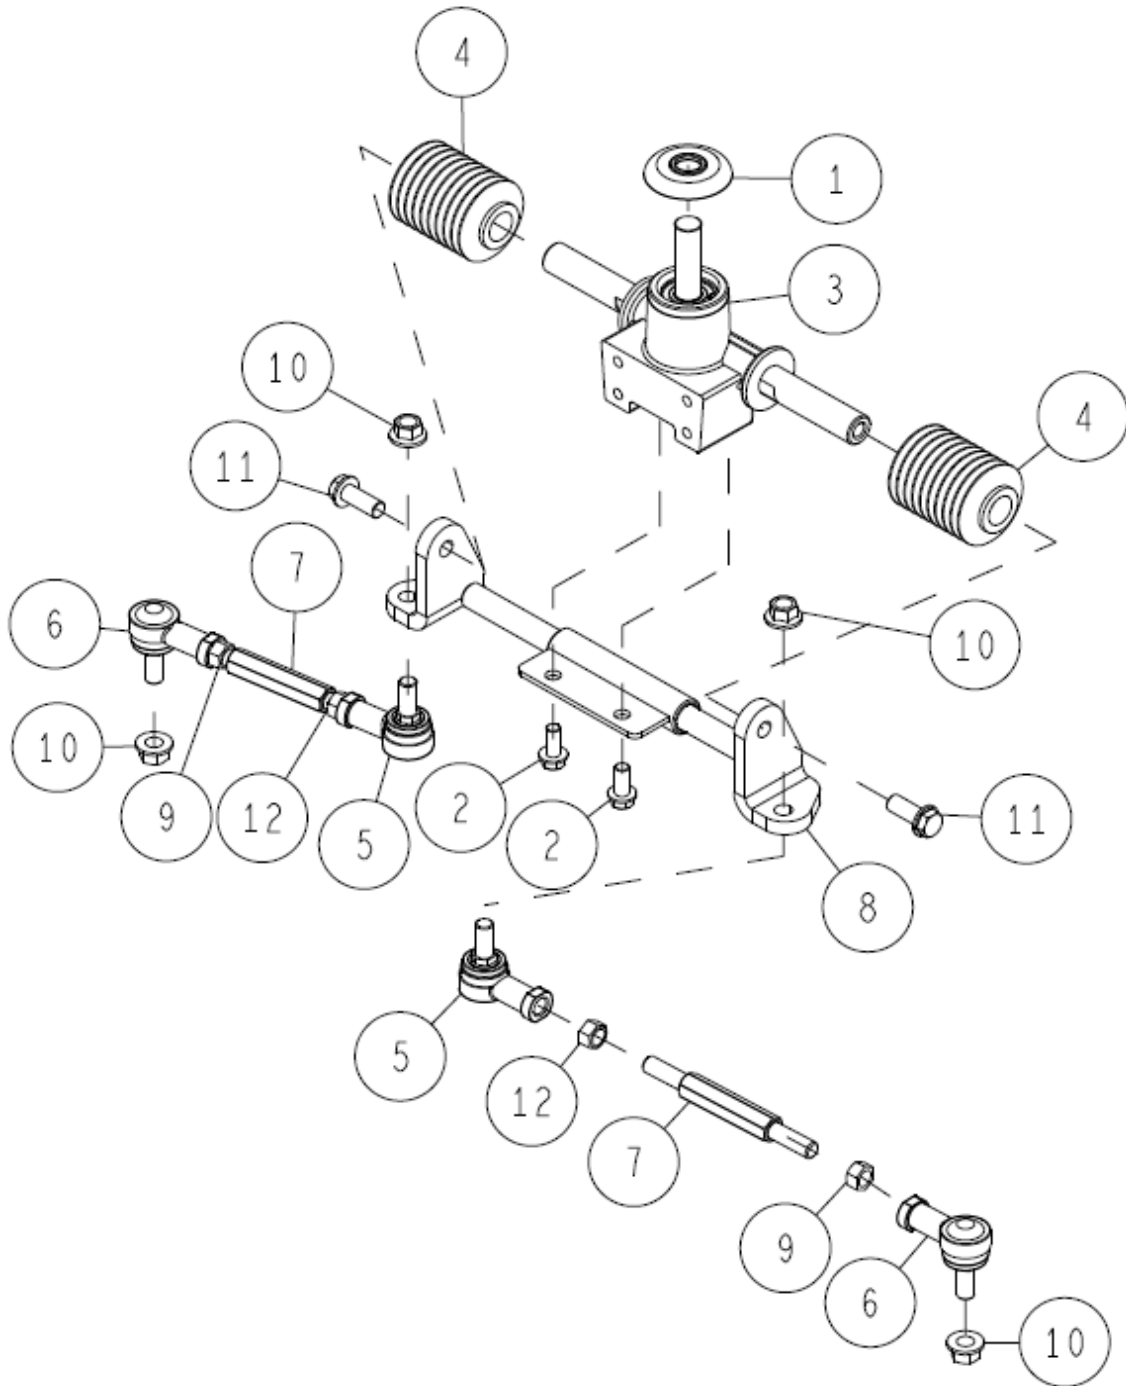

-	0207-13000	Tie Rod Adjuster Assy	2	5, 6, 7, 9, 12
12	89-1612-100042	Mini Hexagonal Nut (Slender) M10	2	
11	89-1254-100252	Flange Mini Hexagonal Bolt M10*25 P=1.25	2	
10	83-1493-255-00	Flange Lock Nut M10 (slender)	4	
9	83-1493-195-00	Hexagonal Nut (slender) M10 Left	2	
8	0322-1060H	Rack Support CMP (RM881) Gunmetal Grey	1	
7	0207-13100	Tie Rod Adjuster	2	
6	80-1493-963-00	Link Ball LHSA 10DLE21	2	
5	80-1493-962-00	Link Ball LHSA 10DE21	2	
4	80-1490-967-00	Steering Boots	2	
3	80-1484-962-10	Steering Gear Box Assy	1	
2	80-1020-719-00	Hexagonal Tap Tight M8*18	2	
1	80-1016-461-00	Bearing Cover	1	
Ref.	Parts No.	Parts Name	Qty	Remarks