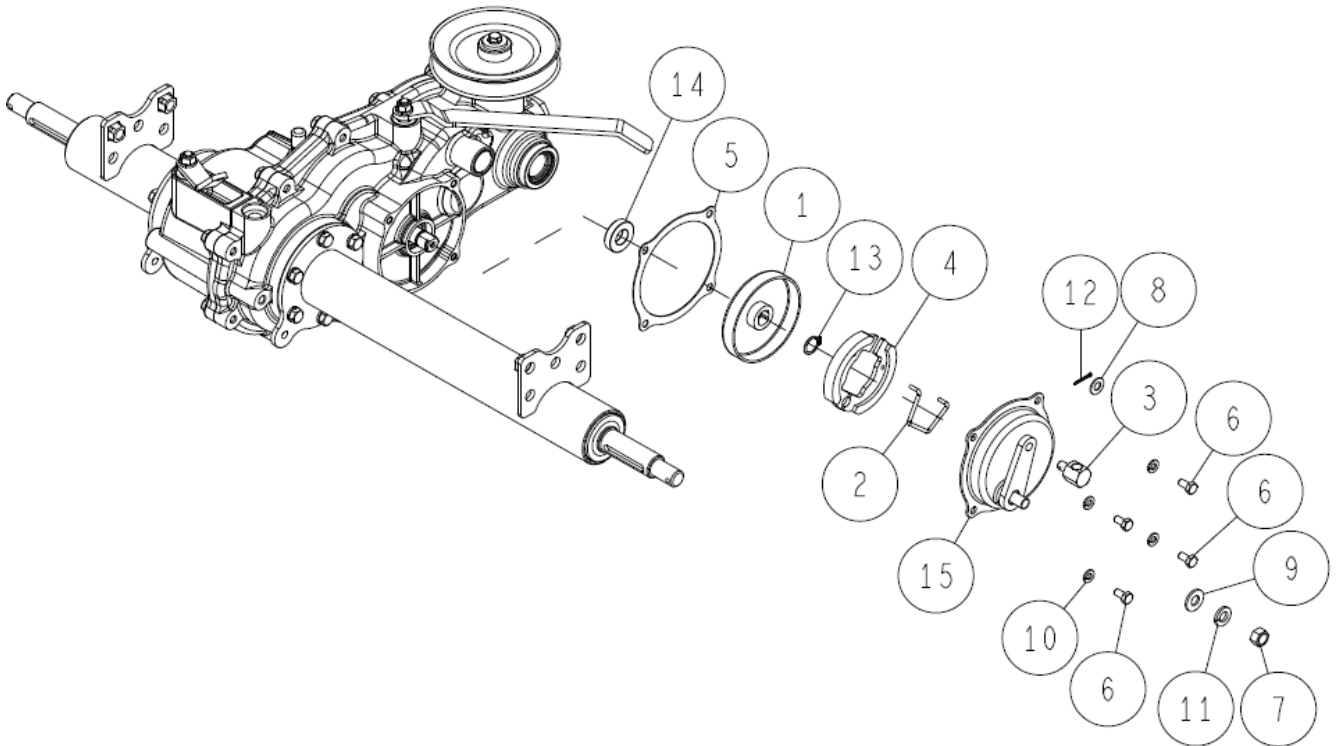

-	0207-73000	Brake Assy(with packing)	1	1, 2, 4, 5, 7, 9, 11, 15
-	0207-73100	Brake Assy(without packing)	1	1, 2, 4, 7, 9, 11, 15
-	0207-73200	Brake Cap Assy	1	2, 4, 7, 9, 11, 15
15	-	Brake Cap & Brake Arm	1	included in Brake Assy (cannot be sold separately)
14	89-5125-153007	Oil Seal UE 15.30.07F	1	
13	89-2511-000150	Snap Ring (S15)	1	
12	89-2120-200152	Split Pin 2*15	1	
11	89-1750-100002	Spring Washer 10	1	
10	89-1750-060002	Spring Washer 6	4	
9	89-1712-100000	Flat Washer 10	1	
8	89-1711-080002	Flat Washer 8	1	
7	89-1611-100042	Mini Hexagonal Nut M10	1	
6	89-1113-060122	Hexagonal Bolt (8T) M6*12	4	
5	0308-00300	Brake Cover PK (PA-7)	1	
4	0244-88100	Brake Shoe Set (PA-7)	1	
3	0207-10300	Brake Joint	1	
2	80-1030-285-00	Spring for Brake Shoe Return	1	
1	80-1030-282-00	Brake Drum (PA-7)	1	
Ref.	Parts No.	Parts Name	Qty	Remarks