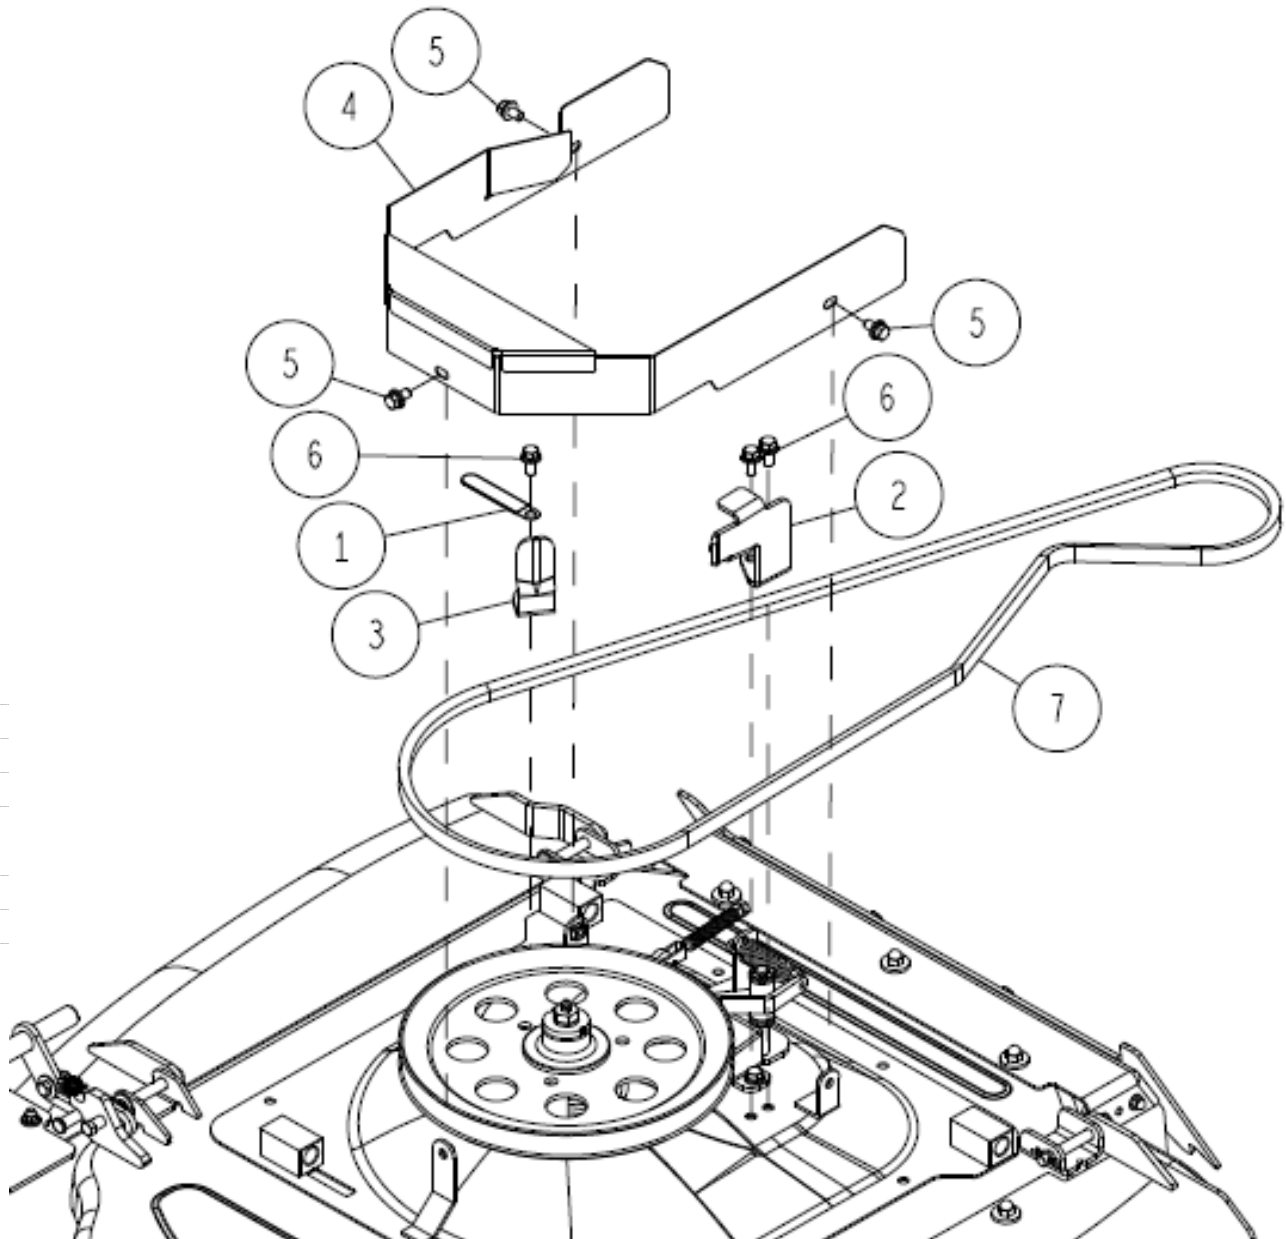

7	89-6123-007802	V Belt SB-78 (W800)	1	
6	89-1233-080202	Mini Hexagonal Bolt (PWSW) M8*20	3	
5	89-1233-080162	Mini Hexagonal Bolt (PWSW) M8*16	3	
4	0322-5060H	Knife Belt Cover CMP Gunmetal Grey	1	
3	0244-4260H	Knife Pulley Belt Holder Gunmetal Grey	1	
2	0244-4240H	Belt Holder Left Gunmetal Grey	1	
1	80-1792-988-00	Harness Clip 8	1	
Ref.	Parts No.	Parts Name	Qty	Remarks