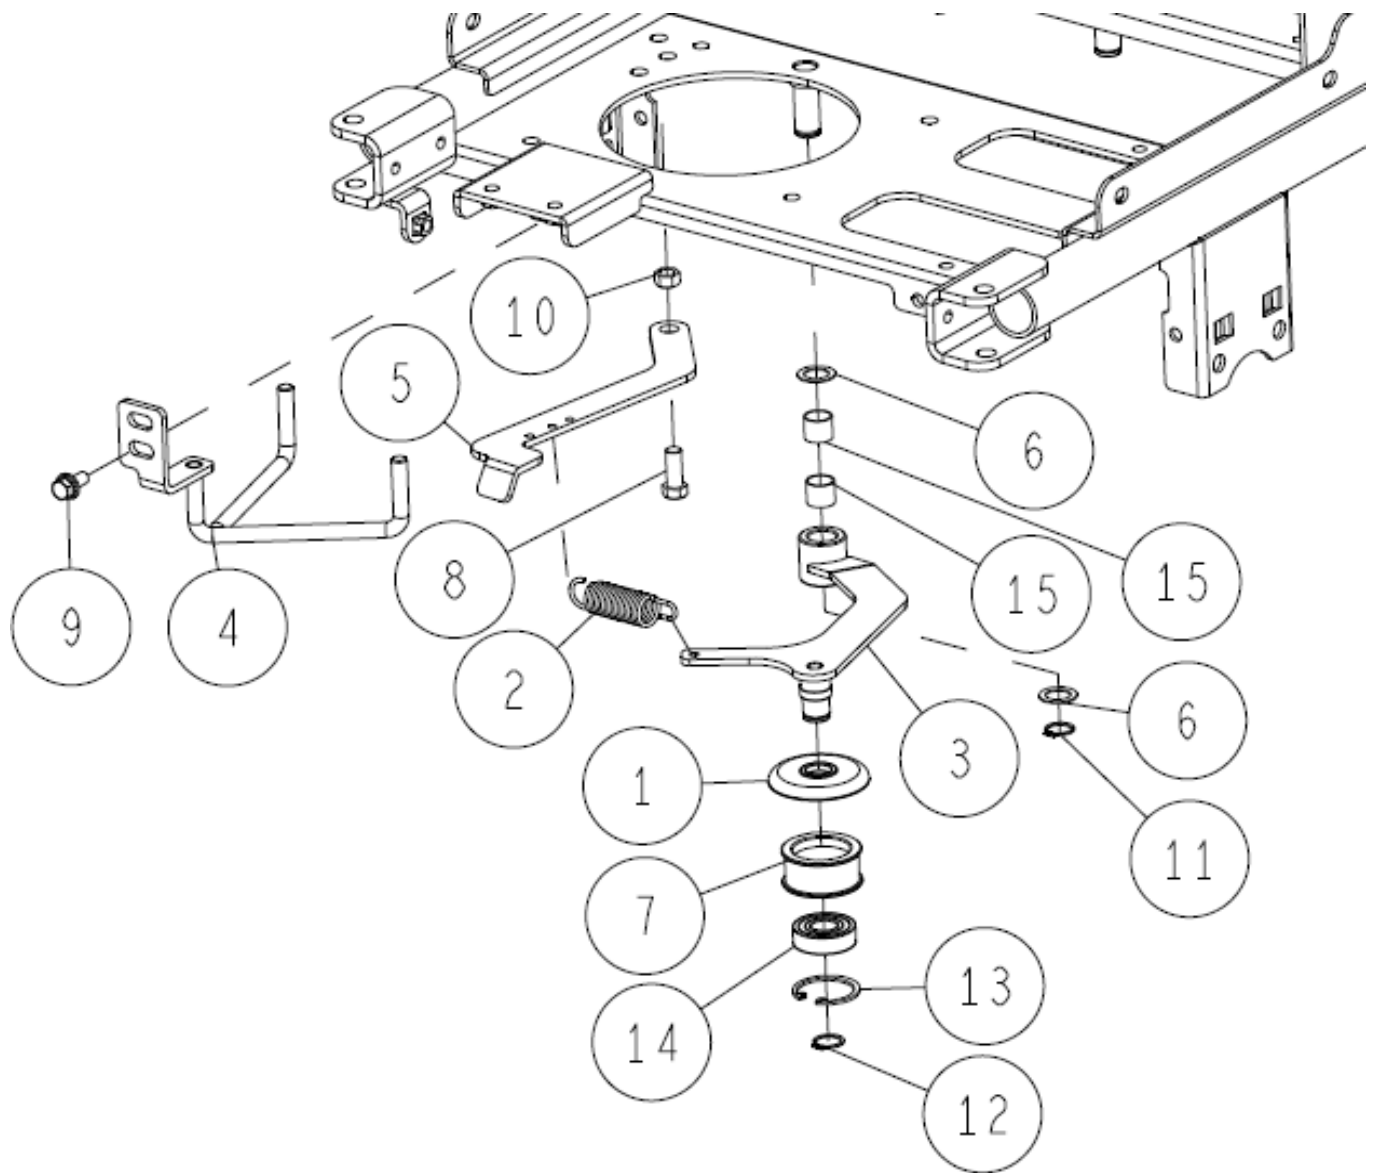

-	0227-42000	Knife Tension Pulley Set	1	4,6,13,15,16*2pcs
-	0227-41000	Knife Tension Pulley (A) Set	1	5,7,13,15,16*2pcs
17	89-3510-016250	DU Bush 16.25	2	
16	89-3115-062024	Bearing 6202 2RS	4	
15	89-2512-000350	Snap Ring (R35)	2	
14	89-2511-000160	Snap Ring (S16)	1	
13	89-2511-000150	Snap Ring (S15)	2	
12	89-1750-100002	Spring Washer 10	2	
11	89-1713-100002	Flat Washer 10 (Large)	2	
10	89-1613-100042	Mini Hexagonal Nut (3 sorts) M10	2	
9	83-1020-363-00	Thrust Washer 16*24*1.0	2	
8	0322-4120H	Knife Tention Arm CMP Gunmetal Grey	1	
7	0244-42800	Tension Idler Shaft	1	
6	0227-40400	Knife Tension Pulley Axle	1	
5	0227-40300	Knife Tension Pulley (A)	1	
4	0227-40200	Knife Tension Pulley	1	
3	0207-78400	Spring For Knife Tension Return	1	
2	80-1483-568-00	Knife Tension Return Spring	1	
1	80-1482-549-00	Rubber Cover 58	2	
Ref.	Parts No.	Parts Name	Qty	Remarks