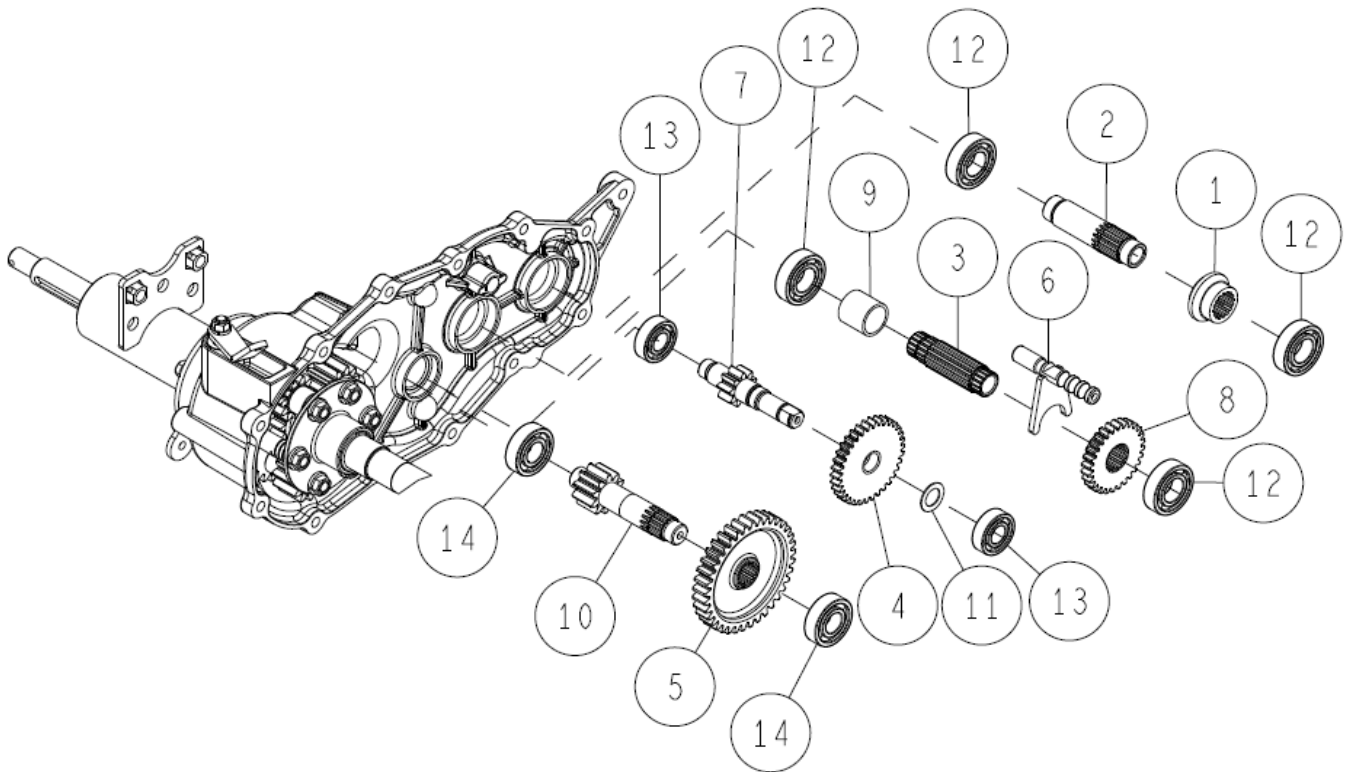

14	89-3111-062034	Bearing 6203	2	
13	89-3111-062024	Bearing 6202	2	
12	89-3111-060044	Bearing 6004	4	
11	83-1020-361-00	Thrust Washer 15*24*1.0	1	
10	0244-00400	D Axle	1	
9	0215-00500	C Axle Collar 26	1	
8	0215-00400	Shift Gear 28	1	
7	0215-00300	Brake Shaft	1	
6	0207-01600	Shift Fork Shaft CMP	1	
5	0207-01400	D Axle 37T Gear	1	
4	0207-01310	Brake Shaft 34T Gear	1	
3	0207-00700	C Axle	1	
2	0207-00600	B Axle	1	
1	0207-00500	20T Spiral Mita Gear(R)	1	
Ref.	Parts No.	Parts Name	Qty	Remarks