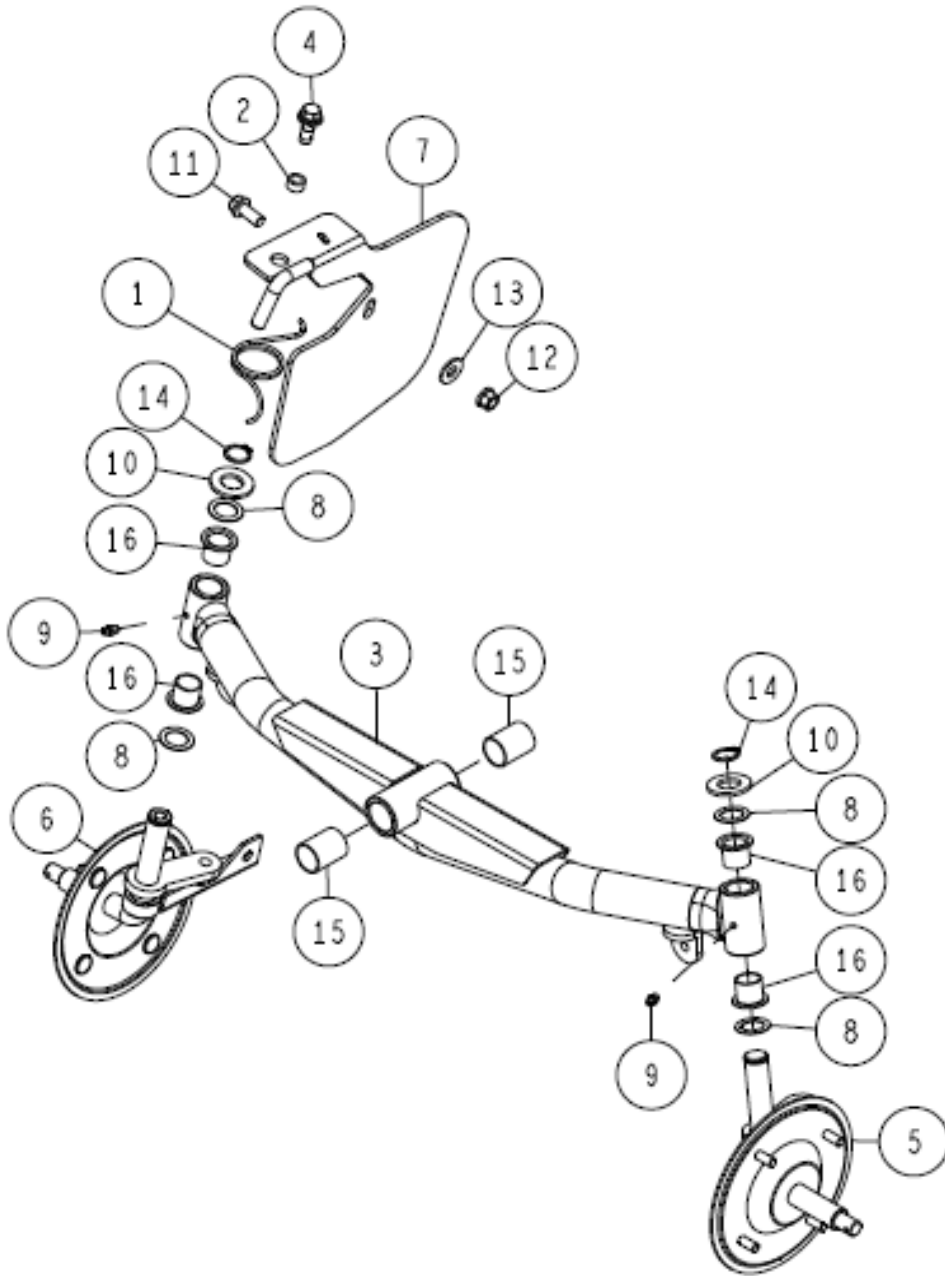

16	89-3511-020200	DU Bush 20.20.31F	4	
15	89-3510-025350	DU Bush 25.35	2	
14	89-2511-000200	Snap Ring (S20)	2	
13	89-1713-100002	Flat Washer 10 (Large)	1	
12	89-1543-100002	Mini Hexagonal Nut (SW) M10	1	
11	89-1232-100252	Mini Hexagonal Bolt (SW) M10*25	1	
10	83-1490-337-00	Washer 20*38*3.2	2	
9	83-1415-975-00	Grease Nipple M6	2	
8	83-1310-371-00	Thrust Washer 20*30*1.0	4	
7	0341-3120H	Front Right Flapper CMP Gunmetal Grey	1	
6	0341-3110H	King Pin Right CMP Gunmetal Grey	1	
5	0322-3020H	King Pin Left CMP Gunmetal Grey	1	
4	0312-74300	Hexagonal Bolt (7T-SW.PW) M10*30 (Meck)	1	
3	0312-3210H	Front Axle CMP Gunmetal Grey	1	
2	0259-30600	Front Right Flapper Collar	1	
1	0259-30500	Front Right Flapper Return Spring	1	
Ref.	Parts No.	Parts Name	Qty	Remarks