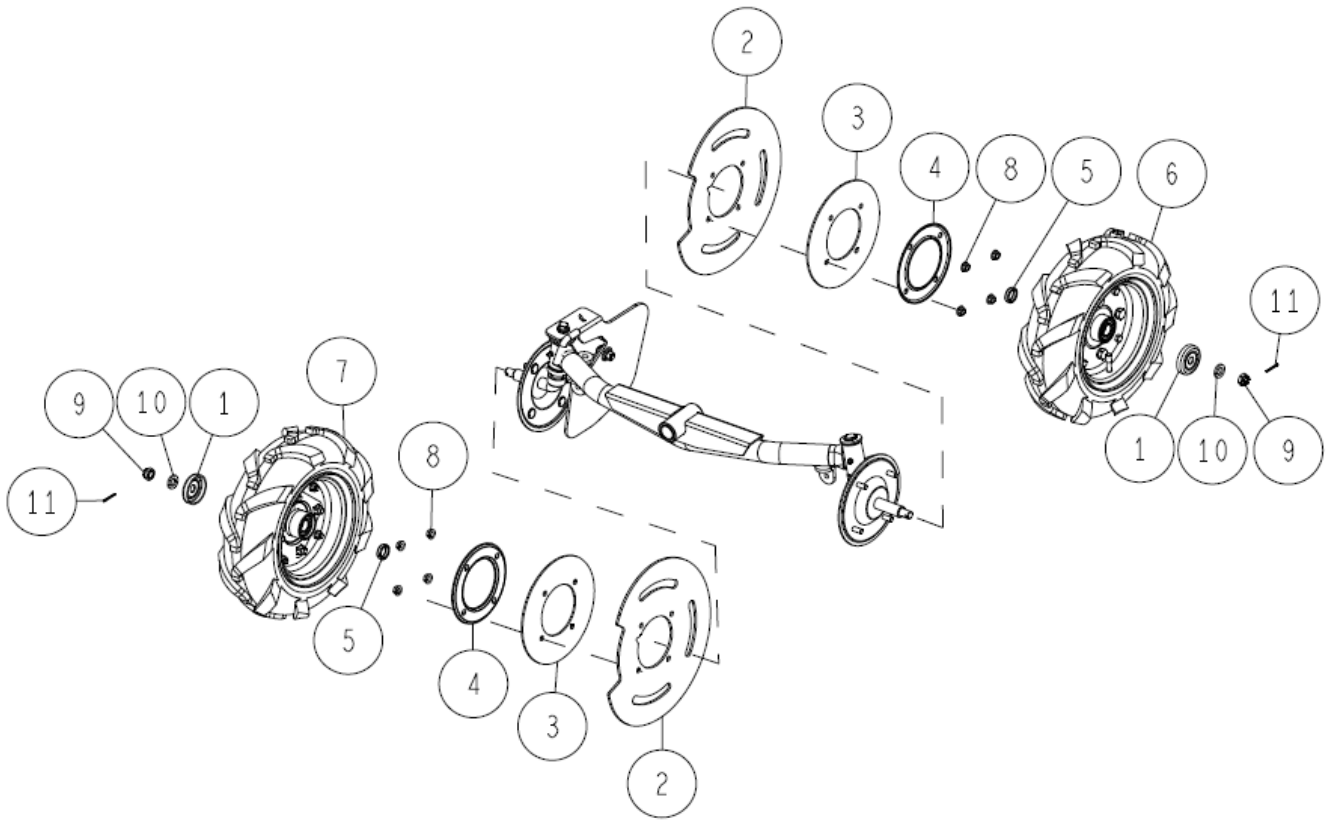

11	89-2120-250252	Split Pin 2.5*25	2	
10	89-1750-140002	Spring Washer 14	2	
9	89-1668-140042	Mini Low Castle Nut (2 sorts) M14	2	
8	89-1631-080042	Flange Mini Hexagonal Nut M8	8	
7	0322-33000	Front Tire (R) ASSY (3.50-7 TA) (Include Wheel Boss)	1	Page 32
6	0322-32000	Front Tire (L) ASSY (3.50-7 TA) (Include Wheel Boss)	1	Page 32
5	0207-31100	King Pin Collar	2	
4	0207-30900	Front Wheel Rubber Cover Support	2	
3	0207-30800	Front Wheel Rubber Cover (IN) for 7inch	2	
2	0207-30600	Front Wheel Rubber Cover	2	
1	0207-30500	Front Wheel Dust Cover	2	
Ref.	Parts No.	Parts Name	Qty	Remarks