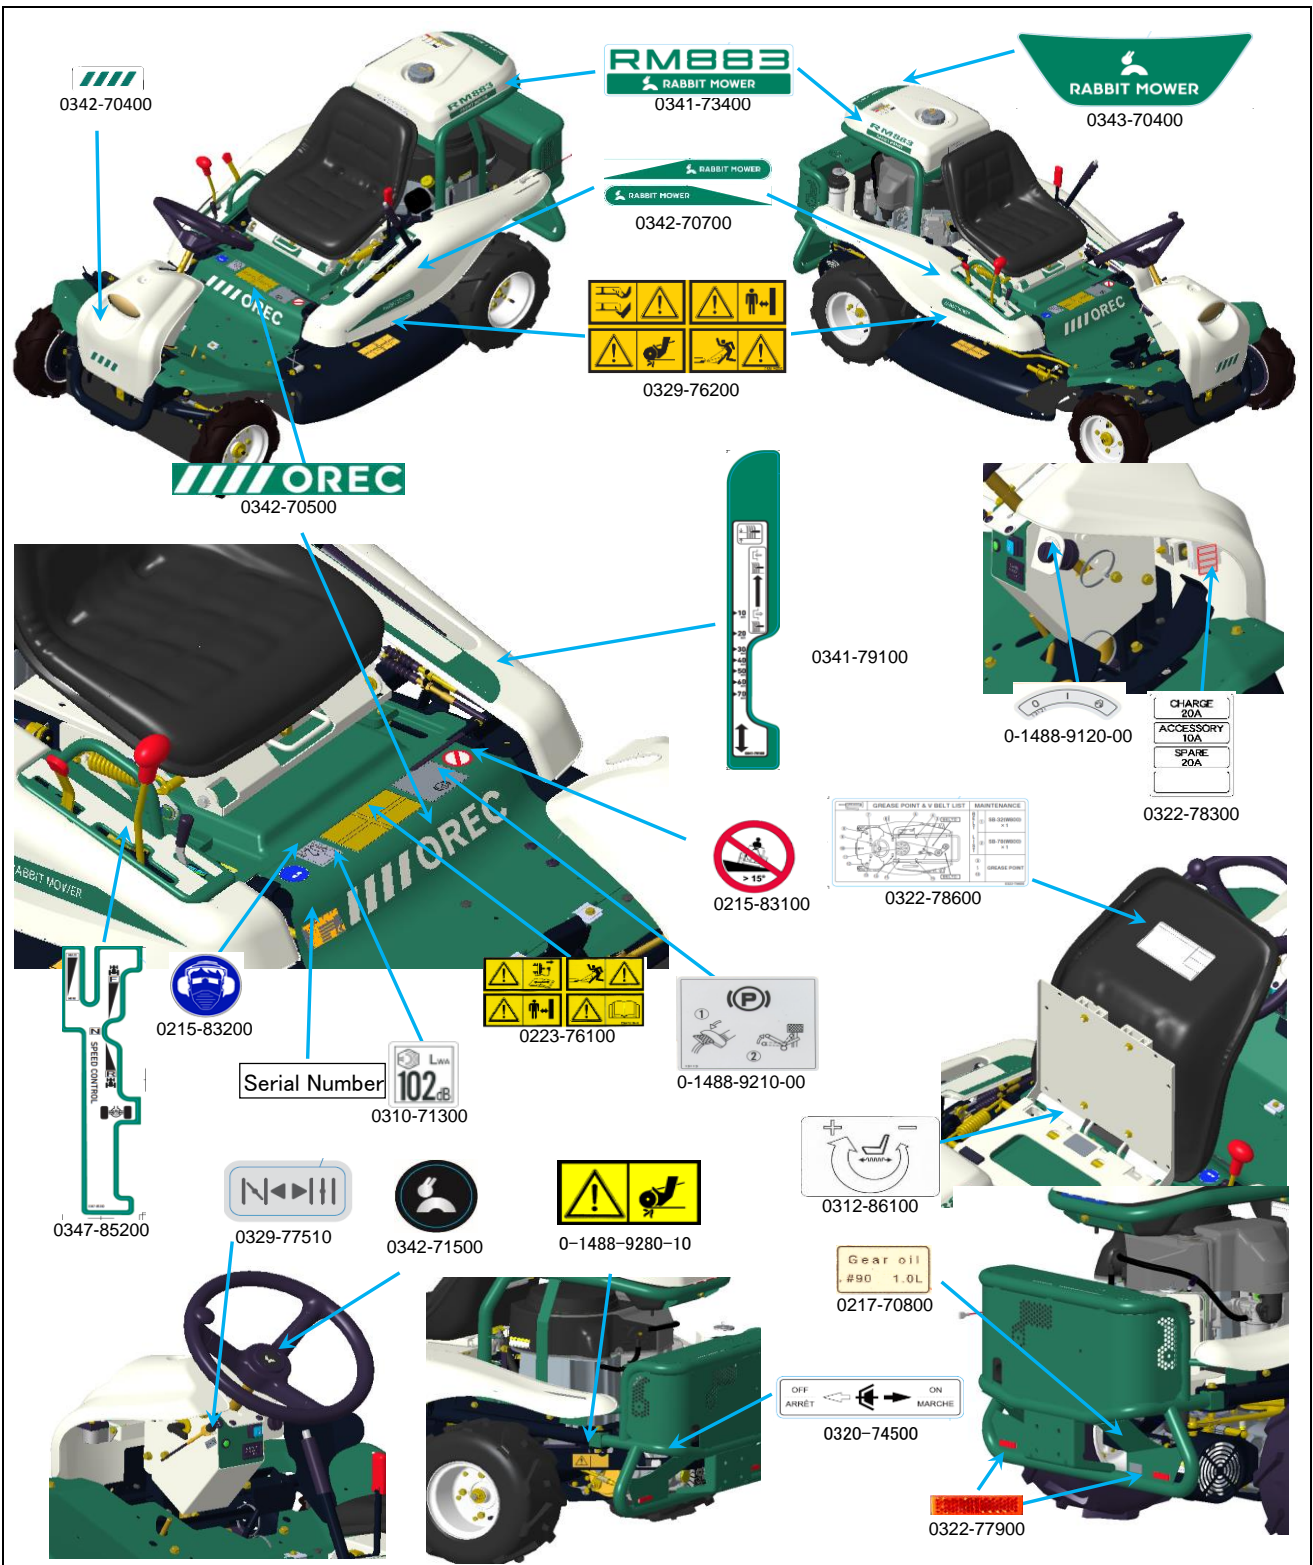

0342-70400

RM883
RABBIT MOWER
0341-73400

RABBIT MOWER
0343-70400

RABBIT MOWER
0342-70700

0329-76200

OREC
0342-70500

0341-79100