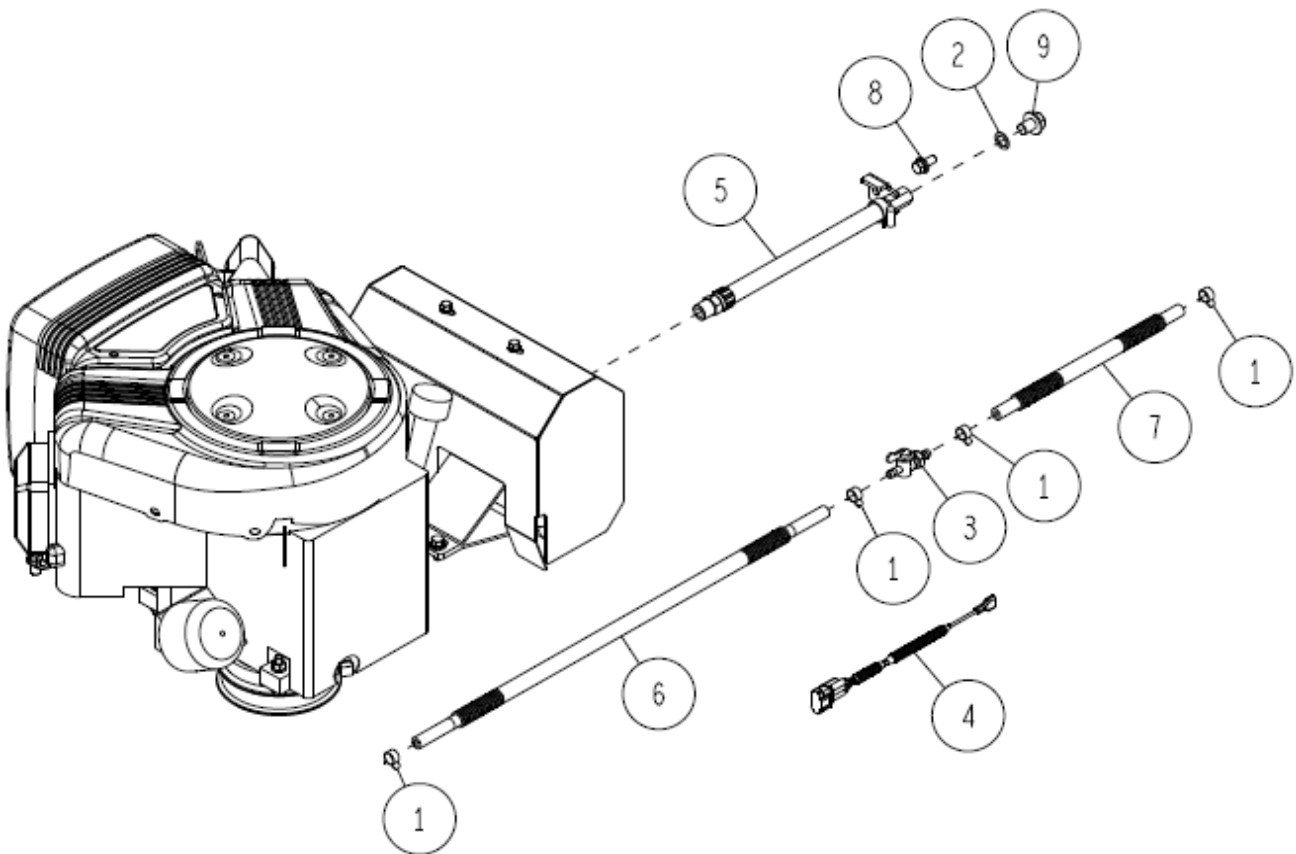

-	0322-74000	Fuel Cock Assy (K)	1	1*2pcs, 3, 7
-	0322-72500	Fuel Hose 270L & Clip	1	1*2pcs, 7
-	0322-72400	Fuel Hose 600L & Clip	1	1*2pcs, 6
9	89-1251-120152	Flange Mini Hexagonal Bolt M12*15	1	
8	89-1233-080202	Mini Hexagonal Bolt (PWSW) M8*20	1	
7	0322-70500	Fuel Hose 270L	1	
6	0322-70400	Fuel Hose 600L	1	
5	0322-43100	Oil Drain Hose Assy (B&S)	1	With O Ring P16
4	0312-77400	Harness (B&S)	1	
3	0244-74500	Fuel Cock	1	
2	0207-74900	Copper Packing 12.5*19*1.0	1	
1	80-1483-988-00	Hose Clip 17	4	
Ref.	Parts No.	Parts Name	Qty	Remarks