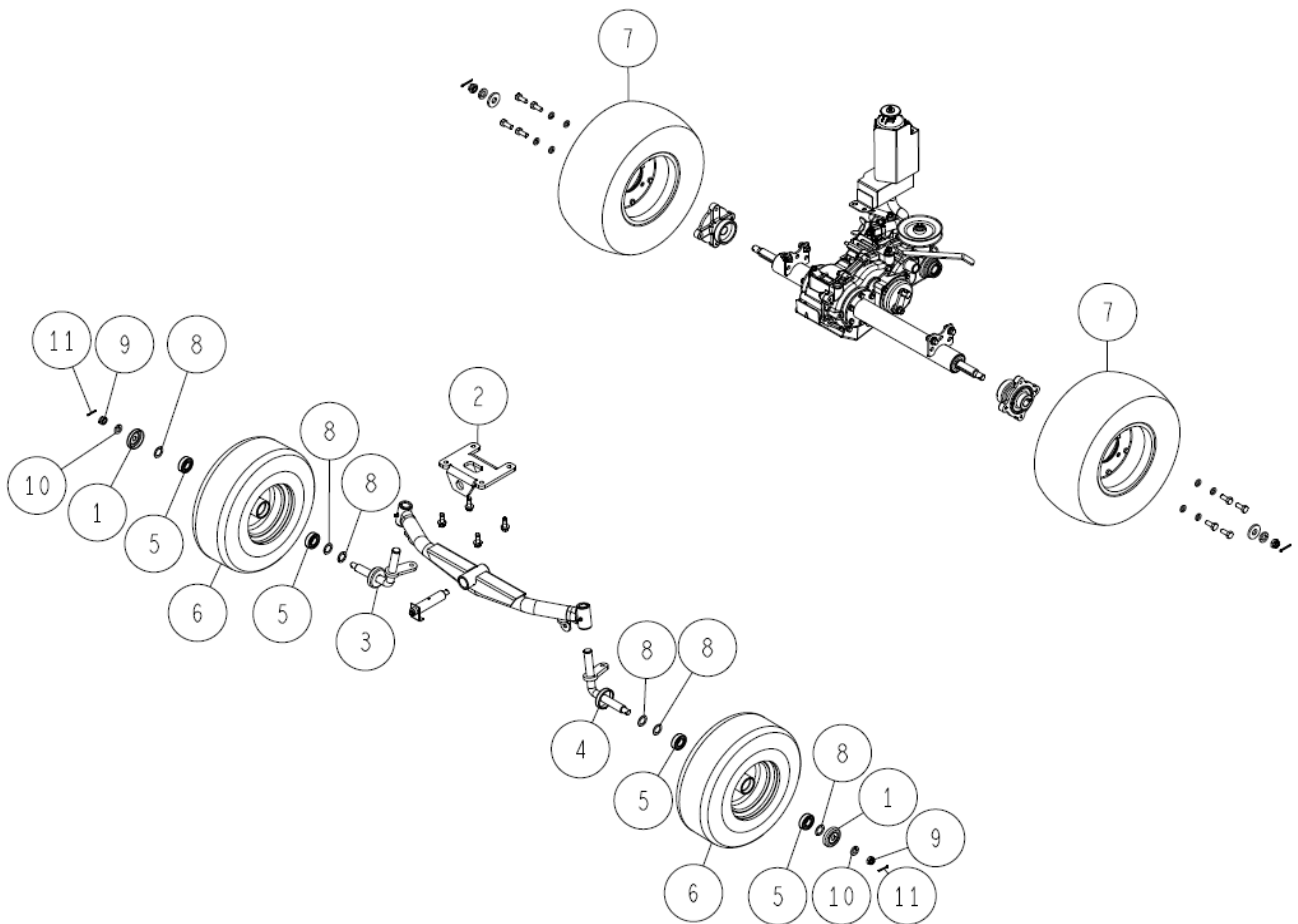

-	0322-30000	Turf Tire Set	1	1~11 RM881
-	0323-30000	Turf Tire Set	1	1, 3~11 RM881A.883,951.951A,953
11	89-2120-250252	Split Pin 2.5*25	2	
10	89-1750-140002	Spring Washer 14	2	
9	89-1668-140042	Mini Low Castle Nut (2 sorts) M14	2	
8	83-1310-371-00	Thrust Washer 20*30*1.0	6	
7	80-1050-411-00	Rear Wheel Turf Tire Assy 16x6.50-8	2	
6	80-1482-413-00	Front Wheel Turf Tire Assy (14x5.00-6)	2	
5	0342-77700	Bearing 6004 2NSE-NB	4	
4	0322-3050H	Turf King Pin (L) CMP Gunmetal Grey	1	
3	0322-3040H	Turf King Pin (R) CMP Gunmetal Grey	1	
2	0312-3220H	Front Axle Holder Gunmetal Grey	1	
1	0207-30500	Front Wheel Dust Cover	2	
Ref.	Parts No.	Parts Name	Qty	Remarks