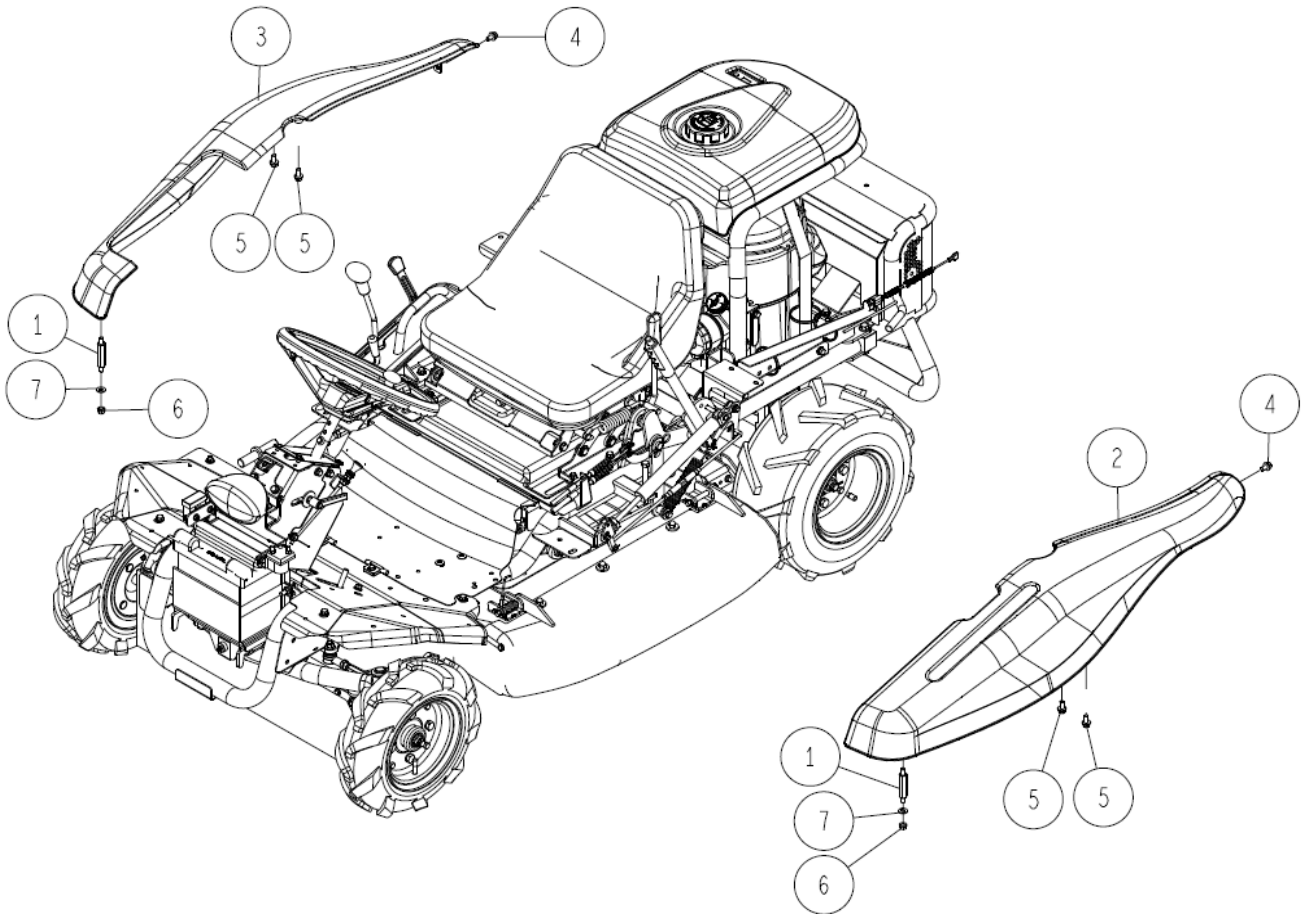

7	89-1714-080002	Flat Washer 8	2	
6	89-1543-080002	Mini Hexagonal Nut (SW) M8	2	
5	89-1233-080202	Mini Hexagonal Bolt (PWSW) M8*20	4	
4	89-1233-080162	Mini Hexagonal Bolt (PWSW) M8*16	2	
3	0342-73500	Side Cover (R) White	1	
2	0342-73600	Side Cover (L) White	1	
1	0267-40900	Double Screw Bolt M	2	
Ref.	Parts No.	Parts Name	Qty	Remarks