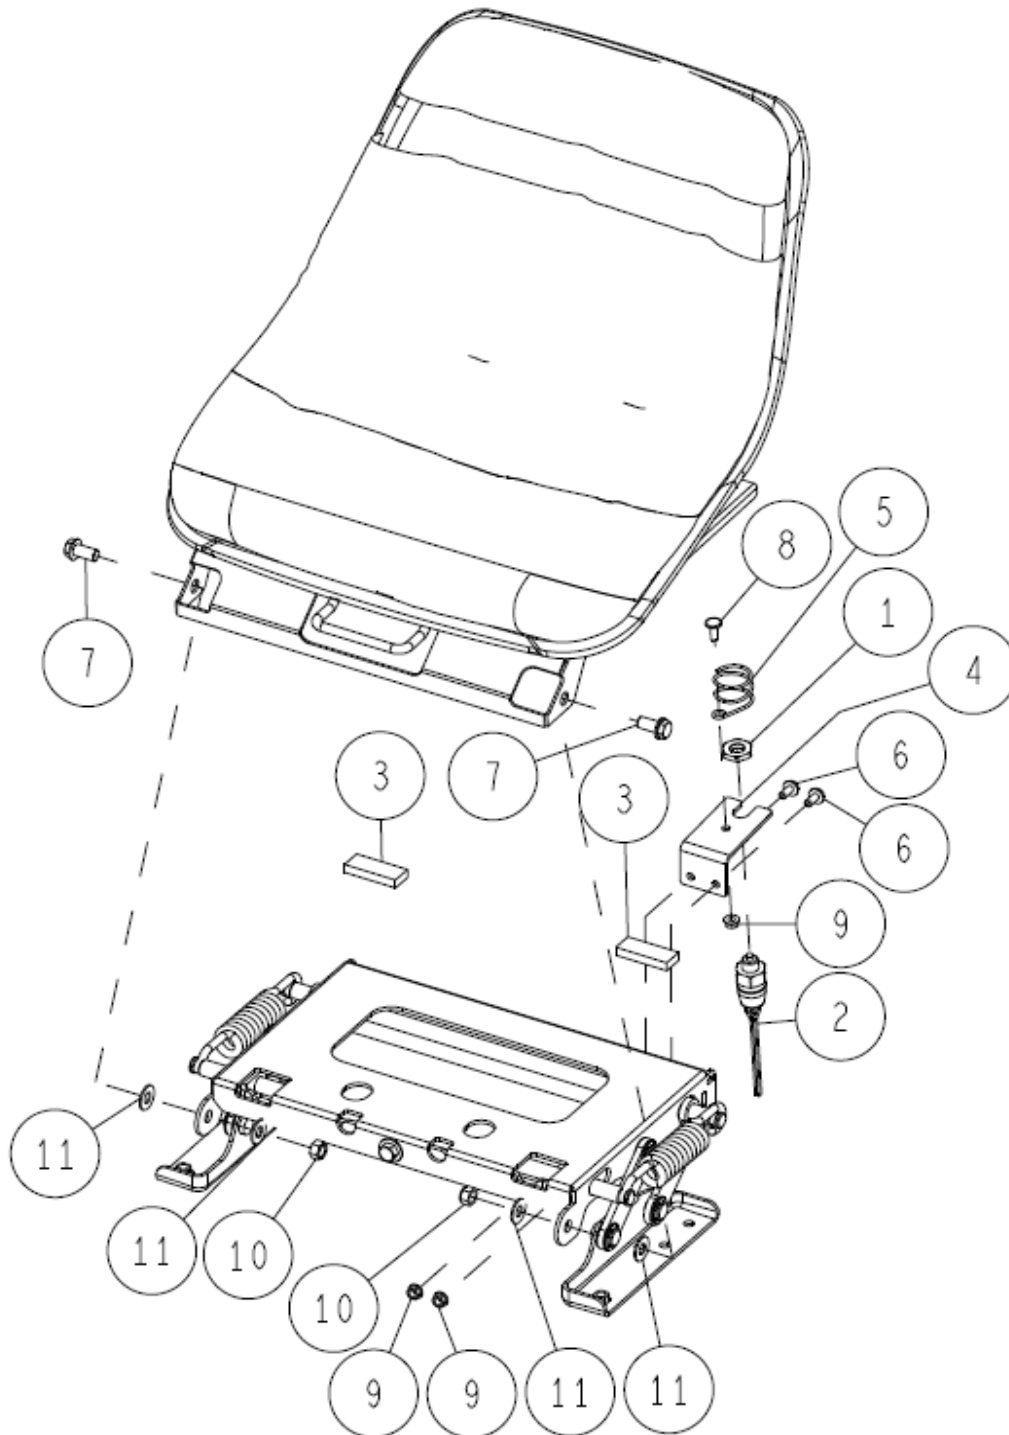

11	89-1714-100002	Flat Washer 10	4	
10	89-1561-100002	Mini Hexagonal U Nut M10	2	
9	89-1531-060042	Flange Nut M6	3	
8	89-1390-060162	Welded Bolt M6*16	1	
7	89-1253-100202	Flange Mini Hexagonal Bolt (8T) M10*20	2	
6	89-1137-060152	Hexagonal Bolt (PW) M6*15	2	
5	0207-72900	Seat Switch Spring	1	
4	0341-21600	Seat Switch Stay	1	
3	0312-22300	Rubber, Seat Spacer	2	
2	0207-74400	Safety Switch K17850	1	
1	0207-72800	Switch Lock Nut	1	
Ref.	Parts No.	Parts Name	Qty	Remarks