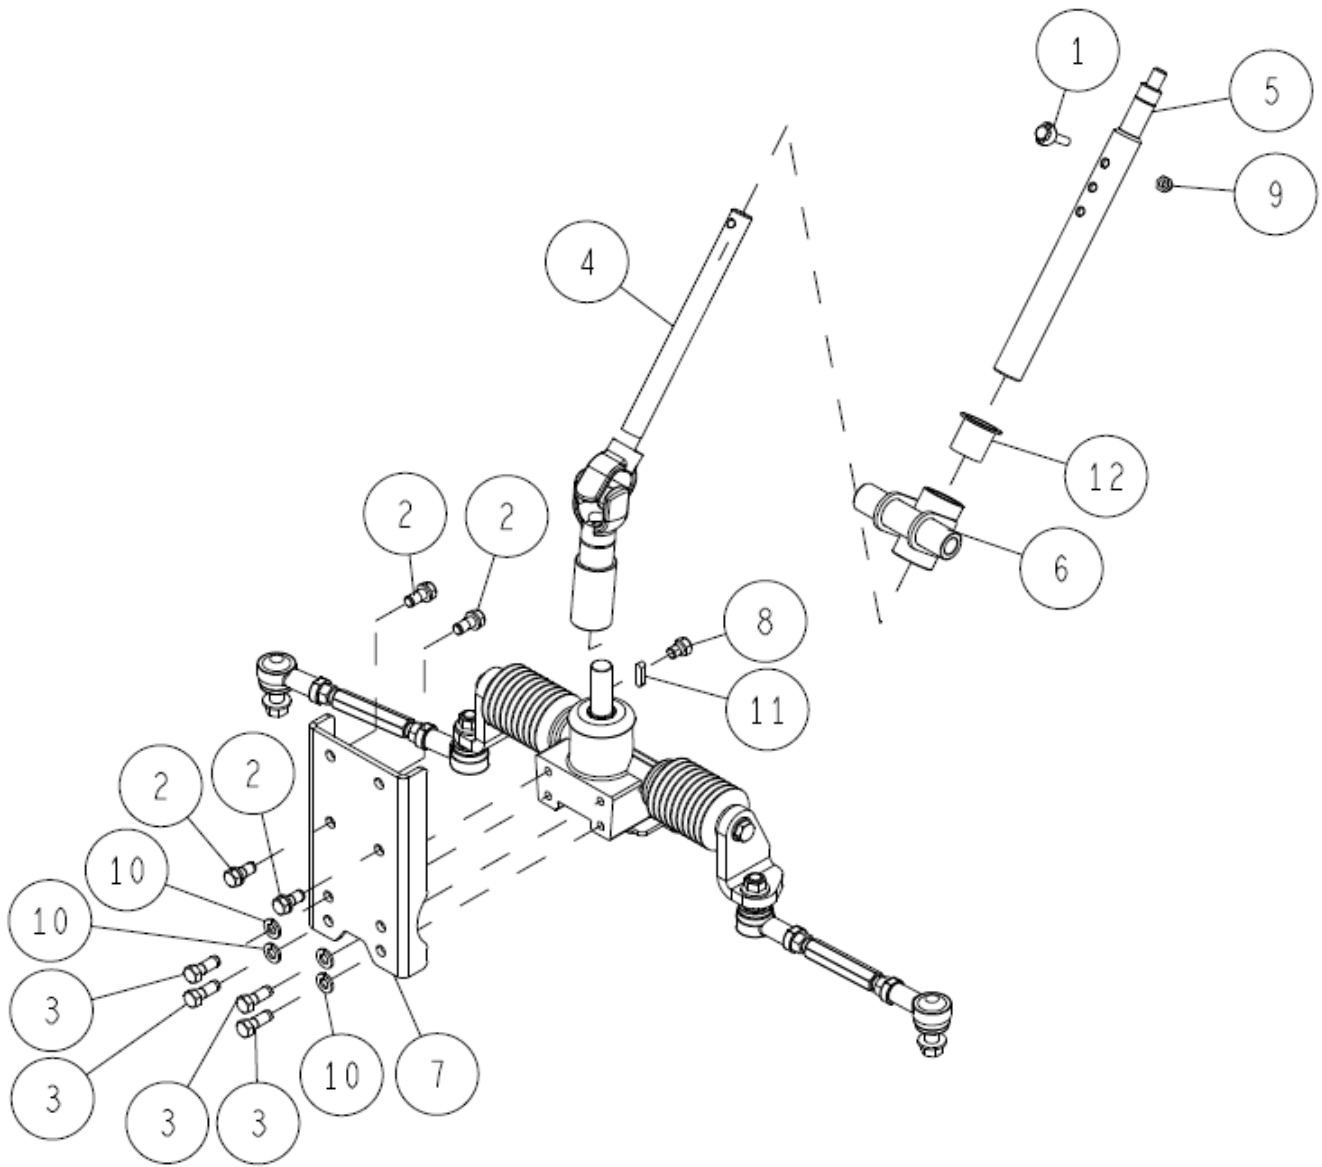

-	0342-77600	Upper Shaft Fixing Set (Bolt and Unut)	1	1, 9
12	89-3511-022250	DU Bush 22.25.33F	1	
11	89-2150-050200	Key 5*20 (round)	1	
10	89-1750-080002	Spring Washer 8	4	
9	89-1553-060002	Bag Hexagonal U Nut M6	1	
8	0322-11610	Mini Hexagonal Bolt (7T) M8*10 (Meck)	1	
7	0322-1080H	Steering Gear Box Bracket CMP Gunmetal Grey	1	
6	0322-10701	Handle Support CMP White	1	
5	0322-10210	Steering Upper Shaft CMP	1	
4	0322-10110	Steering Joint Shaft CMP	1	
3	0314-70100	Mini Hexagonal Bolt (Meck) M8*22	4	
2	0245-74310	Hexagonal Bolt(SW) M8*18 (Meck)	4	
1	0244-75800	Bolt for Upper Shaft Setting	1	
Ref.	Parts No.	Parts Name	Qty	Remarks