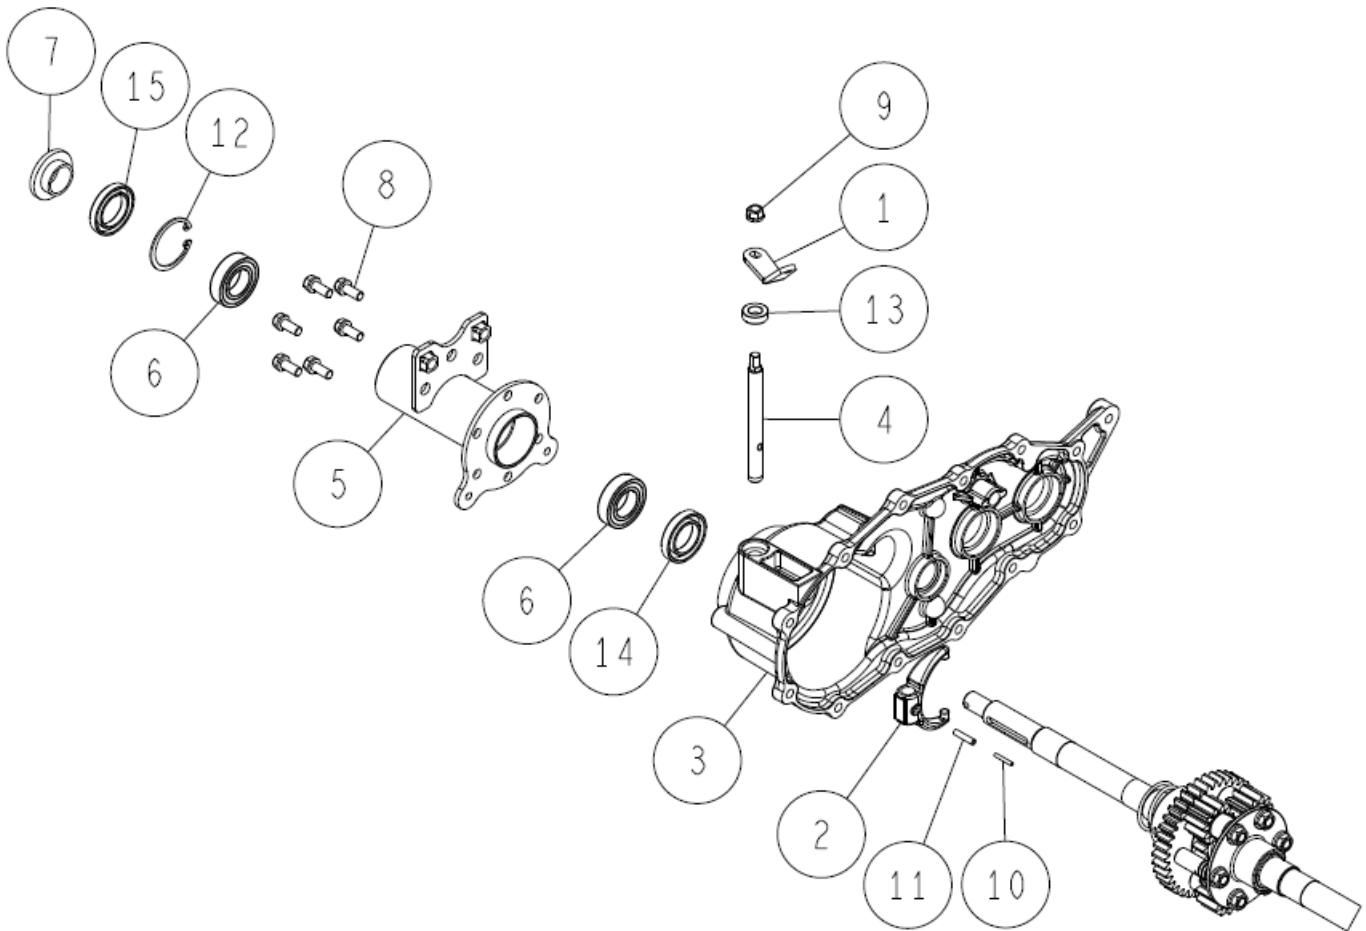

15	89-5121-304707	Oil Seal UE 30.47.7	1	
14	89-5121-284708	Oil Seal UE 28.47.8	1	
13	89-5121-122207	Oil Seal UE 12.22.7	1	
12	89-2512-000470	Snap Ring (R47)	1	
11	89-2111-050022	Spring Pin 5*22	1	
10	89-2111-030020	Spring Pin 3*20	1	
9	89-1543-080002	Mini Hexagonal Nut (SW) M8	1	
8	89-1232-080202	Mini Hexagonal Bolt (SW) M8*20	6	
7, 15	0244-08000	Oil Seal 25.47.15(with DP)	1	Sold as set
6	0342-77800	Bearing 6005 2NSE-NB	2	
5	0322-0220H	Axle Case (R) CMP Gunmetal Grey	1	
4	0207-01800	Differential Lock Fork Shaft	1	
3	0207-00200	Transmission Case(R)	1	
2	80-1830-113-00	Differential Lock Fork	1	
1	80-1488-153-00	Differential Lock Arm	1	
Ref.	Parts No.	Parts Name	Qty	Remarks