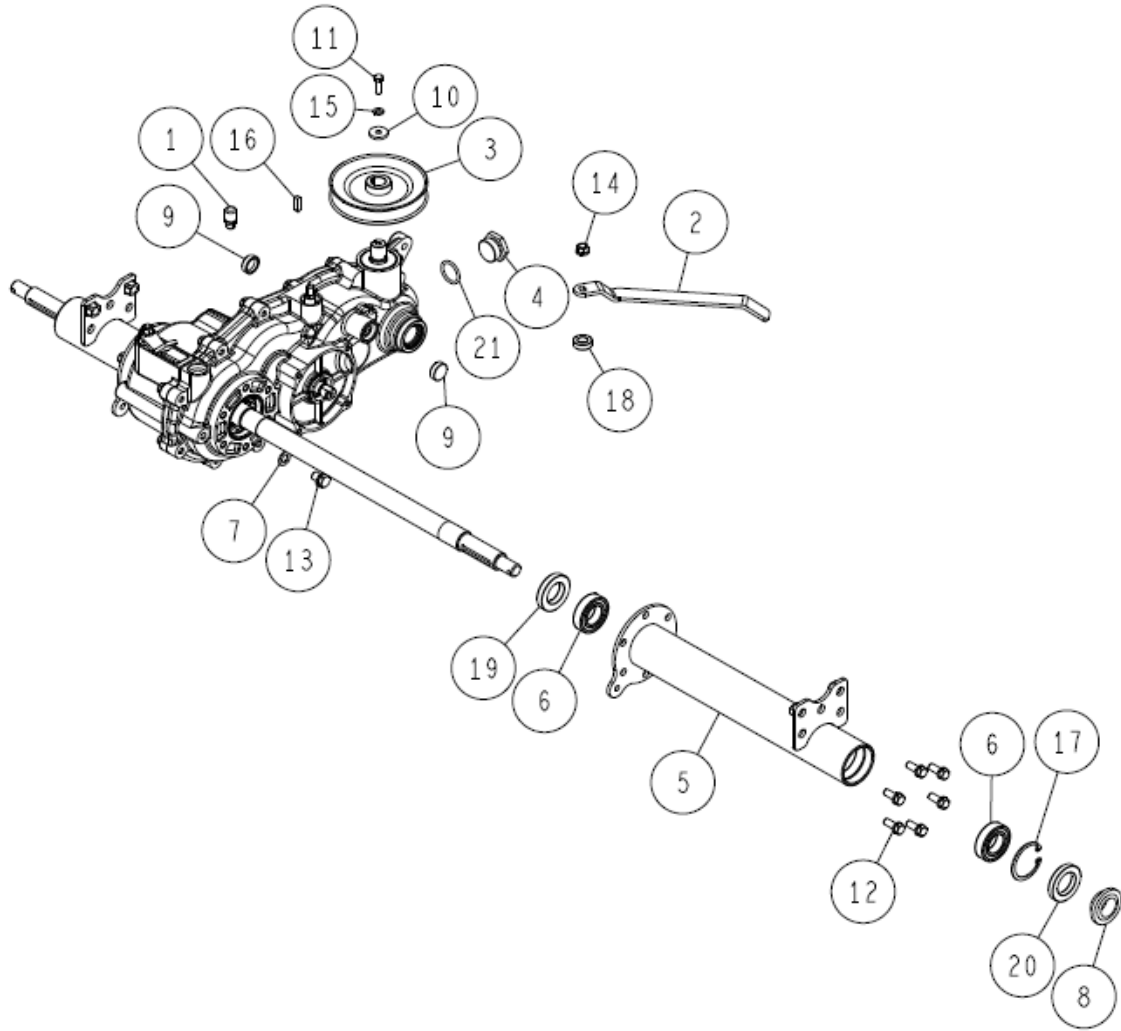

-	0289-01000	Oil Plug Assy (with O Ring)	1	4, 21
21	89-5221-024000	O Ring P24	1	
20	89-5121-304707	Oil Seal UE 30.47.7	1	
19	89-5121-284708	Oil Seal UE 28.47.8	1	
18	89-5121-122207	Oil Seal UE 12.22.7	1	
17	89-2512-000470	Snap Ring (R47)	1	
16	89-2151-050200	Key 5*20 (half round)	1	
15	89-1750-060002	Spring Washer 6	1	
14	89-1543-080002	Mini Hexagonal Nut (SW) M8	1	
13	89-1252-100122	Flange Mini Hexagonal Bolt M10*12 (slender)	1	
12	89-1232-080202	Mini Hexagonal Bolt (SW) M8*20	6	
11	89-1113-060202	Hexagonal Bolt (8T) M6*20	1	
10	83-1482-311-00	Washer 6.5*22*3.2	1	
9	83-1415-671-00	Blind Cover 22	2	
8, 20	0244-08000	Oil Seal 25.47.15(with DP)	1	Sold as set
7	83-1020-349-00	Copper Packing 10.5*18*1.6	1	
6	0342-77800	Bearing 6005 2NSE-NB	2	
5	0322-0210H	Axle Case (L) CMP Gunmetal Grey	1	
4	0289-01100	Oil Plug Assy (without O Ring)	1	
3	0284-4020H	Mission Pulley(HI) Gunmetal Grey	1	
2	0215-0010H	Drive Clutch Arm Gunmetal Grey	1	
1	0207-06100	Air Bleazer	1	
Ref.	Parts No.	Parts Name	Qty	Remarks