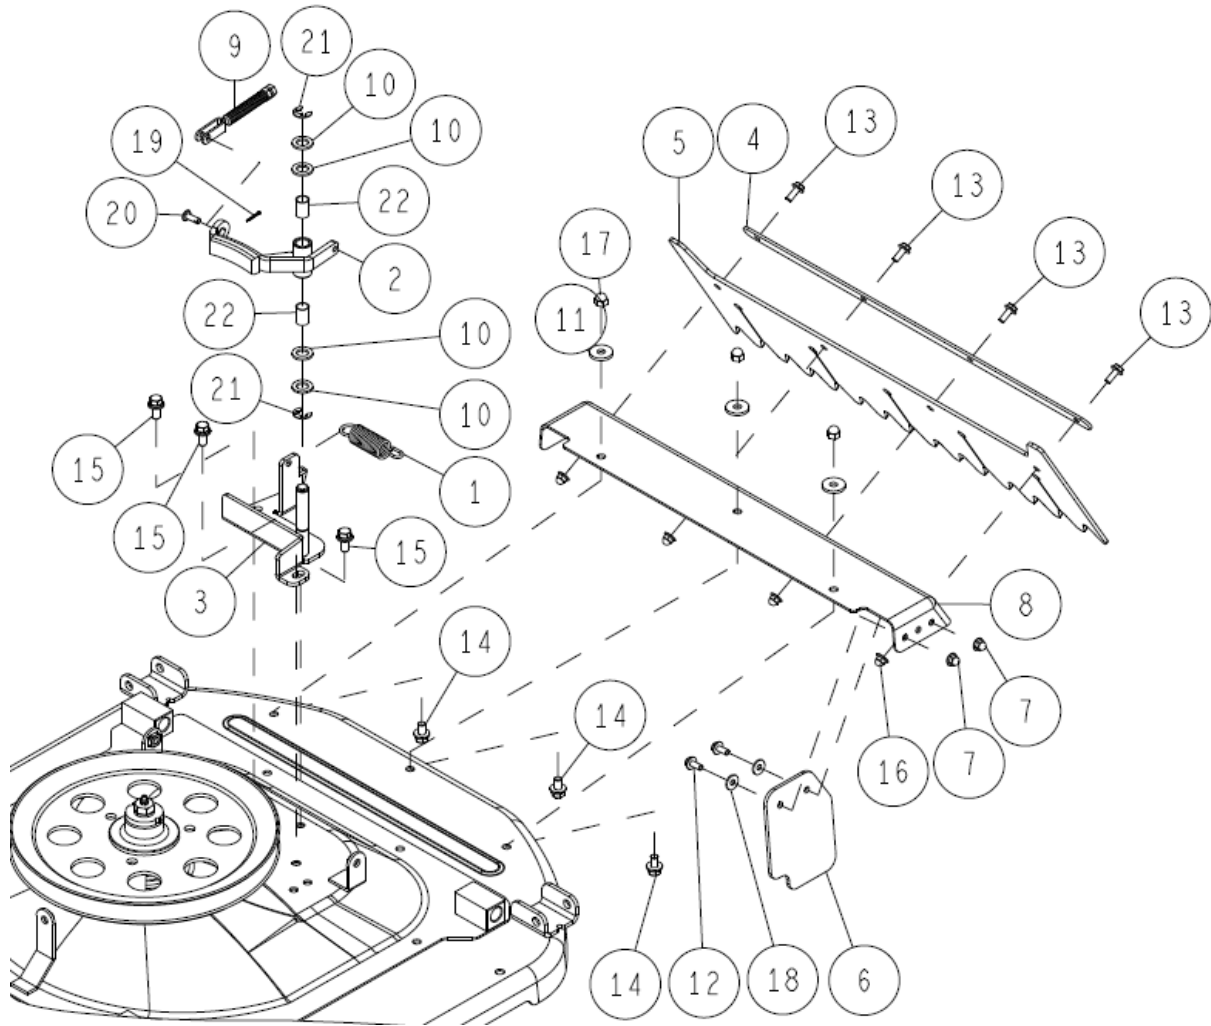

22	89-3510-012200	DU Bush 12.20	2	
21	89-2521-000100	E Type Ring 10	2	
20	89-2181-060162	Flat Head Pin 6*16	1	
19	89-2120-200152	Split Pin 2*15	1	
18	89-1713-060002	Flat Washer 6 (Large)	2	
17	89-1671-080042	Mini Cap Nut M8	3	
16	89-1581-060042	Flange Cap Nut M6	4	
15	89-1233-080202	Mini Hexagonal Bolt (PWSW) M8*20	3	
14	89-1233-080162	Mini Hexagonal Bolt (PWSW) M8*16	3	
13	89-1137-060172	Hexagonal Bolt (PW) M6*17	4	
12	89-1137-060152	Hexagonal Bolt (PW) M6*15	2	
11	83-1751-312-00	Washer 8*25*3.2	3	
10	83-1565-329-00	Washer 13*22*2.3	4	
9	0322-75200	Knife Brake Wire	1	
8	0322-5040H	Rear Guard Gunmetal Grey	1	
7	0312-77500	Flange Cap Nut M6 (Meck)	2	
6	0312-50700	Side Rear Flapper (L)	1	
5	0284-50300	Rear Flapper	1	
4	0244-6140H	Rear Flapper Holder Gunmetal Grey	1	
3	0244-5071H	Knife Brake Base CMP Gunmetal Grey	1	
2	0244-5060H	Knife Brake CMP Gunmetal Grey	1	
1	80-1485-551-00	Driving Tension Spring	1	
Ref.	Parts No.	Parts Name	Qty	Remarks