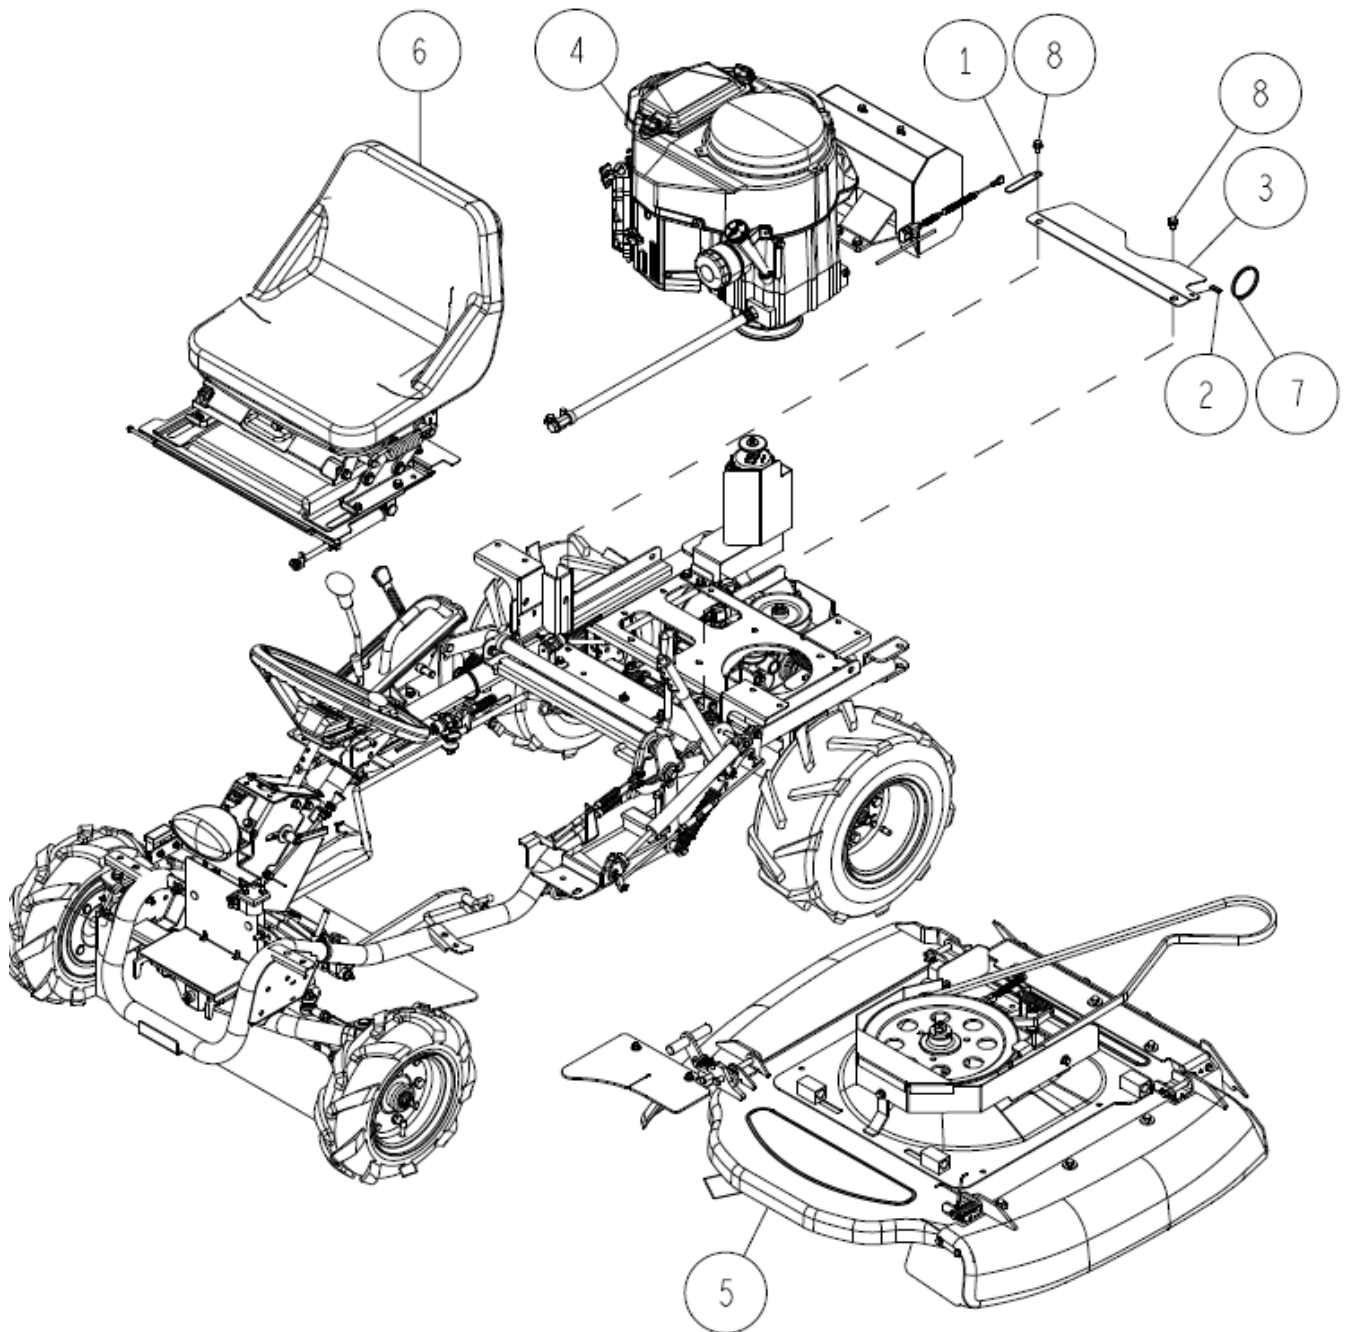

8	89-1233-080162	Mini Hexagonal Bolt (PWSW) M8*16	2	
7	83-1711-719-00	Wire Band 200L	1	
6	-	Seat	1	Page 42~
5	-	Cover	1	Page 36~
4	-	Engine	1	Page 46~
3	0322-2250H	Upper Belt Cover Gunmetal Grey	1	
2	0229-13100	Rubber, L20	1	
1	80-1792-988-00	Harness Clip 8	1	
Ref.	Parts No.	Parts Name	Qty	Remarks