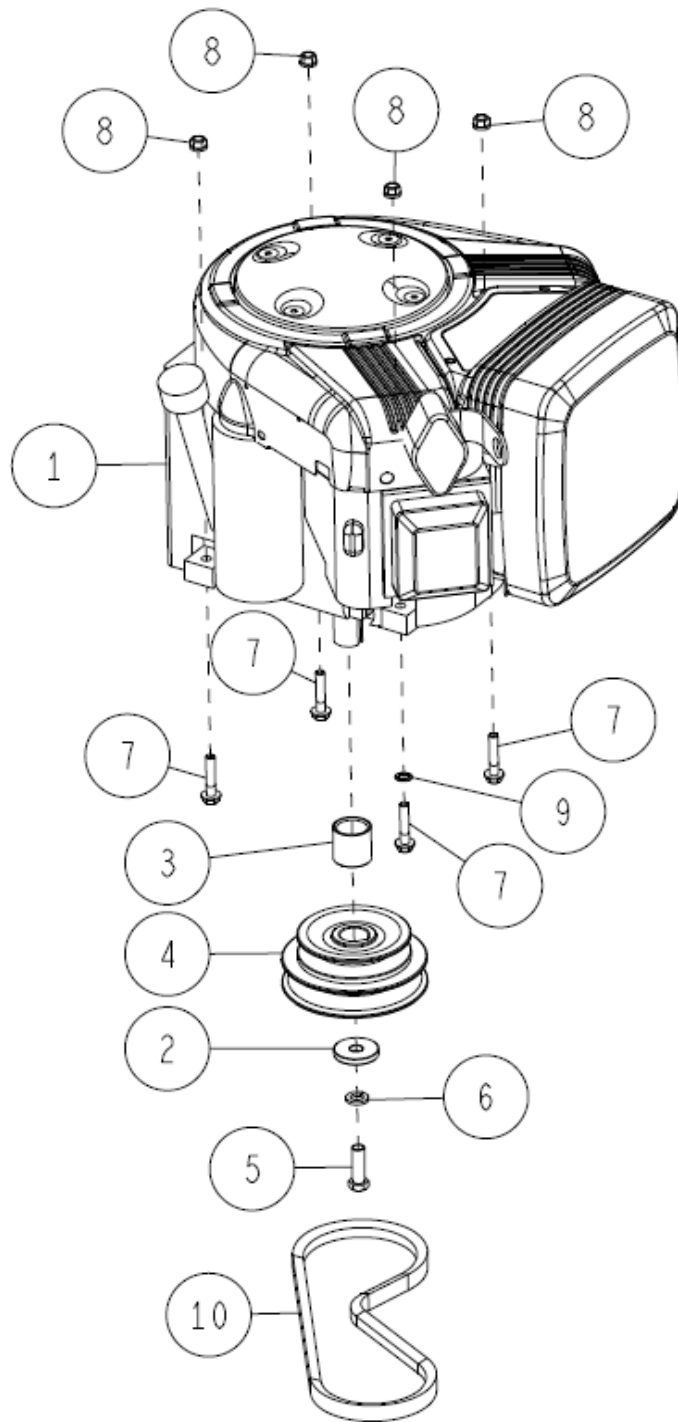

10	89-6123-003202	V Belt SB-32 (W800)	1	
9	89-1812-080002	Toothed washer (inside) 8	4	
8	89-1543-080002	Mini Hexagonal Nut (SW) M8	1	
7	89-1253-080402	Flange Mini Hexagonal Bolt (8T) M8*40	1	
6	83-1493-300-00	Spring Washer 7/16	1	
5	83-1437-115-00	Hexagonal Bolt (8T) UNF7/16*35	1	
4	0322-42100	Engine Pulley	4	
3	0240-51300	Engine Collar 33	1	
2	80-1487-516-00	Washer 11*40*6	1	
1	9012-0581	305777-0153-B5(16HP)	1	without Exhaust Pipe and Muffler
Ref.	Parts No.	Parts Name	Qty	Remarks