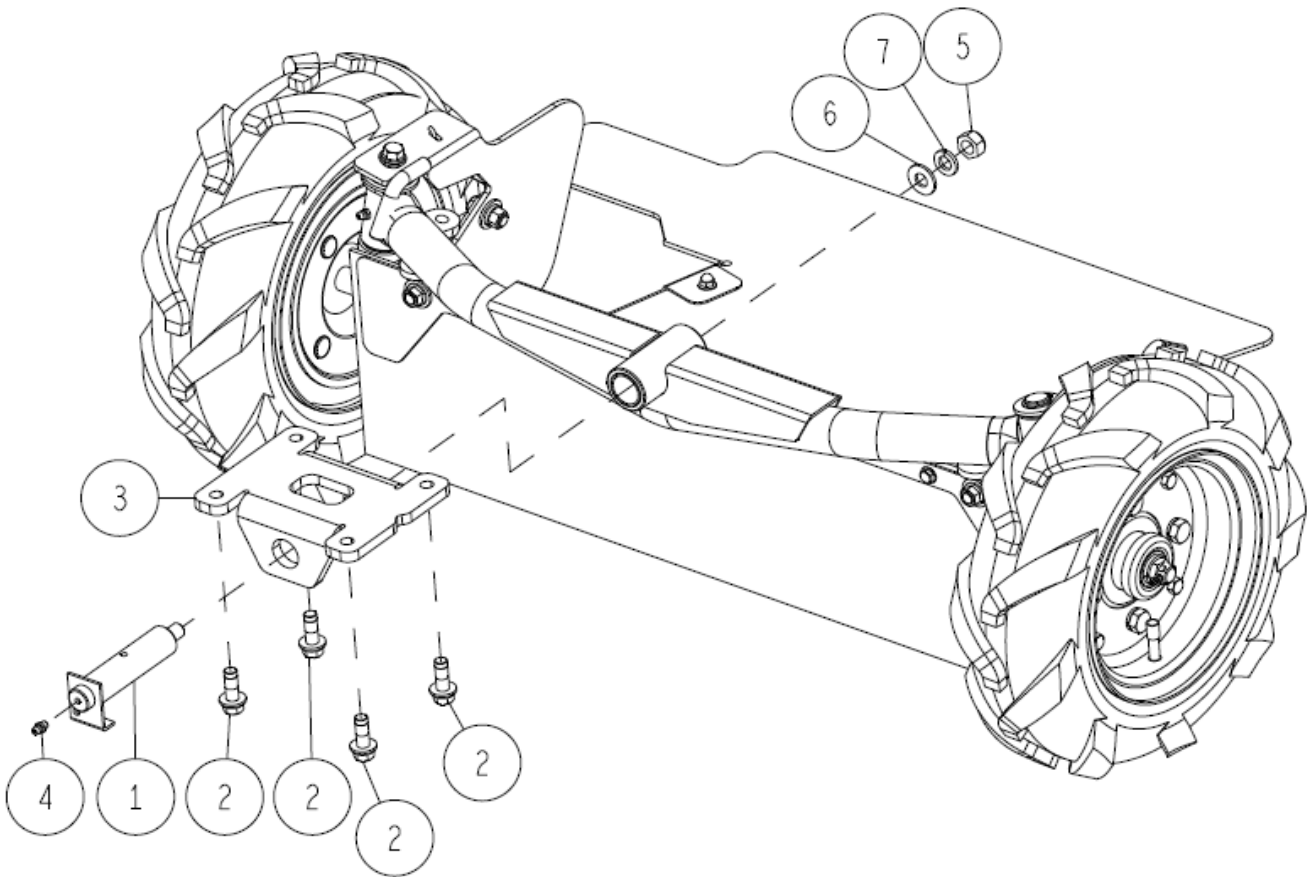

7	89-1750-120002	Spring Washer 12	1	
6	89-1713-120002	Flat Washer 12 (Large)	1	
5	89-1551-120002	Hexagonal U Nut M12	1	
4	83-1415-975-00	Grease Nipple M6	1	
3	0322-3030H	Front Axle Holder (881) Gunmetal Grey	1	
2	0312-74300	Hexagonal Bolt (7T-SW.PW) M10*30 (Meck)	4	
1	0207-30700	Center Pin	1	
Ref.	Parts No.	Parts Name	Qty	Remarks