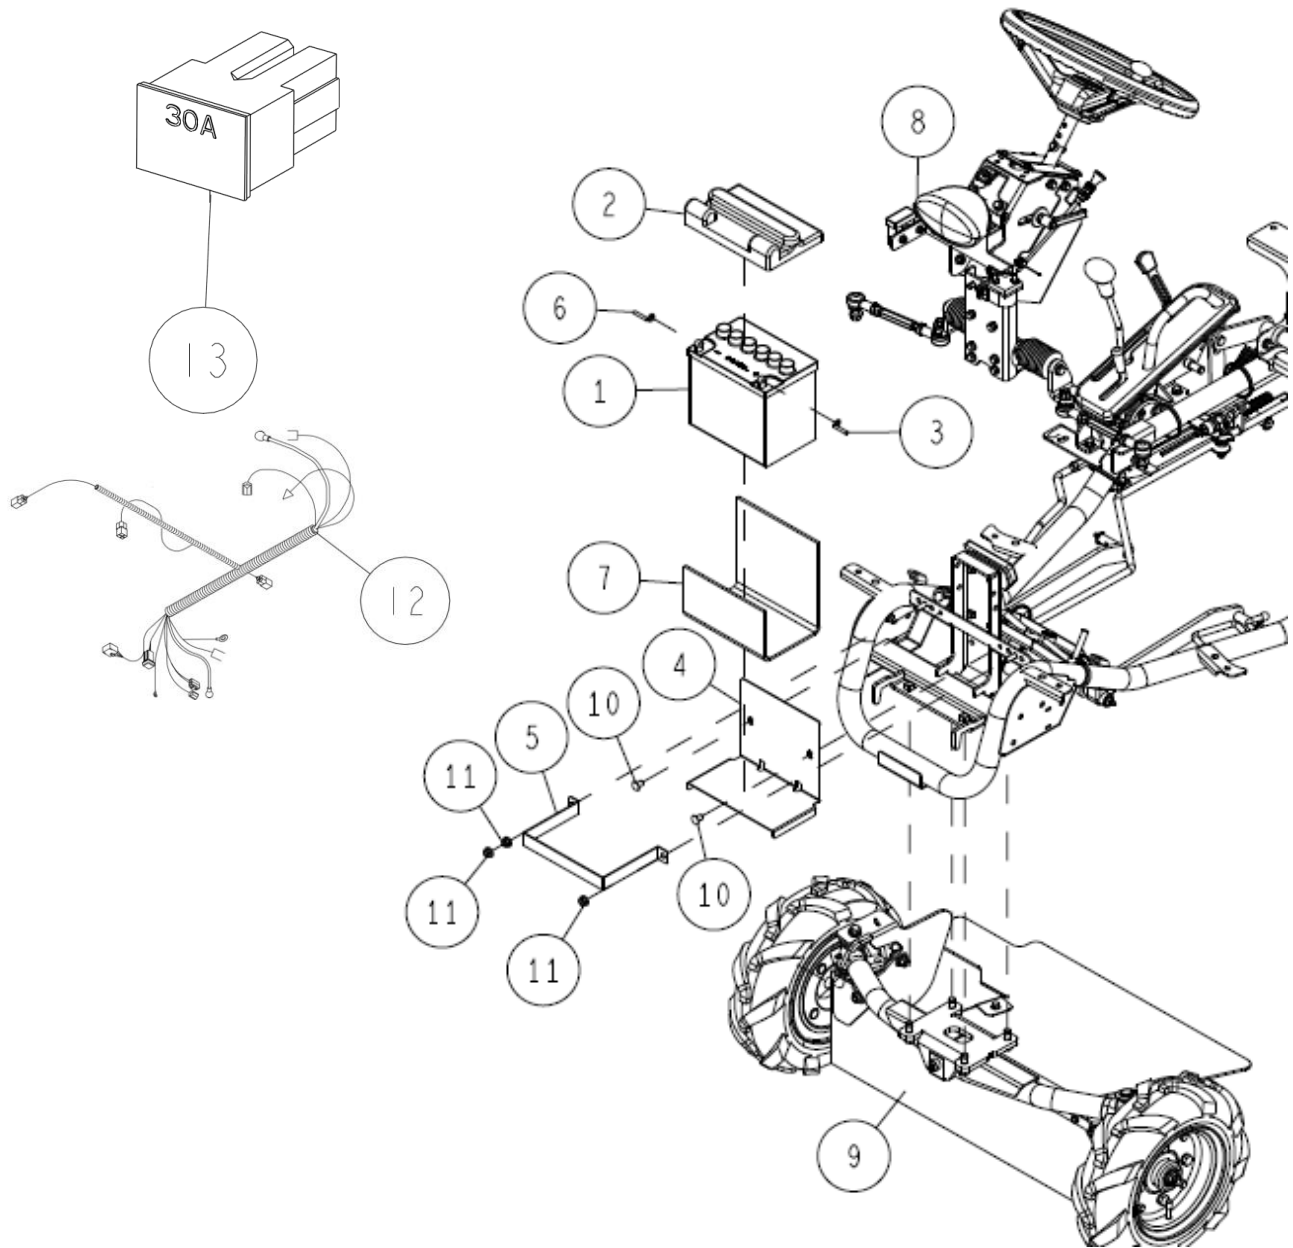

13	0312-75900	Fuse 30 A	1	
12	0341-72200	Wire Harness (RM882/K)	1	
11	89-1631-080042	Flange Mini Hexagonal Nut M8	3	
10	83-1484-369-00	Clip (5347)	2	
9	-	Front	1	Page 28~
8	-	Handle	1	Page 24~
7	0322-72300	Cushion Rubber (Battery)	1	
6	0322-72200	Battery Minus Cord	1	
5	0322-2220H	Battery Holder CMP Gunmetal Grey	1	
4	0322-2210H	Battery Carrier Gunmetal Grey	1	
3	0207-77100	Battery Plus Cord 230	1	
2	0207-63200	Battery Cover	1	
1	80-1792-976-00	Battery (32A-19L)	1	
Ref.	Parts No.	Parts Name	Qty	Remarks