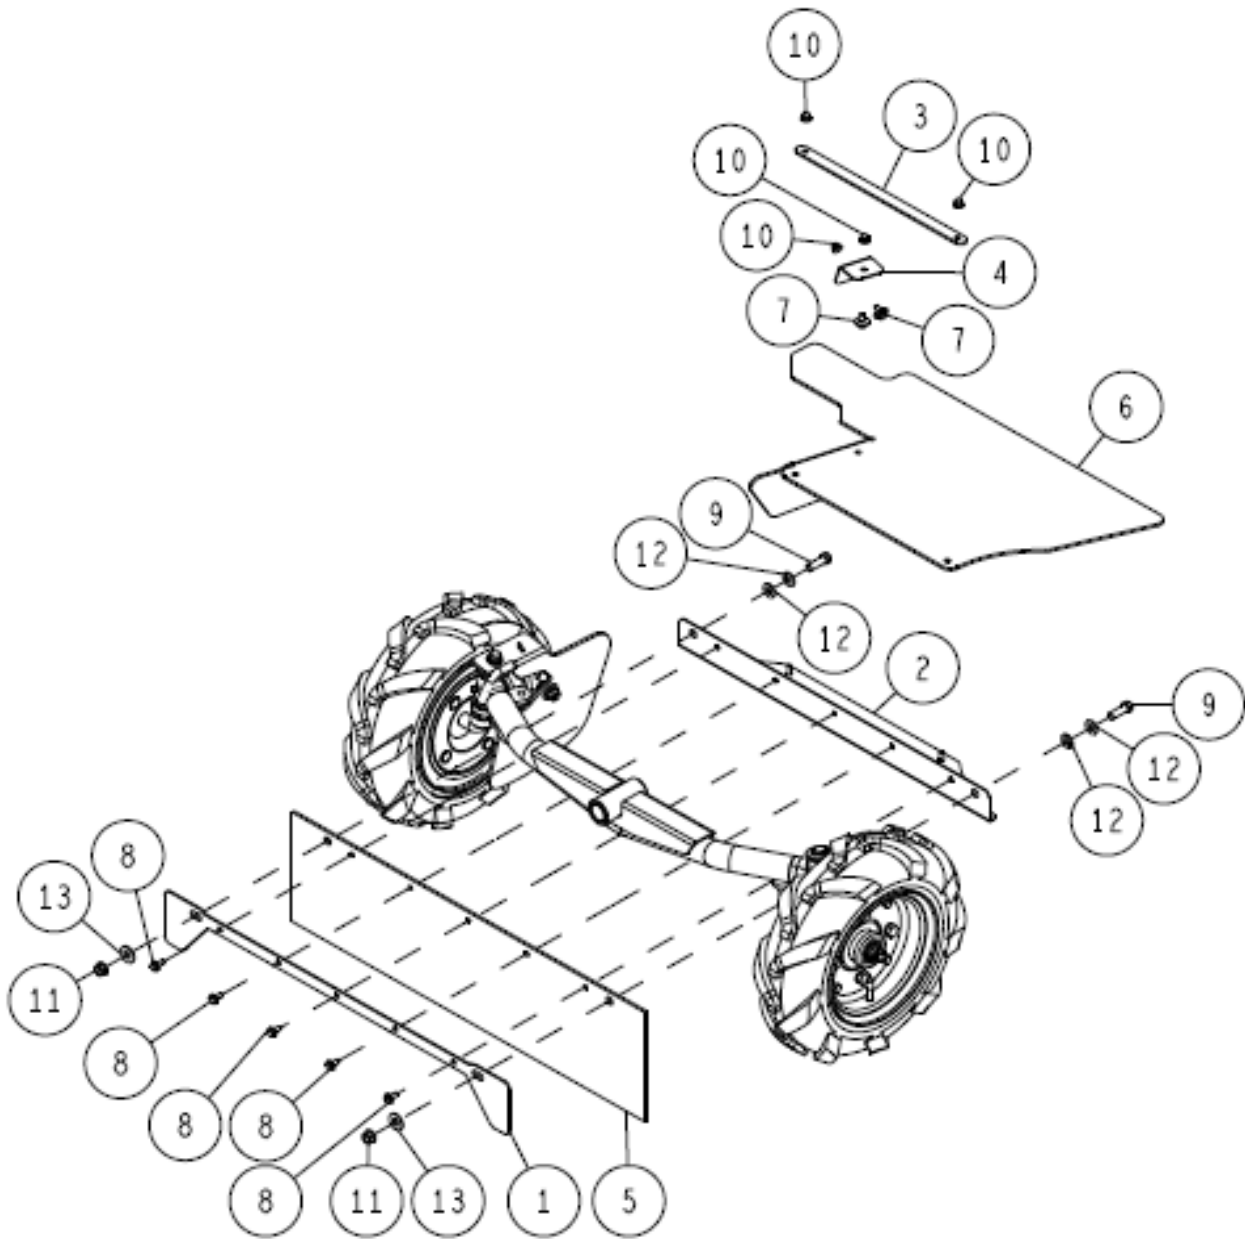

13	89-1713-100002	Flat Washer 10 (Large)	2	
12	89-1712-100002	Flat Washer 10*21*2.1	4	
11	89-1631-100042	Flange Mini Hexagonal Nut M10	2	
10	89-1581-060042	Flange Cap Nut M6	4	
9	89-1213-100302	Mini Hexagonal Bolt (8T) M10*30	2	
8	89-1137-060152	Hexagonal Bolt (PW) M6*15	5	
7	83-1565-111-00	Hexagonal Bolt (with Big Washer) M6*16	2	
6	0341-30100	Upper Flapper	1	
5	0329-33400	Front Flapper (RMK150)	1	
4	0322-31500	Upper Flapper Holder (R)	1	
3	0322-3130H	Upper Flapper Holder Gunmetal Grey	1	
2	0322-3110H	Front Upper Flapper Guard CMP Gunmetal Grey	1	
1	0312-3350H	Front Flapper Holder Gunmetal Grey	1	
Ref.	Parts No.	Parts Name	Qty	Remarks