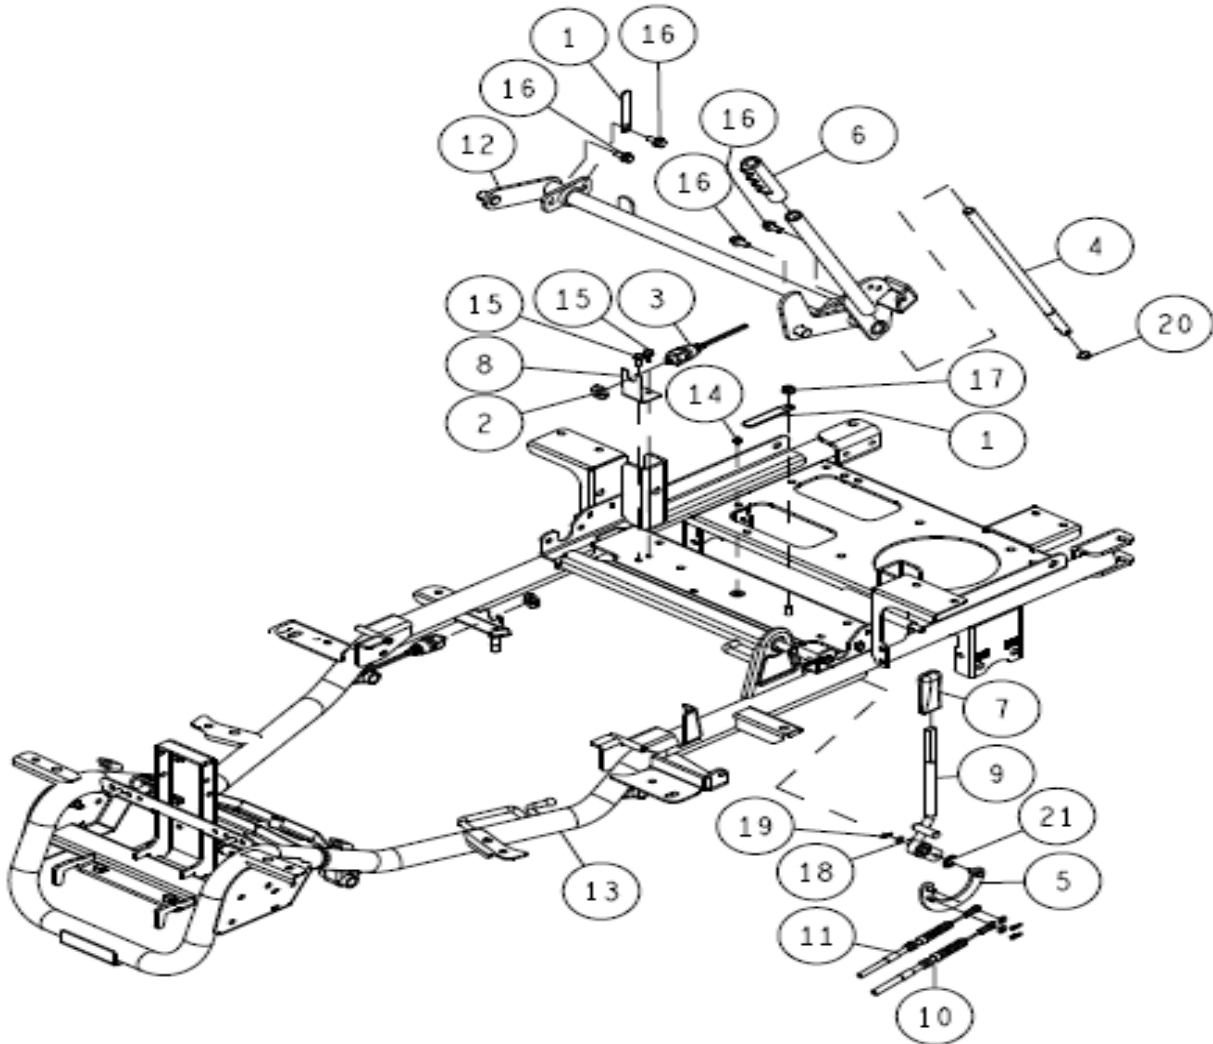

-	0244-11200	Push Rod	1	4, 20
21	89-2521-000120	E Type Ring 12	1	
20	89-2511-000130	Snap Ring (S13)	1	
19	89-2132-060002	Snap Pin 6 (with stopper)	3	
18	89-1711-060002	Flat Washer 6	3	
17	89-1631-080042	Flange Mini Hexagonal Nut M8	1	
16	89-1233-080202	Mini Hexagonal Bolt (PWSW) M8*20	4	
15	89-1132-060162	Hexagonal Bolt (SW) M6*16	2	
14	83-1415-975-00	Grease Nipple M6	1	
13	0341-2010H	Frame CMP Gunmetal Grey	1	
12	0341-1050H	Connectiong Shaft Gunmetal Grey	1	
11	0322-75210	Knife Brake Wire	1	
10	0322-75110	Knife Clutch Wire	1	
9	0322-1340H	Knife Clutch Lever CMP Gunmetal Grey	1	
8	0322-13300	Safety Switch Setting Plate	1	
7	0289-71300	Arm Grip (Red)	1	
6	0244-70200	Adjusting Shaft Grip	1	
5	0244-13700	Wire Joint CMP	1	
4	0244-10600	Push Rod	1	
3	0207-74400	Safety Switch K17850	2	
2	0207-72800	Switch Lock Nut	2	
1	80-1792-988-00	Harness Clip 8	2	
Ref.	Parts No.	Parts Name	Qty	Remarks