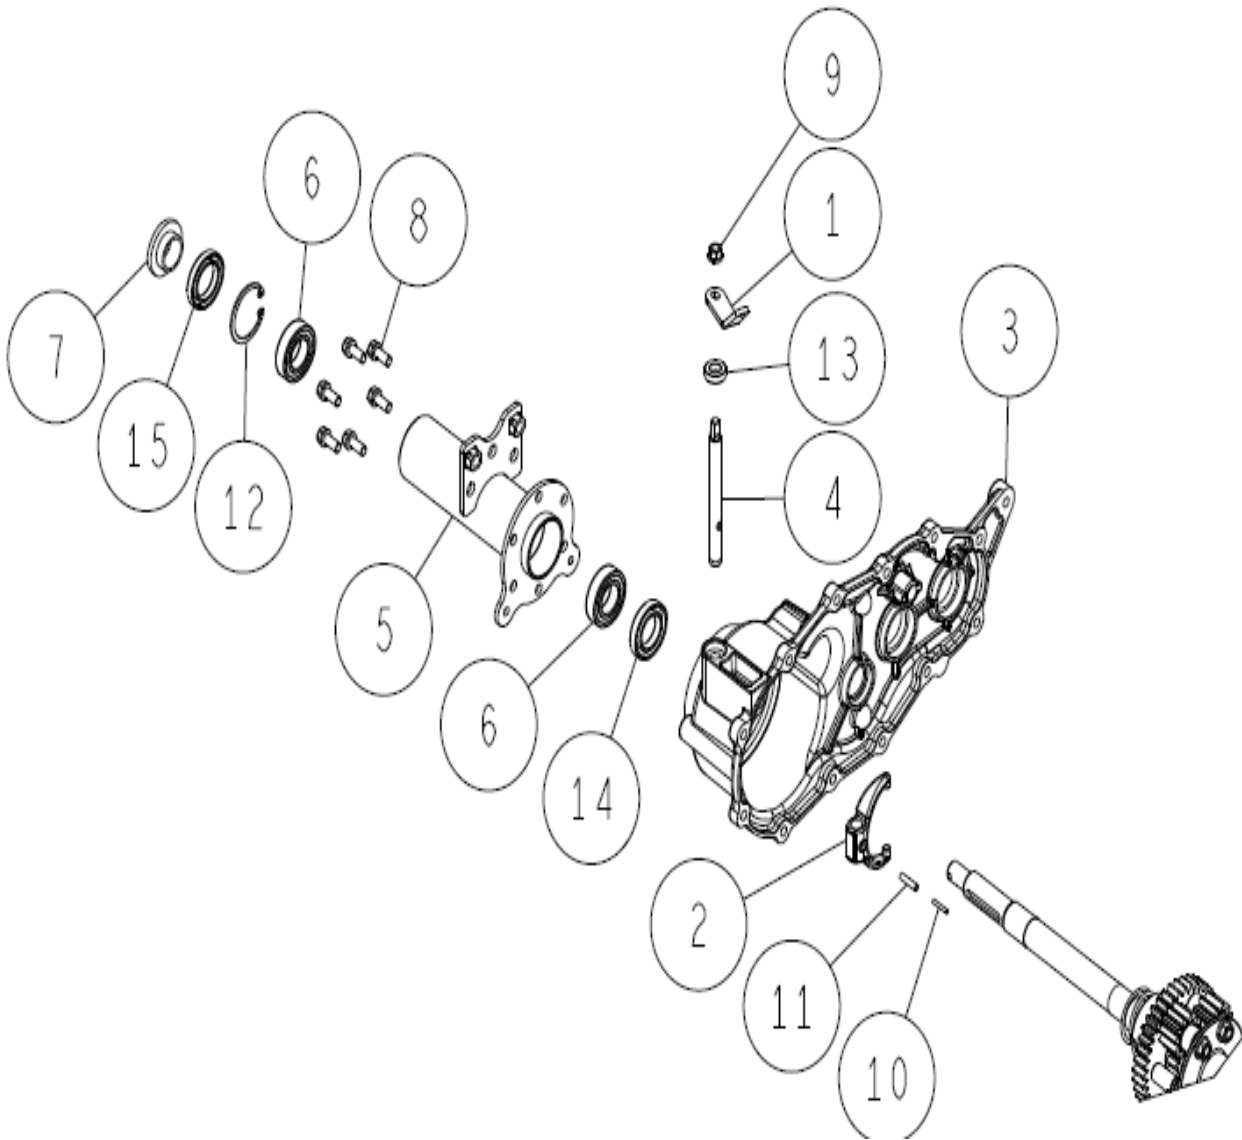

21/50 Transmission & HST 7/9

15	89-5121-304707	Oil Seal UE 30.47.7	1	
14	89-5121-284708	Oil Seal UE 28.47.8	1	
13	89-5121-122207	Oil Seal UE 12.22.7	1	
12	89-2512-000470	Snap Ring (R47)	1	
11	89-2111-050022	Spring Pin 5*22	1	
10	89-2111-030020	Spring Pin 3*20	1	
9	89-1543-080002	Mini Hexagonal Nut (SW) M8	1	
8	89-1238-080202	Mini Hexagonal Bolt (SW) M8*20	6	
7, 15	0244-08000	Oil Seal 25.47.15(with DP)	1	Sold as set
6	0342-77800	Bearing 6005 2NSE-NB	2	
5	0244-0120H	Axle Case (R) CMP Gunmetal Grey	1	
4	0207-01800	Differential Lock Fork Shaft	1	
3	0207-00200	Transmission Case(R)	1	
2	80-1830-113-00	Differential Lock Fork	1	
1	80-1488-153-00	Differential Lock Arm	1	
Ref.	Parts No.	Parts Name	Qty	Remarks