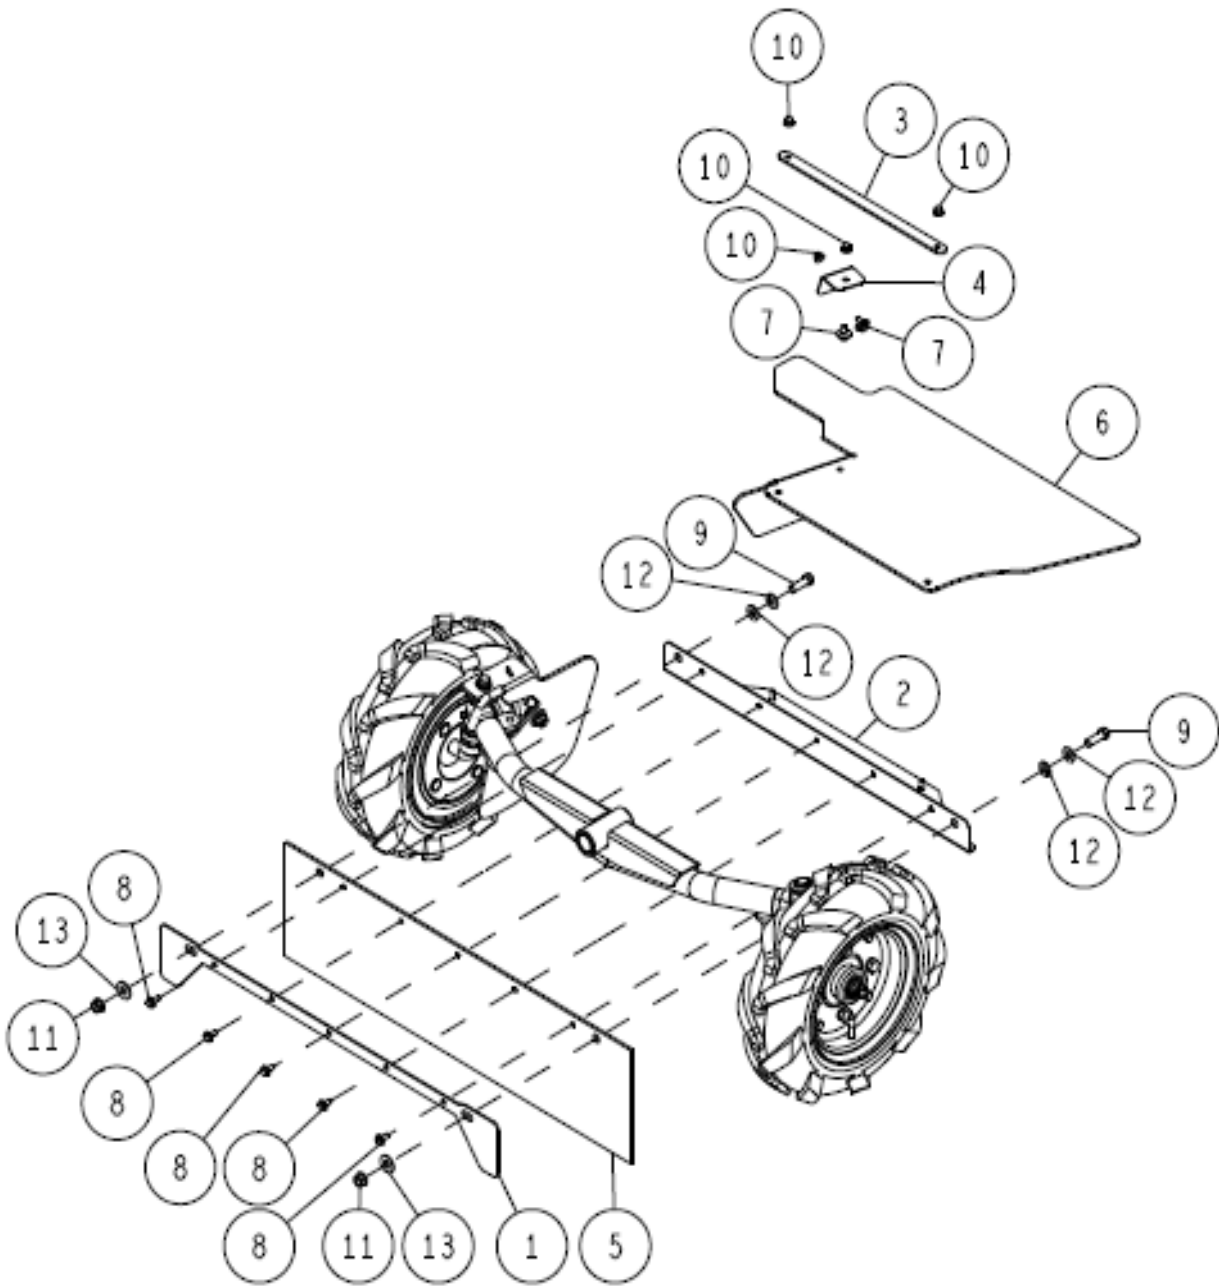

13	89-1713-100002	Flat Washer 10 (Large)	2	
12	89-1712-100002	Flat Washer 10*21*2.1	4	
11	89-1631-100042	Flange Mini Hexagonal Nut M10	2	
10	89-1581-060042	Flange Cap Nut M6	4	
9	89-1213-100302	Mini Hexagonal Bolt (8T) M10*30	2	
8	89-1137-060152	Hexagonal Bolt (PW) M6*15	5	
7	83-1565-111-00	Hexagonal Bolt (with Big Washer) M6*16	2	
6	0341-30100	Upper Flapper	1	
5	0329-33400	Front Flapper (RMK150)	1	
4	0322-31500	Upper Flapper Holder (R)	1	
3	0322-3130H	Upper Flapper Holder Gunmetal Grey	1	
2	0322-3110H	Front Upper Flapper Guard CMP Gunmetal Grey	1	
1	0312-3350H	Front Flapper Holder Gunmetal Grey	1	
Ref.	Parts No.	Parts Name	Qty	Remarks