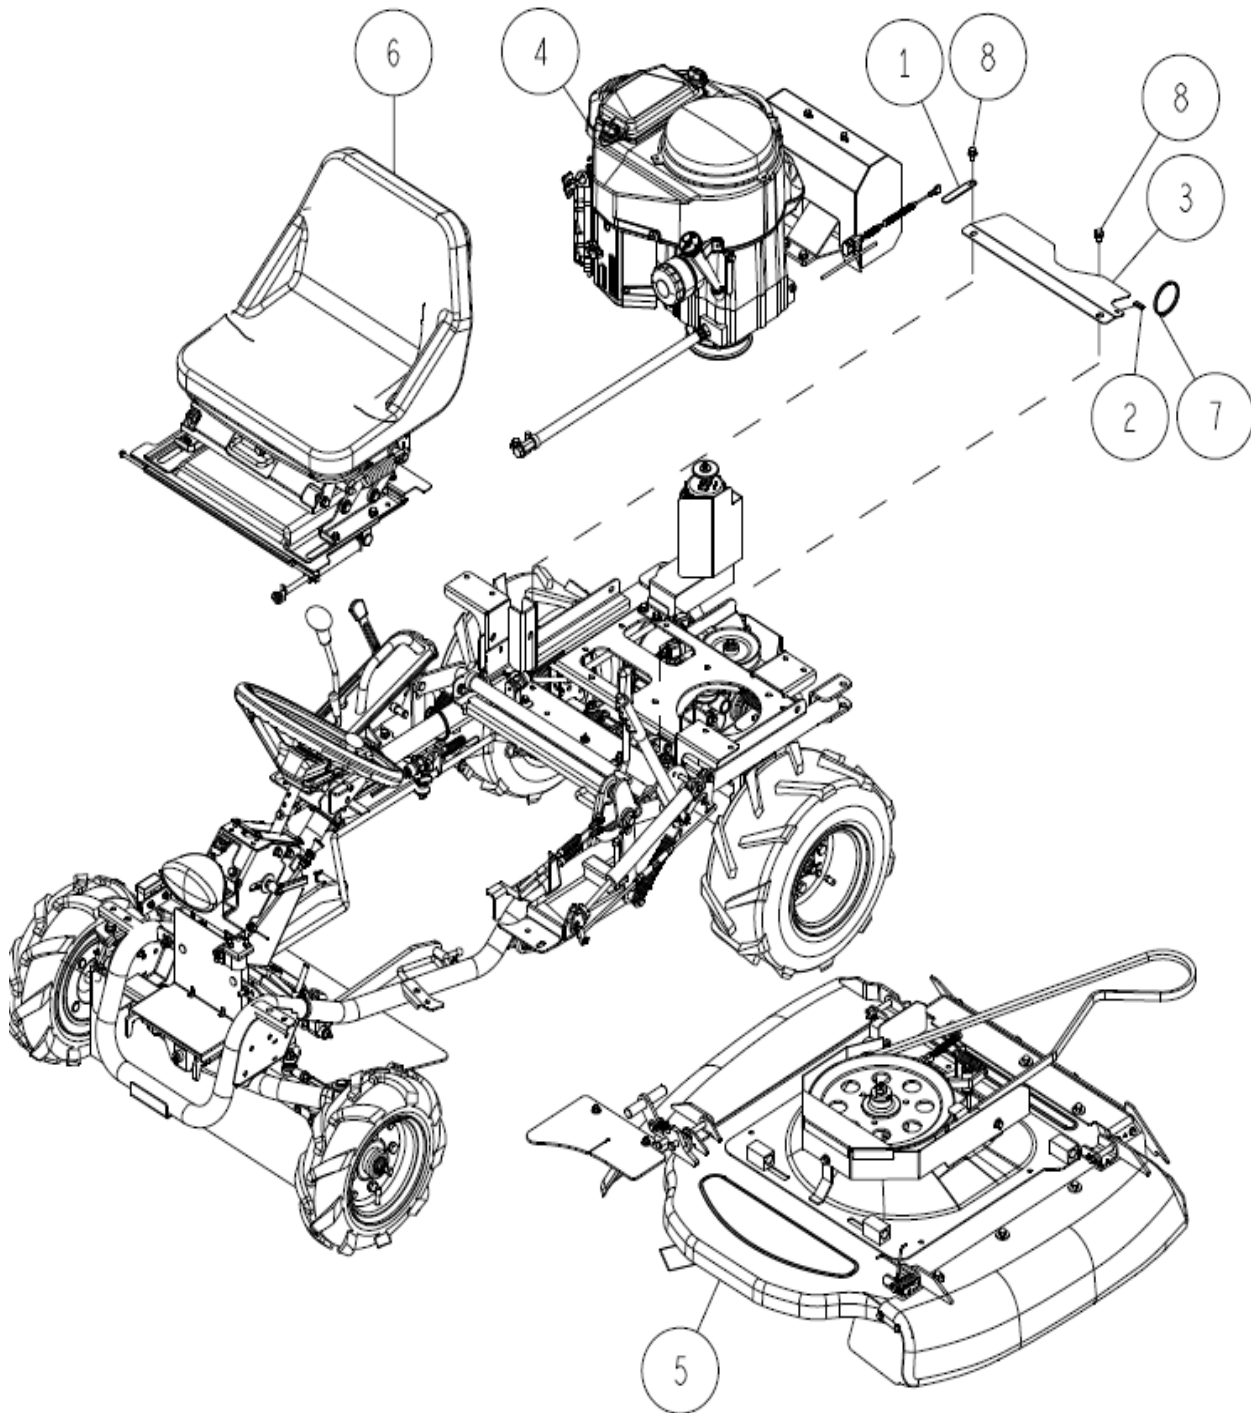

8	89-1233-080162	Mini Hexagonal Bolt (PWSW) M8*16	2	
7	83-1700-719-00	Cable Tie (200) White	1	
6	-	Seat	1	Page 43~
5	-	Cover	1	Page 37~
4	-	Engine	1	Page 47~
3	0322-2250H	Upper Belt Cover Gunmetal Grey	1	
2	0229-13100	Rubber, L20	1	
1	80-1792-988-00	Harness Clip 8	1	
Ref.	Parts No.	Parts Name	Qty	Remarks