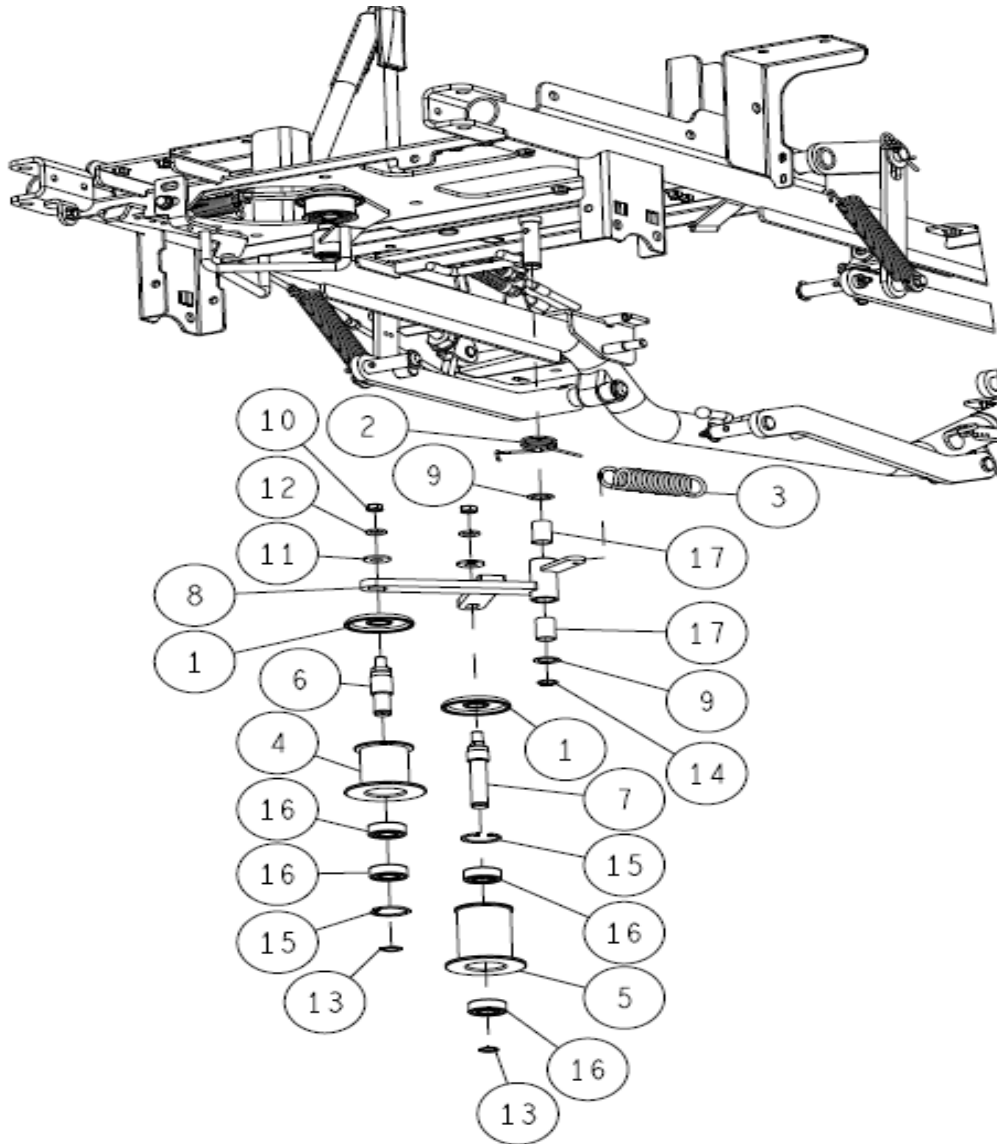

8	89-1233-080162	Mini Hexagonal Bolt (PWSW) M8*16	2	
7	83-1700-719-00	Cable Tie (200) White	1	
6	-	Seat	1	Page 43~
5	-	Cover	1	Page 37~
4	-	Engine	1	Page 47~
3	0322-2250H	Upper Belt Cover Gunmetal Grey	1	
2	0229-13100	Rubber, L20	1	
1	80-1792-988-00	Harness Clip 8	1	
Ref.	Parts No.	Parts Name	Qty	Remarks

10	89-1711-080002	Flat Washer 8	2	
9	89-1631-080042	Flange Mini Hexagonal Nut M8	1	
8	89-1611-080042	Mini Hexagonal Nut M8	1	
7	89-1561-080002	Mini Hexagonal U Nut M8	1	
6	89-1233-080202	Mini Hexagonal Bolt (PWSW) M8*20	2	
5	-	Transmission & HST	1	Page 15~
4	0322-73800	Rubber	1	Only for B&S engine
3	0322-6030H	Rear Belt Cover Gunmetal Grey	1	
2	0301-60400	Rubber 110L	1	
1	0207-75400	Brake Spring 30	1	
Ref.	Parts No.	Parts Name	Qty	Remarks

-	0227-42000	Knife Tension Pulley Set	1	4, 6, 13, 15, 16*2pcs
-	0227-41000	Knife Tension Pulley (A) Set	1	5, 7, 13, 15, 16*2pcs
17	89-3510-016250	DU Bush 16.25	2	
16	89-3115-062024	Bearing 6202 2RS	4	
15	89-2512-000350	Snap Ring (R35)	2	
14	89-2511-000160	Snap Ring (S16)	1	
13	89-2511-000150	Snap Ring (S15)	2	
12	89-1750-100002	Spring Washer 10	2	
11	89-1713-100002	Flat Washer 10 (Large)	2	
10	89-1613-100042	Mini Hexagonal Nut (3 sorts) M10	2	
9	83-1020-363-00	Thrust Washer 16*24*1.0	2	
8	0322-4120H	Knife Tention Arm CMP Gunmetal Grey	1	
7	0244-42800	Tension Idler Shaft	1	
6	0227-40400	Knife Tension Pulley Axle	1	
5	0227-40300	Knife Tension Pulley (A)	1	
4	0227-40200	Knife Tension Pulley	1	
3	0207-78400	Spring For Knife Tension Return	1	
2	80-1483-568-00	Knife Tension Return Spring	1	
1	80-1482-549-00	Rubber Cover 58	2	
Ref.	Parts No.	Parts Name	Qty	Remarks