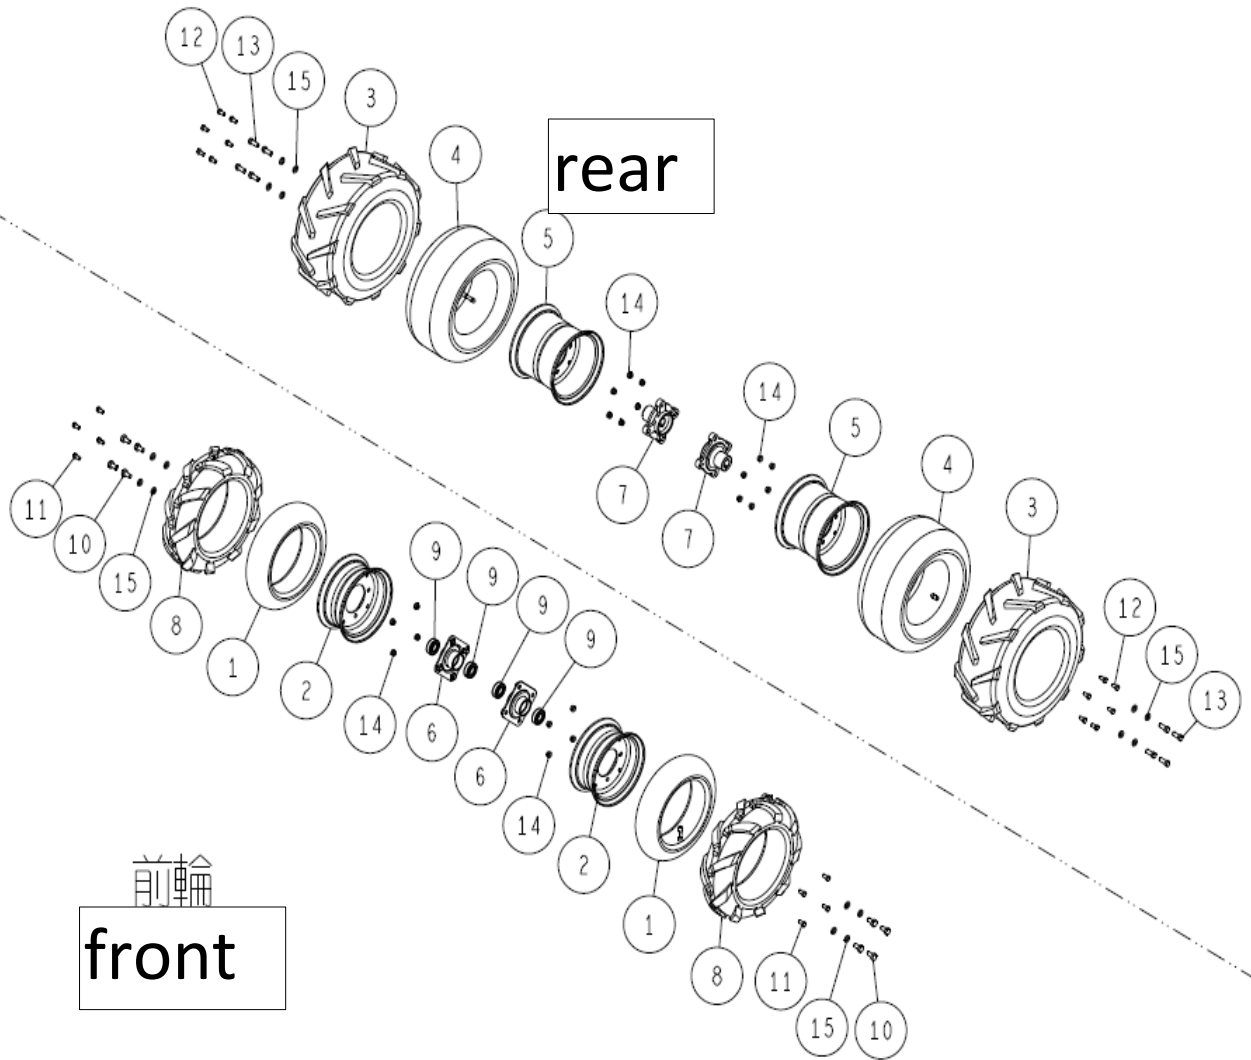

32/50 Tire & Wheel 1/1

-	0322-35000	Tire Assy (R) 3.50-7 (TA)	1	1, 2, 8, 11, 14
-	0322-34000	Tire Assy (L) 3.50-7 (TA)	1	1, 2, 8, 11, 14
-	80-1751-412-00	Tire (R) Assy (16*7.00-8)	1	3, 4, 5, 12, 14
-	80-1751-411-00	Tire (L) Assy (16*7.00-8)	1	3, 4, 5, 12, 14
15	89-1750-100002	Spring Washer 10	16	
14	89-1543-080002	Mini Hexagonal Nut (SW) M8	20	
13	89-1213-100252	Mini Hexagonal Bolt (8T) M10*25	8	
12	89-1213-080162	Mini Hexagonal Bolt (8T) M8*16	12	
11	89-1211-080162	Mini Hexagonal Bolt M8*16	8	
10	89-1113-100202	Hexagonal Bolt (8T) M10*20	8	
9	0342-77700	Bearing 6004 2NSE-NB	4	
8	0322-32100	Tire 3.50-7 (TA)	2	
7	0207-31201	Rear Wheel Boss White	2	
6	0207-30411	Front Wheel Boss White	2	
5	80-1751-407-00	Wheel Assy 16*700*8	2	
4	80-1751-404-00	Tire Tube 16*700*8	2	
3	80-1751-401-00	Tire 16*700*8	2	
2	80-1260-407-00	Wheel Assy 3.50-7	2	
1	80-1260-404-00	Tire Tube 3.50-7	2	
Ref.	Parts No.	Parts Name	Qty	Remarks