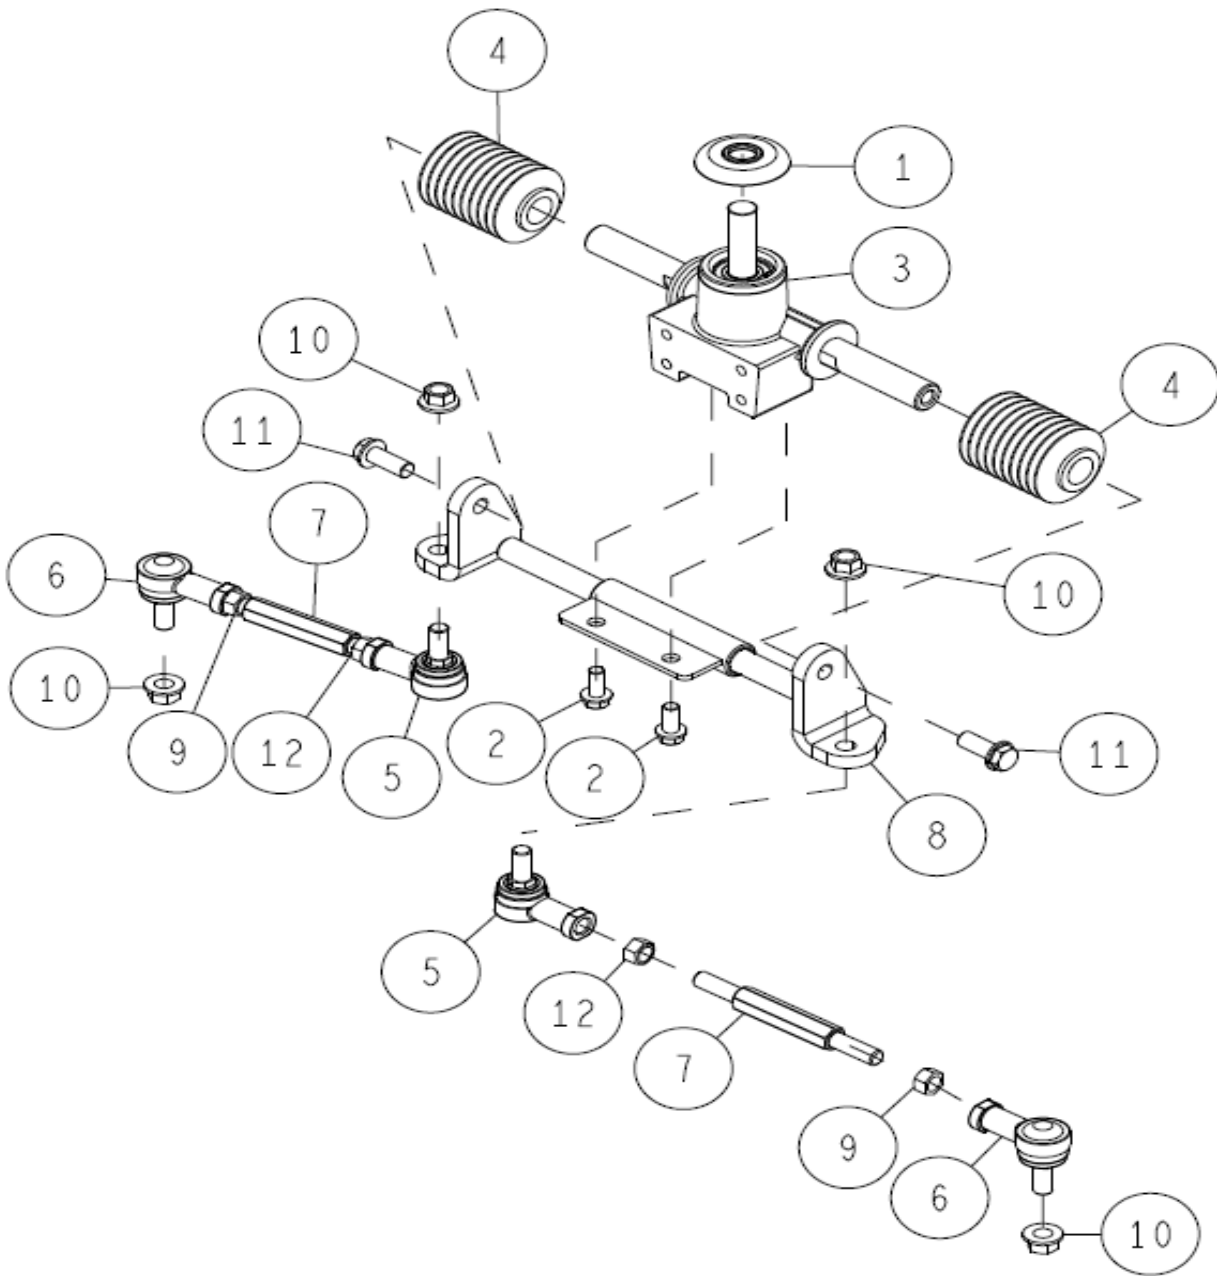

-	0207-13000	Tie Rod Adjuster Assy	2	5, 6, 7, 9, 12
12	89-1612-100042	Mini Hexagonal Nut (Slender) M10	2	
11	89-1254-100252	Flange Mini Hexagonal Bolt M10*25 P=1.25	2	
10	83-1493-255-00	Flange Lock Nut M10 (slender)	4	
9	83-1493-195-00	Hexagonal Nut (slender) M10 Left	2	
8	0322-1060H	Rack Support CMP (RM881) Gunmetal Grey	1	
7	0207-13100	Tie Rod Adjuster	2	
6	80-1493-963-00	Link Ball LHSA 10DLE21	2	
5	80-1493-962-00	Link Ball LHSA 10DE21	2	
4	80-1490-967-00	Steering Boots	2	
3	80-1484-962-10	Steering Gear Box Assy	1	
2	80-1020-719-00	Hexagonal Tap Tight M8*18	2	
1	80-1016-461-00	Bearing Cover	1	
Ref.	Parts No.	Parts Name	Qty	Remarks