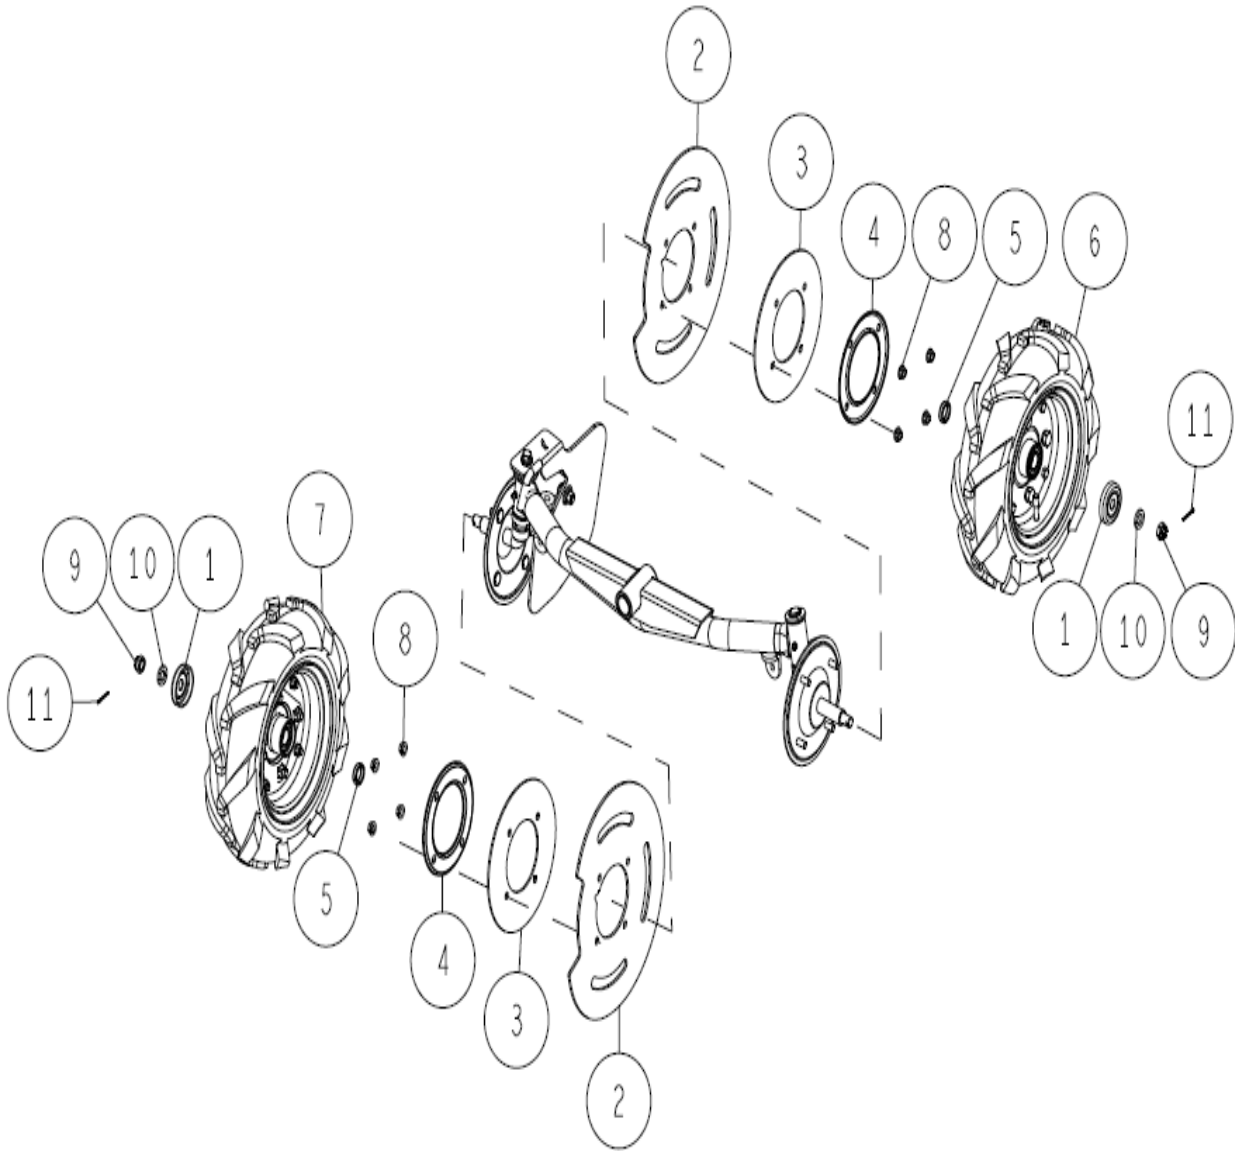

11	89-2120-250252	Split Pin 2.5*25	2	
10	89-1750-140002	Spring Washer 14	2	
9	89-1668-140042	Mini Low Castle Nut (2 sorts) M14	2	
8	89-1631-080042	Flange Mini Hexagonal Nut M8	8	
7	0322-33000	Front Tire (R) ASSY (3.50-7 TA) (Include Wheel Boss)	1	Page 32
6	0322-32000	Front Tire (L) ASSY (3.50-7 TA) (Include Wheel Boss)	1	Page 32
5	0207-31100	King Pin Collar	2	
4	0207-30900	Front Wheel Rubber Cover Support	2	
3	0207-30800	Front Wheel Rubber Cover (IN) for 7inch	2	
2	0207-30600	Front Wheel Rubber Cover	2	
1	0207-30500	Front Wheel Dust Cover	2	
Ref.	Parts No.	Parts Name	Qty	Remarks