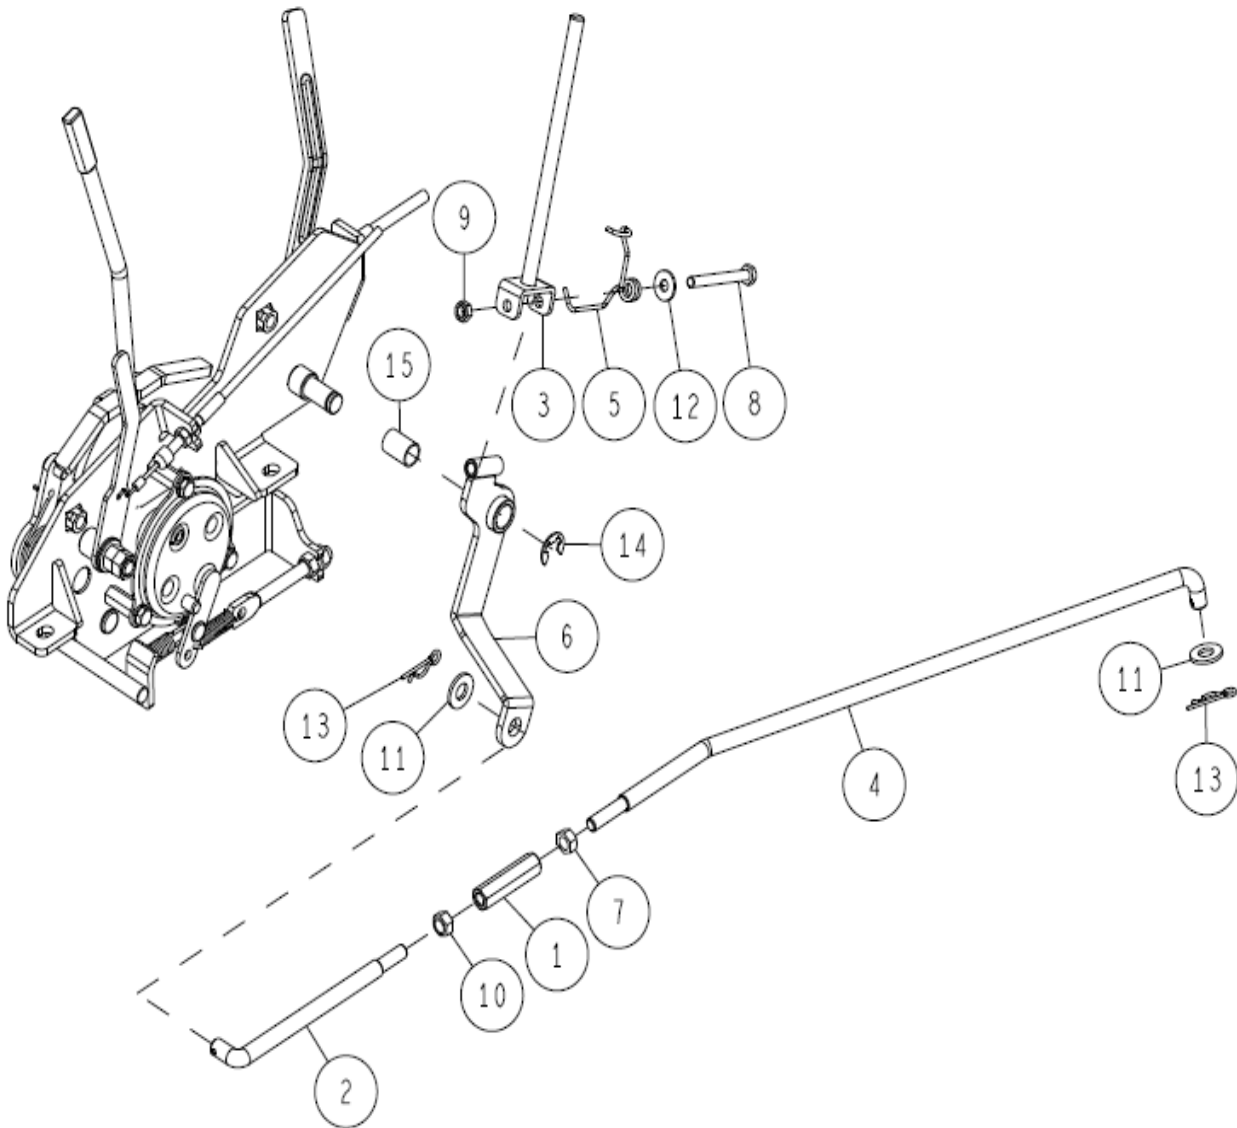

-	0244-14500	Sub Change Rod Assy	1	1, 2, 4, 7, 10
15	89-3510-012200	DU Bush 12.20	1	
14	89-2521-000100	E Type Ring 10	1	
13	89-2131-100002	Snap Pin 10	2	
12	89-1713-060002	Flat Washer 6 (Large)	1	
11	89-1712-100002	Flat Washer 10*21*2.1	2	
10	89-1611-080042	Mini Hexagonal Nut M8	1	
9	89-1551-060002	Hexagonal U Nut M6	1	
8	89-1113-060552	Hexagonal Bolt (8T) M6*55	1	
7	83-1484-195-00	Mini Hexagonal Nut M8 (L)	1	
6	0348-1040H	Sub Change Arm CMP Gunmetal Grey	1	
5	0312-13700	Spring for Change Lever	1	
4	0244-13500	Sub Change Rod (rear)	1	
3	0244-12700	Sub Change Lever CMP	1	
2	0207-11100	Sub Change Rod (front)	1	
1	80-1791-597-00	Turn Buckle 8*50	1	
Ref.	Parts No.	Parts Name	Qty	Remarks