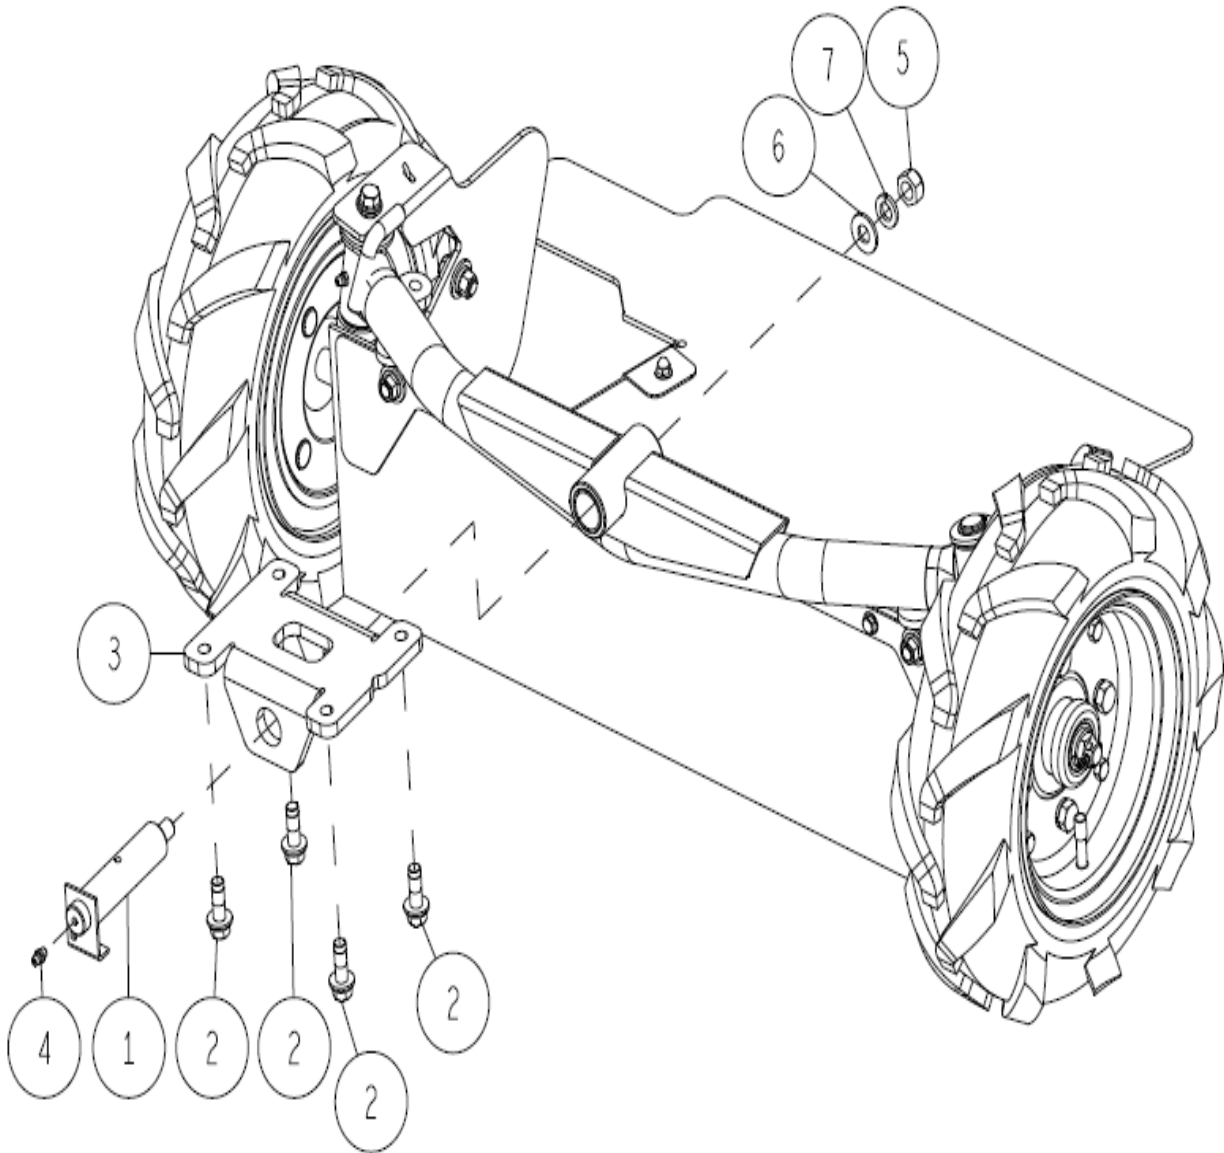

7	89-1750-120002	Spring Washer 12	1	
6	89-1713-120002	Flat Washer 12 (Large)	1	
5	89-1551-120002	Hexagonal U Nut M12	1	
4	83-1415-975-00	Grease Nipple M6	1	
3	0322-3030H	Front Axle Holder (881) Gunmetal Grey	1	
2	0312-74300	Hexagonal Bolt (7T-SW.PW) M10*30 (Meck)	4	
1	0207-30700	Center Pin	1	
Ref.	Parts No.	Parts Name	Qty	Remarks