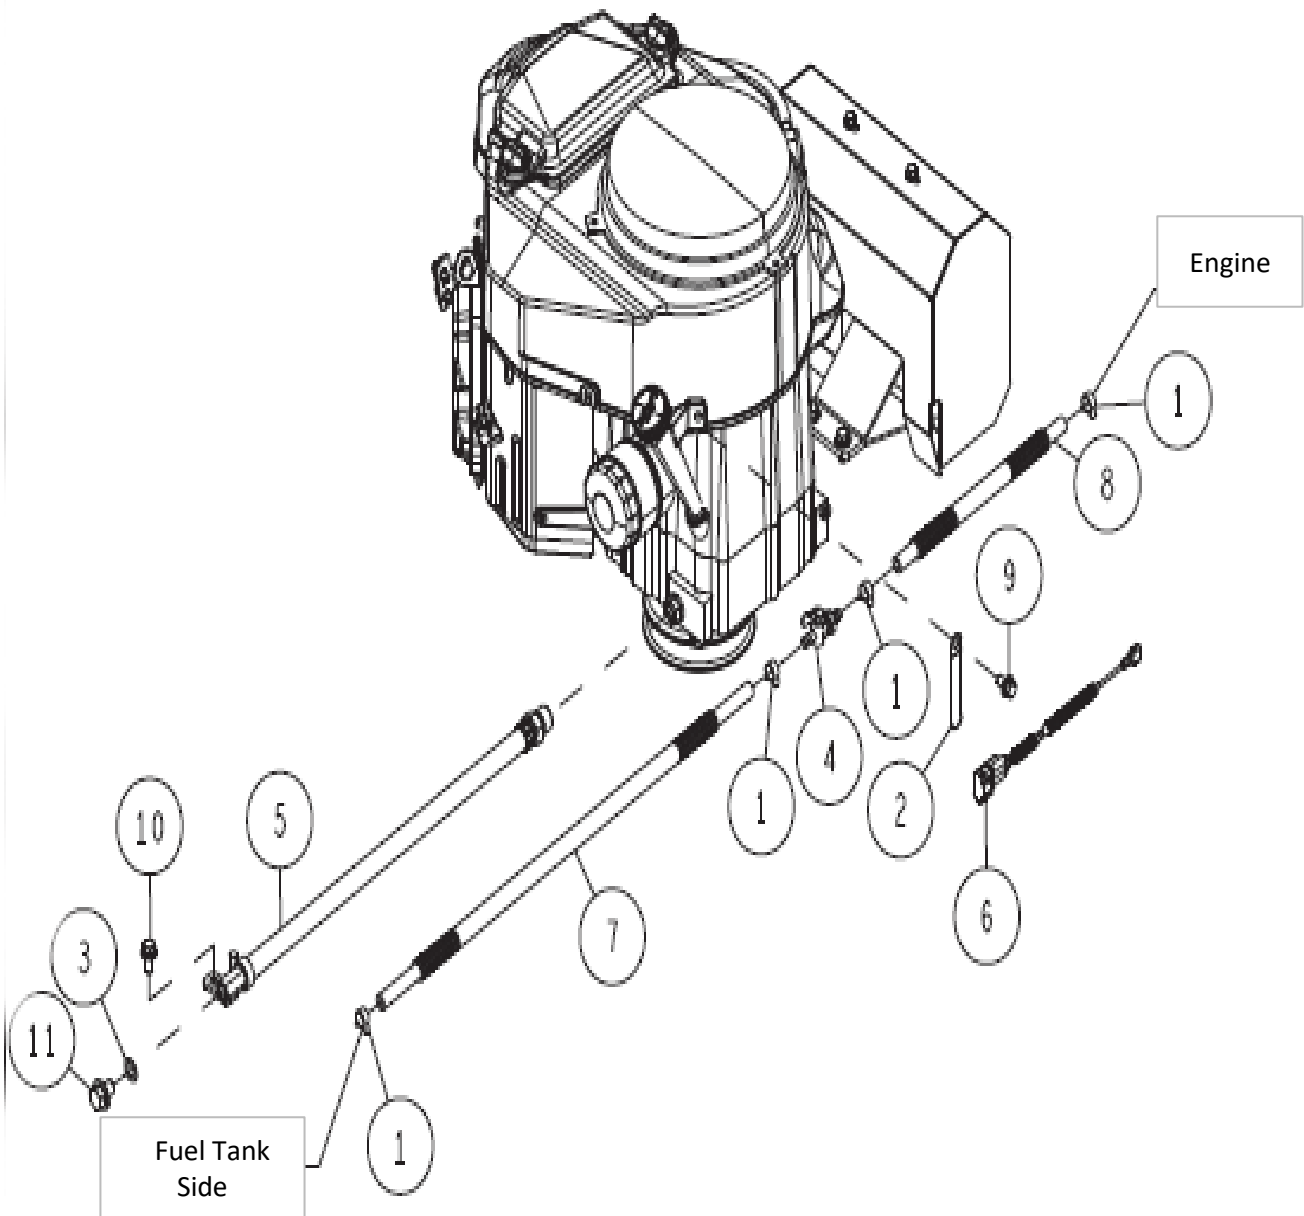

-	0322-74000	Fuel Cock Assy (K)	1	1	1*2pcs, 4, 8
-	0322-72500	Fuel Hose 270L & Clip	1	1	1*2pcs, 8
-	0322-72400	Fuel Hose 600L & Clip	1	1	1*2pcs, 7
11	89-1251-120152	Flange Mini Hexagonal Bolt M12*15	1	1	
10	89-1233-080202	Mini Hexagonal Bolt (PWSW) M8*20	1	1	
9	89-1233-080162	Mini Hexagonal Bolt (PWSW) M8*16	1	1	
8	0322-70500	Fuel Hose 270L	1	1	
7	0322-70400	Fuel Hose 600L	1	1	
6	0312-77300	Harness (K)	1	1	
5	0312-44100	Oil Drain Assy (K)	1	1	With O-ring P16
4	0244-74500	Fuel Cock	1	1	
3	0207-74900	Copper Packing 12.5*19*1.0	1	1	
2	80-1792-988-00	Harness Clip 8	1	1	
1	80-1483-988-00	Hose Clip 17	4	4	
Ref.	Parts No.	Parts Name	Qty		Remarks
			RM953	RM951A