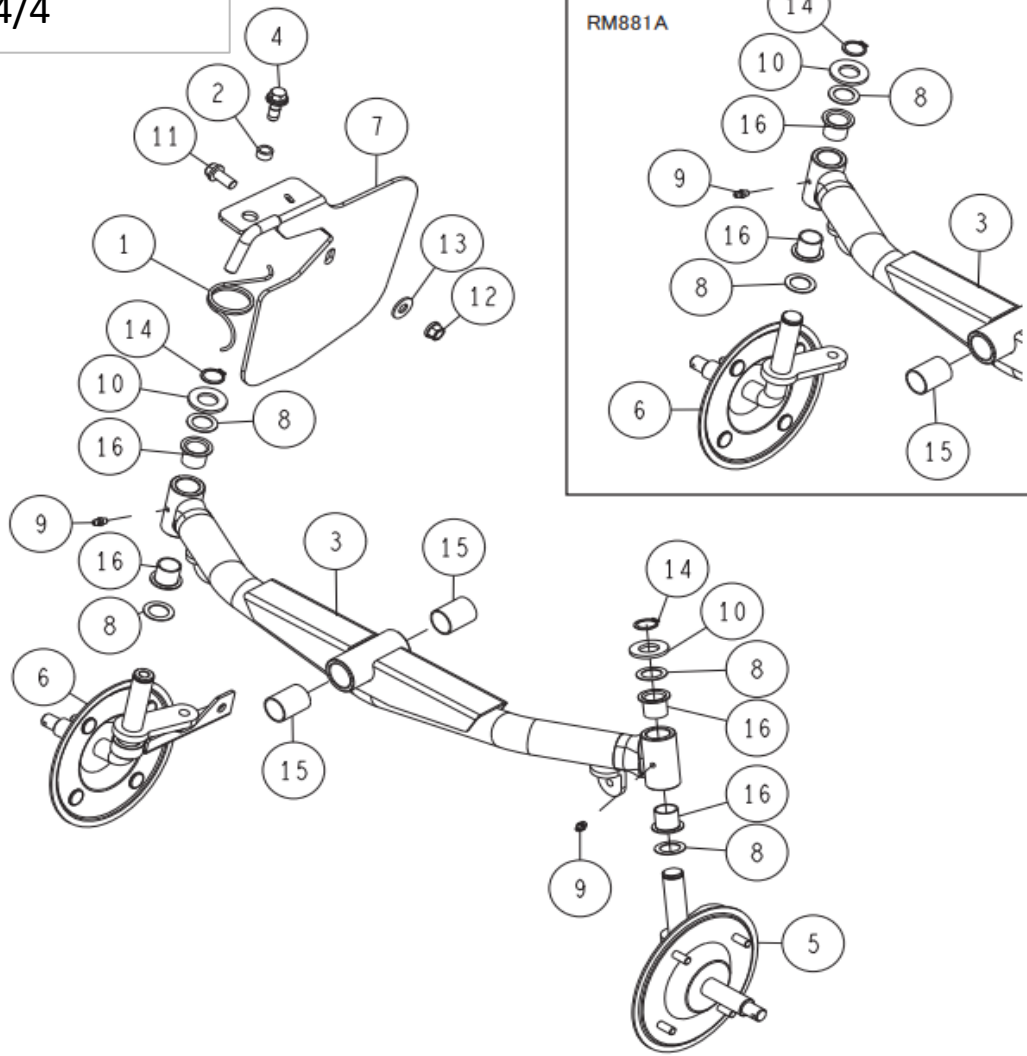

Front 4/4

~HUAGL00565
RM881A

16	89-3511-020200	DU Bush 20.20.31F	4	
15	89-3510-025350	DU Bush 25.35	2	
14	89-2511-000200	Snap Ring (S20)	2	
13	89-1713-100002	Flat Washer 10 (Large)	1	HUAGL00566~(881A)
12	89-1543-100002	Mini Hexagonal Nut (SW) M10	1	HUAGL00566~(881A)
11	89-1232-100252	Mini Hexagonal Bolt (SW) M10*25	1	HUAGL00566~(881A)
10	83-1490-337-00	Washer 20*38*3.2	2	
9	83-1415-975-00	Grease Nipple M6	2	
8	83-1310-371-00	Thrust Washer 20*30*1.0	4	
7	0341-3120H	Front Right Flapper CMP Gunmetal Grey	1	HUAGL00566~(881A)
6	0341-3110H	King Pin Right CMP Gunmetal Grey	1	HUAGL00566~(881A)
	0322-3010H	King Pin Right CMP Gunmetal Grey	1	~HUAGL00565(881A)
5	0322-3020H	King Pin Left CMP Gunmetal Grey	1	
4	0312-74300	Hexagonal Bolt (7T-SW.PW) M10*30 (Meck)	1	HUAGL00566~(881A)
3	0312-3210H	Front Axle CMP Gunmetal Grey	1	
2	0259-30600	Front Right Flapper Collar	1	HUAGL00566~(881A)
1	0259-30500	Front Right Flapper Return Spring	1	HUAGL00566~(881A)
Ref.	Parts No.	Parts Name	Qty	Remarks