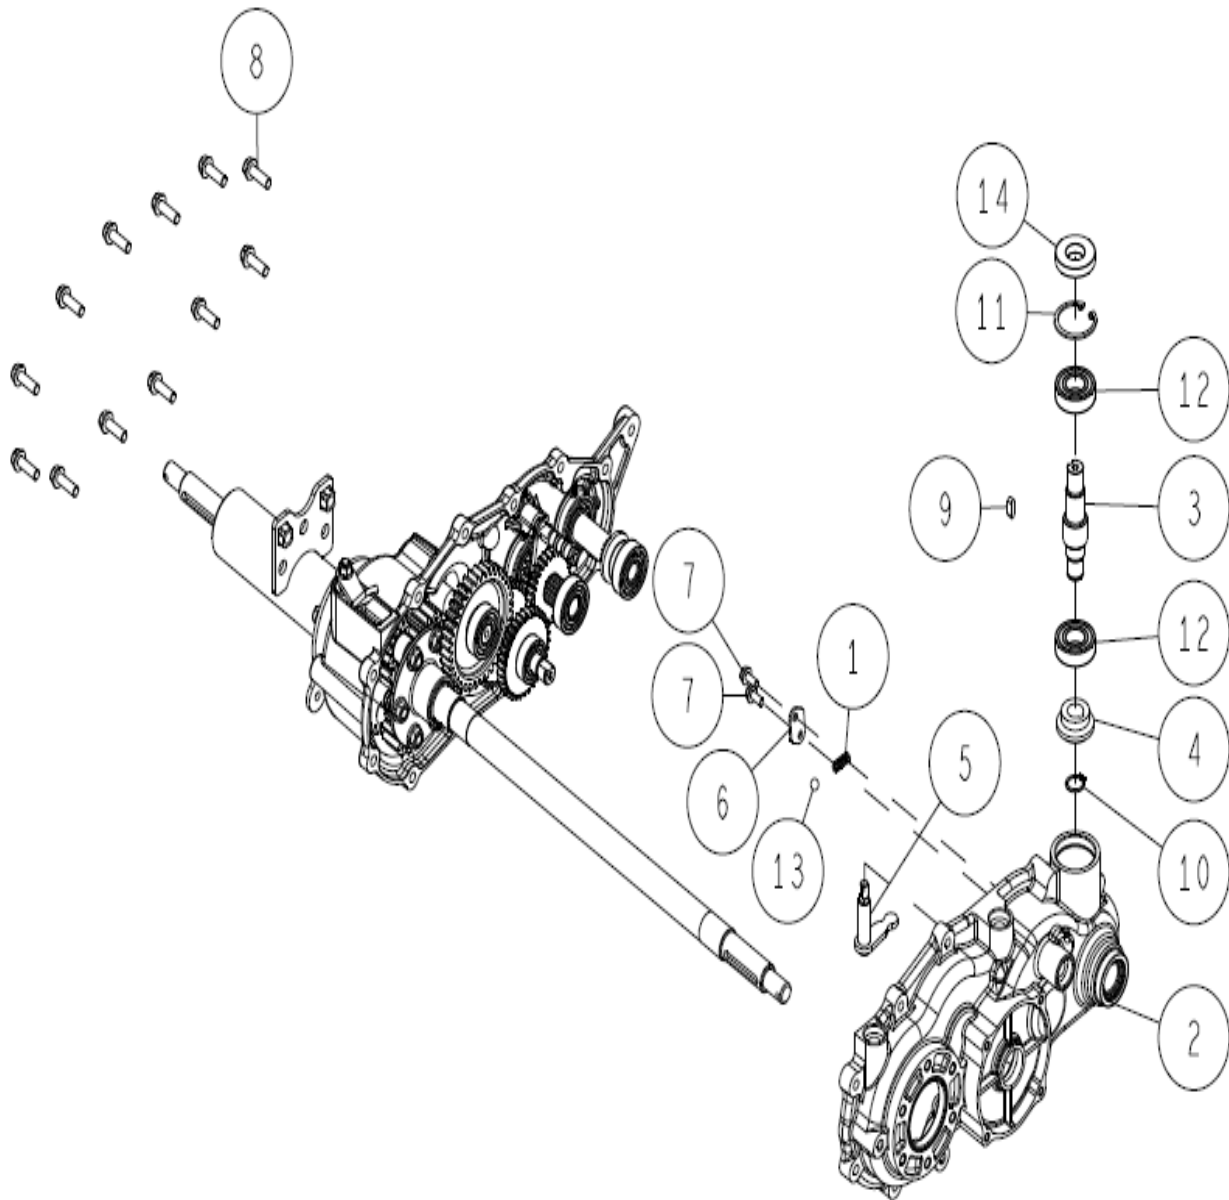

19/50 Transmission & HST 5/9

14	89-5121-204208	Oil Seal UE 20.42.8	1	
13	89-3410-080000	Steel Ball 8.0	1	
12	89-3115-060044	Bearing 6004 2RS	2	
11	89-2512-000420	Snap Ring (R42)	1	
10	89-2511-000170	Snap Ring (S17)	1	
9	89-2150-050160	Key 5*16 (round)	1	
8	83-1482-143-00	Tapping Bolt M8*25	12	
7	83-1020-148-00	Tapping Bolt M6*14	2	
6	0207-01900	Shift Spring Holder	1	
5	0207-01700	Swing Arm CMP	1	
4	0207-00400	20T Spiral Mita Gear(L)	1	
3	0207-00300	A Axle	1	
2	0207-00100	Transmission Case(L)	1	
1	80-1310-138-00	Spring 1.4	1	
Ref.	Parts No.	Parts Name	Qty	Remarks