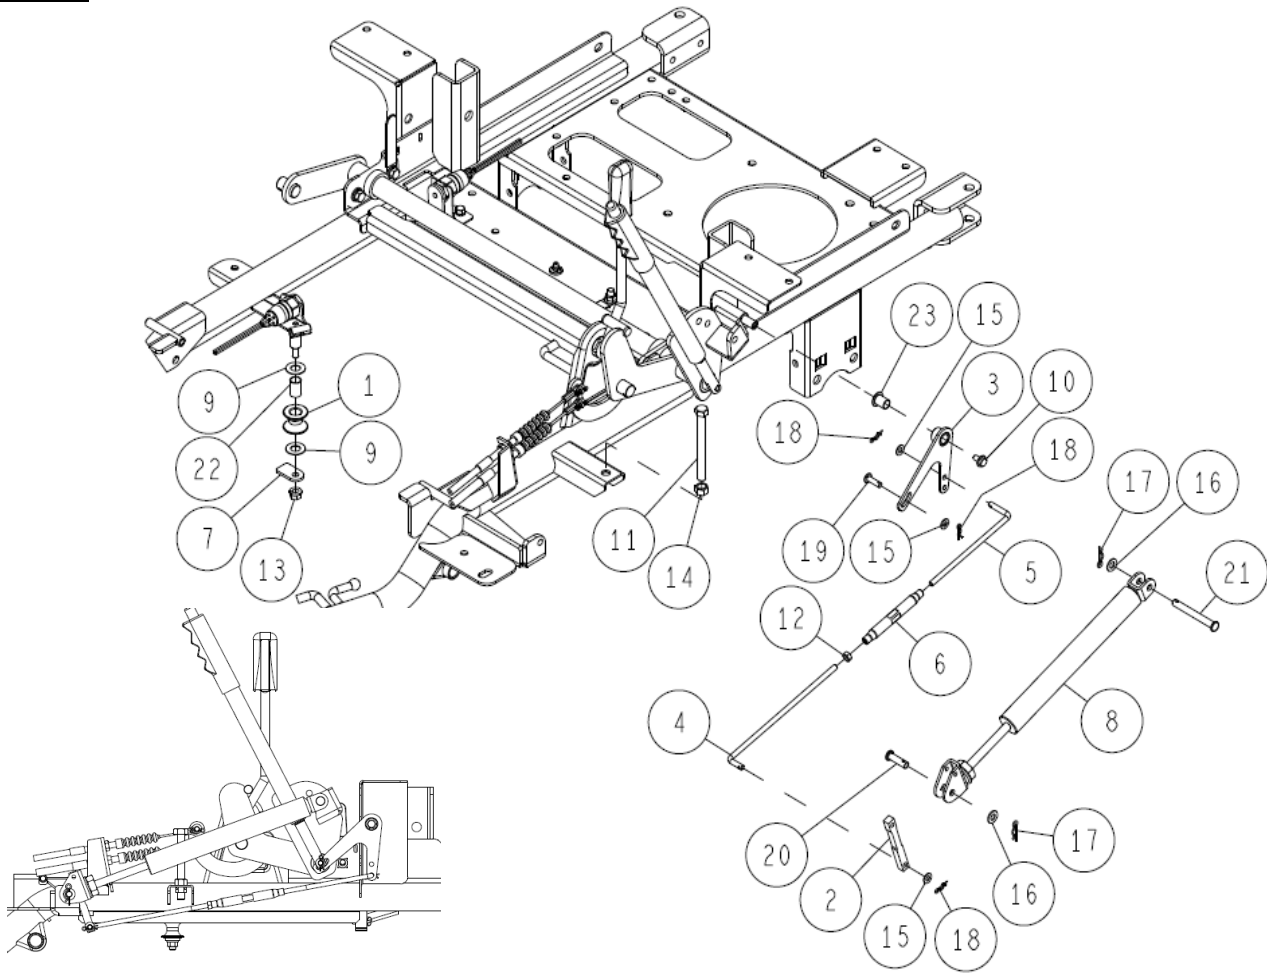

13/50 **Frame 13/14**

-	0322-73700	Gas Spring Free Lock Type(FLC75- 60) set	1	2, 8
-	0244-11000	Adjusting Rod Assy	1	4, 5, 6, 12
23	89-3511-010150	DU Bush 10.15.18F	1	
22	89-3510-012200	DU Bush 12.20	1	
21	89-2181-080692	Flat Head Pin 8*69	1	
20	89-2181-080282	Flat Head Pin 8*28	1	
19	89-2181-060202	Flat Head Pin 6*20	1	
18	89-2132-060002	Snap Pin 6 (with stopper)	3	
17	89-2131-080002	Snap Pin 8	2	
16	89-1711-080002	Flat Washer 8	2	
15	89-1711-060002	Flat Washer 6	3	
14	89-1611-100042	Mini Hexagonal Nut M10	1	
13	89-1543-080002	Mini Hexagonal Nut (SW) M8	1	
12	89-1511-060042	Hexagonal Nut M6	1	
11	89-1211-100907	Mini Hexagonal Bolt M10*90	1	
10	89-1137-060122	Hexagonal Bolt (PW) M6*12	1	
9	83-1020-355-00	Thrust Washer 12*24*1.0	2	
8	0322-73900	Gas Spring Free Lock Type(FLC75- 60)	1	
7	0244-22600	Brake Rod Hung Plate	1	
6	0244-11600	Turn Buckle (Pipe Type)	1	
5	0244-11500	Adjuster Rod (L)	1	
4	0244-11400	Adjuster Rod (R)	1	
3	0244-11300	Push Rod Receiver CMP	1	
2	0244-10500	Lock Pusher	1	
1	80-1484-354-10	Brake Rod Roller	1	
Ref.	Parts No.	Parts Name	Qty	Remarks