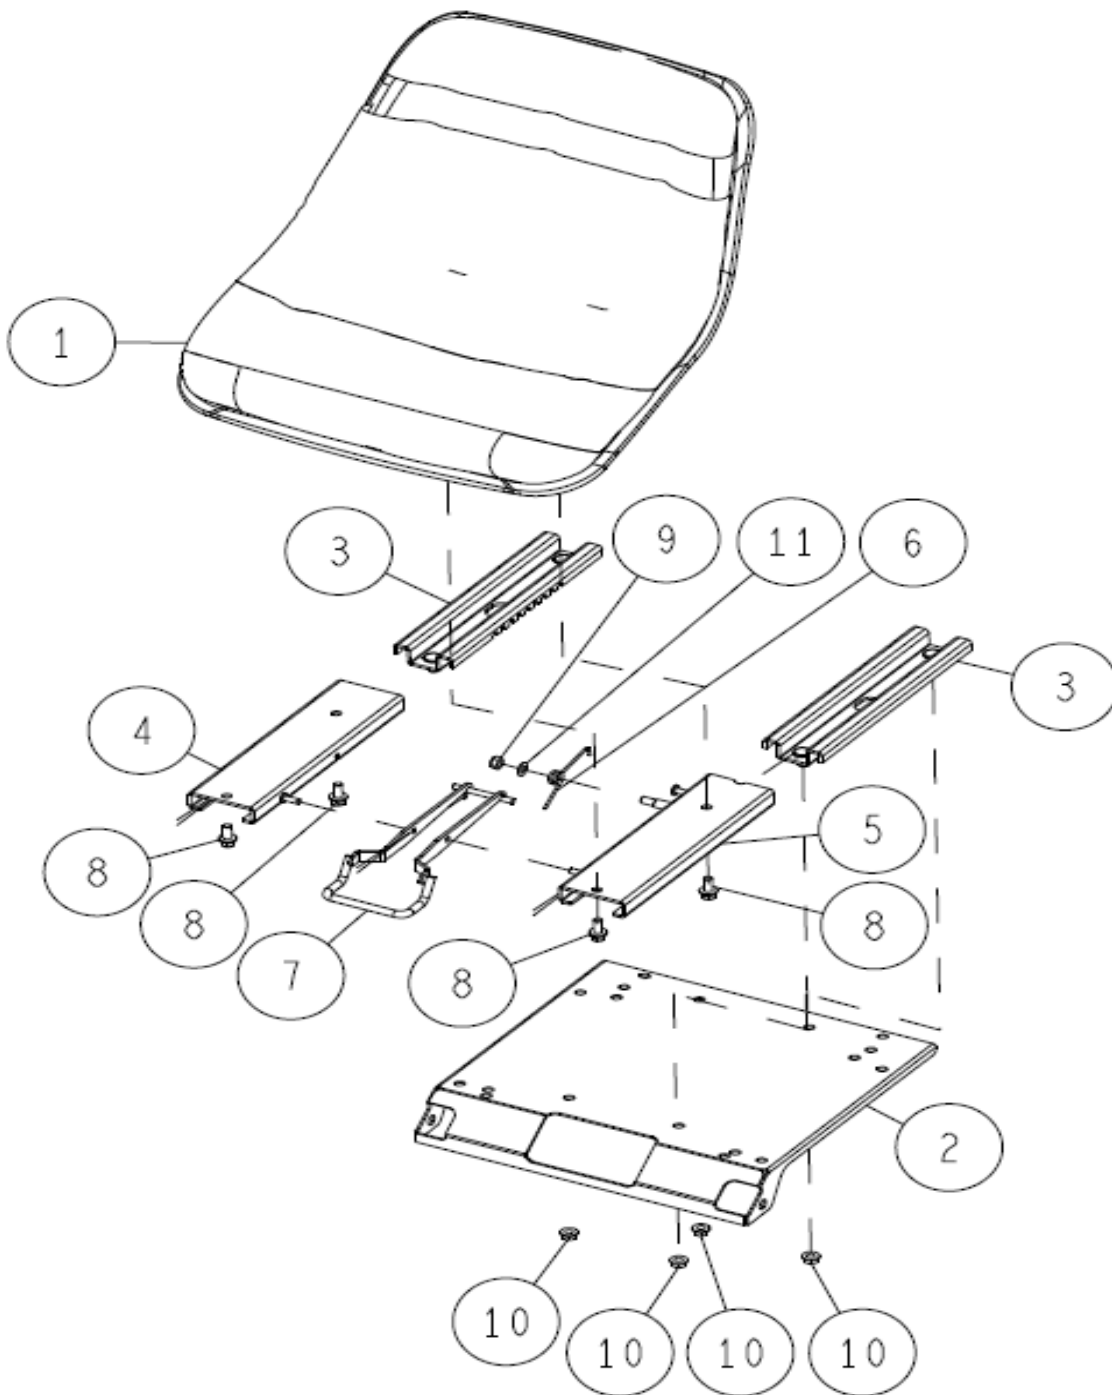

11	89-1711-080002	Flat Washer 8	1	
10	89-1631-080042	Flange Mini Hexagonal Nut M8	4	
9	89-1561-080002	Mini Hexagonal U Nut M8	1	
8	89-1233-080202	Mini Hexagonal Bolt (PWSW) M8*20	4	
7	0341-21801	Slide Lever CMP White	1	
6	0341-21500	Seat Lever Spring	1	
5	0341-21401	Upper Slide (L) CMP White	1	
4	0341-21301	Upper Slide (R) CMP White	1	
3	0341-21201	Lower Slide CMP White	2	
2	0341-21101	Seat Receiver CMP White	1	
1	0284-78100	Seat K4 (Black)	1	
Ref.	Parts No.	Parts Name	Qty	Remarks