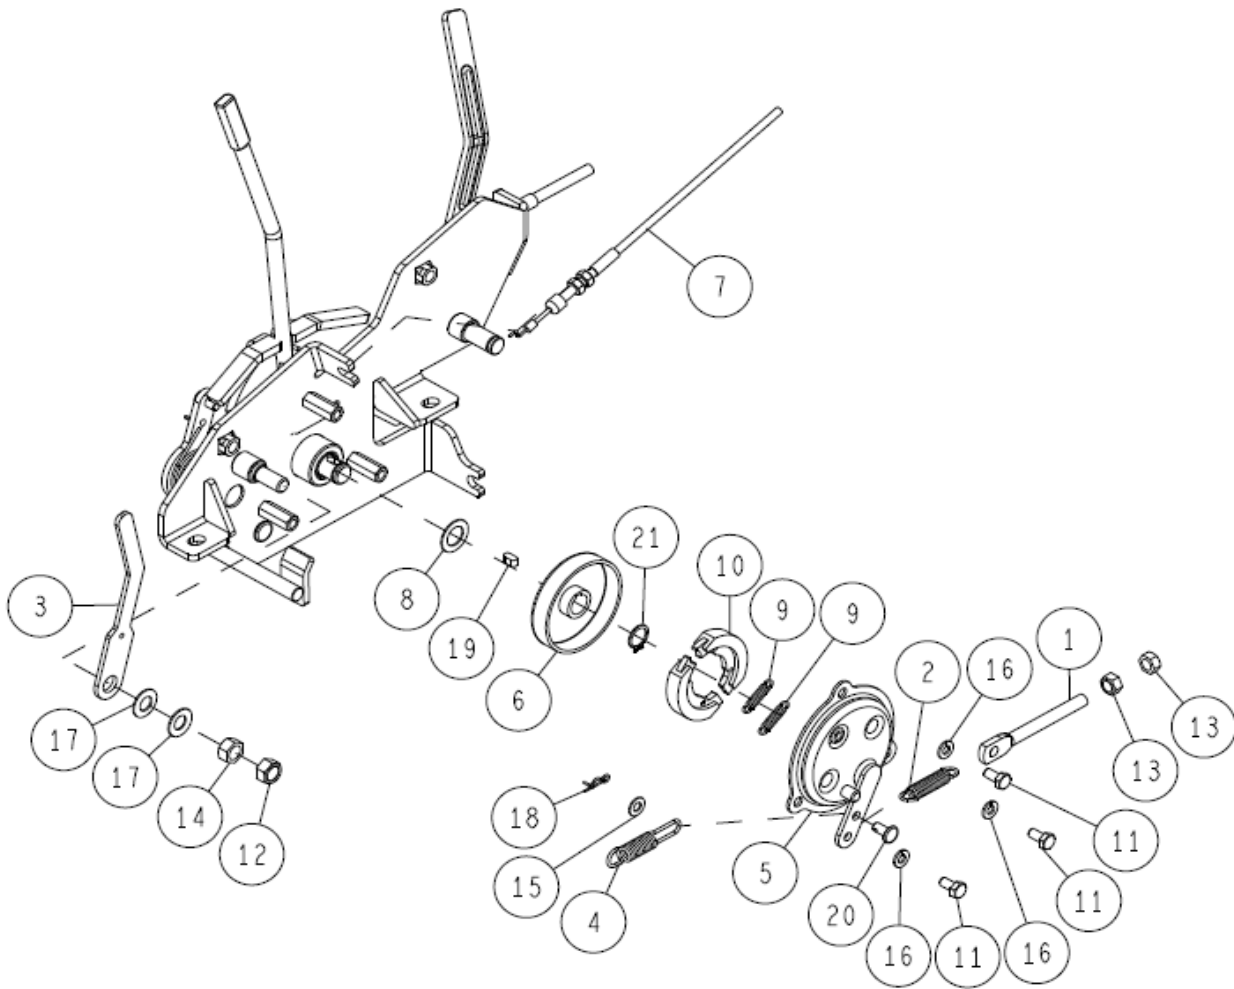

-	0312-17010	Change Brake Assy	1	5, 6, 9*2pcs, 10
21	89-2511-000140	Snap Ring (S14)	1	
20	89-2181-060122	Flat Head Pin 6*12	1	
19	89-2150-050100	Key 5*10 (round)	1	
18	89-2132-060002	Snap Pin 6 (with stopper)	1	
17	89-1852-100001	Belleville Spring H10	2	
16	89-1750-060002	Spring Washer 6	3	
15	89-1711-060002	Flat Washer 6	1	
14	89-1611-100042	Mini Hexagonal Nut M10	1	
13	89-1611-080042	Mini Hexagonal Nut M8	2	
12	89-1561-100002	Mini Hexagonal U Nut M10	1	
11	89-1113-060122	Hexagonal Bolt (8T) M6*12	3	
10	85-1711-318-00	Brake Shoe Set	1	
9	85-1711-317-00	Shoe Return Spring	2	
8	83-1675-375-00	Thrust Washer 14*23*1.0	1	
7	0322-75600	Throttle Wire(B&S)	1	For B&S engine
	0322-75400	Throttle Wire	1	For Kawasaki engine
6	0312-17200	Brake Drum	1	
5	0312-17100	Brake Cover	1	
4	0312-14200	Spring for Brake Pulling	1	
3	0312-12900	Throttle Lever	1	
2	0225-11800	Spring, Change Brake	1	
1	0207-72300	Change Brake Adjuster	1	
Ref.	Parts No.	Parts Name	Qty	Remarks