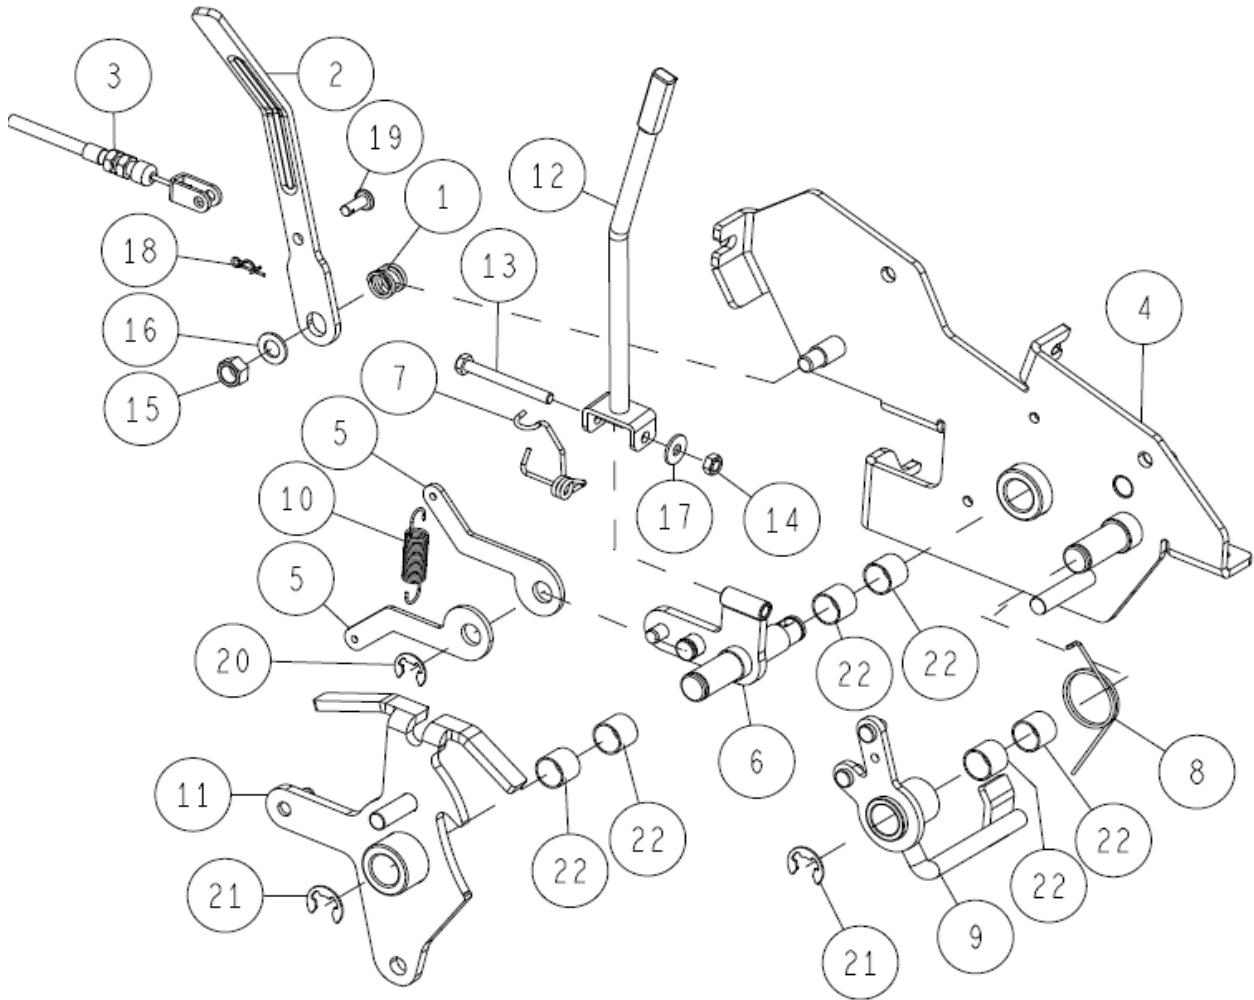

22	89-3510-016150	DU Bush 16.15	6	
21	89-2521-000120	E Type Ring 12	2	
20	89-2521-000100	E Type Ring 10	1	
19	89-2181-060162	Flat Head Pin 6*16	1	
18	89-2132-060002	Snap Pin 6 (with stopper)	1	
17	89-1713-060002	Flat Washer 6 (Large)	1	
16	89-1711-100002	Flat Washer 10*18*1.6	1	
15	89-1561-100002	Mini Hexagonal U Nut M10	1	
14	89-1551-060002	Hexagonal U Nut M6	1	
13	89-1113-060552	Hexagonal Bolt (8T) M6*55	1	
12	0348-10300	Change Lever CMP	1	
11	0348-1010H	Change Lever Guide CMP Gunmetal Grey	1	
10	0329-12500	Spring for Change Pedal	1	
9	0322-1240H	Change Return Arm CMP Gunmetal Grey	1	
8	0312-13800	Spring for Change Return Arm	1	
7	0312-13700	Spring for Change Lever	1	
6	0312-1242H	Change Lever Base CMP Gunmetal Grey	1	
5	0312-1231H	Neutral Arm Gunmetal Grey	2	
4	0312-1210H	Change Bracket CMP Gunmetal Grey	1	
3	0244-72410	Defferential Lock Wire	1	
2	0244-13200	Differential Lock Lever CMP	1	
1	80-1020-263-00	Control Lever Shaft Spring	1	
Ref.	Parts No.	Parts Name	Qty	Remarks