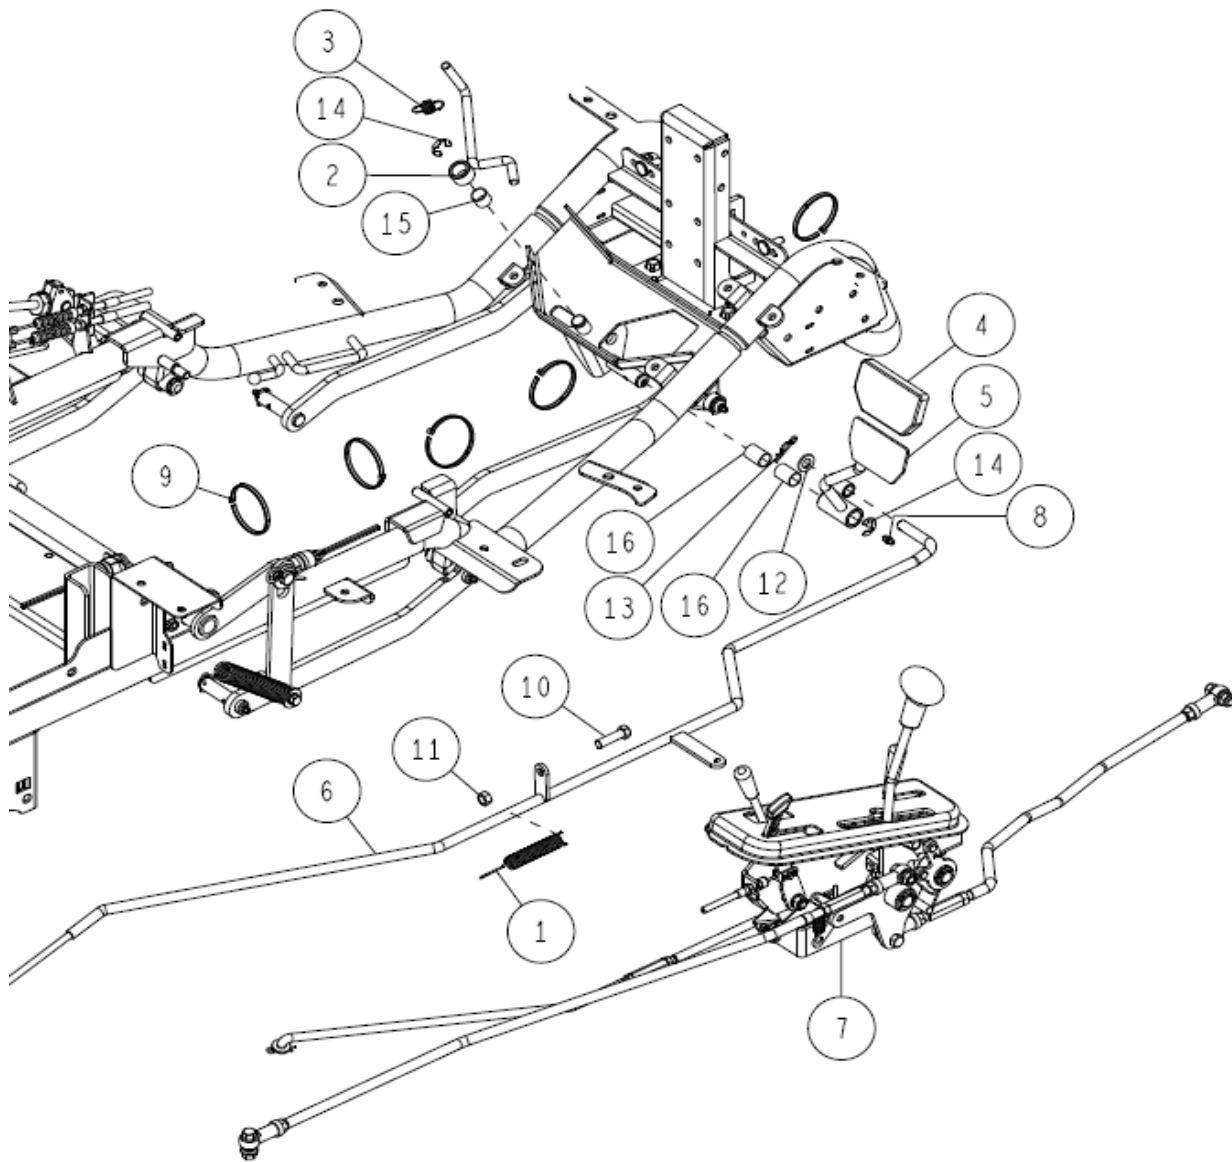

16	89-3510-016250	DU Bush 16.25	2	
15	89-3510-016150	DU Bush 16.15	1	
14	89-2521-000120	E Type Ring 12	2	
13	89-2131-120002	Snap Pin 12	1	
12	89-1711-120002	Flat Washer 12	1	
11	89-1611-100042	Mini Hexagonal Nut M10	1	
10	89-1213-100352	Mini Hexagonal Bolt (8T) M10*35	1	
9	83-1711-719-00	Wire Band 200L	5	
8	83-1415-975-00	Grease Nipple M6	1	
7	-	Control	1	Page 33~
6	0340-10100	Brake Rod CMP	1	
5	0322-1040H	Brake Pedal CMP Gunmetal Grey	1	
4	0312-71100	Brake Pedal Rubber	1	
3	0312-23200	Brake Stopper Return Spring	1	
2	0312-23100	Brake Stopper CMP	1	
1	80-1493-354-00	Rod Return Spring	1	
Ref.	Parts No.	Parts Name	Qty	Remarks