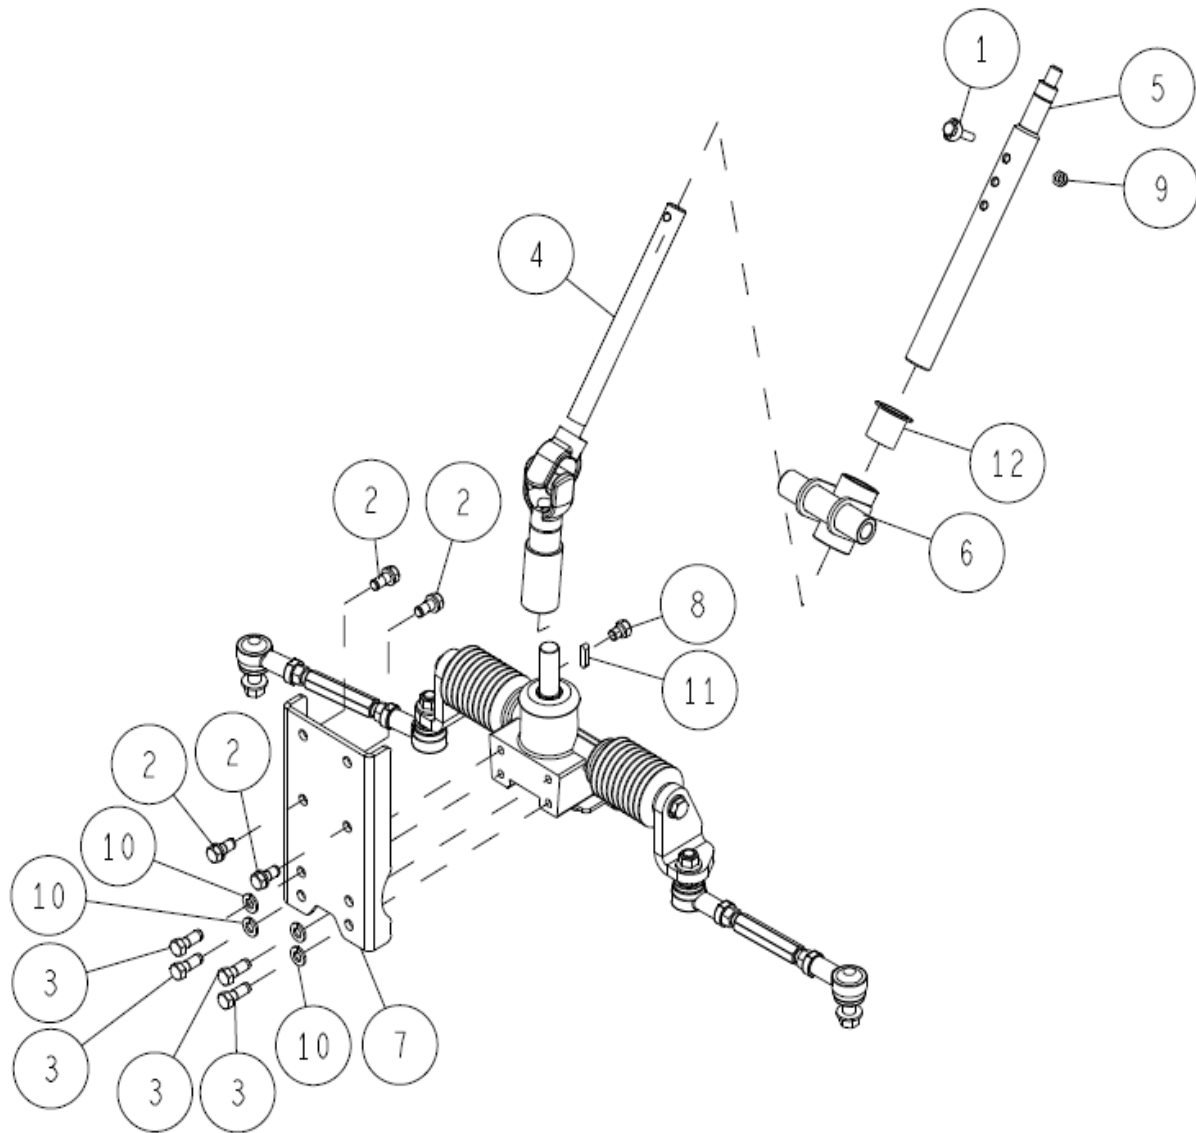

-	0342-77600	Upper Shaft Fixing Set (Bolt and Unut)	1	1, 9
12	89-3511-022250	DU Bush 22.25.33F	1	
11	89-2150-050200	Key 5*20 (round)	1	
10	89-1750-080002	Spring Washer 8	4	
9	89-1553-060002	Bag Hexagonal U Nut M6	1	
8	0322-11610	Mini Hexagonal Bolt (7T) M8*10 (Meck)	1	
7	0322-1080H	Steering Gear Box Bracket CMP Gunmetal Grey	1	
6	0322-10701	Handle Support CMP White	1	
5	0322-10210	Steering Upper Shaft CMP	1	
4	0322-10110	Steering Joint Shaft CMP	1	
3	0314-70100	Mini Hexagonal Bolt (Meck) M8*22	4	
2	0245-74310	Hexagonal Bolt(SW) M8*18 (Meck)	4	
1	0244-75800	Bolt for Upper Shaft Setting	1	
Ref.	Parts No.	Parts Name	Qty	Remarks