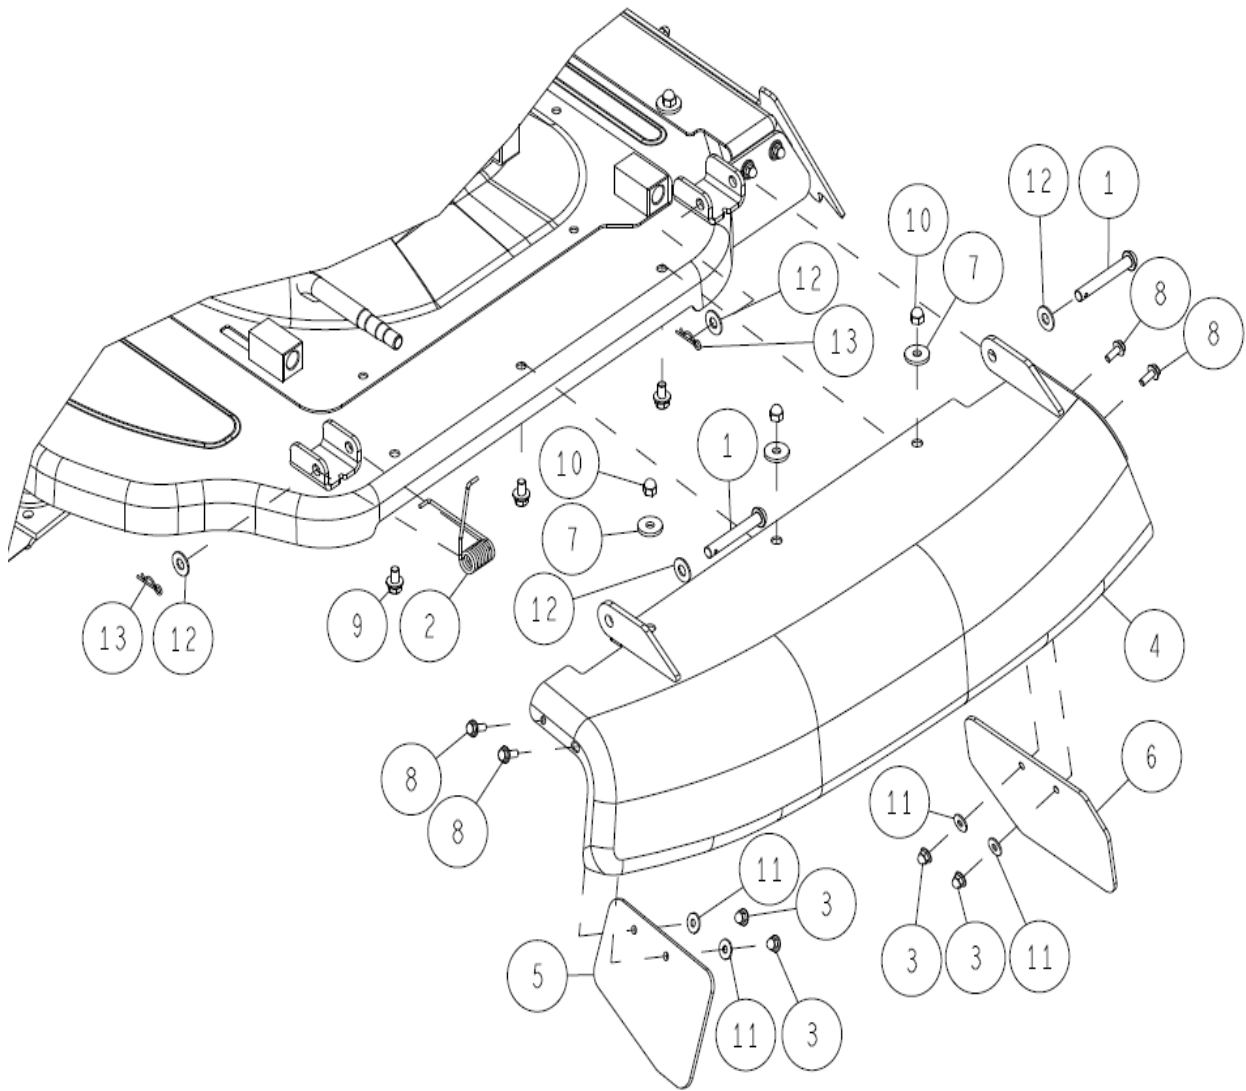

39/50 Cover 3/6

13	89-2131-100002	Snap Pin 10	2	
12	89-1714-100002	Flat Washer 10	4	
11	89-1713-060002	Flat Washer 6 (Large)	4	
10	89-1671-080042	Mini Cap Nut M8	3	
9	89-1233-080162	Mini Hexagonal Bolt (PWSW) M8*16	3	
8	89-1137-060172	Hexagonal Bolt (PW) M6*17	4	
7	83-1751-312-00	Washer 8*25*3.2	3	
6	0323-51200	Side Flapper Left (Rear)	1	
5	0323-51100	Side Flapper Left (Front)	1	
4	0323-5031H	Left Cover CMP Gunemtal Grey	1	
3	0312-77500	Flange Cap Nut M6 (Meck)	4	
2	0244-71600	Spring for Right Cover	1	
1	0244-63900	Round Head Pin 10*72	2	
Ref.	Parts No.	Parts Name	Qty	Remarks