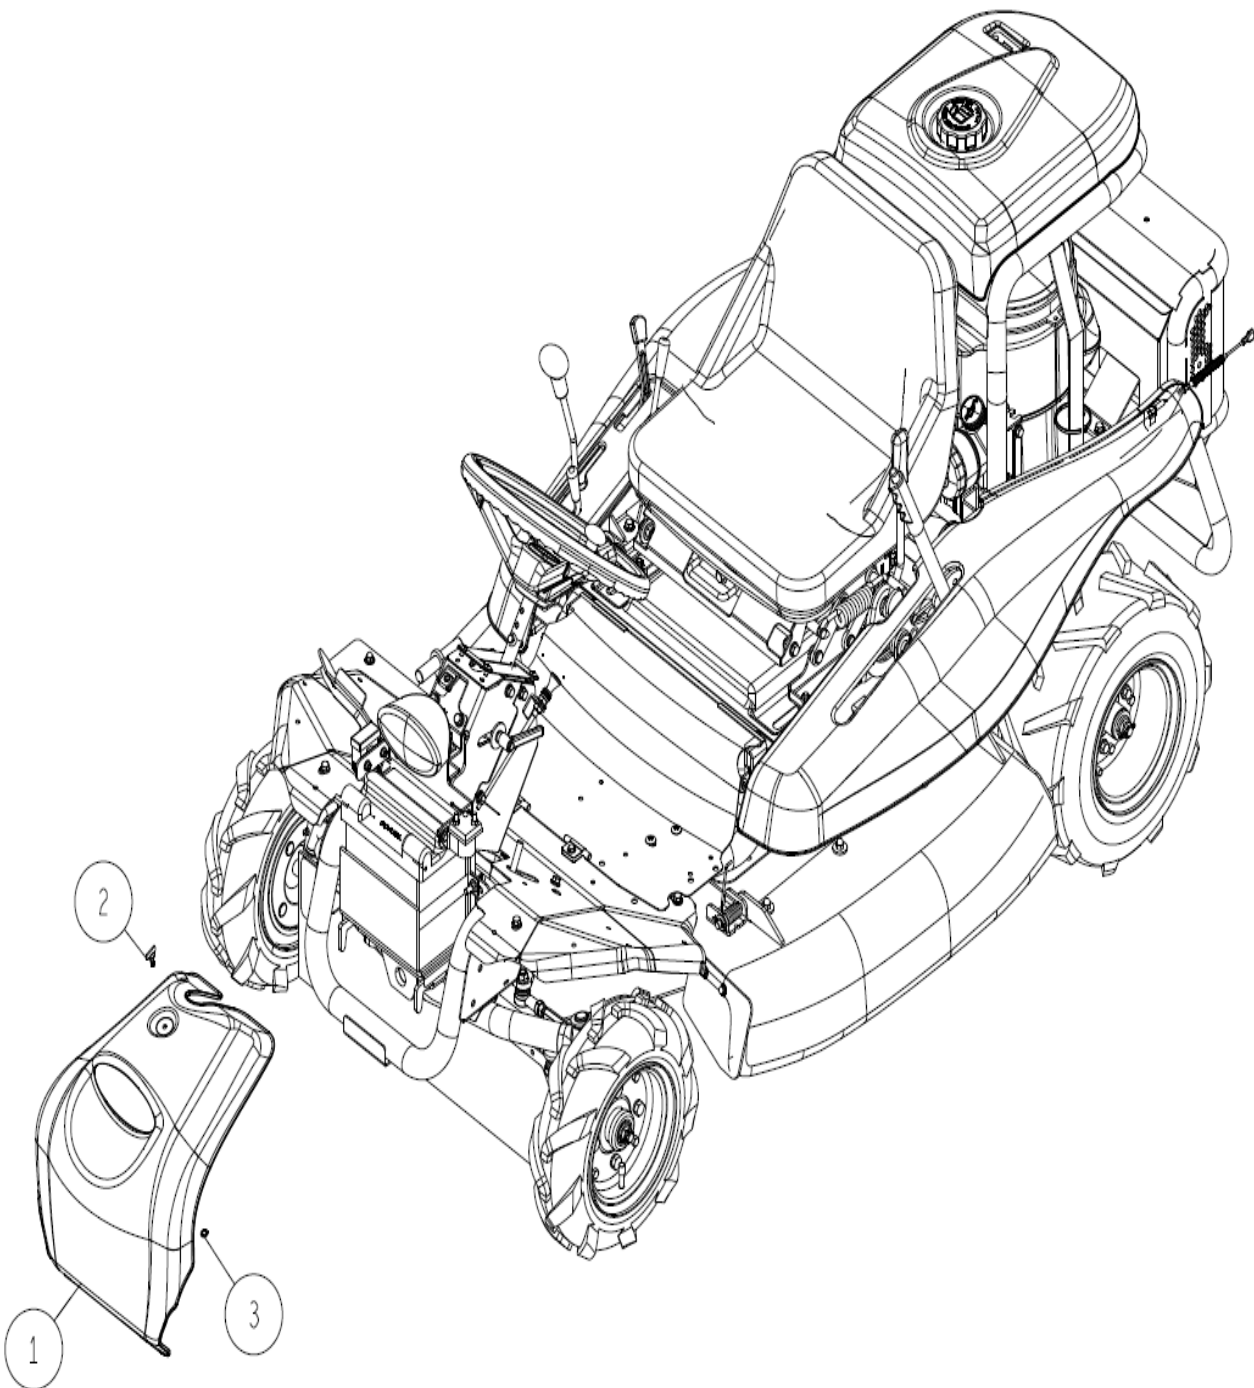

3	0322-71700	Retainer	1	
2	0322-71200	Wing Stud ϕ 6*14	1	
1	0322-70900	Front Cover	1	
Ref.	Parts No.	Parts Name	Qty	Remarks