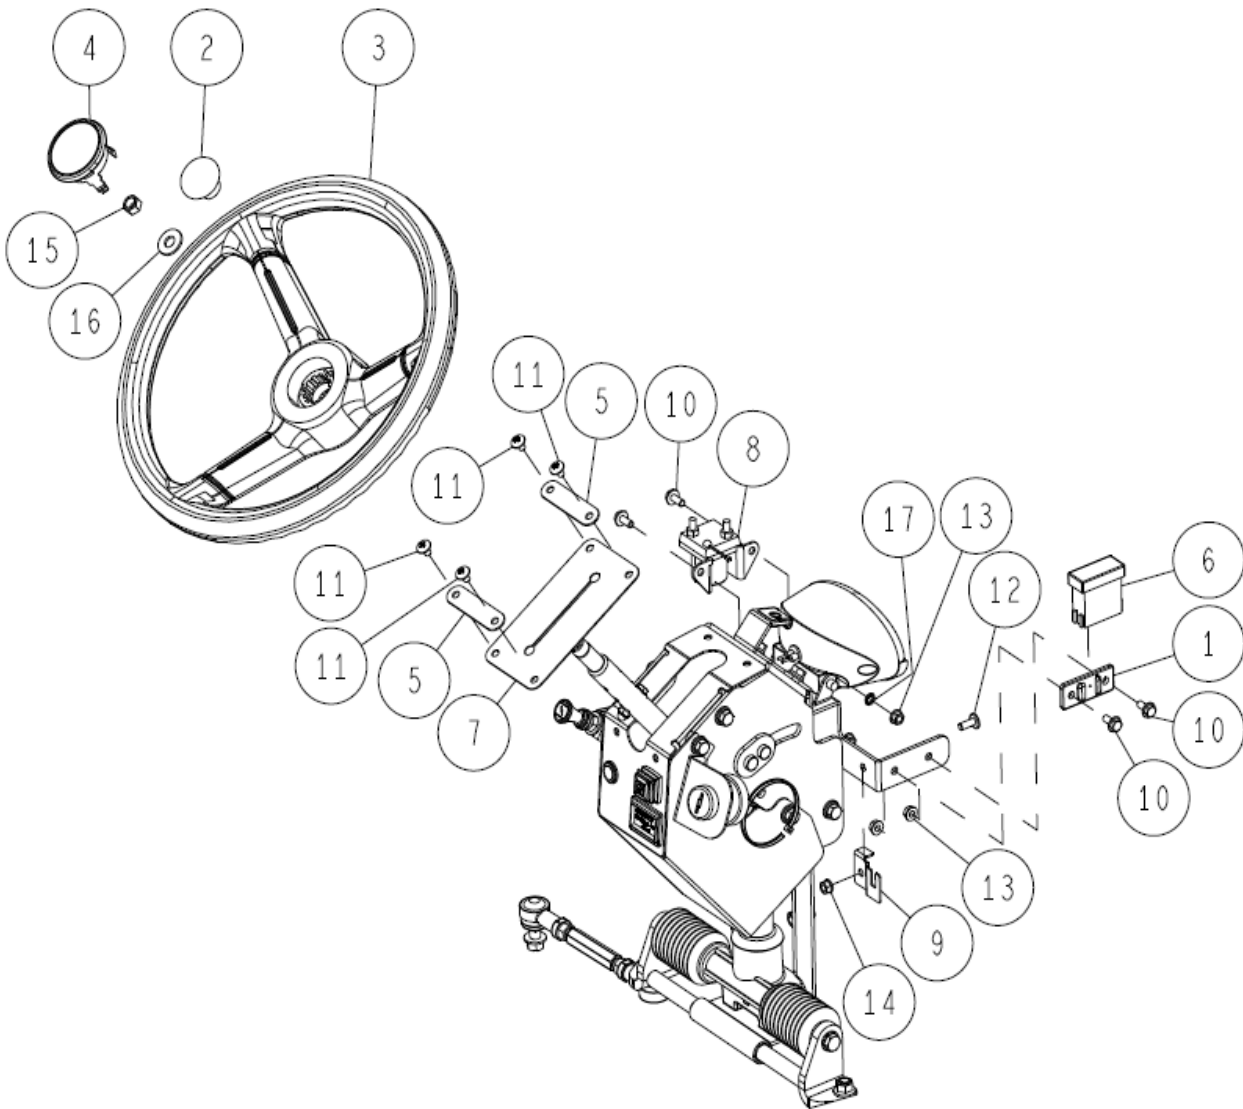

24/50 Handle 1/4

-	0262-70100	Steering Wheel Assy	1	2, 3, 4
17	89-1812-060002	Toothed washer (inside) 6	1	
16	89-1713-100003	Flat Washer 10 (Large)	1	
15	89-1561-100002	Mini Hexagonal U Nut M10	1	
14	89-1541-060002	Hexagonal Nut (SW) M6	1	
13	89-1531-060042	Flange Nut M6	4	
12	89-1390-060162	Welded Bolt M6*16	1	
11	89-1159-060108	Truss Mini Screw M6*10	4	
10	89-1137-060152	Hexagonal Bolt (PW) M6*15	4	
9	0348-14700	Fuse Box Bracket	1	
8	0322-73000	Magnet Switch Set	1	
7	0322-11500	Meter Panel Cover	1	Rubber (white)
6	0312-77900	Fuse Box Cover	1	Cover only
5	0312-11701	Handle Stay Cover Holder White	2	
4	0262-70500	Steering Cap	1	
3	0262-70400	Steering Wheel	1	
2	0262-70300	Sub Handle Assy	1	
1	0207-79200	Fuse Box Bracket	1	
Ref.	Parts No.	Parts Name	Qty	Remarks