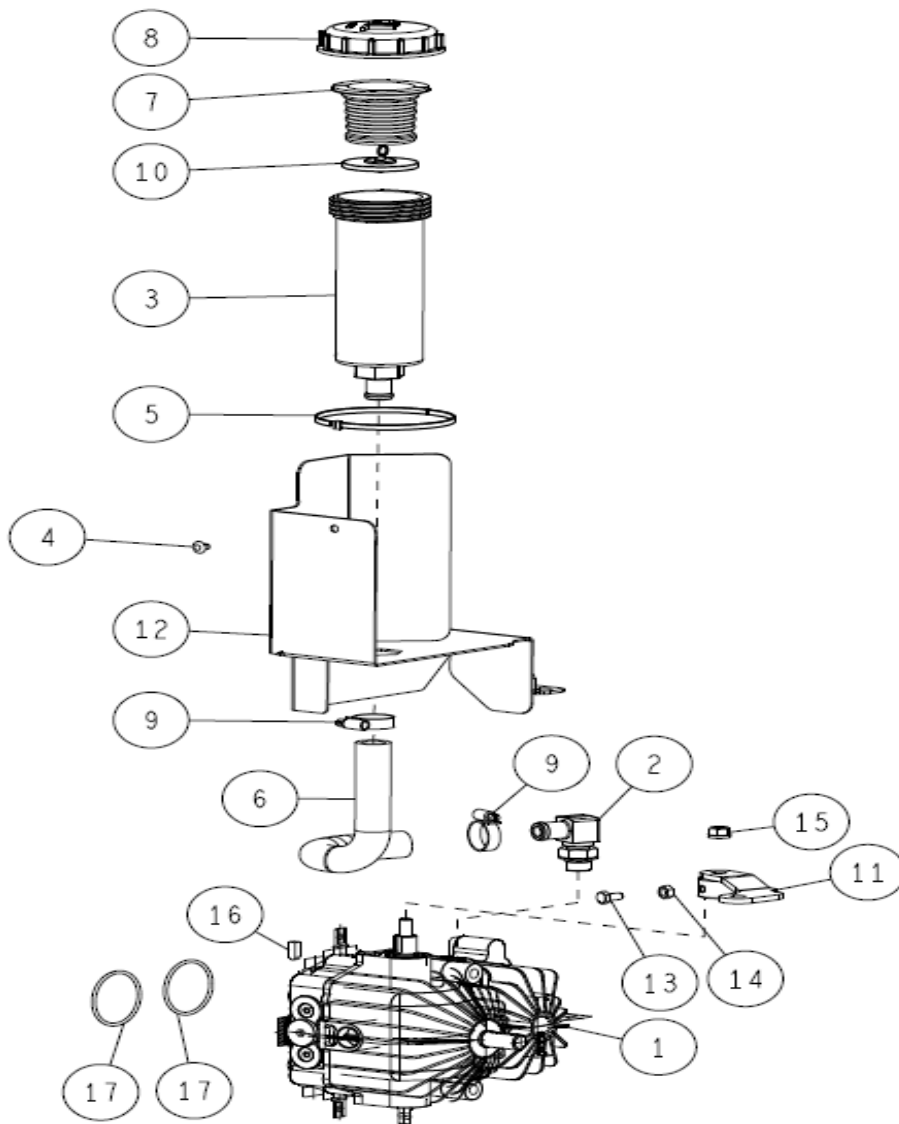

19/50 Transmission & HST 5/9

14	89-5121-204208	Oil Seal UE 20.42.8	1	
13	89-3410-080000	Steel Ball 8.0	1	
12	89-3115-060044	Bearing 6004 2RS	2	
11	89-2512-000420	Snap Ring (R42)	1	
10	89-2511-000170	Snap Ring (S17)	1	
9	89-2150-050160	Key 5*16 (round)	1	
8	83-1482-143-00	Tapping Bolt M8*25	12	
7	83-1020-148-00	Tapping Bolt M6*14	2	
6	0207-01900	Shift Spring Holder	1	
5	0207-01700	Swing Arm CMP	1	
4	0207-00400	20T Spiral Mita Gear(L)	1	
3	0207-00300	A Axle	1	
2	0207-00100	Transmission Case(L)	1	
1	80-1310-138-00	Spring 1.4	1	
Ref.	Parts No.	Parts Name	Qty	Remarks

21/50 Transmission & HST 7/9

15	89-5121-304707	Oil Seal UE 30.47.7	1	
14	89-5121-284708	Oil Seal UE 28.47.8	1	
13	89-5121-122207	Oil Seal UE 12.22.7	1	
12	89-2512-000470	Snap Ring (R47)	1	
11	89-2111-050022	Spring Pin 5*22	1	
10	89-2111-030020	Spring Pin 3*20	1	
9	89-1543-080002	Mini Hexagonal Nut (SW) M8	1	
8	89-1238-080202	Mini Hexagonal Bolt (SW) M8*20	6	
7, 15	0244-08000	Oil Seal 25.47.15(with DP)	1	Sold as set
6	0342-77800	Bearing 6005 2NSE-NB	2	
5	0244-0120H	Axle Case (R) CMP Gunmetal Grey	1	
4	0207-01800	Differential Lock Fork Shaft	1	
3	0207-00200	Transmission Case(R)	1	
2	80-1830-113-00	Differential Lock Fork	1	
1	80-1488-153-00	Differential Lock Arm	1	
Ref.	Parts No.	Parts Name	Qty	Remarks

22/50 Transmission & HST 8/9

16	89-3510-028300	DU Bush 28.30	1	
15	89-3410-075000	Steel Ball 7.5	3	
14	89-2511-000400	Snap Ring (S40)	1	
13	89-2511-000280	Snap Ring (S28)	1	
12	89-1750-100002	Spring Washer 10	6	
11	89-1613-100042	Mini Hexagonal Nut (3 sorts) M10	6	
10	83-1830-382-00	Thrust Washer 40*48*1.0	1	
9	0244-00300	Axle Gear 39T CMP	1	
8	0207-02220	Axle(R) CMP	1	
7	0207-02120	Axle(L) CMP	1	
6	80-1751-162-00	Differential Lock Spring	1	
5	80-1481-155-00	Differential Gear Shaft Collar	4	
4	80-1481-152-00	Differential Lock Gear 11T	4	
3	80-1481-151-00	Differential Lock Plate	1	
2	80-1425-143-00	Differential Lock Cone	1	
1	80-1415-150-00	Axle Pin	1	
Ref.	Parts No.	Parts Name	Qty	Remarks