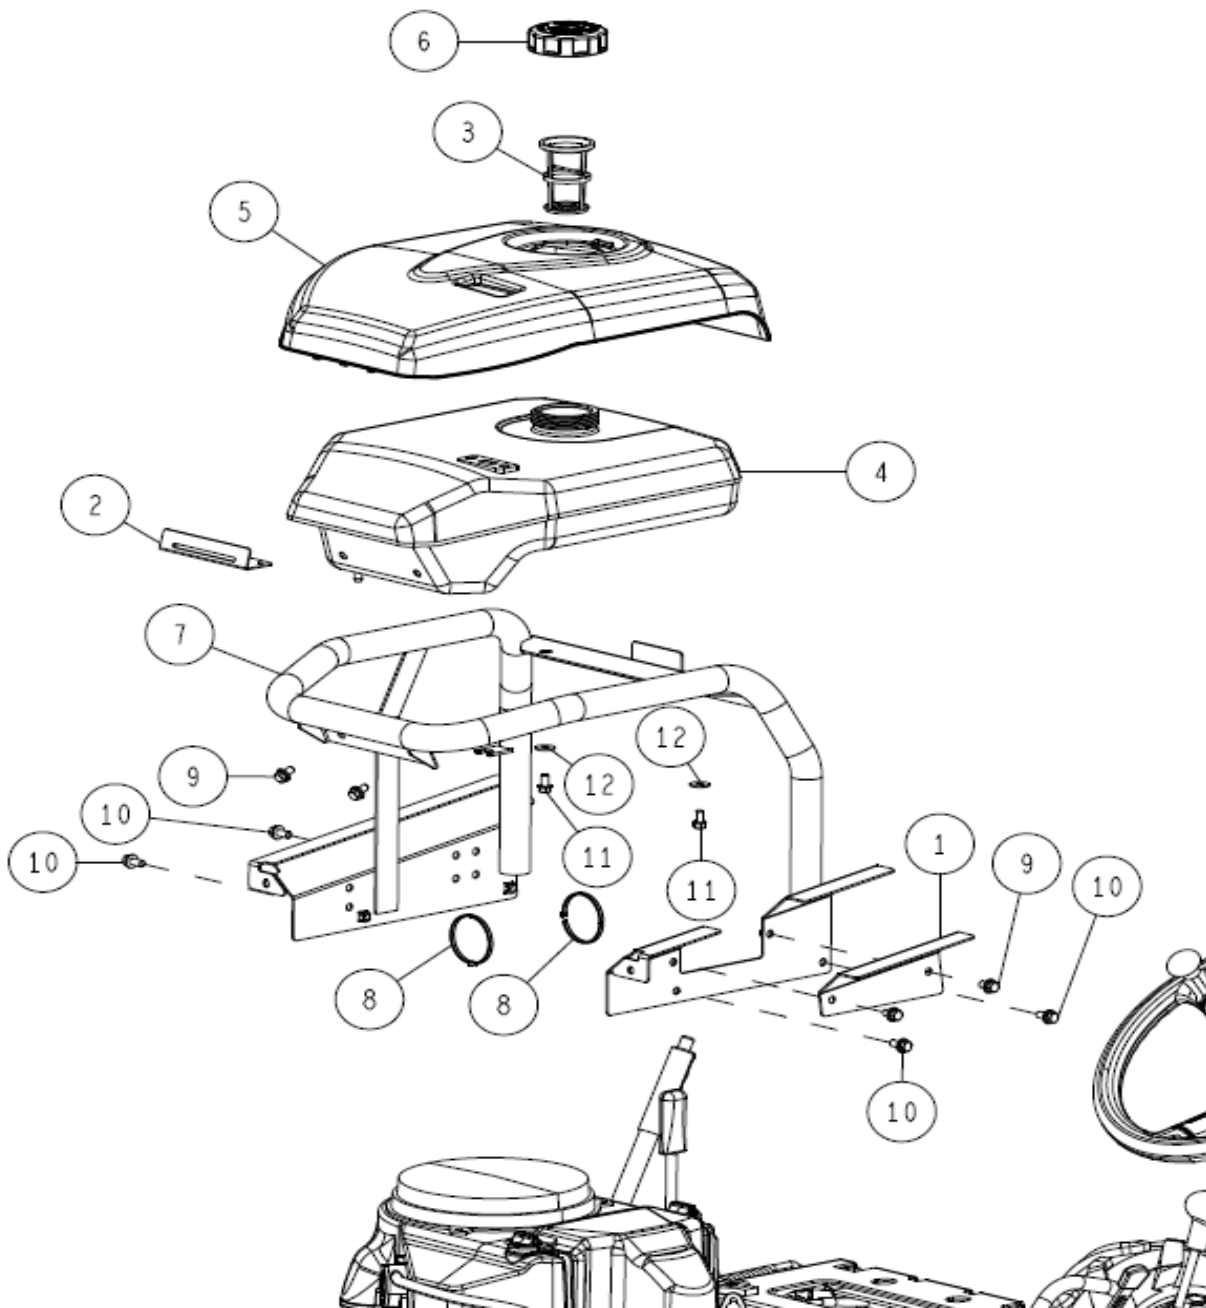

-	0322-71000	Fuel Tank Assy	1	3, 4, 6
12	89-1716-080002	Washer 8*22*1.6	2	
11	89-1232-080162	Mini Hexagonal Bolt (SW) M8*16	2	
10	89-1233-080202	Mini Hexagonal Bolt (PWSW) M8*20	4	
9	89-1233-080162	Mini Hexagonal Bolt (PWSW) M8*16	4	
8	0341-71200	Cable Tie (L200)	2	Black
7	0341-6010G	Tank Holder CMP Green	1	
6	0322-76000	Fuel Tank Cap Assy (with valve)	1	
5	0322-73200	Tank Cover White	1	
4	0322-71800	Fuel Tank (with Fuel Gauge)	1	
3	0322-70700	Fuel Filter	1	
2	0322-60401	Fuel Tank Cover Stay White	1	
1	0322-6020G	Rear Fender Cover (R) Green	1	
Ref.	Parts No.	Parts Name	Qty	Remarks