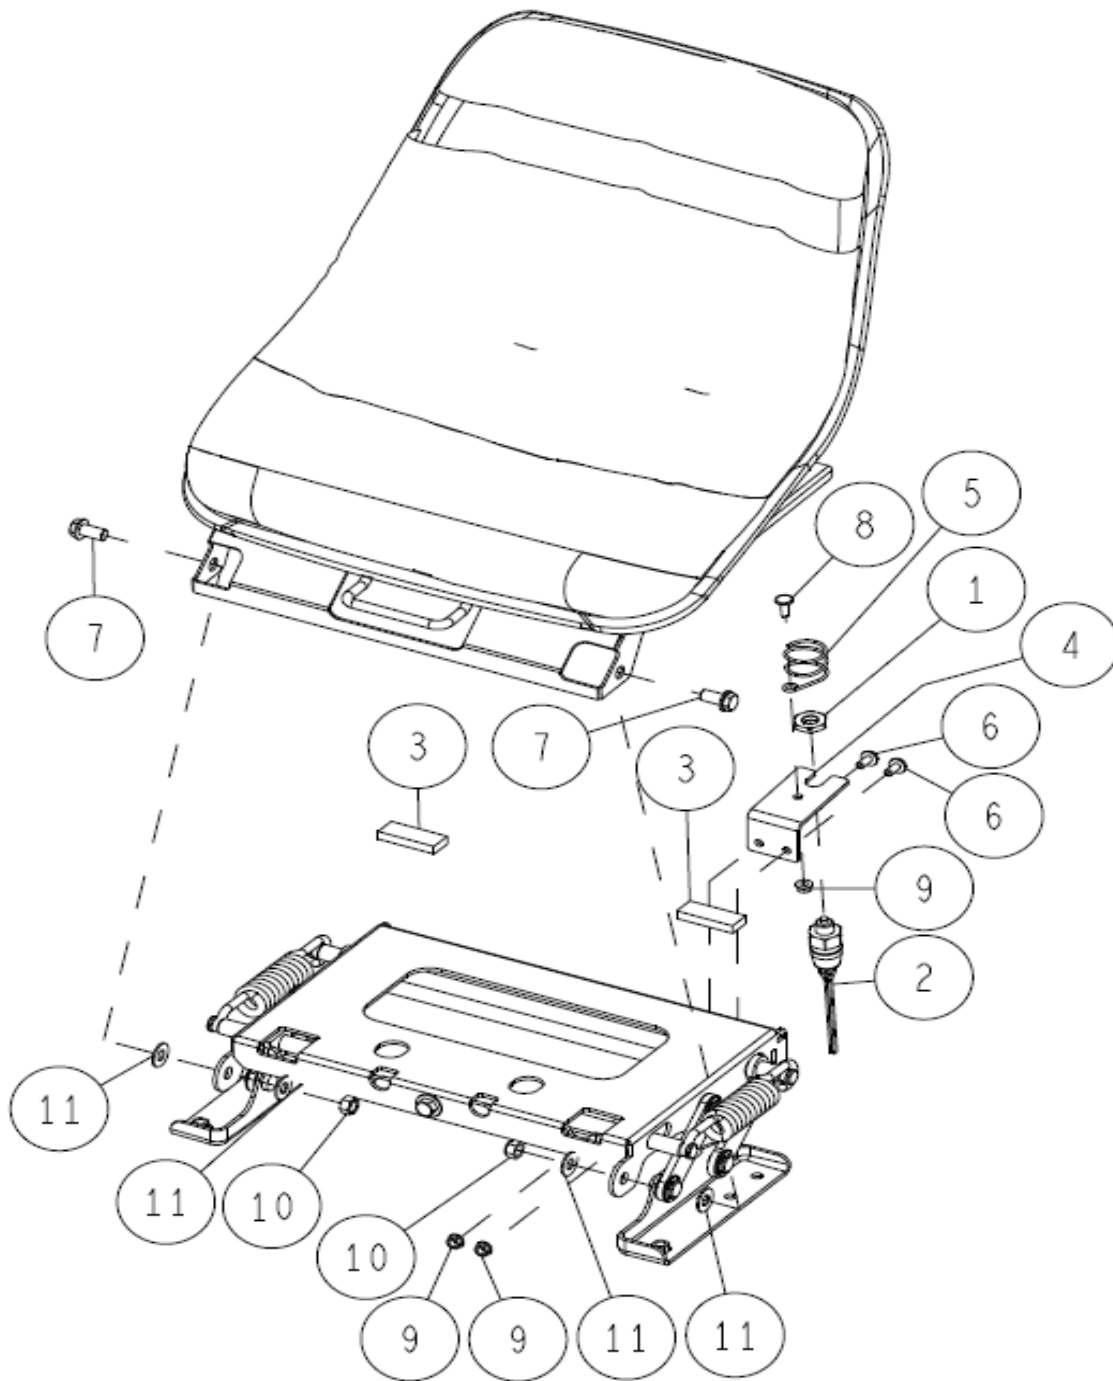

11	89-1714-100002	Flat Washer 10	4	
10	89-1561-100002	Mini Hexagonal U Nut M10	2	
9	89-1531-060042	Flange Nut M6	3	
8	89-1390-060162	Welded Bolt M6*16	1	
7	89-1253-100202	Flange Mini Hexagonal Bolt (8T) M10*20	2	
6	89-1137-060152	Hexagonal Bolt (PW) M6*15	2	
5	0341-21700	Seat Switch Spring	1	
4	0341-21600	Seat Switch Stay	1	
3	0312-22300	Rubber, Seat Spacer	2	
2	0207-74400	Safety Switch K17850	1	
1	0207-72800	Switch Lock Nut	1	
Ref.	Parts No.	Parts Name	Qty	Remarks