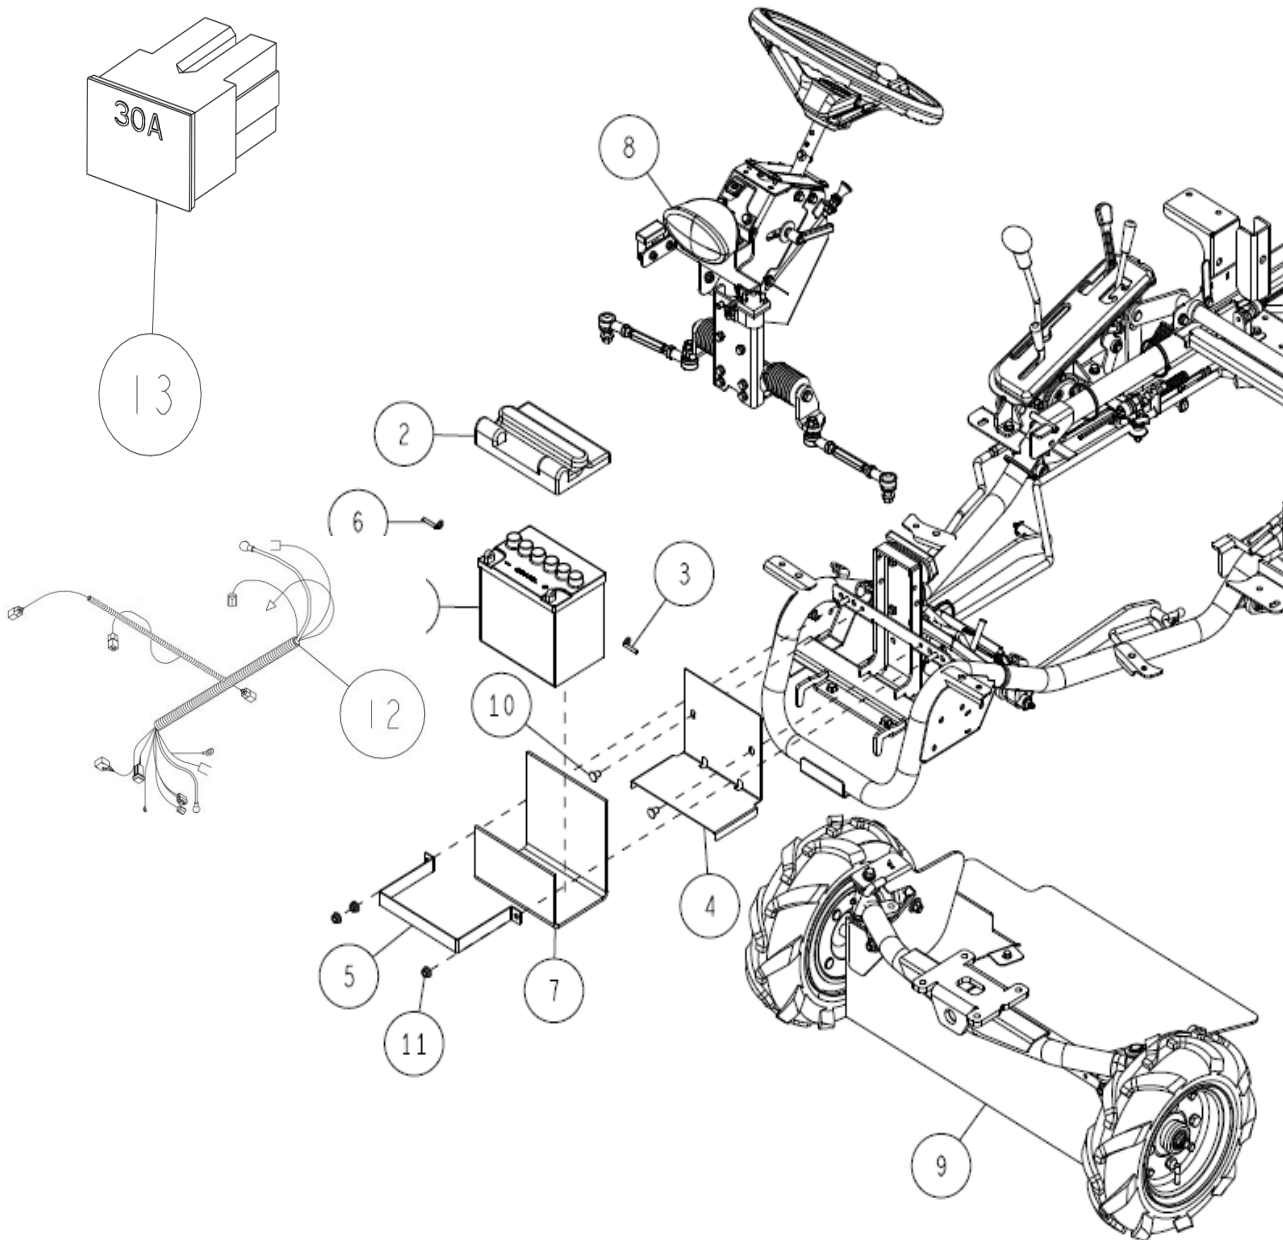

13	0312-75900	Fuse 30 A	1	
12	0341-72200	Wire Harness (RM882/K)	1	
11	89-1631-080042	Flange Mini Hexagonal Nut M8	3	
10	83-1484-369-00	Clip (5347)	2	
9	-	Front	1	Page 28 ~
8	-	Handle	1	Page 24 ~
7	0322-72300	Cushion Rubber (Battery)	1	
6	0322-72200	Battery Minus Cord	1	
5	0322-2220H	Battery Holder CMP Gunmetal Grey	1	
4	0322-2210H	Battery Carrier Gunmetal Grey	1	
3	0207-77100	Battery Plus Cord 230	1	
2	0207-63200	Battery Cover	1	
1	80-1792-976-00	Battery (32A-19L)	1	
Ref.	Parts No.	Parts Name	Qty	Remarks