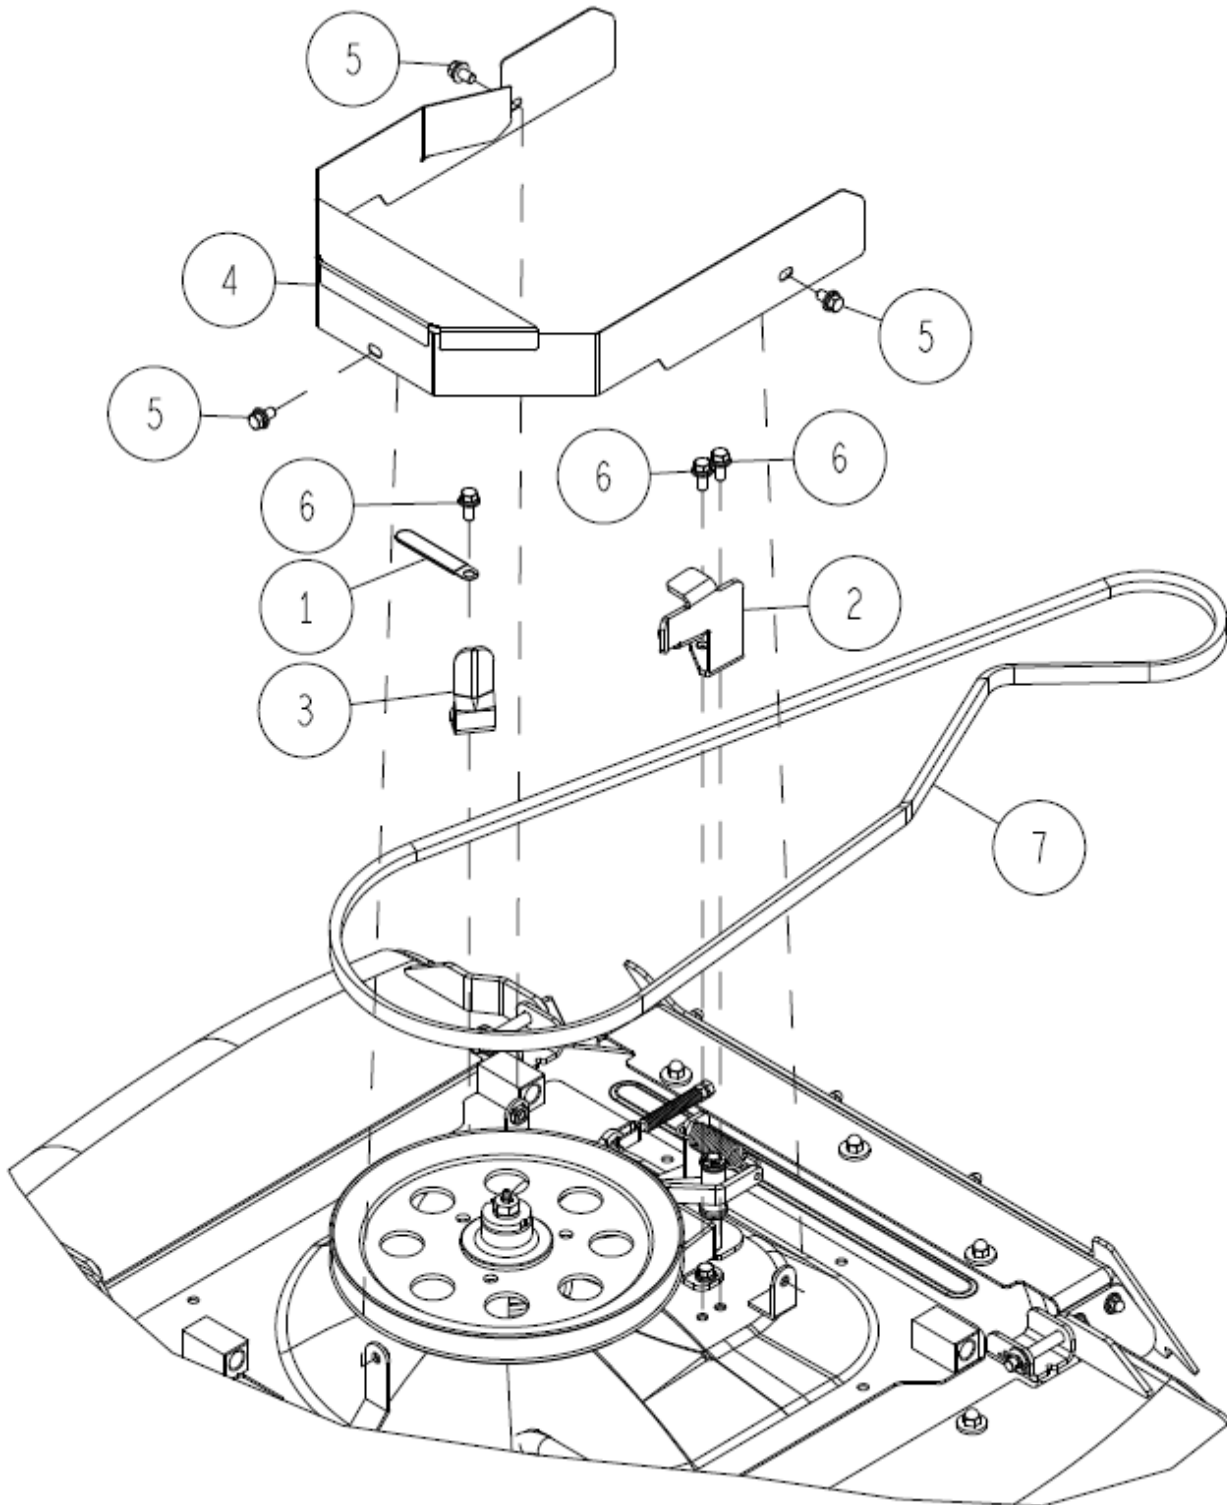

37/50 Cover 1/6

7	89-6123-007802	V Belt SB-78 (W800)	1	
6	89-1233-080202	Mini Hexagonal Bolt (PWSW) M8*20	3	
5	89-1233-080162	Mini Hexagonal Bolt (PWSW) M8*16	3	
4	0322-5060H	Knife Belt Cover CMP Gunmetal Grey	1	
3	0244-4260H	Knife Pulley Belt Holder Gunmetal Grey	1	
2	0244-4240H	Belt Holder Left Gunmetal Grey	1	
1	80-1792-988-00	Harness Clip 8	1	
Ref.	Parts No.	Parts Name	Qty	Remarks