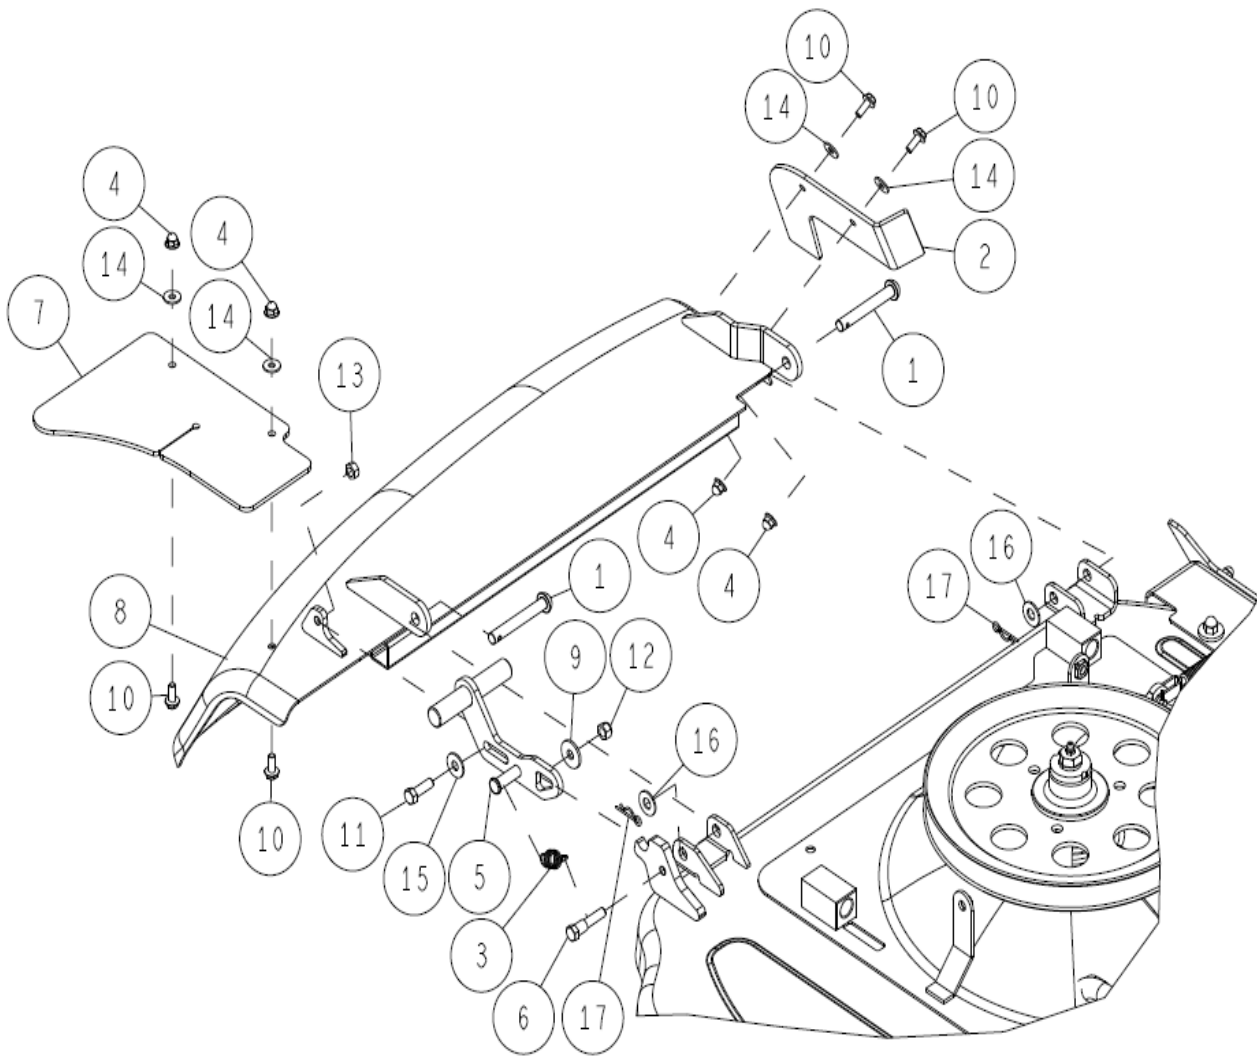

38/50 Cover 2/6

17	89-2131-100002	Snap Pin 10	2	
16	89-1714-100002	Flat Washer 10	2	
15	89-1713-080002	Flat Washer 8 (Large)	1	
14	89-1713-060002	Flat Washer 6 (Large)	4	
13	89-1611-080042	Mini Hexagonal Nut M8	1	
12	89-1561-080002	Mini Hexagonal U Nut M8	1	
11	89-1213-080252	Mini Hexagonal Bolt (8T) M8*25	1	
10	89-1137-060172	Hexagonal Bolt (PW) M6*17	4	
9	83-1751-311-00	Flat Washer 8*25*2.3	1	
8	0343-5020H	Right Cover CMP Gunemtal Grey	1	
7	0341-51100	Right Cover Flapper	1	
6	0341-50600	Step Bolt M8	1	
5	0341-50500	Right Cover Up/Down Arm CMP	1	
4	0312-77500	Flange Cap Nut M6 (Meck)	4	
3	0312-23200	Brake Stopper Return Spring	1	
2	0284-51600	Side Flapper (Rear Right 88)	1	
1	0244-63900	Round Head Pin 10*72	2	
Ref.	Parts No.	Parts Name	Qty	Remarks