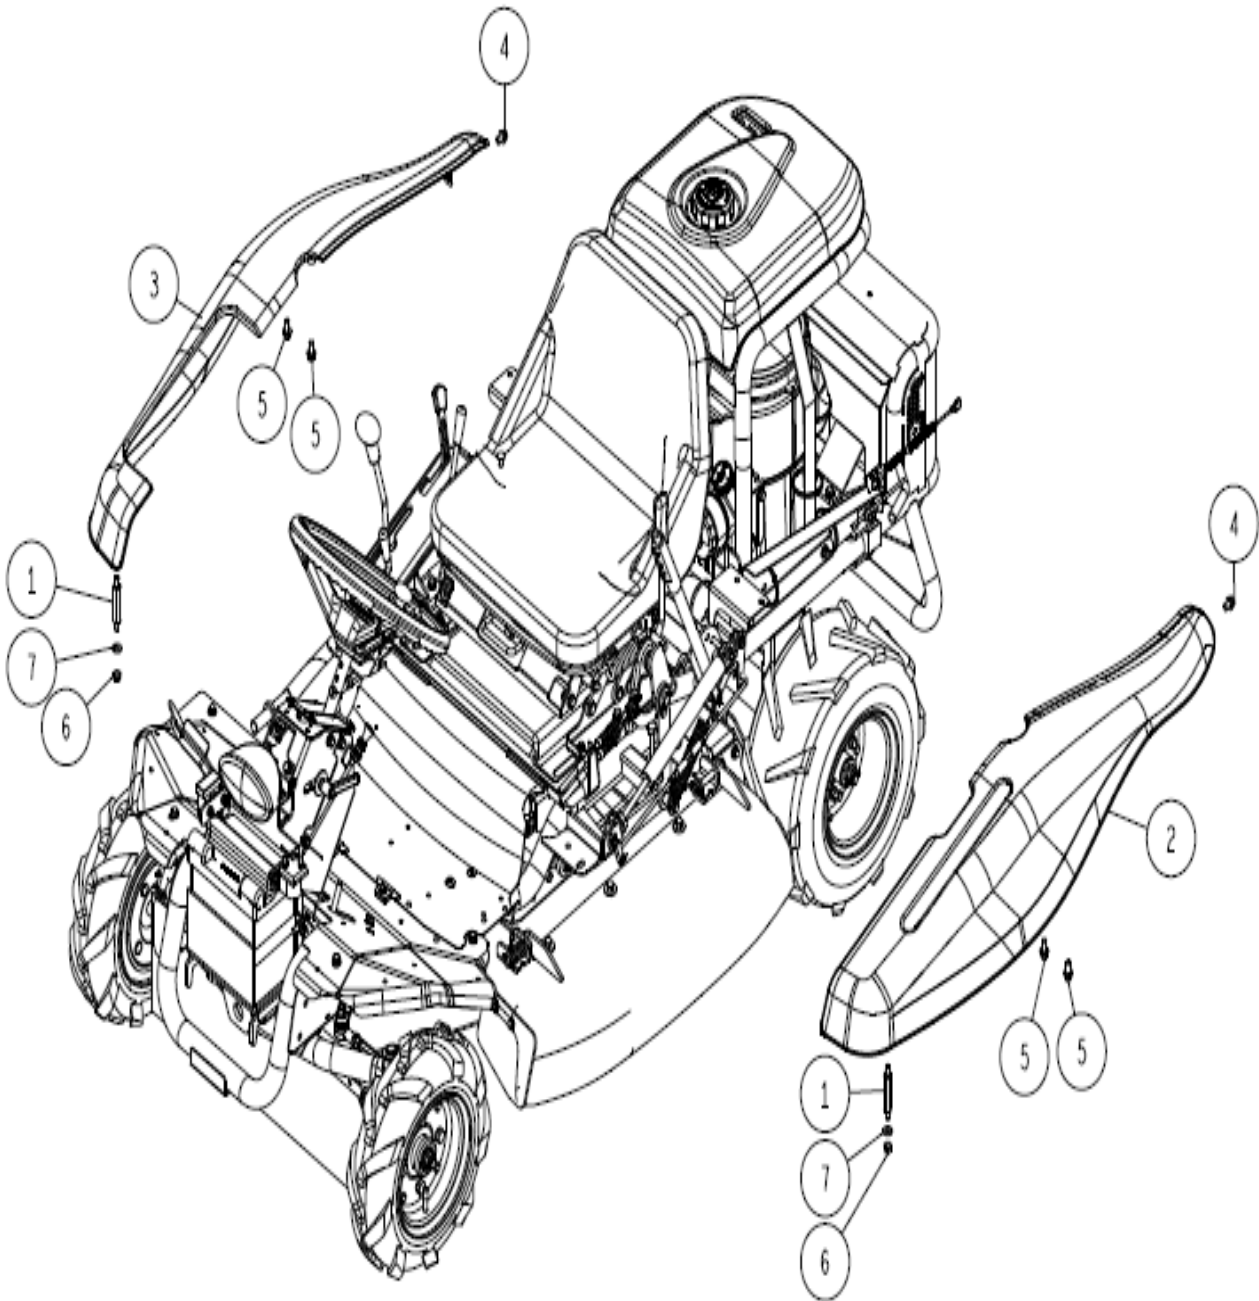

7	89-1714-080002	Flat Washer 8	2	
6	89-1543-080002	Mini Hexagonal Nut (SW) M8	2	
5	89-1233-080202	Mini Hexagonal Bolt (PWSW) M8*20	4	
4	89-1233-080162	Mini Hexagonal Bolt (PWSW) M8*16	2	
3	0342-73500	Side Cover (R) White	1	
2	0342-73600	Side Cover (L) White	1	
1	0267-40900	Double Screw Bolt M	2	
Ref.	Parts No.	Parts Name	Qty	Remarks