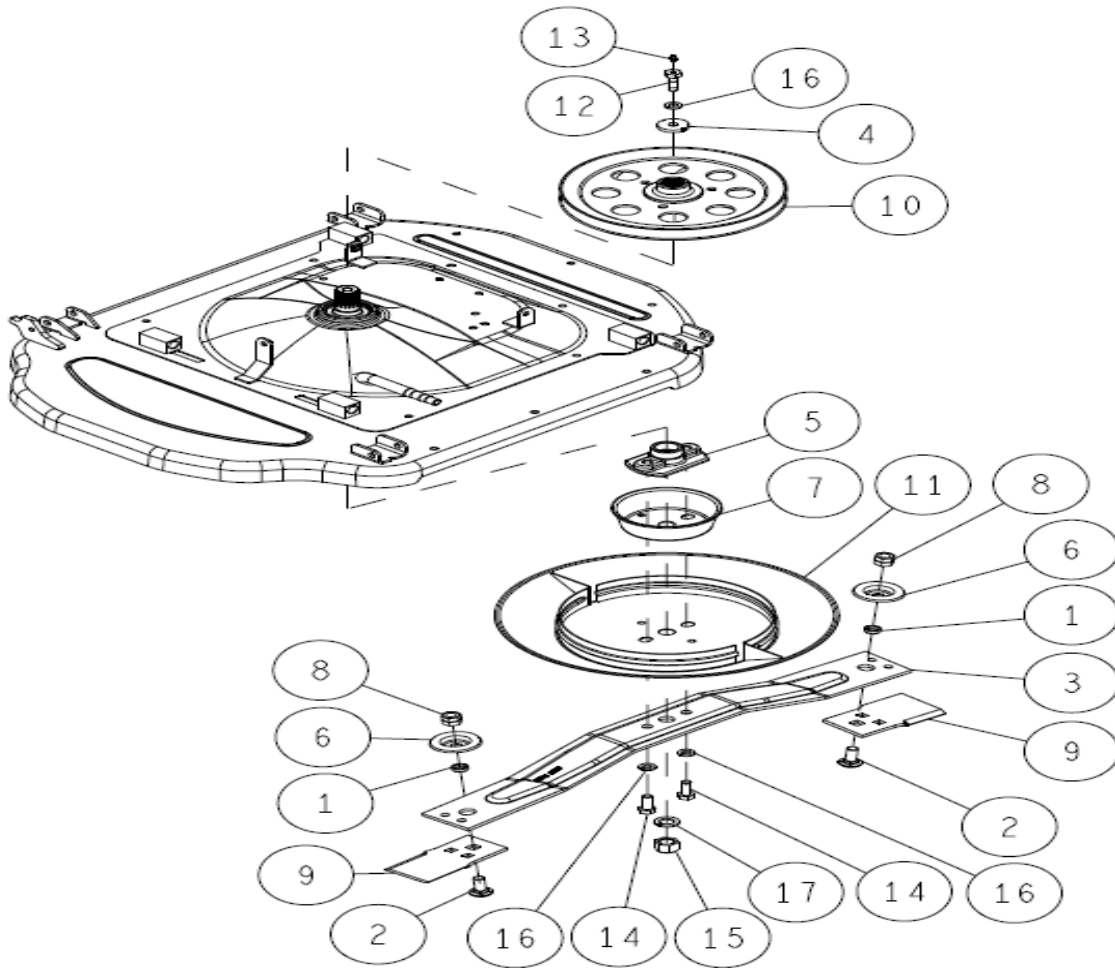

41/50 Cover 5/6

-	0322-52000	Nipple Bolt Set	1	12, 13
-	0244-78010	Knife & Blade Bolt Set RM85	1	1*2pcs, 2*4pcs, 6*2pcs, 8*2pcs, 9*2pcs
-	0244-78210	Knife Setting Bolt Set M14	2	2*2pcs, 6*1pc, 8*1pc
17	89-1750-200002	Spring Washer 20	1	
16	89-1750-120002	Spring Washer 12	3	
15	83-1483-175-00	Bag Nut M20 (Lock)	1	
14	83-1483-129-00	Mini Hexagonal Bolt (8T) M12*30	2	
13	83-1415-975-00	Grease Nipple M6	1	
12	0322-52200	Nipple Bolt M12*35 (8T)	1	
11	0312-5180H	Washer Plate CMP Gunmetal Grey	1	
10	0312-5030H	Knife Pulley CMP Gunmetal Grey	1	
9	0244-89100	Brade RM85	2	
8	0244-74600	Hard Lock Nut M14	2	
7	0244-5210H	Knife Neck Guard Gunmetal Grey	1	
6	0244-51800	Nut Guard 14	2	
5	0238-5110H	Knife Bracket Gunmetal Grey	1	
4	0221-76100	Washer 12*40*6	1	
3	0261-50100	Knife Stay (RM94)	1	High cutting height
	0207-50500	Knife Stay	1	Normal cutting height
2	0207-50200	Knife Setting Bolt M14*34	2	
1	80-1483-818-00	Knife Collar	2	
Ref.	Parts No.	Parts Name	Qty	Remarks