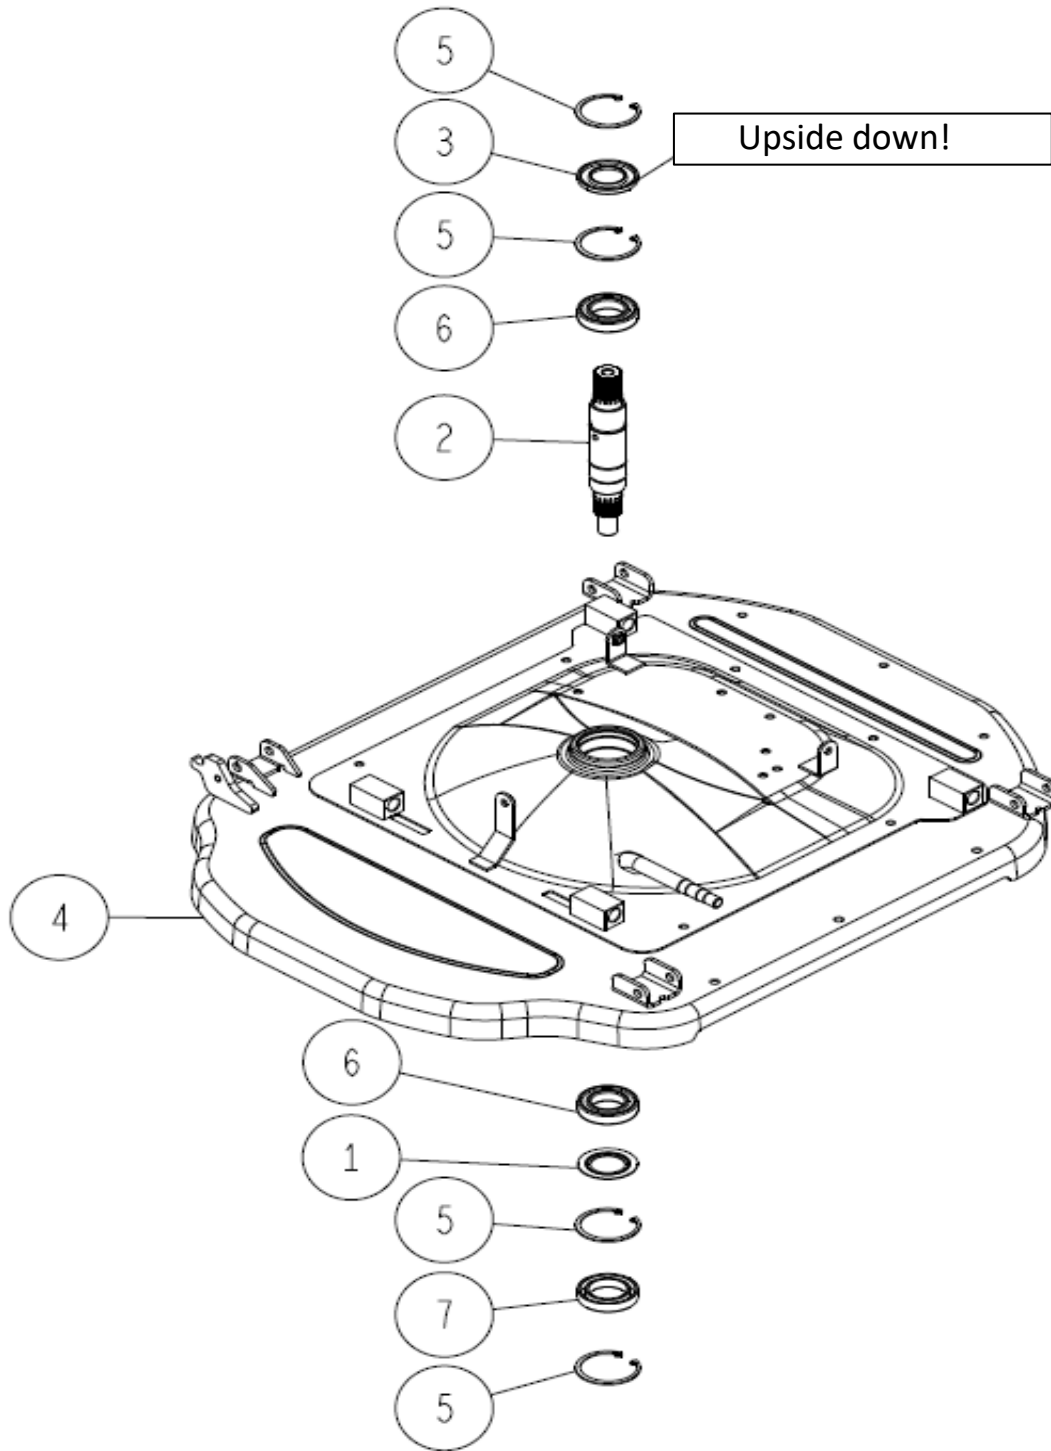

40/50 Cover 4/6

22	89-3510-012200	DU Bush 12.20	2	
21	89-2521-000100	E Type Ring 10	2	
20	89-2181-060162	Flat Head Pin 6*16	1	
19	89-2120-200152	Split Pin 2*15	1	
18	89-1713-060002	Flat Washer 6 (Large)	2	
17	89-1671-080042	Mini Cap Nut M8	3	
16	89-1581-060042	Flange Cap Nut M6	4	
15	89-1233-080202	Mini Hexagonal Bolt (PWSW) M8*20	3	
14	89-1233-080162	Mini Hexagonal Bolt (PWSW) M8*16	3	
13	89-1137-060172	Hexagonal Bolt (PW) M6*17	4	
12	89-1137-060152	Hexagonal Bolt (PW) M6*15	2	
11	83-1751-312-00	Washer 8*25*3.2	3	
10	83-1565-329-00	Washer 13*22*2.3	4	
9	0323-50500	Rear Side Flapper	1	
8	0322-75210	Knife Brake Wire	1	
7	0322-5040H	Rear Guard Gunmetal Grey	1	
6	0312-77500	Flange Cap Nut M6 (Meck)	2	
5	0284-50300	Rear Flapper	1	
4	0244-6140H	Rear Flapper Holder Gunmetal Grey	1	
3	0244-5071H	Knife Brake Base CMP Gunmetal Grey	1	
2	0244-5060H	Knife Brake CMP Gunmetal Grey	1	
1	80-1485-551-00	Driving Tension Spring	1	
Ref.	Parts No.	Parts Name	Qty	Remarks

41/50 Cover 5/6

-	0322-52000	Nipple Bolt Set	1	12, 13
-	0244-78010	Knife & Blade Bolt Set RM85	1	1*2pcs, 2*4pcs, 6*2pcs, 8*2pcs, 9*2pcs
-	0244-78210	Knife Setting Bolt Set M14	2	2*2pcs, 6*1pc, 8*1pc
17	89-1750-200002	Spring Washer 20	1	
16	89-1750-120002	Spring Washer 12	3	
15	83-1483-175-00	Bag Nut M20 (Lock)	1	
14	83-1483-129-00	Mini Hexagonal Bolt (8T) M12*30	2	
13	83-1415-975-00	Grease Nipple M6	1	
12	0322-52200	Nipple Bolt M12*35 (8T)	1	
11	0312-5180H	Washer Plate CMP Gunmetal Grey	1	
10	0312-5030H	Knife Pulley CMP Gunmetal Grey	1	
9	0244-89100	Brade RM85	2	
8	0244-74600	Hard Lock Nut M14	2	
7	0244-5210H	Knife Neck Guard Gunmetal Grey	1	
6	0244-51800	Nut Guard 14	2	
5	0238-5110H	Knife Bracket Gunmetal Grey	1	
4	0221-76100	Washer 12*40*6	1	
3	0261-50100	Knife Stay (RM94)	1	High cutting height
	0207-50500	Knife Stay	1	Normal cutting height
2	0207-50200	Knife Setting Bolt M14*34	2	
1	80-1483-818-00	Knife Collar	2	
Ref.	Parts No.	Parts Name	Qty	Remarks