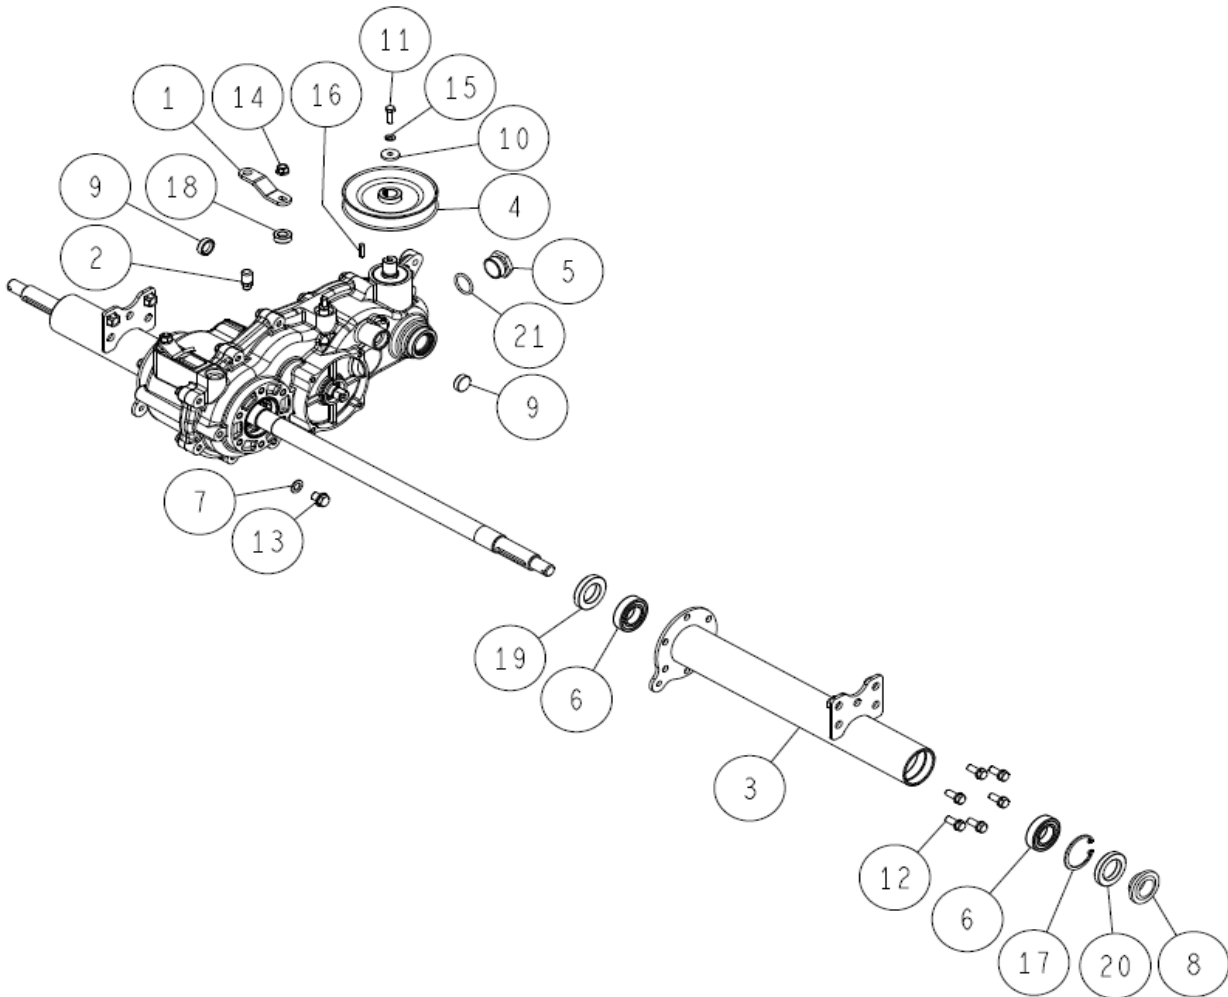

-	0289-01000	Oil Plug Assy (with O Ring)	1	5, 21
21	89-5221-024000	O Ring P24	1	
20	89-5121-304707	Oil Seal UE 30.47.7	1	
19	89-5121-284708	Oil Seal UE 28.47.8	1	
18	89-5121-122207	Oil Seal UE 12.22.7	1	
17	89-2512-000470	Snap Ring (R47)	1	
16	89-2151-050200	Key 5*20 (half round)	1	
15	89-1750-060002	Spring Washer 6	1	
14	89-1543-080002	Mini Hexagonal Nut (SW) M8	1	
13	89-1252-100122	Flange Mini Hexagonal Bolt M10*12 (slender)	1	
12	89-1238-080202	Mini Hexagonal Bolt (SW) M8*20	6	
11	89-1113-060202	Hexagonal Bolt (8T) M6*20	1	
10	83-1482-311-00	Washer 6.5*22*3.2	1	
9	83-1415-671-00	Blind Cover 22	2	
8, 20	0244-08000	Oil Seal 25.47.15(with DP)	1	Sold as set
7	83-1020-349-00	Copper Packing 10.5*18*1.6	1	
6	0342-77800	Bearing 6005 2NSE-NB	2	
5	0289-01100	Oil Plug Assy (without O Ring)	1	
4	0284-4020H	Mission Pulley(HI) Gunmetal Grey	1	
3	0244-0110H	Axle Case (L) CMP Gunmetal Grey	1	
2	0207-06100	Air Bleezer	1	
1	0207-02500	Sub Change Arm	1	
Ref.	Parts No.	Parts Name	Qty	Remarks