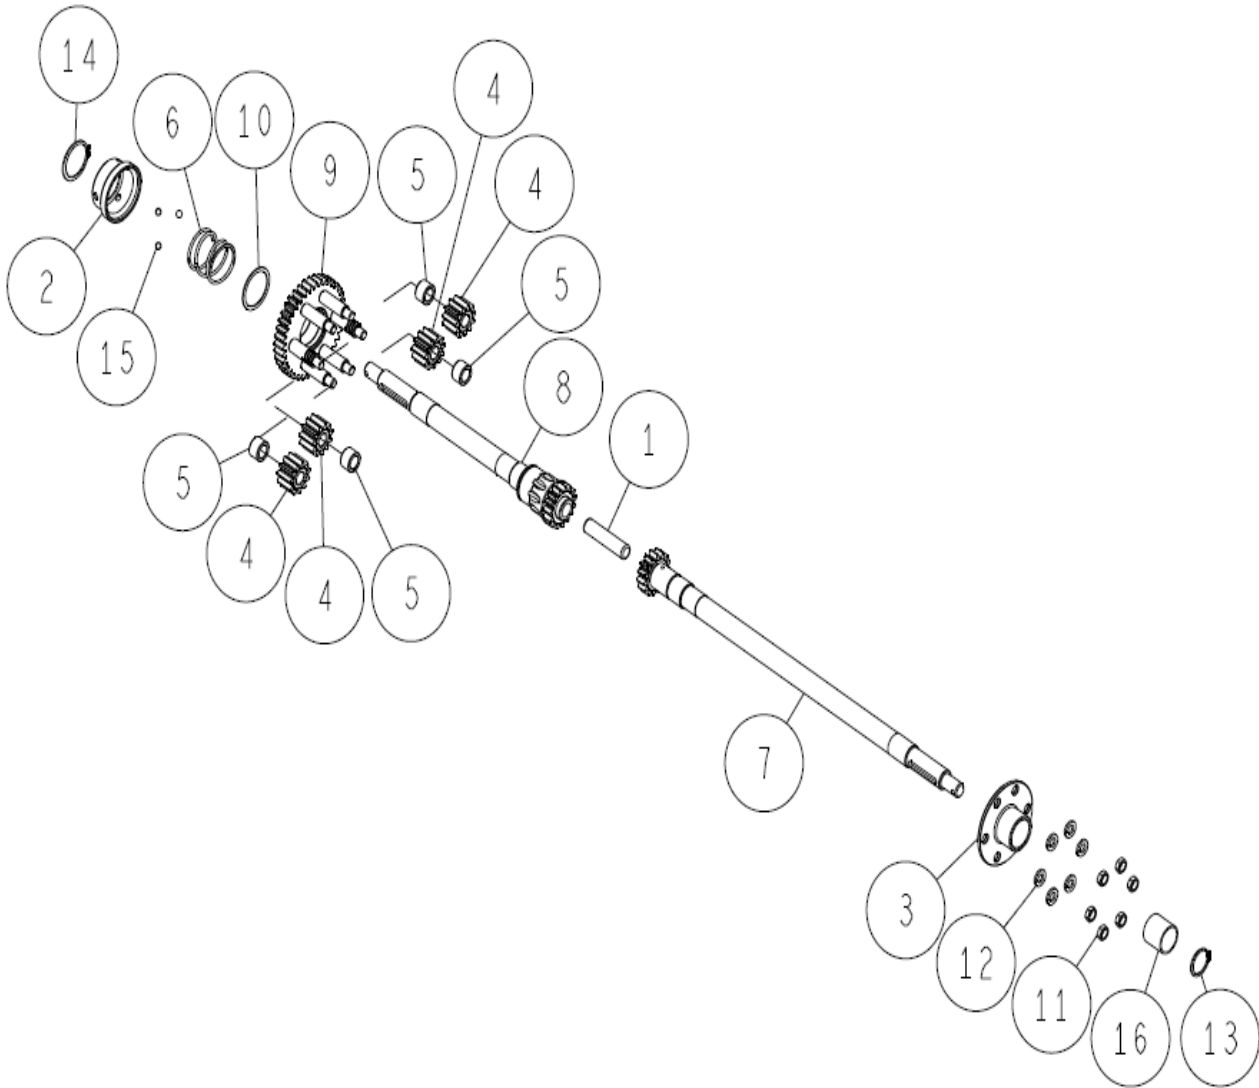

22/50 Transmission & HST 8/9

16	89-3510-028300	DU Bush 28.30	1	
15	89-3410-075000	Steel Ball 7.5	3	
14	89-2511-000400	Snap Ring (S40)	1	
13	89-2511-000280	Snap Ring (S28)	1	
12	89-1750-100002	Spring Washer 10	6	
11	89-1613-100042	Mini Hexagonal Nut (3 sorts) M10	6	
10	83-1830-382-00	Thrust Washer 40*48*1.0	1	
9	0244-00300	Axle Gear 39T CMP	1	
8	0207-02220	Axle(R) CMP	1	
7	0207-02120	Axle(L) CMP	1	
6	80-1751-162-00	Differential Lock Spring	1	
5	80-1481-155-00	Differential Gear Shaft Collar	4	
4	80-1481-152-00	Differential Lock Gear 11T	4	
3	80-1481-151-00	Differential Lock Plate	1	
2	80-1425-143-00	Differential Lock Cone	1	
1	80-1415-150-00	Axle Pin	1	
Ref.	Parts No.	Parts Name	Qty	Remarks