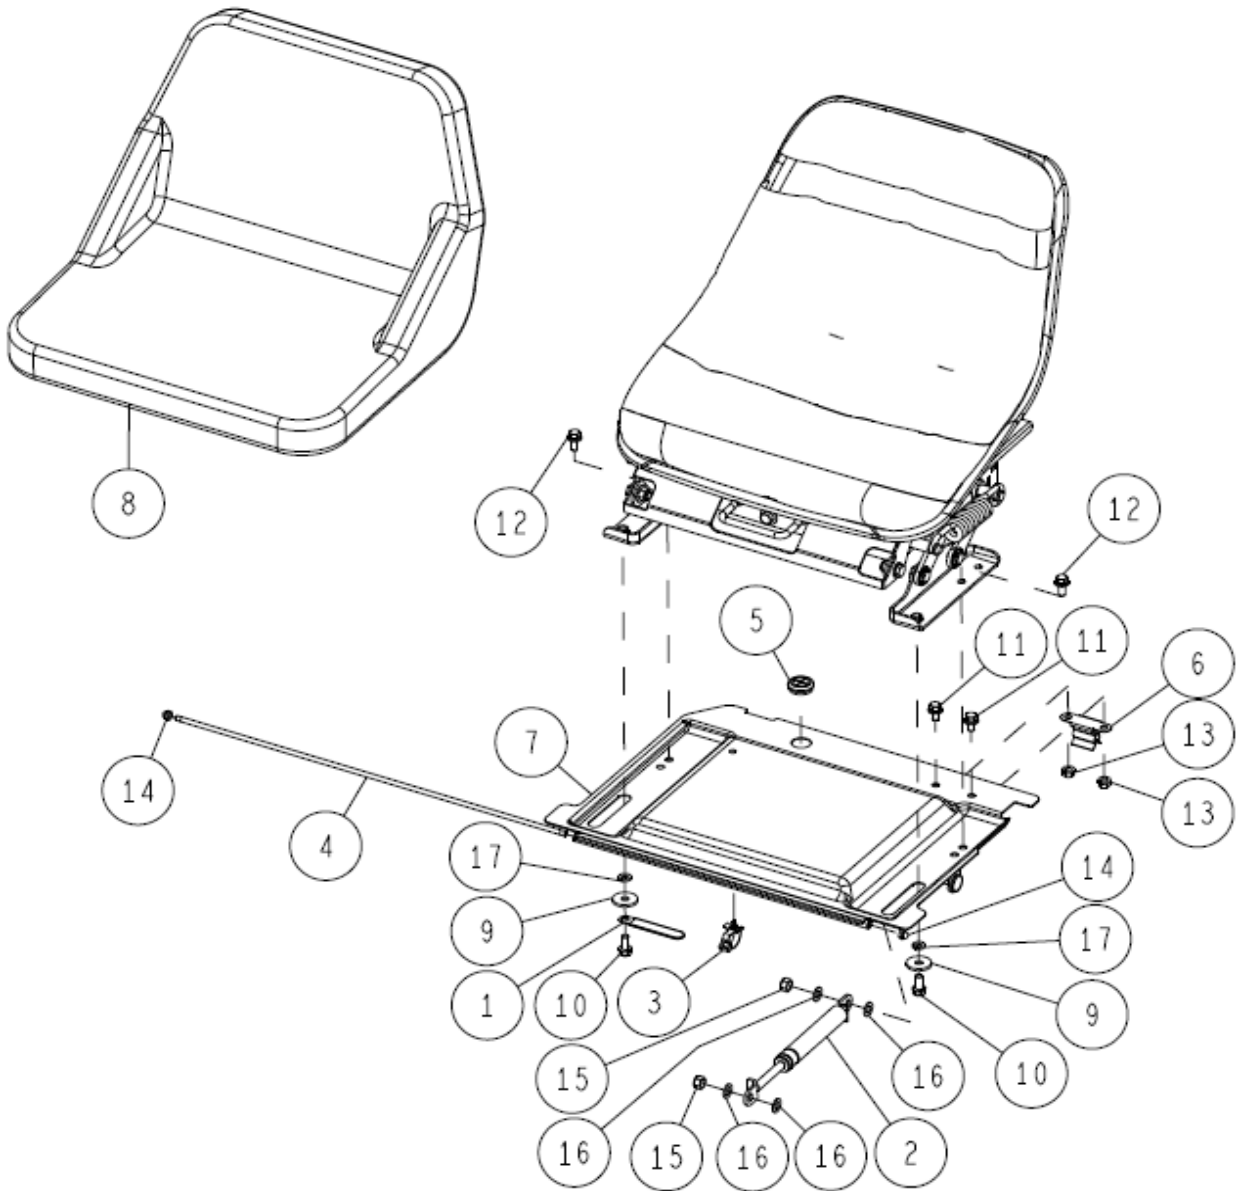

43/50 Seat 1/4

17	89-1750-080002	Spring Washer 8	2	
16	89-1711-100002	Flat Washer 10*18*1.6	4	
15	89-1561-100002	Mini Hexagonal U Nut M10	2	
14	89-1553-060002	Bag Hexagonal U Nut M6	2	
13	89-1543-080002	Mini Hexagonal Nut (SW) M8	2	
12	89-1233-080202	Mini Hexagonal Bolt (PWSW) M8*20	2	
11	89-1233-080162	Mini Hexagonal Bolt (PWSW) M8*16	2	
10	89-1232-080202	Mini Hexagonal Bolt (SW) M8*20	2	
9	83-1415-312-00	Washer 8*30*3.2	2	
8	0322-73100	Seat Cover (option)	1	
7	0322-2160G	Seat Bracket CMP Green	1	
6	0312-70700	Bonnet Clip	1	
5	0244-73700	Grommet 24	1	
4	0244-22200	Seat Bracket Shaft	1	
3	0221-71900	Clip CT-339	1	
2	0207-72700	Gas Spring KMF 50-40	1	
1	80-1792-988-00	Harness Clip 8	1	
Ref.	Parts No.	Parts Name	Qty	Remarks