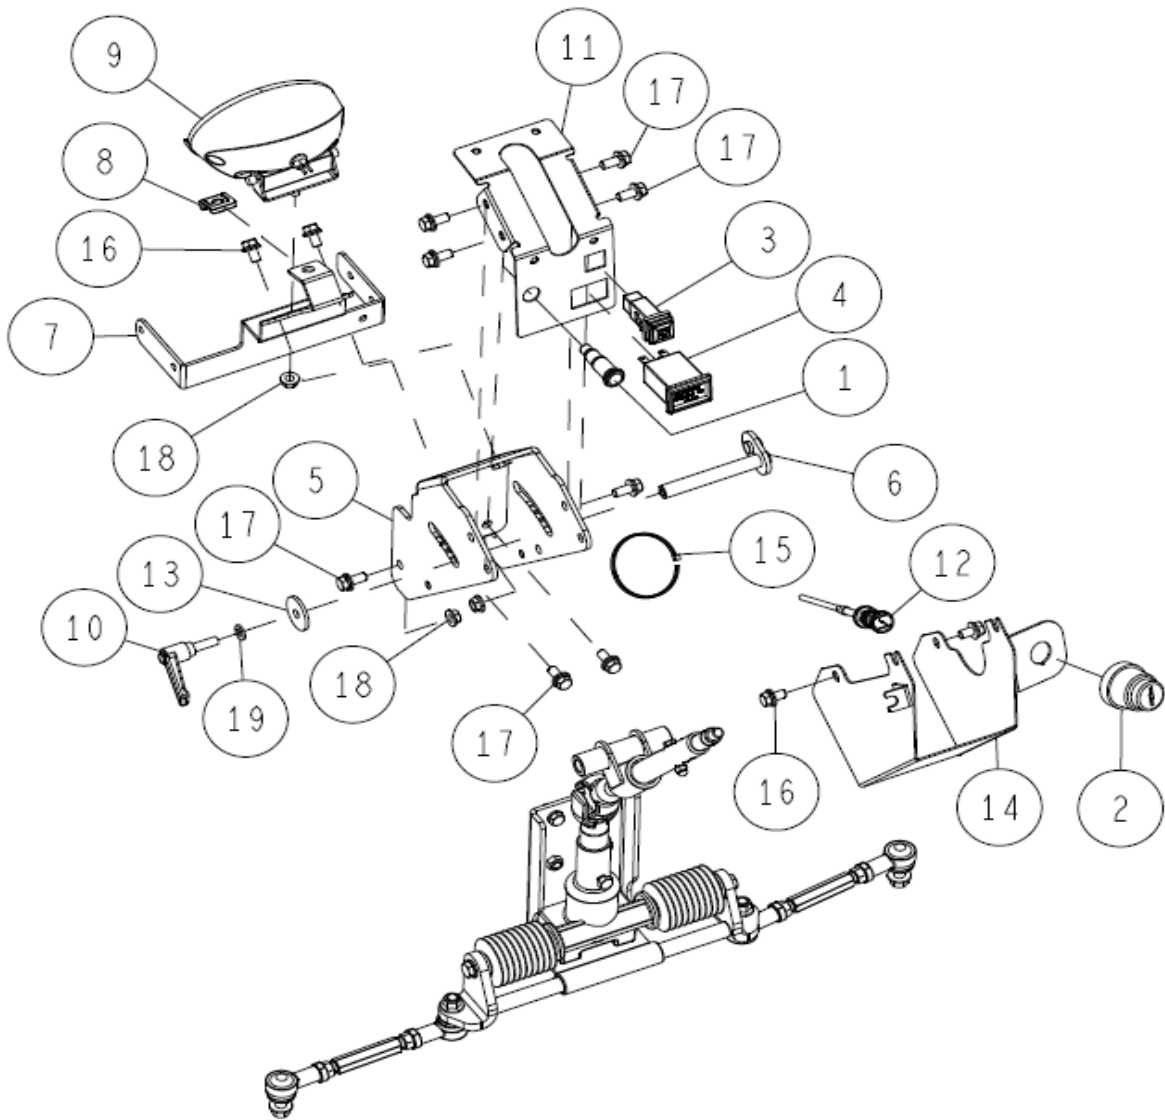

19	89-1750-080002	Spring Washer 8	1	
18	89-1631-080042	Flange Mini Hexagonal Nut M8	3	
17	89-1233-080202	Mini Hexagonal Bolt (PWSW) M8*20	8	
16	89-1233-080162	Mini Hexagonal Bolt (PWSW) M8*16	4	
15	83-1711-719-00	Wire Band 200L	1	
14	0348-14201	Harness Panel CMP White	1	
13	0348-10700	Flat Washer 9*35*3.2	1	
12	0341-71100	Choke Wire	1	
11	0341-1410G	Meter Panel CMP Green	1	
10	0322-71400	Cramp Lever 8*25	1	
9	0322-71300	Head Lamp	1	
8	0322-71100	Clip ϕ 6	1	
7	0322-11701	Head Lamp Stay White	1	
6	0322-11100	Tilt Pin CMP	1	
5	0322-10511	Handle Stay CMP White	1	
4	0244-73600	Hour Meter	1	
3	0244-70300	Lighting Switch	1	
2	0207-79700	Key Switch (NMA03-A020)	1	
1	0207-79300	Pilot Lamp	1	
Ref.	Parts No.	Parts Name	Qty	Remarks