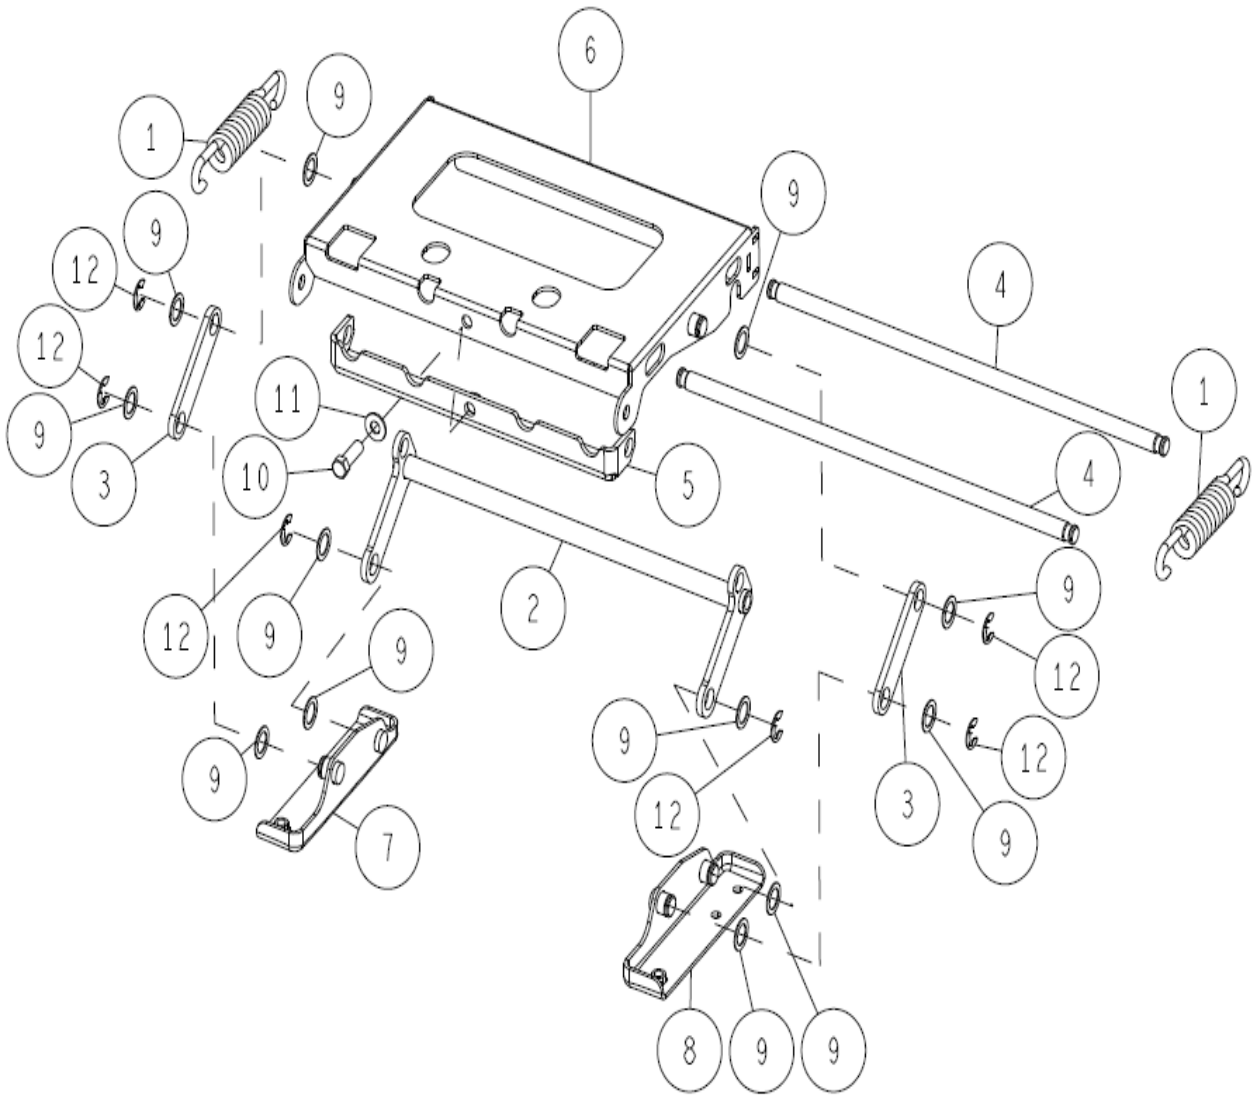

12	89-2521-000120	E Type Ring 12	6	
11	89-1714-100002	Flat Washer 10	1	
10	89-1211-100302	Mini Hexagonal Bolt M10*30	1	
9	83-1020-363-00	Thrust Washer 16*24*1.0	12	
8	0348-2120G	Link Upper Bracket (L) CMP Green	1	
7	0348-2110G	Link Upper Bracket (R) CMP Green	1	
6	0341-21901	Link Upper Bracket CMP White	1	
5	0312-22101	Spring Shaft Hook CMP White	1	
4	0312-21800	Spring Shaft	2	
3	0312-21701	Seat Parallel Link (B) White	2	
2	0312-21601	Parallel Seat Link CMP White	1	
1	0244-71200	Spring for Seat Link	2	
Ref.	Parts No.	Parts Name	Qty	Remarks