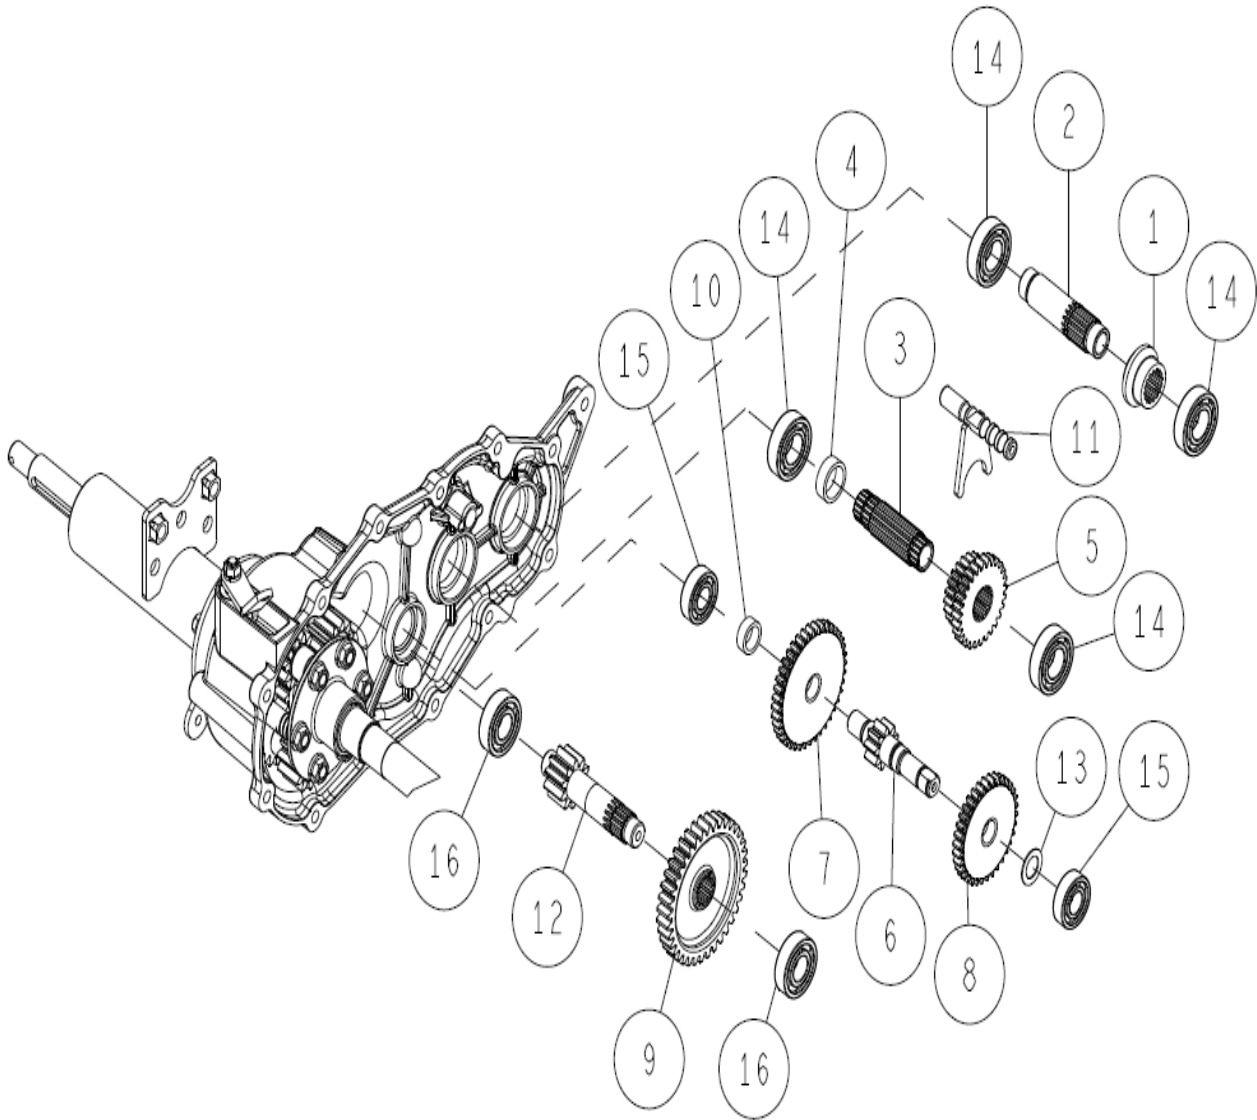

16	89-3111-062034	Bearing 6203	2	
15	89-3111-062024	Bearing 6202	2	
14	89-3111-060044	Bearing 6004	4	
13	83-1020-361-00	Thrust Washer 15*24*1.0	1	
12	0244-00400	D Axle	1	
11	0207-01600	Shift Fork Shaft CMP	1	
10	0207-01500	Brake Shaft Collar 8	1	
9	0207-01400	D Axle 37T Gear	1	
8	0207-01310	Brake Shaft 34T Gear	1	
7	0207-01210	Brake Shaft 40T Gear	1	
6	0207-01100	Brake Shaft	1	
5	0207-00910	Shift Gear 22-28	1	
4	0207-00800	C Axle Collar 9	1	
3	0207-00700	C Axle	1	
2	0207-00600	B Axle	1	
1	0207-00500	20T Spiral Mita Gear(R)	1	
Ref.	Parts No.	Parts Name	Qty	Remarks