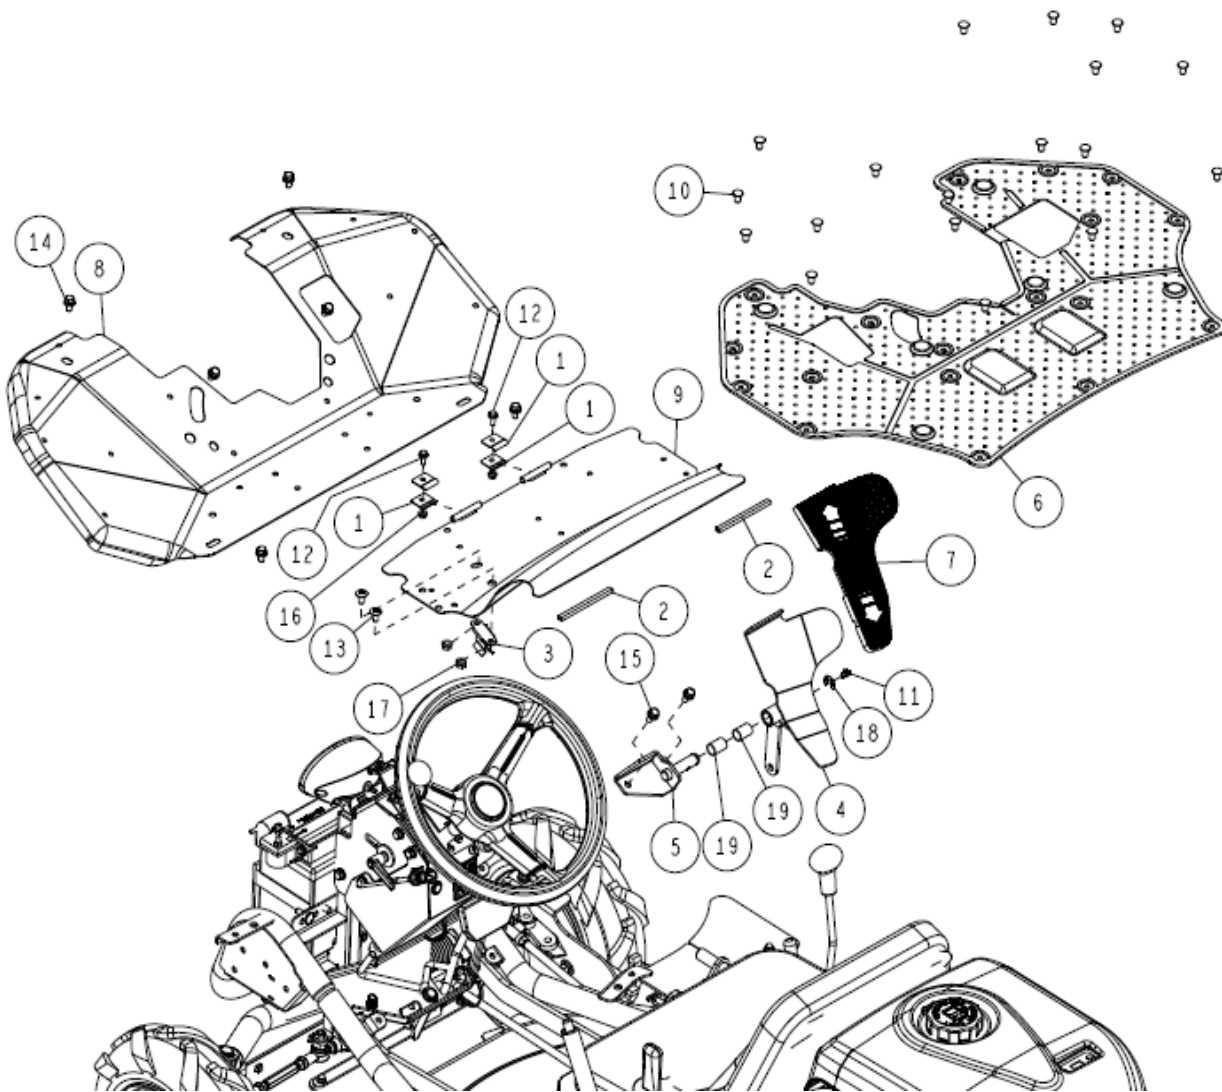

19	89-3510-016250	DU Bush 16.25	2	
18	89-2521-000120	E Type Ring 12	1	
17	89-1543-080002	Mini Hexagonal Nut (SW) M8	2	
16	89-1531-060042	Flange Nut M6	2	
15	89-1233-080202	Mini Hexagonal Bolt (PWSW) M8*20	2	
14	89-1233-080162	Mini Hexagonal Bolt (PWSW) M8*16	6	
13	89-1159-080168	Truss Mini Screw M8*16	2	
12	89-1137-060172	Hexagonal Bolt (PW) M6*17	2	
11	83-1515-975-00	Grease Nipple C-Type M6	1	
10	83-1484-369-00	Clip (5347)	18	
9	0348-2520G	Center Step CMP Green	1	
8	0348-2510G	Step Green	1	
7	0341-70200	Change Pedal Rubber	1	
6	0341-70100	Step Rubber	1	
5	0341-1040H	Pedal Stay CMP Gunmetal Grey	1	
4	0341-1031H	Change Pedal CMP Gunmetal Grey	1	
3	0312-70700	Bonnet Clip	1	
2	0301-60400	Rubber 110L	2	
1	0028-70500	Center Step Hinge	4	
Ref.	Parts No.	Parts Name	Qty	Remarks