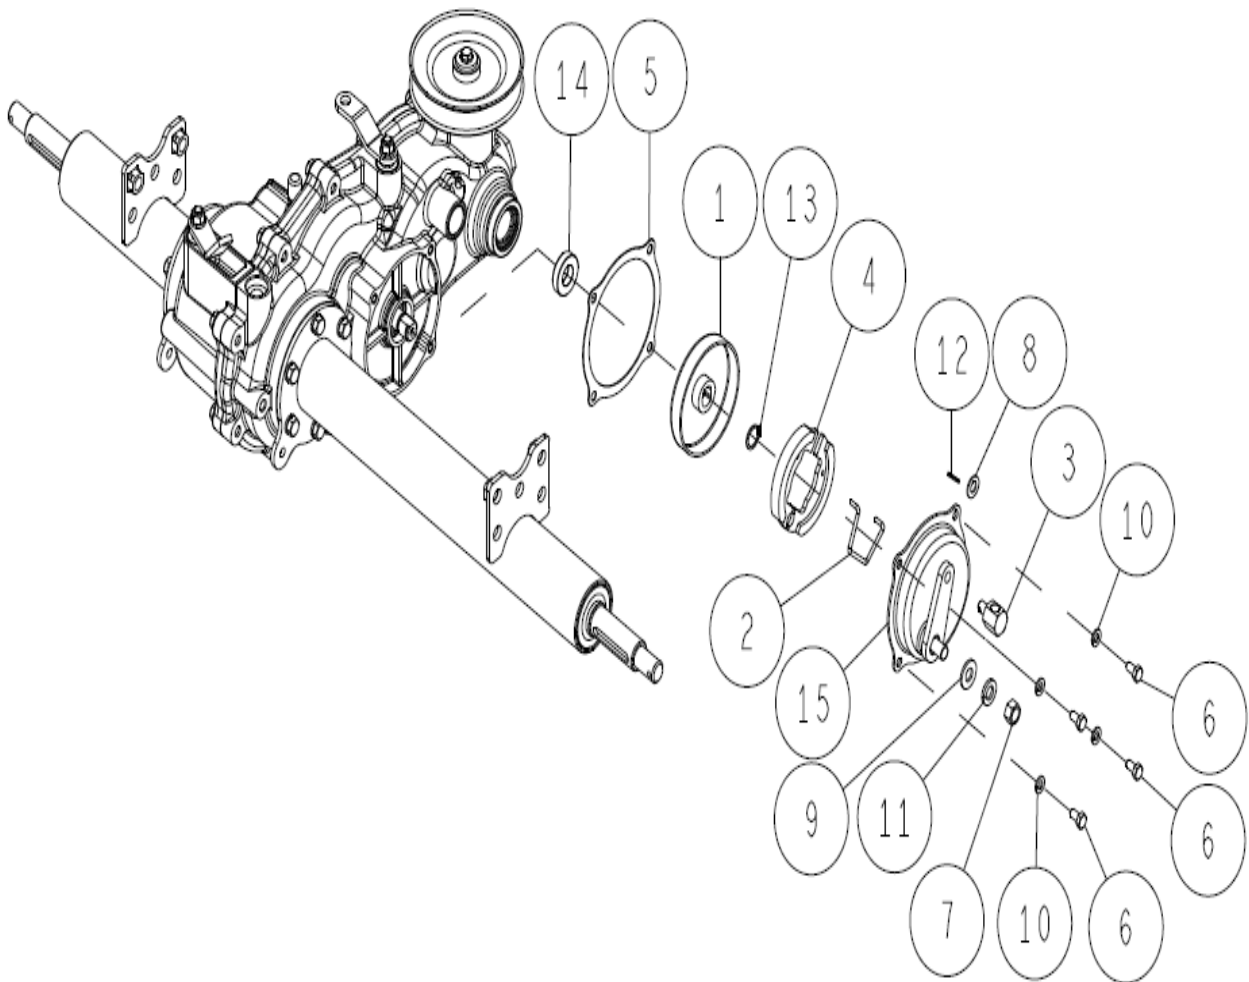

17/50 Transmission & HST 3/9

-	0207-73000	Brake Assy(with packing)	1	1, 2, 4, 5, 7, 9, 11, 15
-	0207-73100	Brake Assy(without packing)	1	1, 2, 4, 7, 9, 11, 15
-	0207-73200	Brake Cap Assy	1	2, 4, 7, 9, 11, 15
15	-	Brake Cap & Brake Arm	1	Included in Brake Assy (cannot be sold separately)
14	89-5125-153007	Oil Seal UE 15.30.07F	1	
13	89-2511-000150	Snap Ring (S15)	1	
12	89-2120-200152	Split Pin 2*15	1	
11	89-1750-100002	Spring Washer 10	1	
10	89-1750-060002	Spring Washer 6	4	
9	89-1712-100000	Flat Washer 10	1	
8	89-1711-080002	Flat Washer 8	1	
7	89-1611-100042	Mini Hexagonal Nut M10	1	
6	89-1113-060122	Hexagonal Bolt (8T) M6*12	4	
5	0308-00300	Brake Cover PK (PA-7)	1	
4	0244-88100	Brake Shoe Set (PA-7)	1	
3	0207-10300	Brake Joint	1	
2	80-1030-285-00	Spring for Brake Shoe Return	1	
1	80-1030-282-00	Brake Drum (PA-7)	1	
Ref.	Parts No.	Parts Name	Qty	Remarks