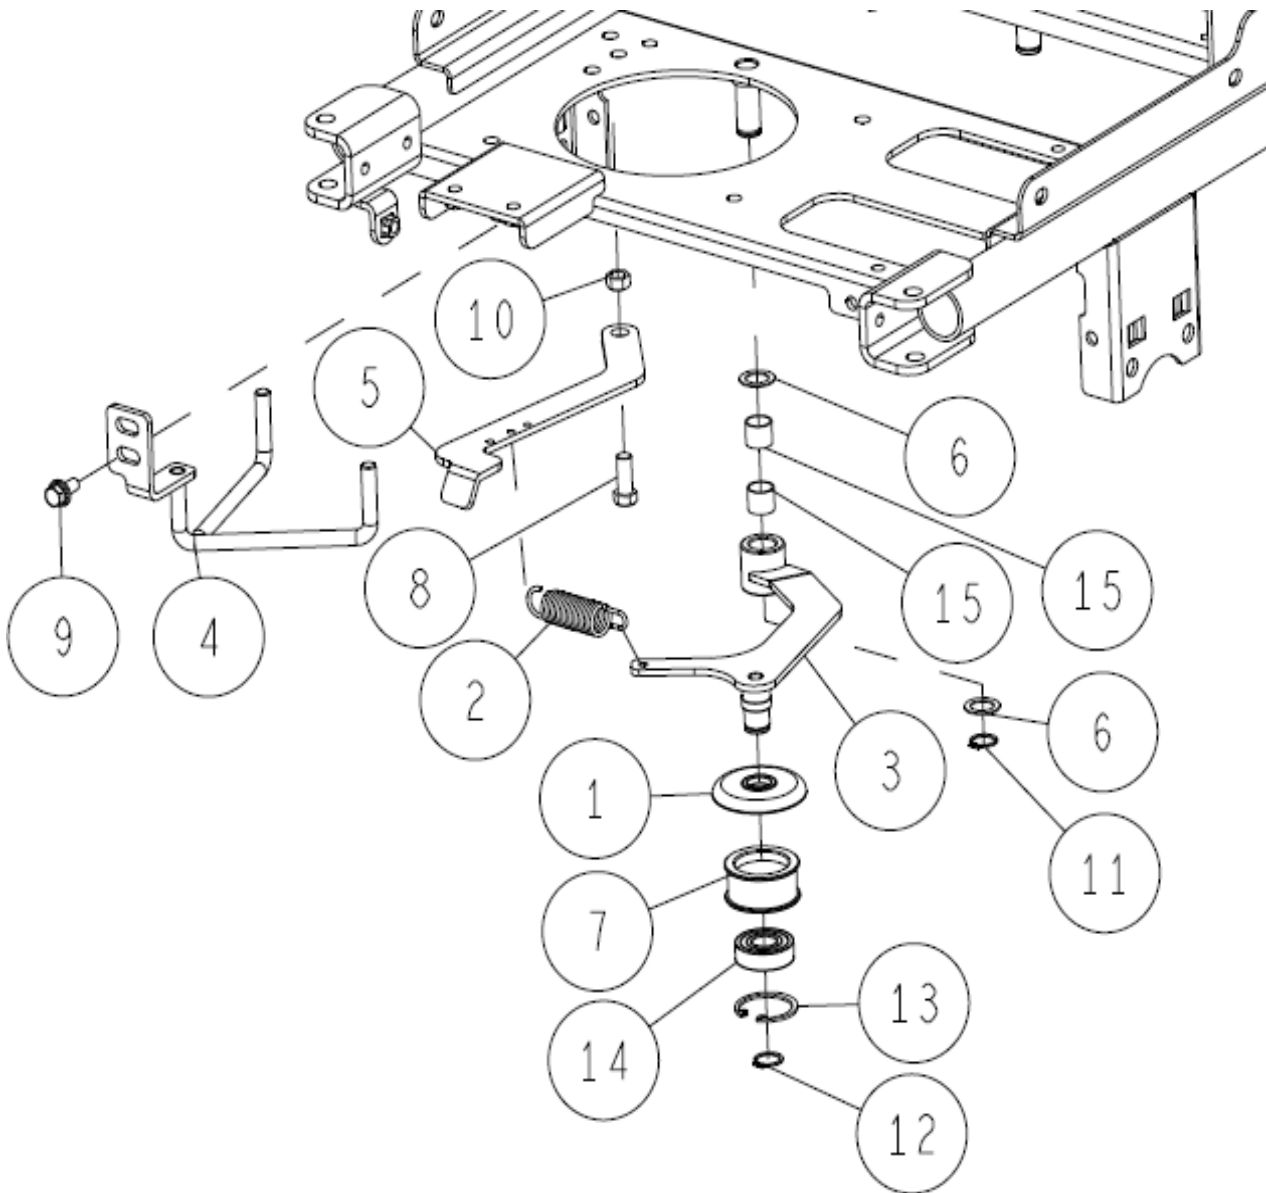

-	0227-42000	Knife Tension Pulley Set	1	4, 6, 13, 15, 16*2pcs
-	0227-41000	Knife Tension Pulley (A) Set	1	5, 7, 13, 15, 16*2pcs
17	89-3510-016250	DU Bush 16.25	2	
16	89-3115-062024	Bearing 6202 2RS	4	
15	89-2512-000350	Snap Ring (R35)	2	
14	89-2511-000160	Snap Ring (S16)	1	
13	89-2511-000150	Snap Ring (S15)	2	
12	89-1750-100002	Spring Washer 10	2	
11	89-1713-100002	Flat Washer 10 (Large)	2	
10	89-1613-100042	Mini Hexagonal Nut (3 sorts) M10	2	
9	83-1020-363-00	Thrust Washer 16*24*1.0	2	
8	0322-4120H	Knife Tention Arm CMP Gunmetal Grey	1	
7	0244-42800	Tension Idler Shaft	1	
6	0227-40400	Knife Tension Pulley Axle	1	
5	0227-40300	Knife Tension Pulley (A)	1	
4	0227-40200	Knife Tension Pulley	1	
3	0207-78400	Spring For Knife Tension Return	1	
2	80-1483-568-00	Knife Tension Return Spring	1	
1	80-1482-549-00	Rubber Cover 58	2	
Ref.	Parts No.	Parts Name	Qty	Remarks