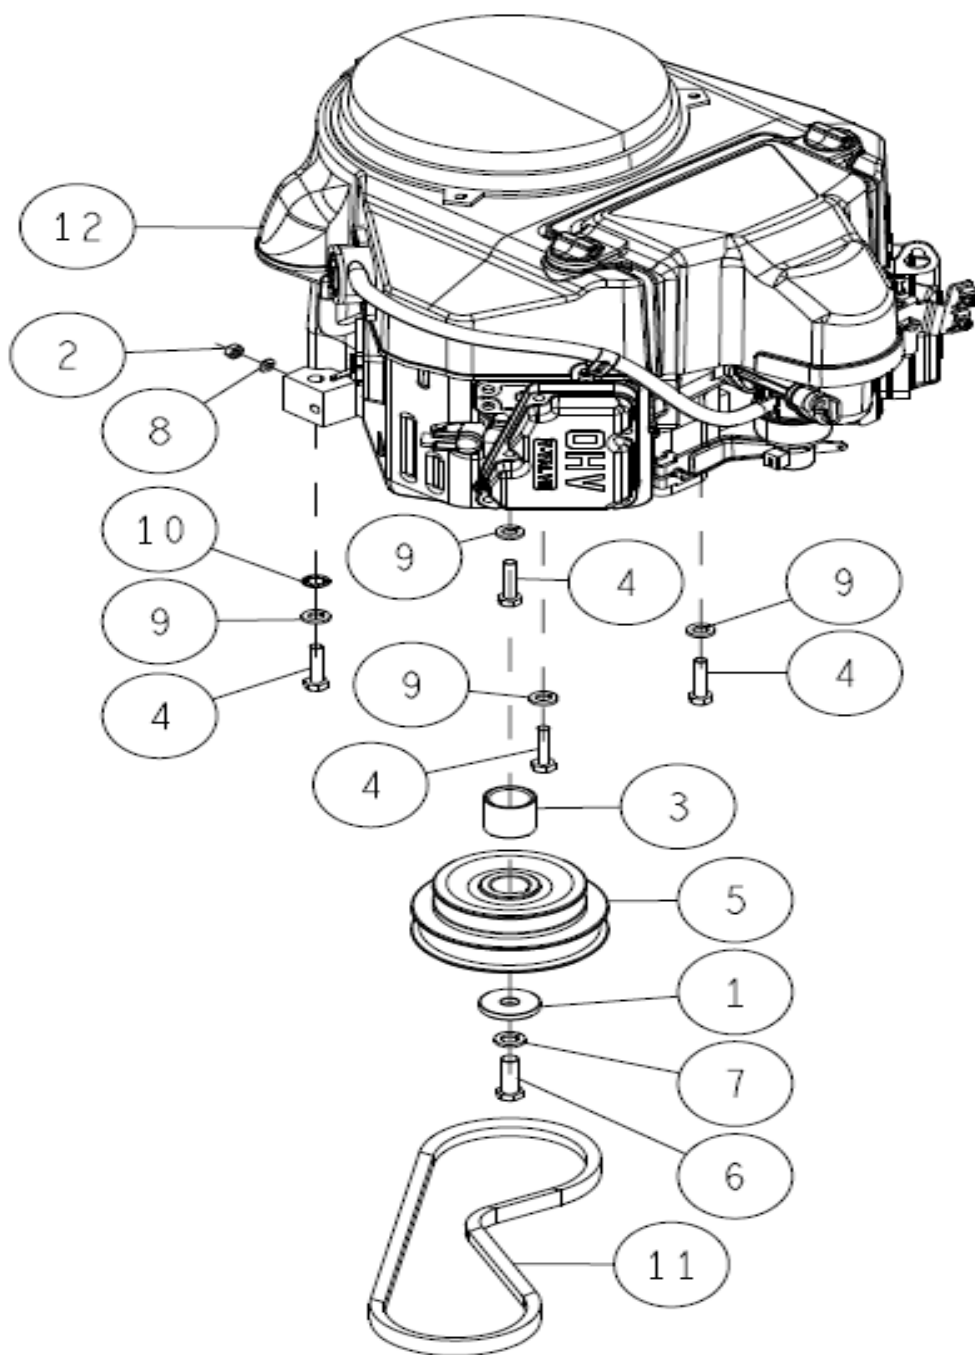

12	9024-0010	Kawasaki Engine FS541V-AG82	1	1	
11	89-6123-003202	V Belt SB-32 (W800)	1	1	
10	89-1812-100002	Toothed washer (inside) 10	1	1	
9	89-1750-100002	Spring Washer 10	4	4	
8	89-1750-060002	Spring Washer 6	1	1	
7	83-1493-300-00	Spring Washer 7/16	1	1	
6	83-1437-115-00	Hexagonal Bolt (8T) UNF7/16*35	1	1	
5	0322-42100	Engine Pulley	1	1	
4	0312-42100	Hexagonal Bolt (8T) UNC 3/8-16*38	4	4	
3	0240-51300	Engine Collar 33	1	1	
2	0207-76300	Nut UNF 1/4	1	1	
1	80-1487-516-00	Washer 11*40*6	1	1	
Ref.	Parts No.	Parts Name	Qty		Remarks
			RM953	RM951A