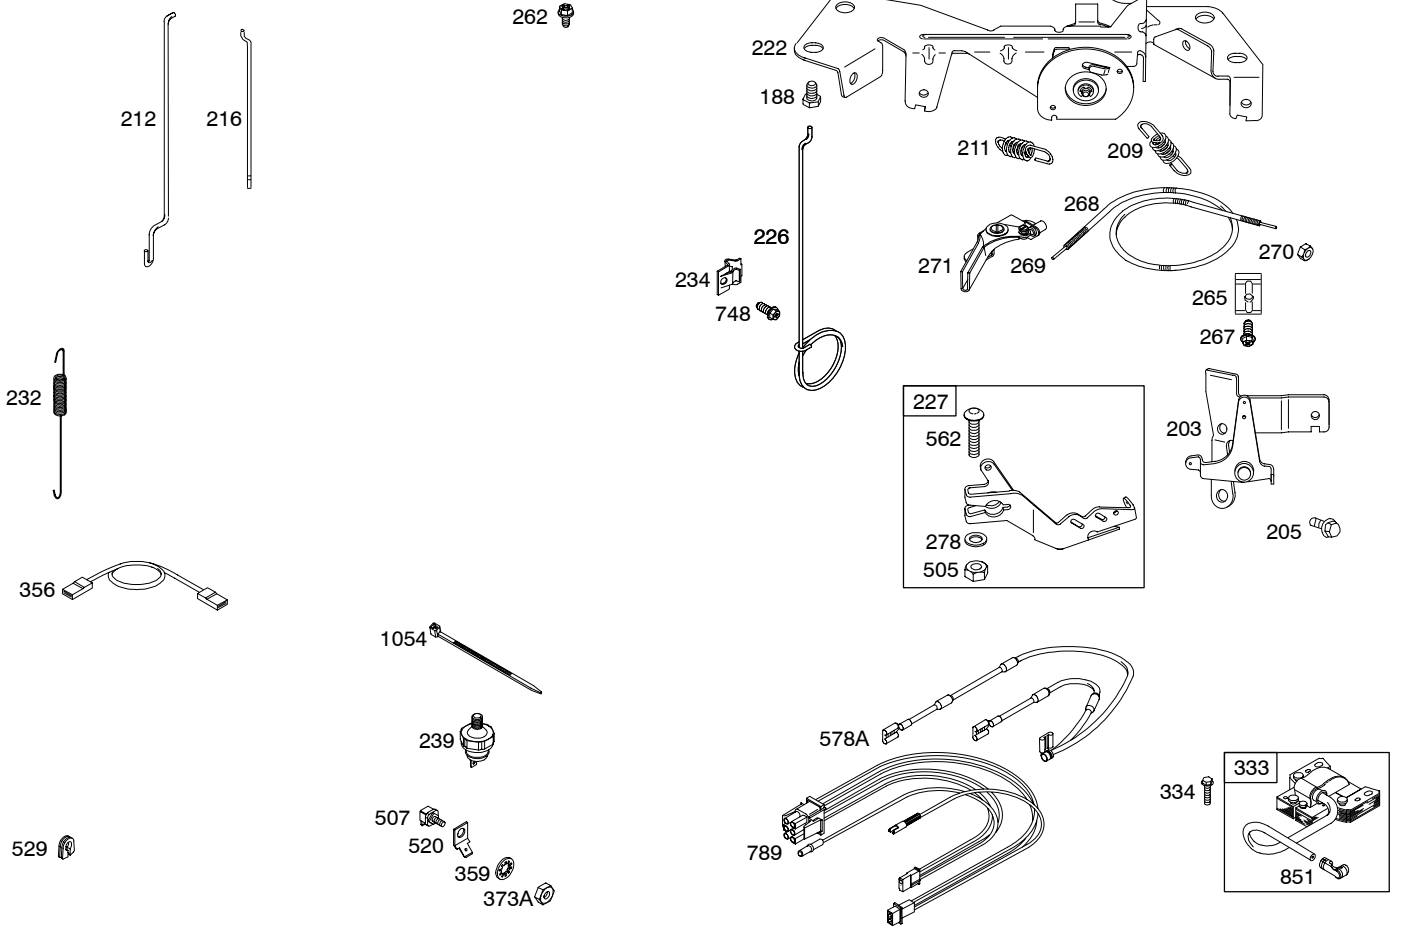

DC ONLY	TRI CIRCUIT	10 - 16 AMP	20 AMP
474A 	474C 	474D 1059	474E 1059
NOTE: All stators use a No. 1119 mounting screw.		 526 501	 526B 501B