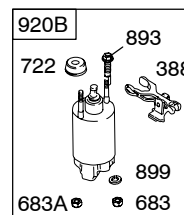

1036 EMISSIONS LABEL

638A 

697 

356700

REF. NO.	PART NO.	DESCRIPTION	REF. NO.	PART NO.	DESCRIPTION	REF. NO.	PART NO.	DESCRIPTION
1	692545	Cylinder Assembly ----- Note ----- Cylinder Assembly (NO LONGER AVAILABLE) Used on Type No(s). 0112.	23A	809236	Flywheel (Steel Ring Gear) ----- Note ----- 841050 Flywheel (Steel Ring Gear) Used on Type No(s). 0110.	55	691568	Housing-Rewind Starter
2	808534	Kit-Bushing/Seal (Magneto Side)	25A	808326	Piston Assembly (Standard) ----- Note ----- 808337 Piston Assembly (.020" Oversize)	56	692085	Pulley-Starter
3	★805101S	Seal-Oil (Magneto Side)	26A	807889	Ring Set (Standard) ----- Note ----- 807995 Ring Set (.020" Oversize)	57	692086	Spring-Rewind Starter
4	808846	Sump-Engine	27	690683	Lock-Piston Pin	58	66574	Rope-Starter
5	809185	Head-Cylinder (Cylinder 1)	28A	807886	Pin-Piston	59	805957	Insert-Grip
5A	809186	Head-Cylinder (Cylinder 2)	29	807900	Rod-Connecting (Standard) ----- Note ----- 807803 Rod- Connecting (.020" Undersize)	60	808167	Grip-Starter Rope
7	★△690888	Gasket-Cylinder Head (Graphoil)	32	690698	Screw (Connecting Rod)	65	690341	Screw (Rewind Starter)
8	808988	Breather Assembly	33	807681	Valve-Exhaust	72	●806480	Tube-Jet
9	★809094	Gasket-Breather	34	807680	Valve-Intake	73A	841440	Screen-Rotating (Used After Code Date 04011800). ----- Note -----
10	690751	Screw (Breather Assembly)	35	692084	Spring-Valve (Intake)	74	841441	Screen-Rotating (Used Before Code Date 04011900). 807111 Screen- Rotating (Used After Code Date 04011800). ----- Note -----
10A	806421	Screw (Breather Assembly)	36	692084	Spring-Valve (Exhaust)	78	690688	Screw (Rotating Screen) (Used After Code Date 04011800). ----- Note -----
11	806083	Tube-Breather	37	841309	Guard-Flywheel	94	●808374	Kit-Idle Mixture
11B	841017	Tube-Breather Used on Type No(s). 0117, 0132.	40	692058	Retainer-Valve	95	690728	Screw (Throttle Valve)
11C	841018	Tube-Breather Used on Type No(s). 0117.	42	807683	Keeper-Valve	97A	808375	Shaft-Throttle
11D	841019	Tube-Breather Used on Type No(s). 0117.	45	690977	Tappet-Valve	98	807705	Kit-Idle Speed
12	★842589	Gasket-Crankcase	46	691557	Camshaft	104	●690739	Pin-Float Hinge
13	692059	Screw (Cylinder Head) (86mm Long)	50B	690754	Manifold-Intake	105	●807706	Valve-Float Needle
15	690946	Plug-Oil Drain (Square Head)	51	691694	Gasket-Intake (Manifold/Carburetor Spacer)	108	690729	Valve-Choke
15A	691680	Plug-Oil Drain Used on Type No(s). 0117, 0120.	51B	★△692035	Gasket-Intake (Manifold/Heads)	109	807711	Shaft-Choke
16B	809807	Crankshaft	53	690746	Stud (Carburetor)	117	●806471	Jet-Main (Standard)
20	★805049S	Seal-Oil (PTO Side)	54	690676	Screw (Intake Manifold)	118A	807907	Jet-Main (High Altitude)
22	807362	Screw (Crankcase Cover/Sump)						
23	841728	Flywheel Used on Type No(s). 0117, 0120, 0121.						