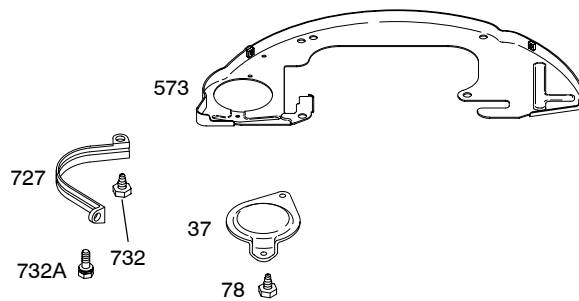

1036 EMISSIONS LABEL

638A 

697 

356700

REF. NO.	PART NO.	DESCRIPTION	REF. NO.	PART NO.	DESCRIPTION	REF. NO.	PART NO.	DESCRIPTION
1	692545	Cylinder Assembly ----- Note ----- Cylinder Assembly (NO LONGER AVAILABLE) Used on Type No(s). 0112.	23A	809236	Flywheel (Steel Ring Gear) ----- Note ----- 841050 Flywheel (Steel Ring Gear) Used on Type No(s). 0110.	55	691568	Housing-Rewind Starter
2	808534	Kit-Bushing/Seal (Magneto Side)	25A	808326	Piston Assembly (Standard) ----- Note ----- 808337 Piston Assembly (.020" Oversize)	56	692085	Pulley-Starter
3	★805101S	Seal-Oil (Magneto Side)	26A	807889	Ring Set (Standard) ----- Note ----- 807995 Ring Set (.020" Oversize)	57	692086	Spring-Rewind Starter
4	808846	Sump-Engine	27	690683	Lock-Piston Pin	58	66574	Rope-Starter
5	809185	Head-Cylinder (Cylinder 1)	28A	807886	Pin-Piston	59	805957	Insert-Grip
5A	809186	Head-Cylinder (Cylinder 2)	29	807900	Rod-Connecting (Standard) ----- Note ----- 807803 Rod- Connecting (.020" Undersize)	60	808167	Grip-Starter Rope
7	★△690888	Gasket-Cylinder Head (Graphoil)	32	690698	Screw (Connecting Rod)	65	690341	Screw (Rewind Starter)
8	808988	Breather Assembly	33	807681	Valve-Exhaust	72	●806480	Tube-Jet
9	★809094	Gasket-Breather	34	807680	Valve-Intake	73A	841440	Screen-Rotating (Used After Code Date 04011800). ----- Note -----
10	690751	Screw (Breather Assembly)	35	692084	Spring-Valve (Intake)	74	841441	Screen-Rotating (Used Before Code Date 04011900). 807111 Screen- Rotating (Used After Code Date 04011800). ----- Note -----
10A	806421	Screw (Breather Assembly)	36	692084	Spring-Valve (Exhaust)	78	690688	Screw (Rotating Screen) (Used After Code Date 04011800). ----- Note -----
11	806083	Tube-Breather	37	841309	Guard-Flywheel	94	●808374	Kit-Idle Mixture
11B	841017	Tube-Breather Used on Type No(s). 0117, 0132.	40	692058	Retainer-Valve	95	690728	Screw (Throttle Valve)
11C	841018	Tube-Breather Used on Type No(s). 0117.	42	807683	Keeper-Valve	97A	808375	Shaft-Throttle
11D	841019	Tube-Breather Used on Type No(s). 0117.	45	690977	Tappet-Valve	98	807705	Kit-Idle Speed
12	★842589	Gasket-Crankcase	46	691557	Camshaft	104	●690739	Pin-Float Hinge
13	692059	Screw (Cylinder Head) (86mm Long)	50B	690754	Manifold-Intake	105	●807706	Valve-Float Needle
15	690946	Plug-Oil Drain (Square Head)	51	691694	Gasket-Intake (Manifold/Carburetor Spacer)	108	690729	Valve-Choke
15A	691680	Plug-Oil Drain Used on Type No(s). 0117, 0120.	51B	★△692035	Gasket-Intake (Manifold/Heads)	109	807711	Shaft-Choke
16B	809807	Crankshaft	53	690746	Stud (Carburetor)	117	●806471	Jet-Main (Standard)
20	★805049S	Seal-Oil (PTO Side)	54	690676	Screw (Intake Manifold)	118A	807907	Jet-Main (High Altitude)
22	807362	Screw (Crankcase Cover/Sump)						
23	841728	Flywheel Used on Type No(s). 0117, 0120, 0121.						