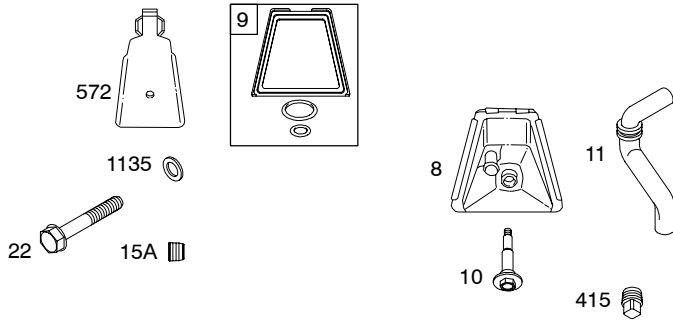

Muffler area temperature may exceed 150°F. Do not touch hot parts.

REQUIRED when replacing parts with warning labels affixed.

358 ENGINE GASKET SET

7

GRAPHOIL

3

12

20