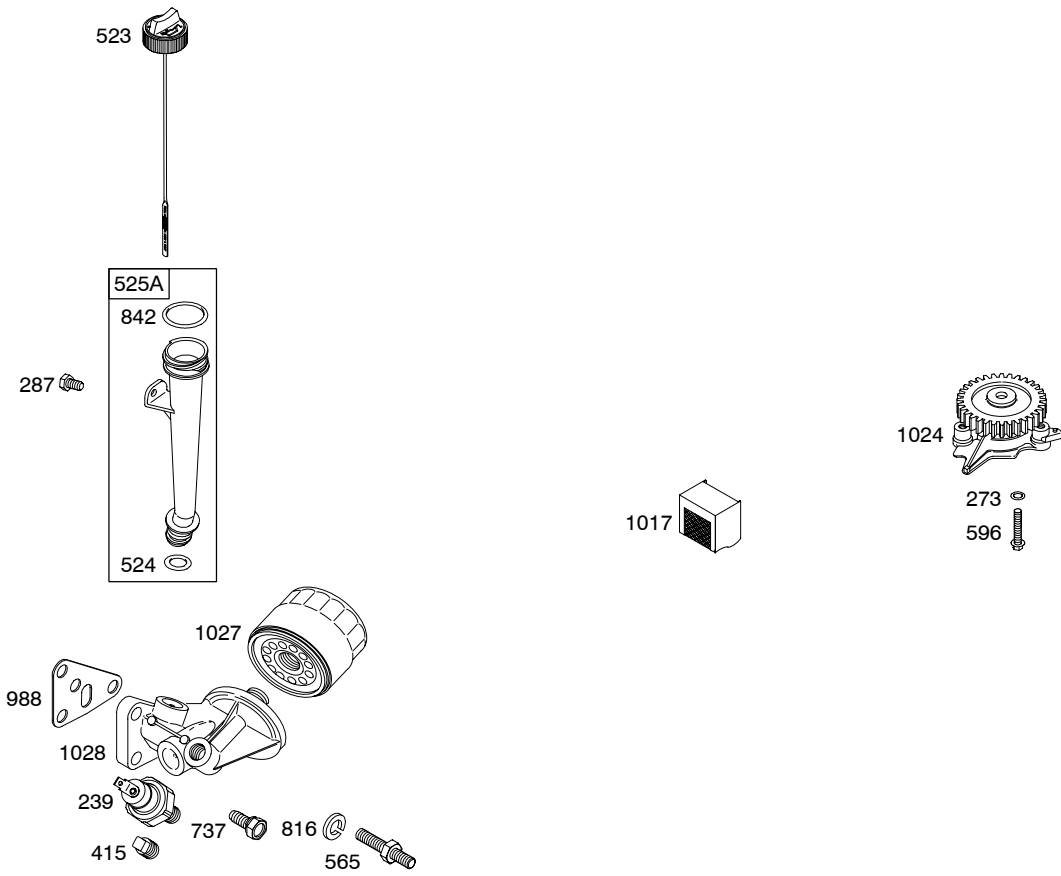

1036 EMISSIONS LABEL

638A 

697 

356700

REF. NO.	PART NO.	DESCRIPTION	REF. NO.	PART NO.	DESCRIPTION	REF. NO.	PART NO.	DESCRIPTION
1	692545	Cylinder Assembly ----- Note ----- Cylinder Assembly (NO LONGER AVAILABLE) Used on Type No(s). 0112.	23A	809236	Flywheel (Steel Ring Gear) ----- Note ----- 841050 Flywheel (Steel Ring Gear) Used on Type No(s). 0110.	55	691568	Housing-Rewind Starter
2	808534	Kit-Bushing/Seal (Magneto Side)	25A	808326	Piston Assembly (Standard) ----- Note ----- 808337 Piston Assembly (.020" Oversize)	56	692085	Pulley-Starter
3	★805101S	Seal-Oil (Magneto Side)	26A	807889	Ring Set (Standard) ----- Note ----- 807995 Ring Set (.020" Oversize)	57	692086	Spring-Rewind Starter
4	808846	Sump-Engine	27	690683	Lock-Piston Pin	58	66574	Rope-Starter
5	809185	Head-Cylinder (Cylinder 1)	28A	807886	Pin-Piston	59	805957	Insert-Grip
5A	809186	Head-Cylinder (Cylinder 2)	29	807900	Rod-Connecting (Standard) ----- Note ----- 807803 Rod- Connecting (.020" Undersize)	60	808167	Grip-Starter Rope
7	★△690888	Gasket-Cylinder Head (Graphoil)	32	690698	Screw (Connecting Rod)	65	690341	Screw (Rewind Starter)
8	808988	Breather Assembly	33	807681	Valve-Exhaust	72	●806480	Tube-Jet
9	★809094	Gasket-Breather	34	807680	Valve-Intake	73A	841440	Screen-Rotating (Used After Code Date 04011800). ----- Note -----
10	690751	Screw (Breather Assembly)	35	692084	Spring-Valve (Intake)	74	841441	Screen-Rotating (Used Before Code Date 04011900). 807111 Screen- Rotating (Used After Code Date 04011800). ----- Note -----
10A	806421	Screw (Breather Assembly)	36	692084	Spring-Valve (Exhaust)	78	690688	Screw (Rotating Screen) (Used After Code Date 04011800). ----- Note -----
11	806083	Tube-Breather	37	841309	Guard-Flywheel	94	●808374	Kit-Idle Mixture
11B	841017	Tube-Breather Used on Type No(s). 0117, 0132.	40	692058	Retainer-Valve	95	690728	Screw (Throttle Valve)
11C	841018	Tube-Breather Used on Type No(s). 0117.	42	807683	Keeper-Valve	97A	808375	Shaft-Throttle
11D	841019	Tube-Breather Used on Type No(s). 0117.	45	690977	Tappet-Valve	98	807705	Kit-Idle Speed
12	★842589	Gasket-Crankcase	46	691557	Camshaft	104	●690739	Pin-Float Hinge
13	692059	Screw (Cylinder Head) (86mm Long)	50B	690754	Manifold-Intake	105	●807706	Valve-Float Needle
15	690946	Plug-Oil Drain (Square Head)	51	691694	Gasket-Intake (Manifold/Carburetor Spacer)	108	690729	Valve-Choke
15A	691680	Plug-Oil Drain Used on Type No(s). 0117, 0120.	51B	★△692035	Gasket-Intake (Manifold/Heads)	109	807711	Shaft-Choke
16B	809807	Crankshaft	53	690746	Stud (Carburetor)	117	●806471	Jet-Main (Standard)
20	★805049S	Seal-Oil (PTO Side)	54	690676	Screw (Intake Manifold)	118A	807907	Jet-Main (High Altitude)
22	807362	Screw (Crankcase Cover/Sump)						
23	841728	Flywheel Used on Type No(s). 0117, 0120, 0121.						