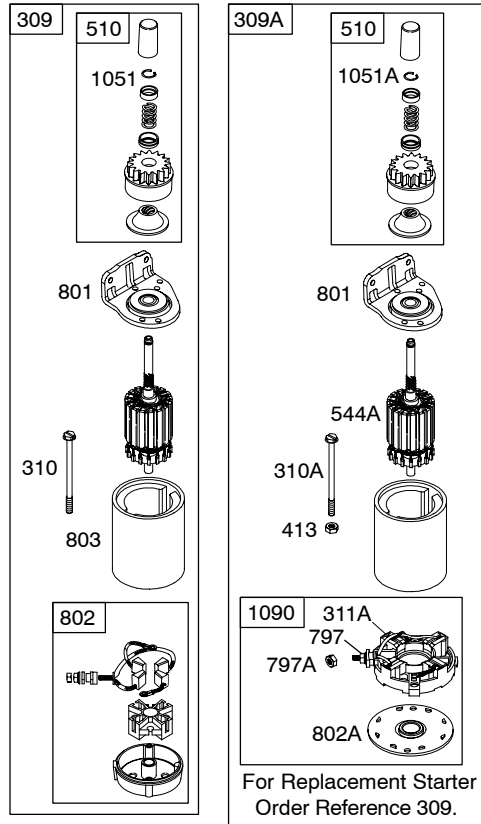

1036 EMISSIONS LABEL

638A 

697 

356700

REF. NO.	PART NO.	DESCRIPTION	REF. NO.	PART NO.	DESCRIPTION	REF. NO.	PART NO.	DESCRIPTION
1	692545	Cylinder Assembly ----- Note ----- Cylinder Assembly (NO LONGER AVAILABLE) Used on Type No(s). 0112.	23A	809236	Flywheel (Steel Ring Gear) ----- Note ----- 841050 Flywheel (Steel Ring Gear) Used on Type No(s). 0110.	55	691568	Housing-Rewind Starter
2	808534	Kit-Bushing/Seal (Magneto Side)	25A	808326	Piston Assembly (Standard) ----- Note ----- 808337 Piston Assembly (.020" Oversize)	56	692085	Pulley-Starter
3	★805101S	Seal-Oil (Magneto Side)	26A	807889	Ring Set (Standard) ----- Note ----- 807995 Ring Set (.020" Oversize)	57	692086	Spring-Rewind Starter
4	808846	Sump-Engine	27	690683	Lock-Piston Pin	58	66574	Rope-Starter
5	809185	Head-Cylinder (Cylinder 1)	28A	807886	Pin-Piston	59	805957	Insert-Grip
5A	809186	Head-Cylinder (Cylinder 2)	29	807900	Rod-Connecting (Standard) ----- Note ----- 807803 Rod- Connecting (.020" Undersize)	60	808167	Grip-Starter Rope
7	★△690888	Gasket-Cylinder Head (Graphoil)	32	690698	Screw (Connecting Rod)	65	690341	Screw (Rewind Starter)
8	808988	Breather Assembly	33	807681	Valve-Exhaust	72	●806480	Tube-Jet
9	★809094	Gasket-Breather	34	807680	Valve-Intake	73A	841440	Screen-Rotating (Used After Code Date 04011800). ----- Note -----
10	690751	Screw (Breather Assembly)	35	692084	Spring-Valve (Intake)	74	841441	Screen-Rotating (Used Before Code Date 04011900). 807111 Screen- Rotating (Used After Code Date 04011800). ----- Note -----
10A	806421	Screw (Breather Assembly)	36	692084	Spring-Valve (Exhaust)	78	690688	Screw (Rotating Screen) (Used After Code Date 04011800). ----- Note -----
11	806083	Tube-Breather	37	841309	Guard-Flywheel	94	●808374	Kit-Idle Mixture
11B	841017	Tube-Breather Used on Type No(s). 0117, 0132.	40	692058	Retainer-Valve	95	690728	Screw (Throttle Valve)
11C	841018	Tube-Breather Used on Type No(s). 0117.	42	807683	Keeper-Valve	97A	808375	Shaft-Throttle
11D	841019	Tube-Breather Used on Type No(s). 0117.	45	690977	Tappet-Valve	98	807705	Kit-Idle Speed
12	★842589	Gasket-Crankcase	46	691557	Camshaft	104	●690739	Pin-Float Hinge
13	692059	Screw (Cylinder Head) (86mm Long)	50B	690754	Manifold-Intake	105	●807706	Valve-Float Needle
15	690946	Plug-Oil Drain (Square Head)	51	691694	Gasket-Intake (Manifold/Carburetor Spacer)	108	690729	Valve-Choke
15A	691680	Plug-Oil Drain Used on Type No(s). 0117, 0120.	51B	★△692035	Gasket-Intake (Manifold/Heads)	109	807711	Shaft-Choke
16B	809807	Crankshaft	53	690746	Stud (Carburetor)	117	●806471	Jet-Main (Standard)
20	★805049S	Seal-Oil (PTO Side)	54	690676	Screw (Intake Manifold)	118A	807907	Jet-Main (High Altitude)
22	807362	Screw (Crankcase Cover/Sump)						
23	841728	Flywheel Used on Type No(s). 0117, 0120, 0121.						