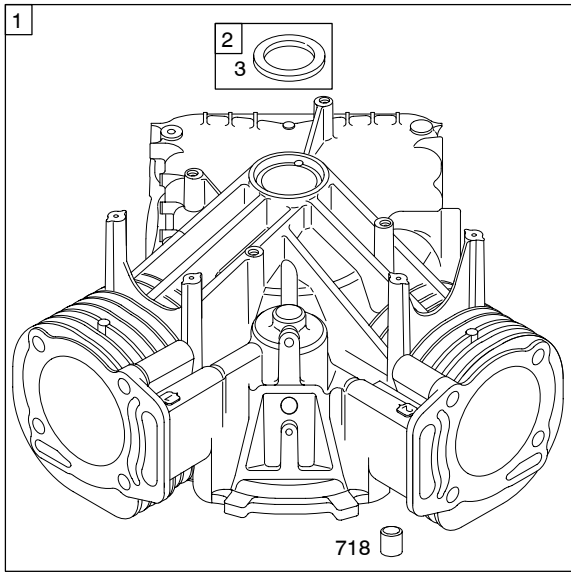

1319 WARNING LABEL

WARNING

Read and follow Operating Instructions before running engine.

Gasoline is flammable. Allow engine to cool at least 2 minutes before refueling.

Engines emit carbon monoxide, **DO NOT** run in enclosed area.

Muffler area temperature may exceed 150°F. Do not touch hot parts.

REQUIRED when replacing parts with warning labels affixed.